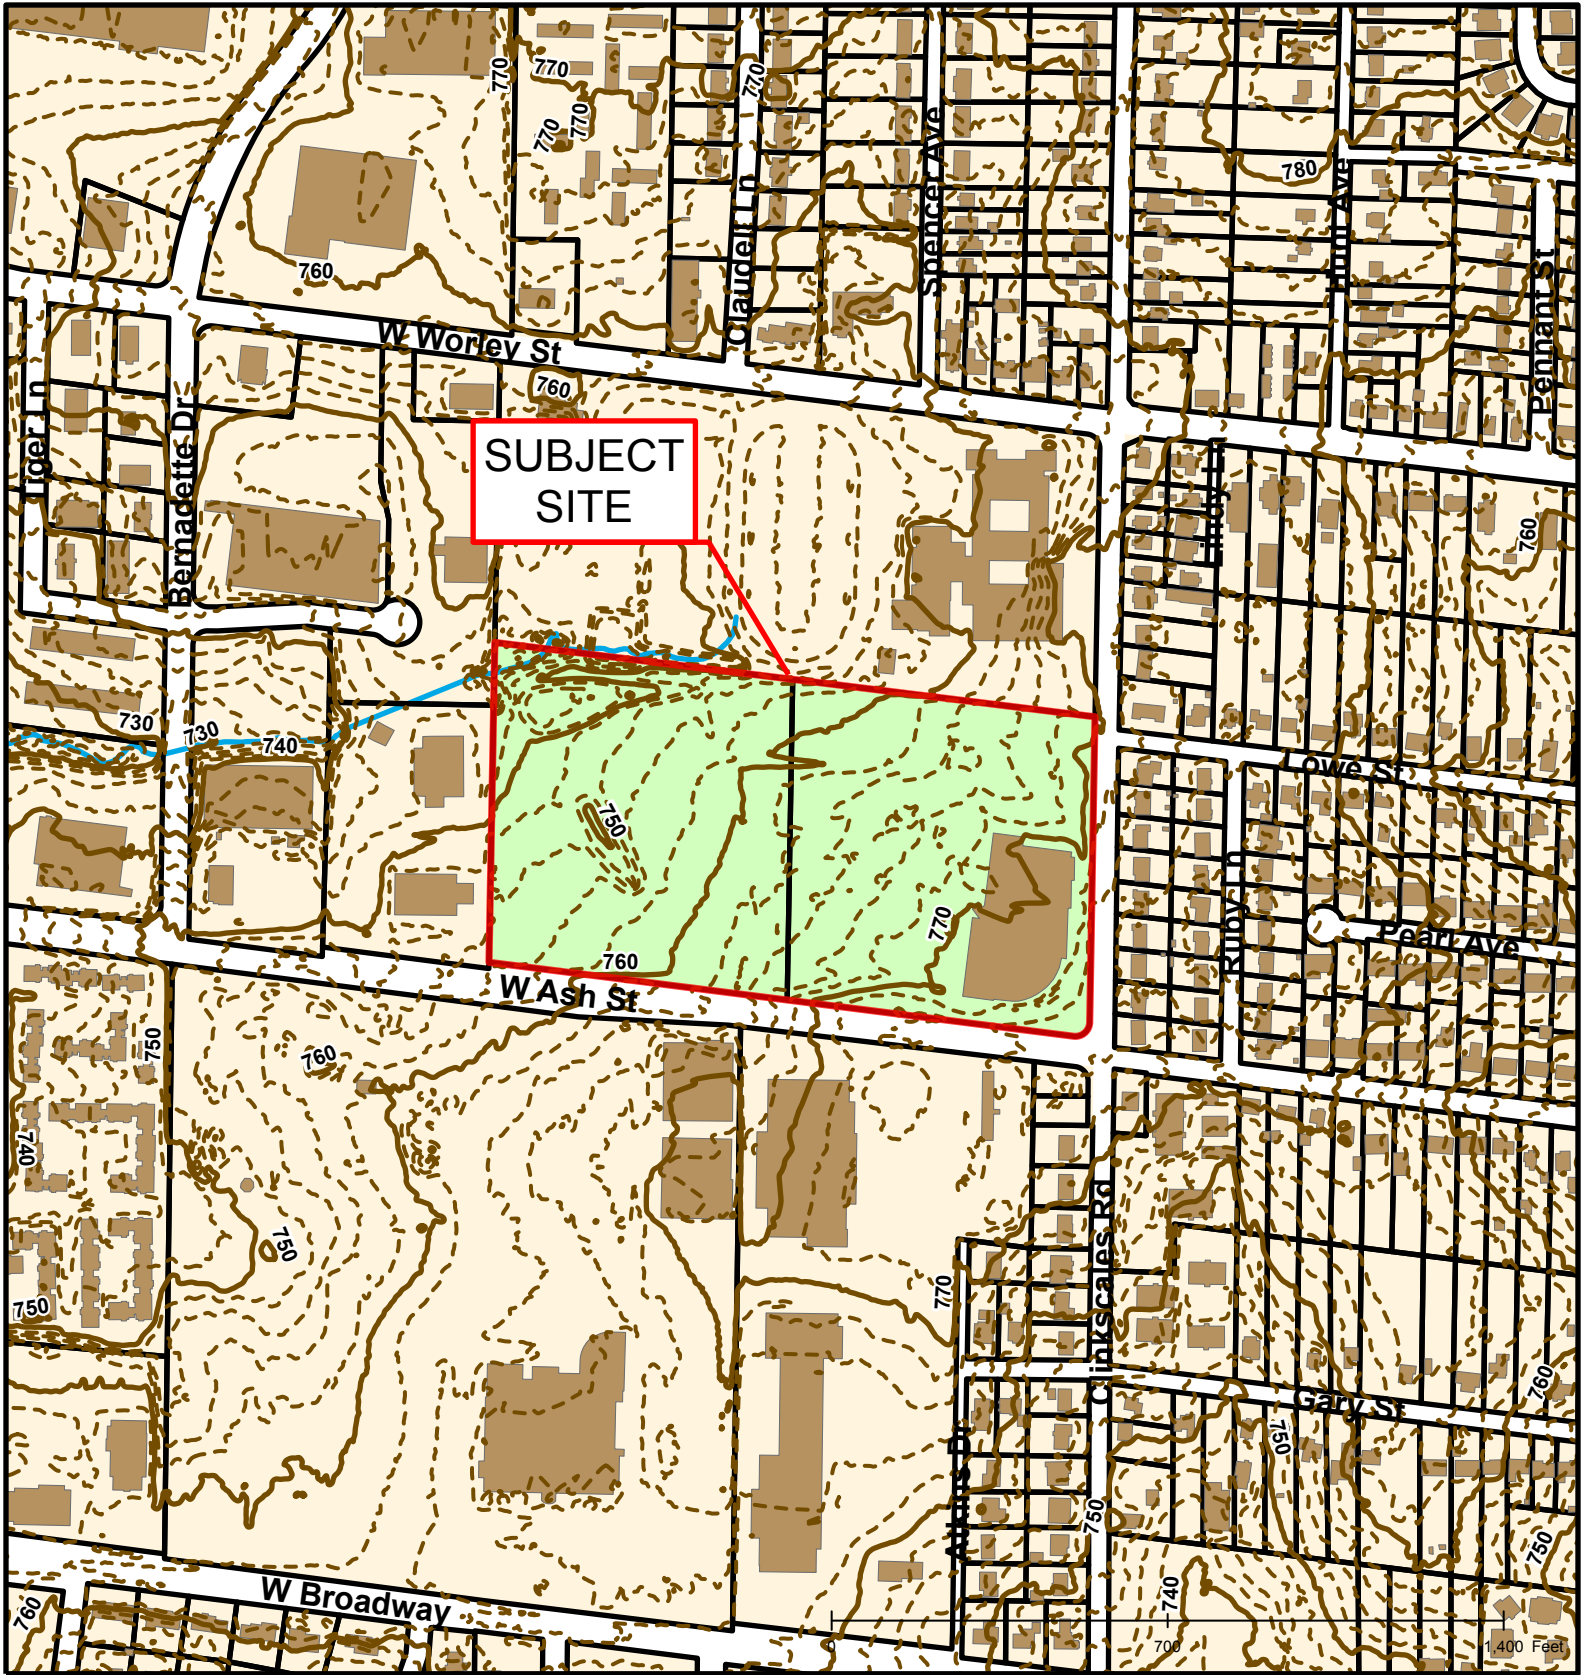

#17-192: Clary-Shy Agricultural Park Replat

Created by The City of Columbia - Community Development Department

Parcel Data Source: Boone County Assessor

2015 Imagery: Boone County Assessor's Office

Hillshade Data: Boone County GIS Office

#17-192: Clary-Shy Agricultural Park Replat

#17-192: Clary-Shy Agricultural Park Replat

	City Sanitary Structure		City Sanitary Line		Building Footprint
	Private Sanitary Structure		Private Sanitary Line		Parcels
	Roads		Columbia City Limit		CityViewparcels