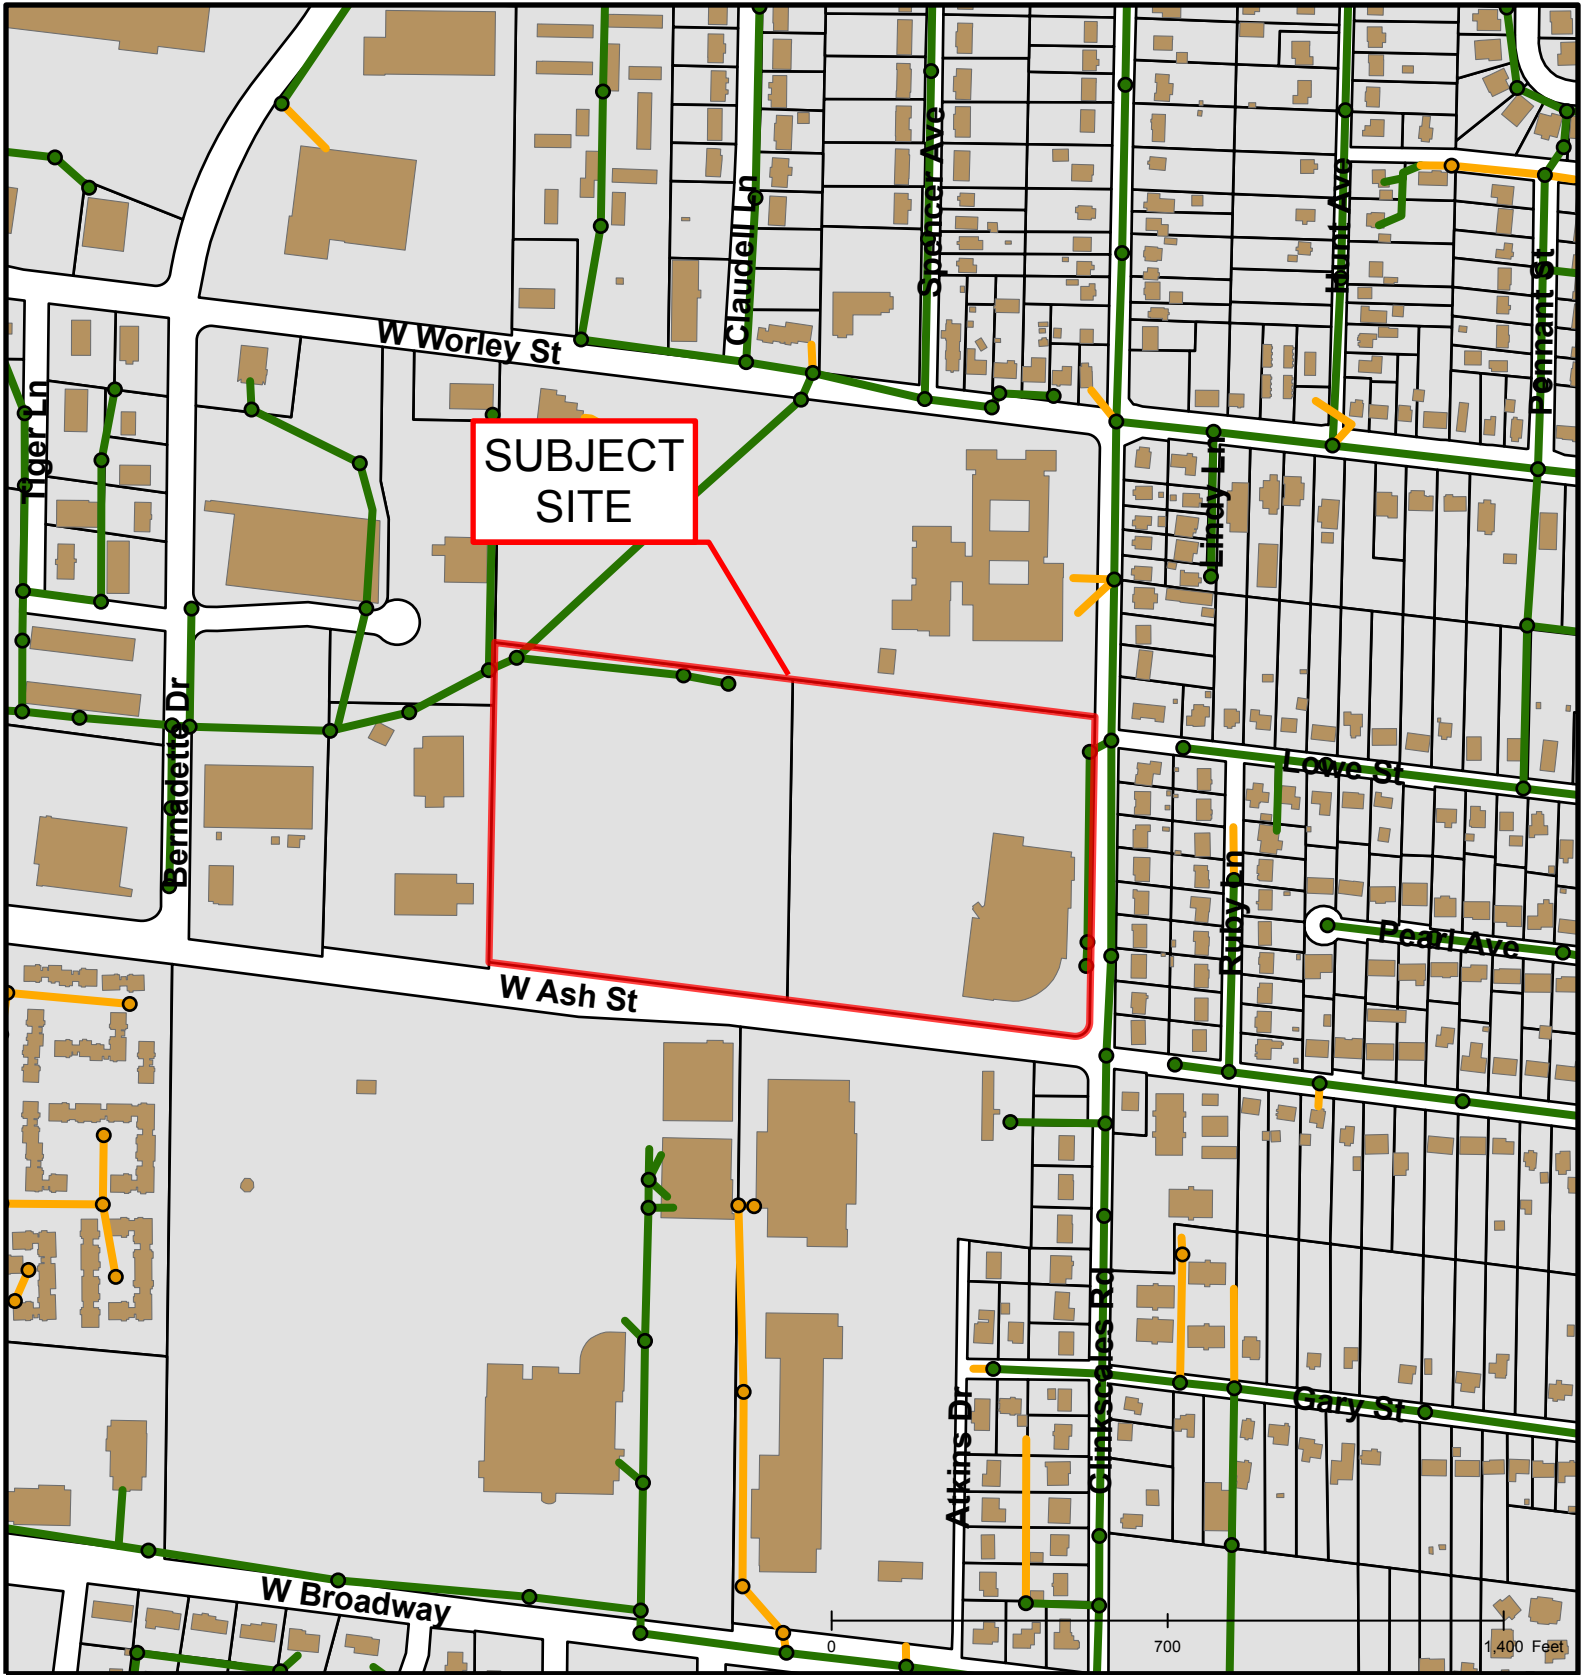

#17-192: Clary-Shy Agricultural Park Replat

Created by The City of Columbia - Community Development Department

Parcel Data Source: Boone County Assessor

2015 Imagery: Boone County Assessor's Office

Hillshade Data: Boone County GIS Office

#17-192: Clary-Shy Agricultural Park Replat

#17-192: Clary-Shy Agricultural Park Replat

	City Sanitary Structure		City Sanitary Line		Building Footprint
	Private Sanitary Structure		Private Sanitary Line		Parcels
	Roads		Columbia City Limit		CityViewparcels