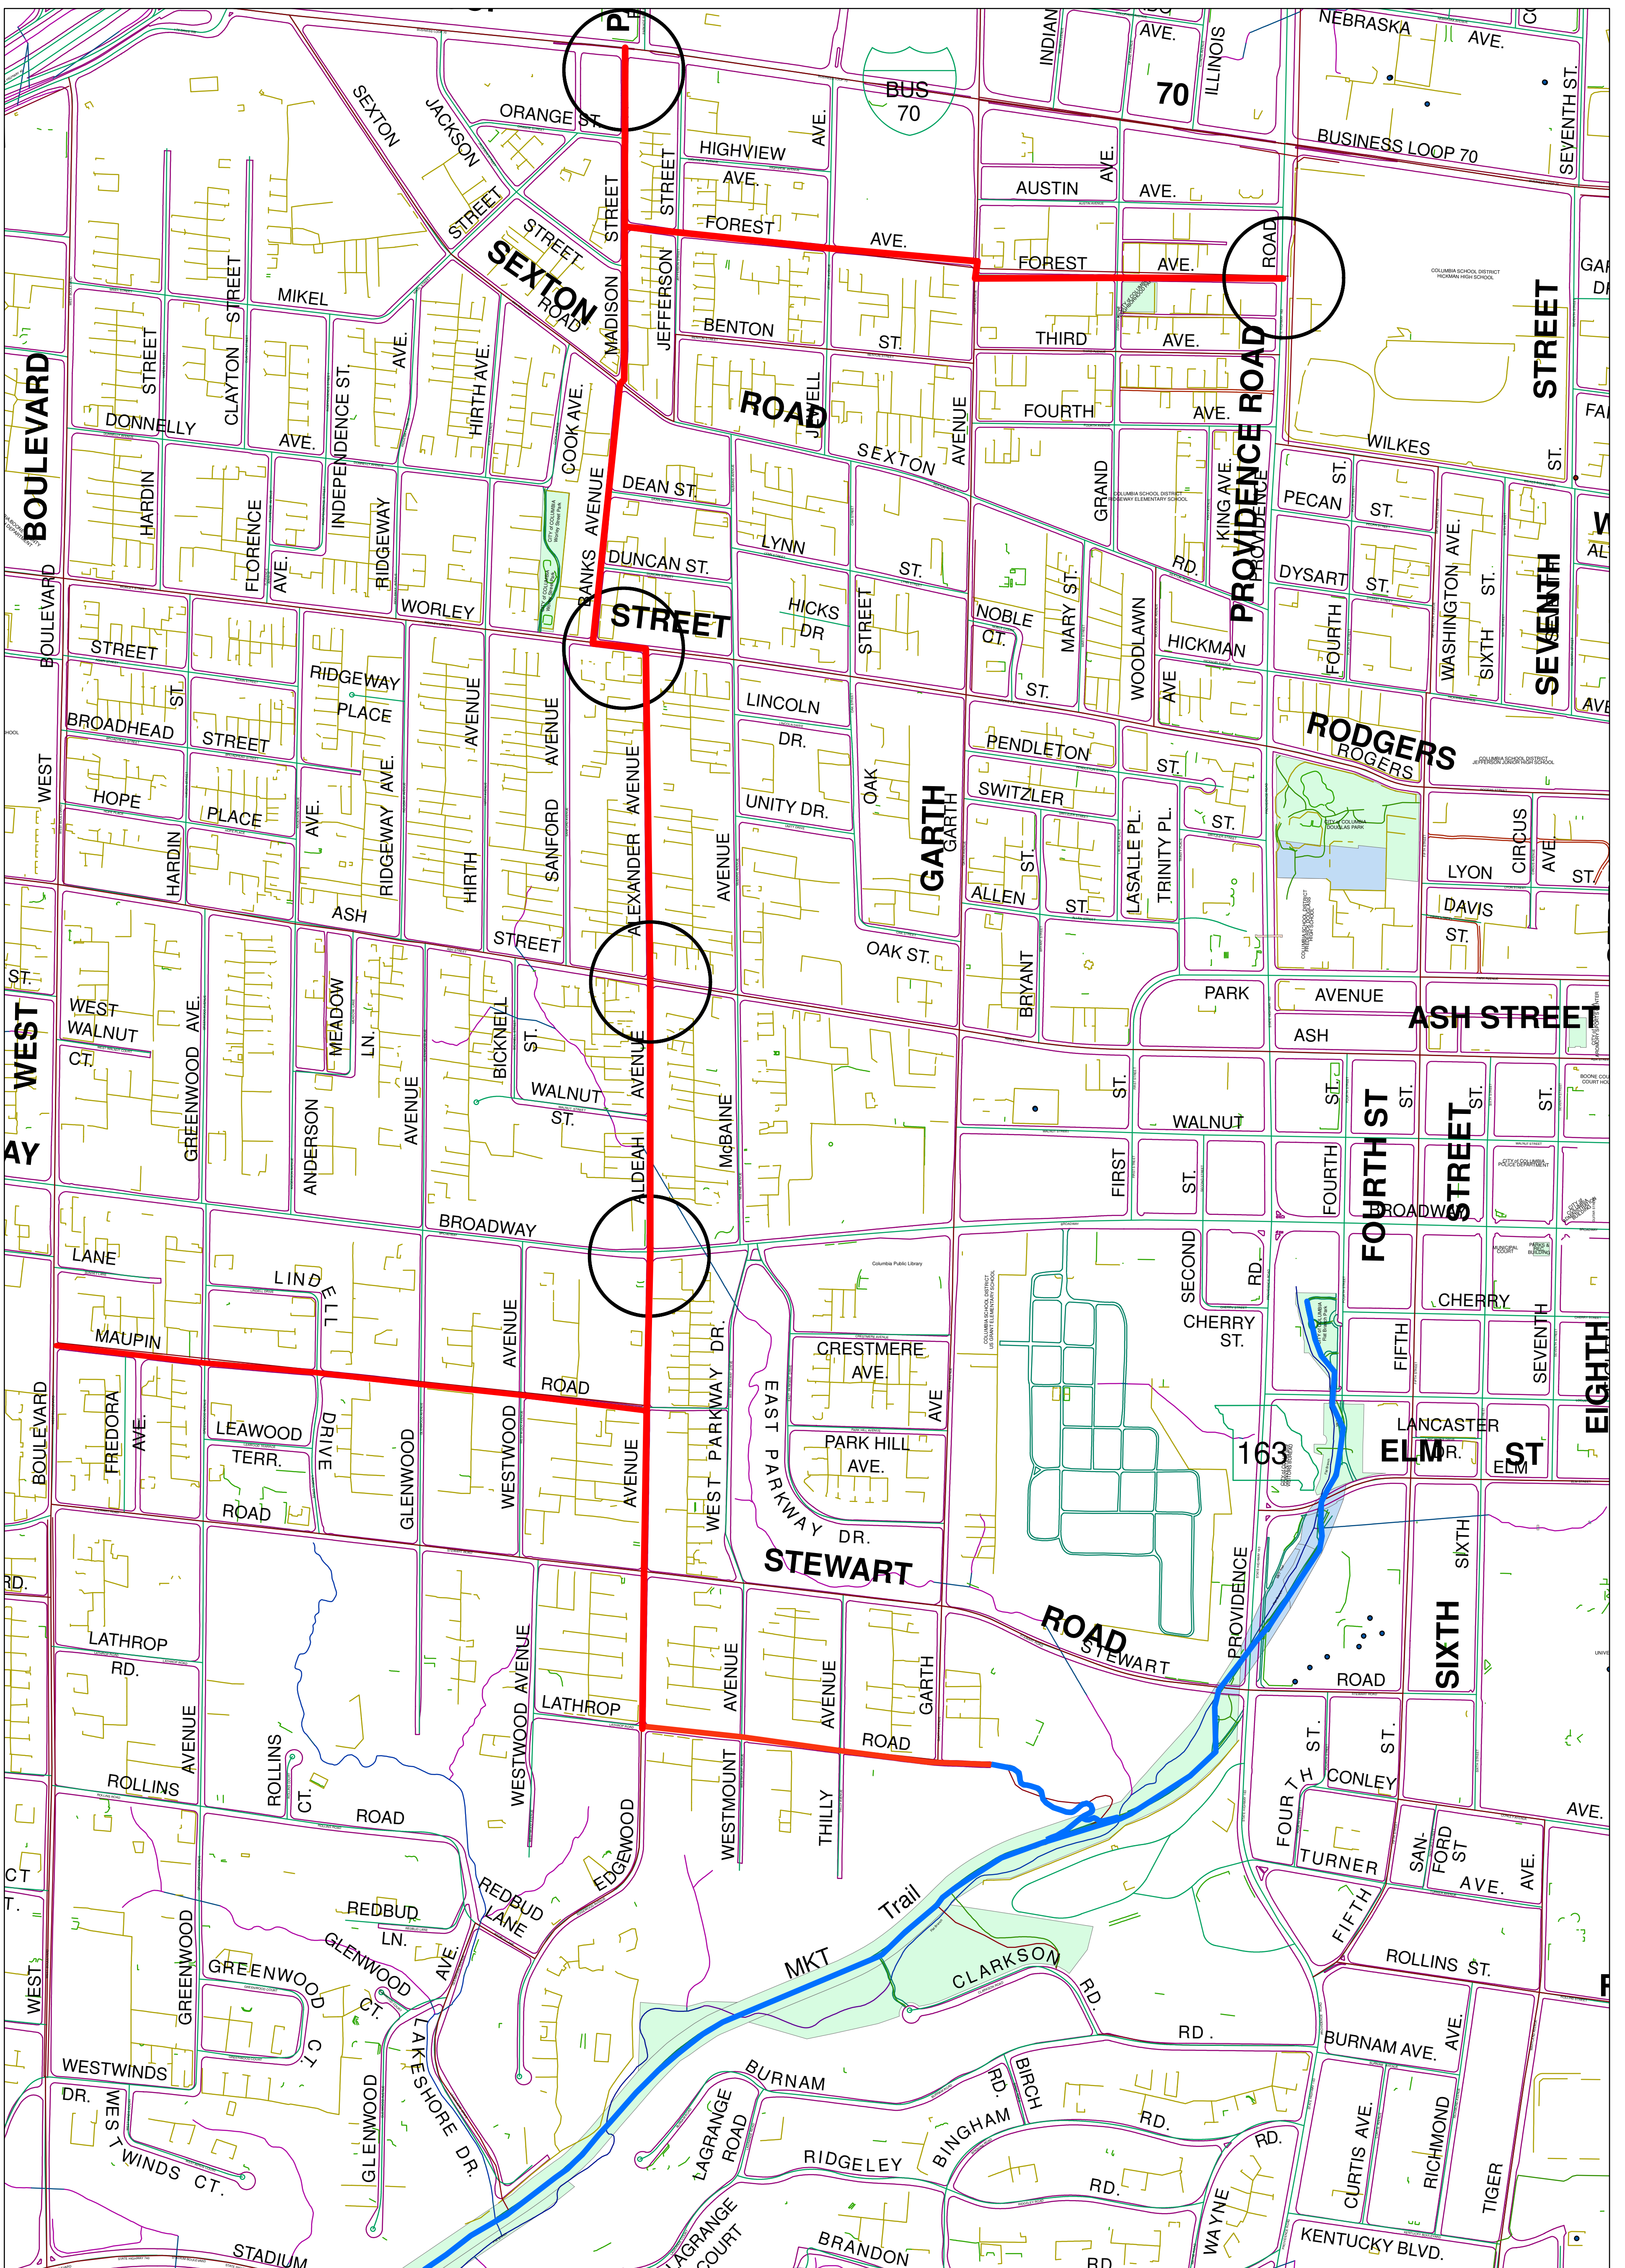

MKT to Parkade Bike Blvd

- Proposed Bike Blvd
- Trail / Pedway
- Intersection Improvement