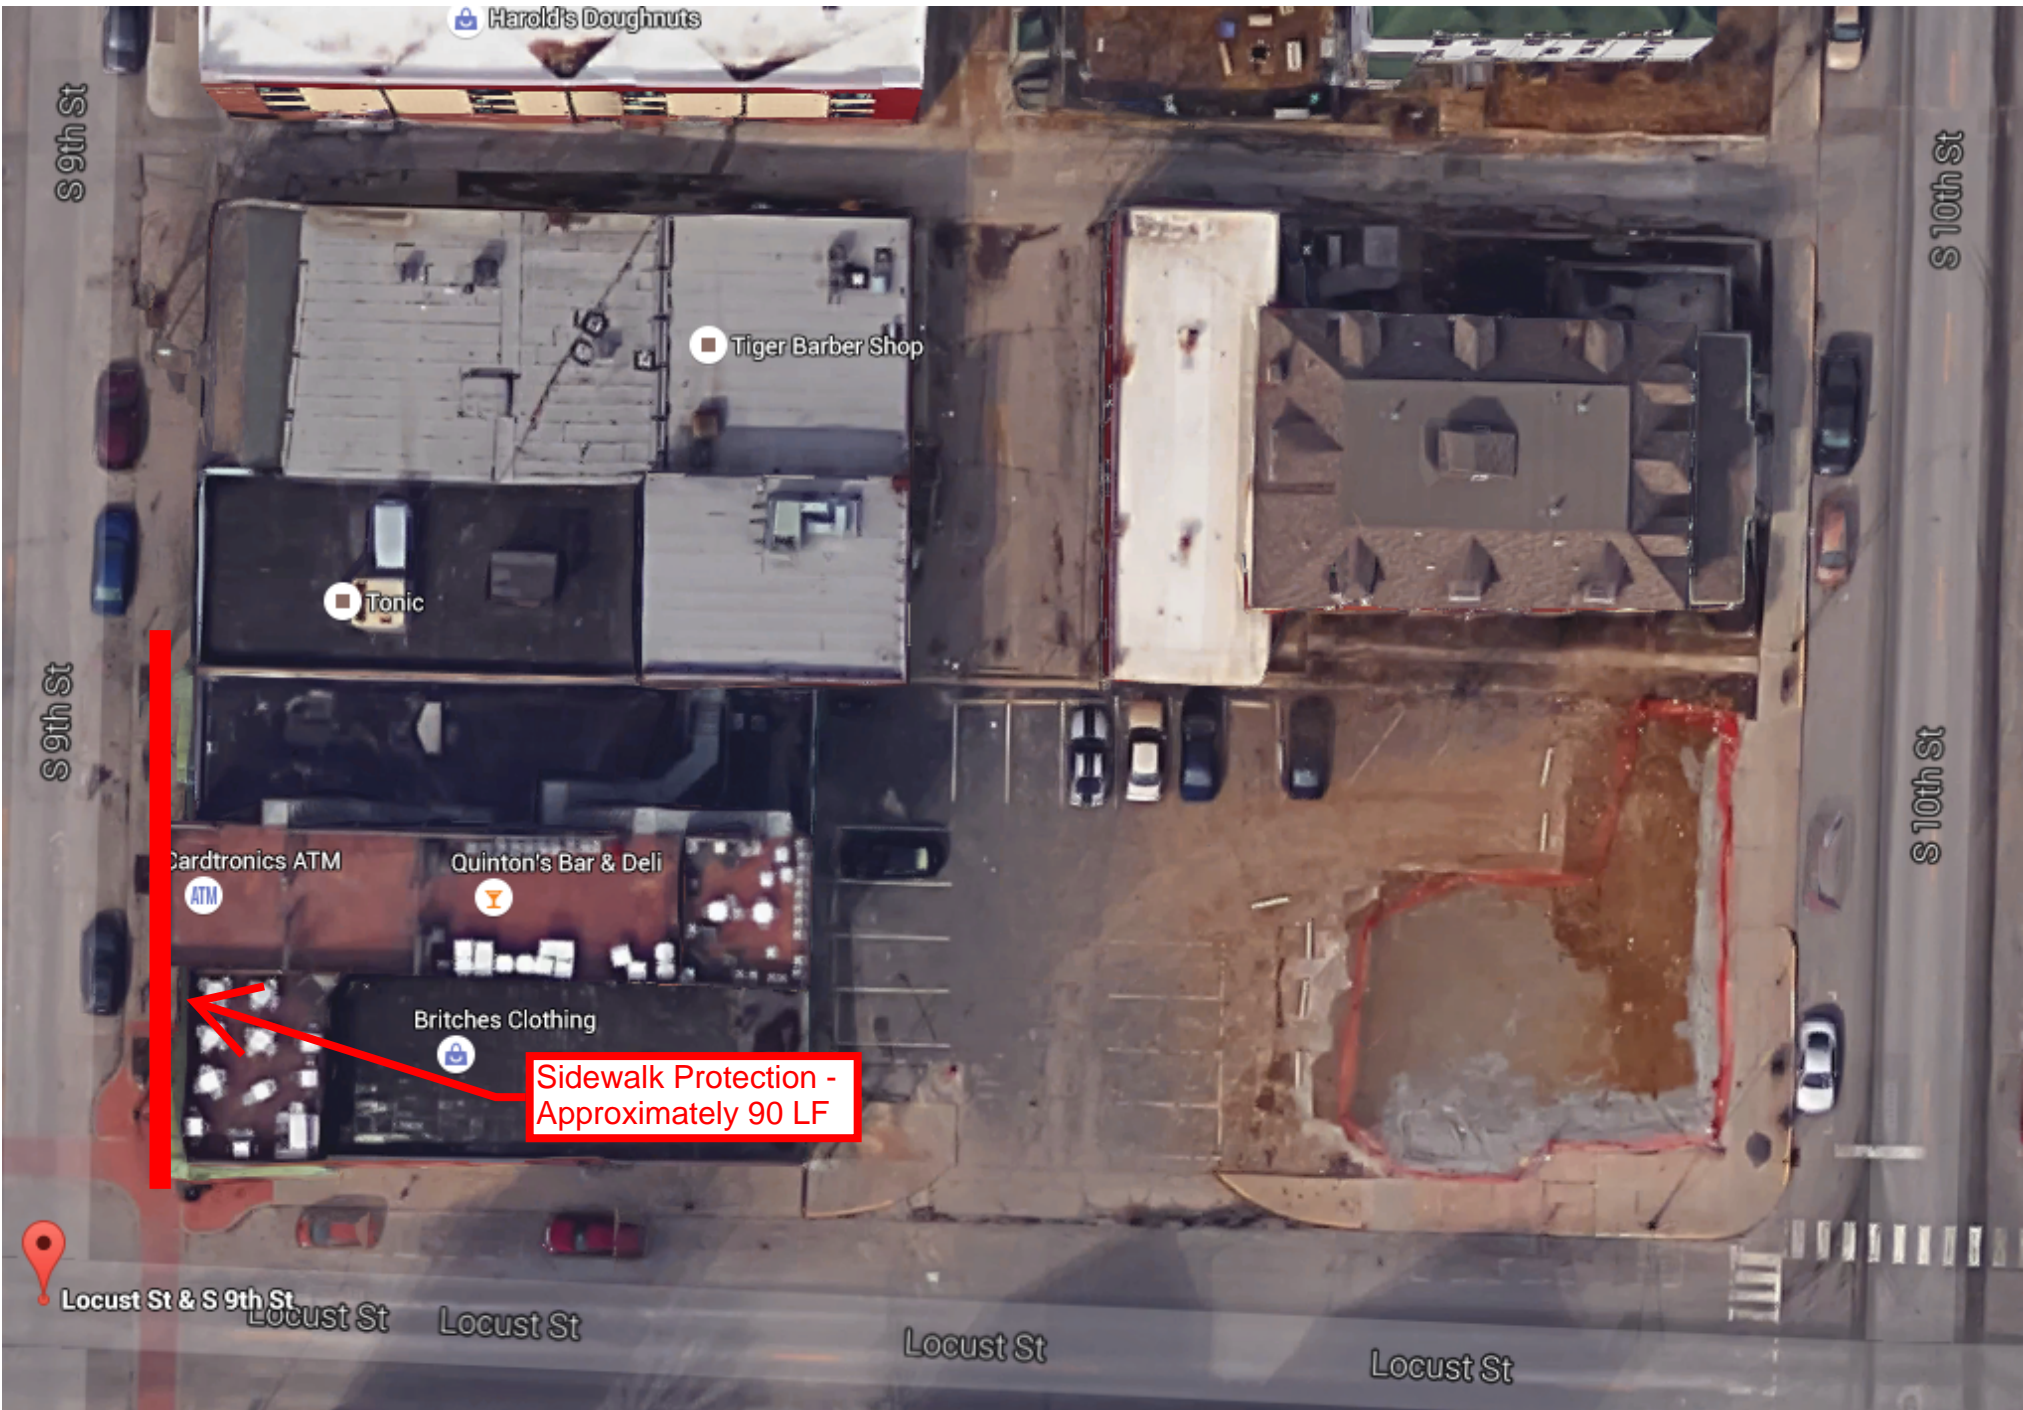

PRELIMINARY
NOT FOR CONSTRUCTION

GOEDECKE

812 E. TAYLOR AVE.
ST. LOUIS MO 63147
800-392-1818

Harold's Doughnuts

S 9th St

Tiger Barber Shop

Tonic

S 10th St

S 9th St

Cardtronics ATM

Quinton's Bar & Deli

S 10th St

ATM

Britches Clothing

Sidewalk Protection -
Approximately 90 LF

Locust St & S 9th St

Locust St

Locust St

Locust St

Locust St

Approximate height of sidewalk protection.

Approximate width of sidewalk protection.