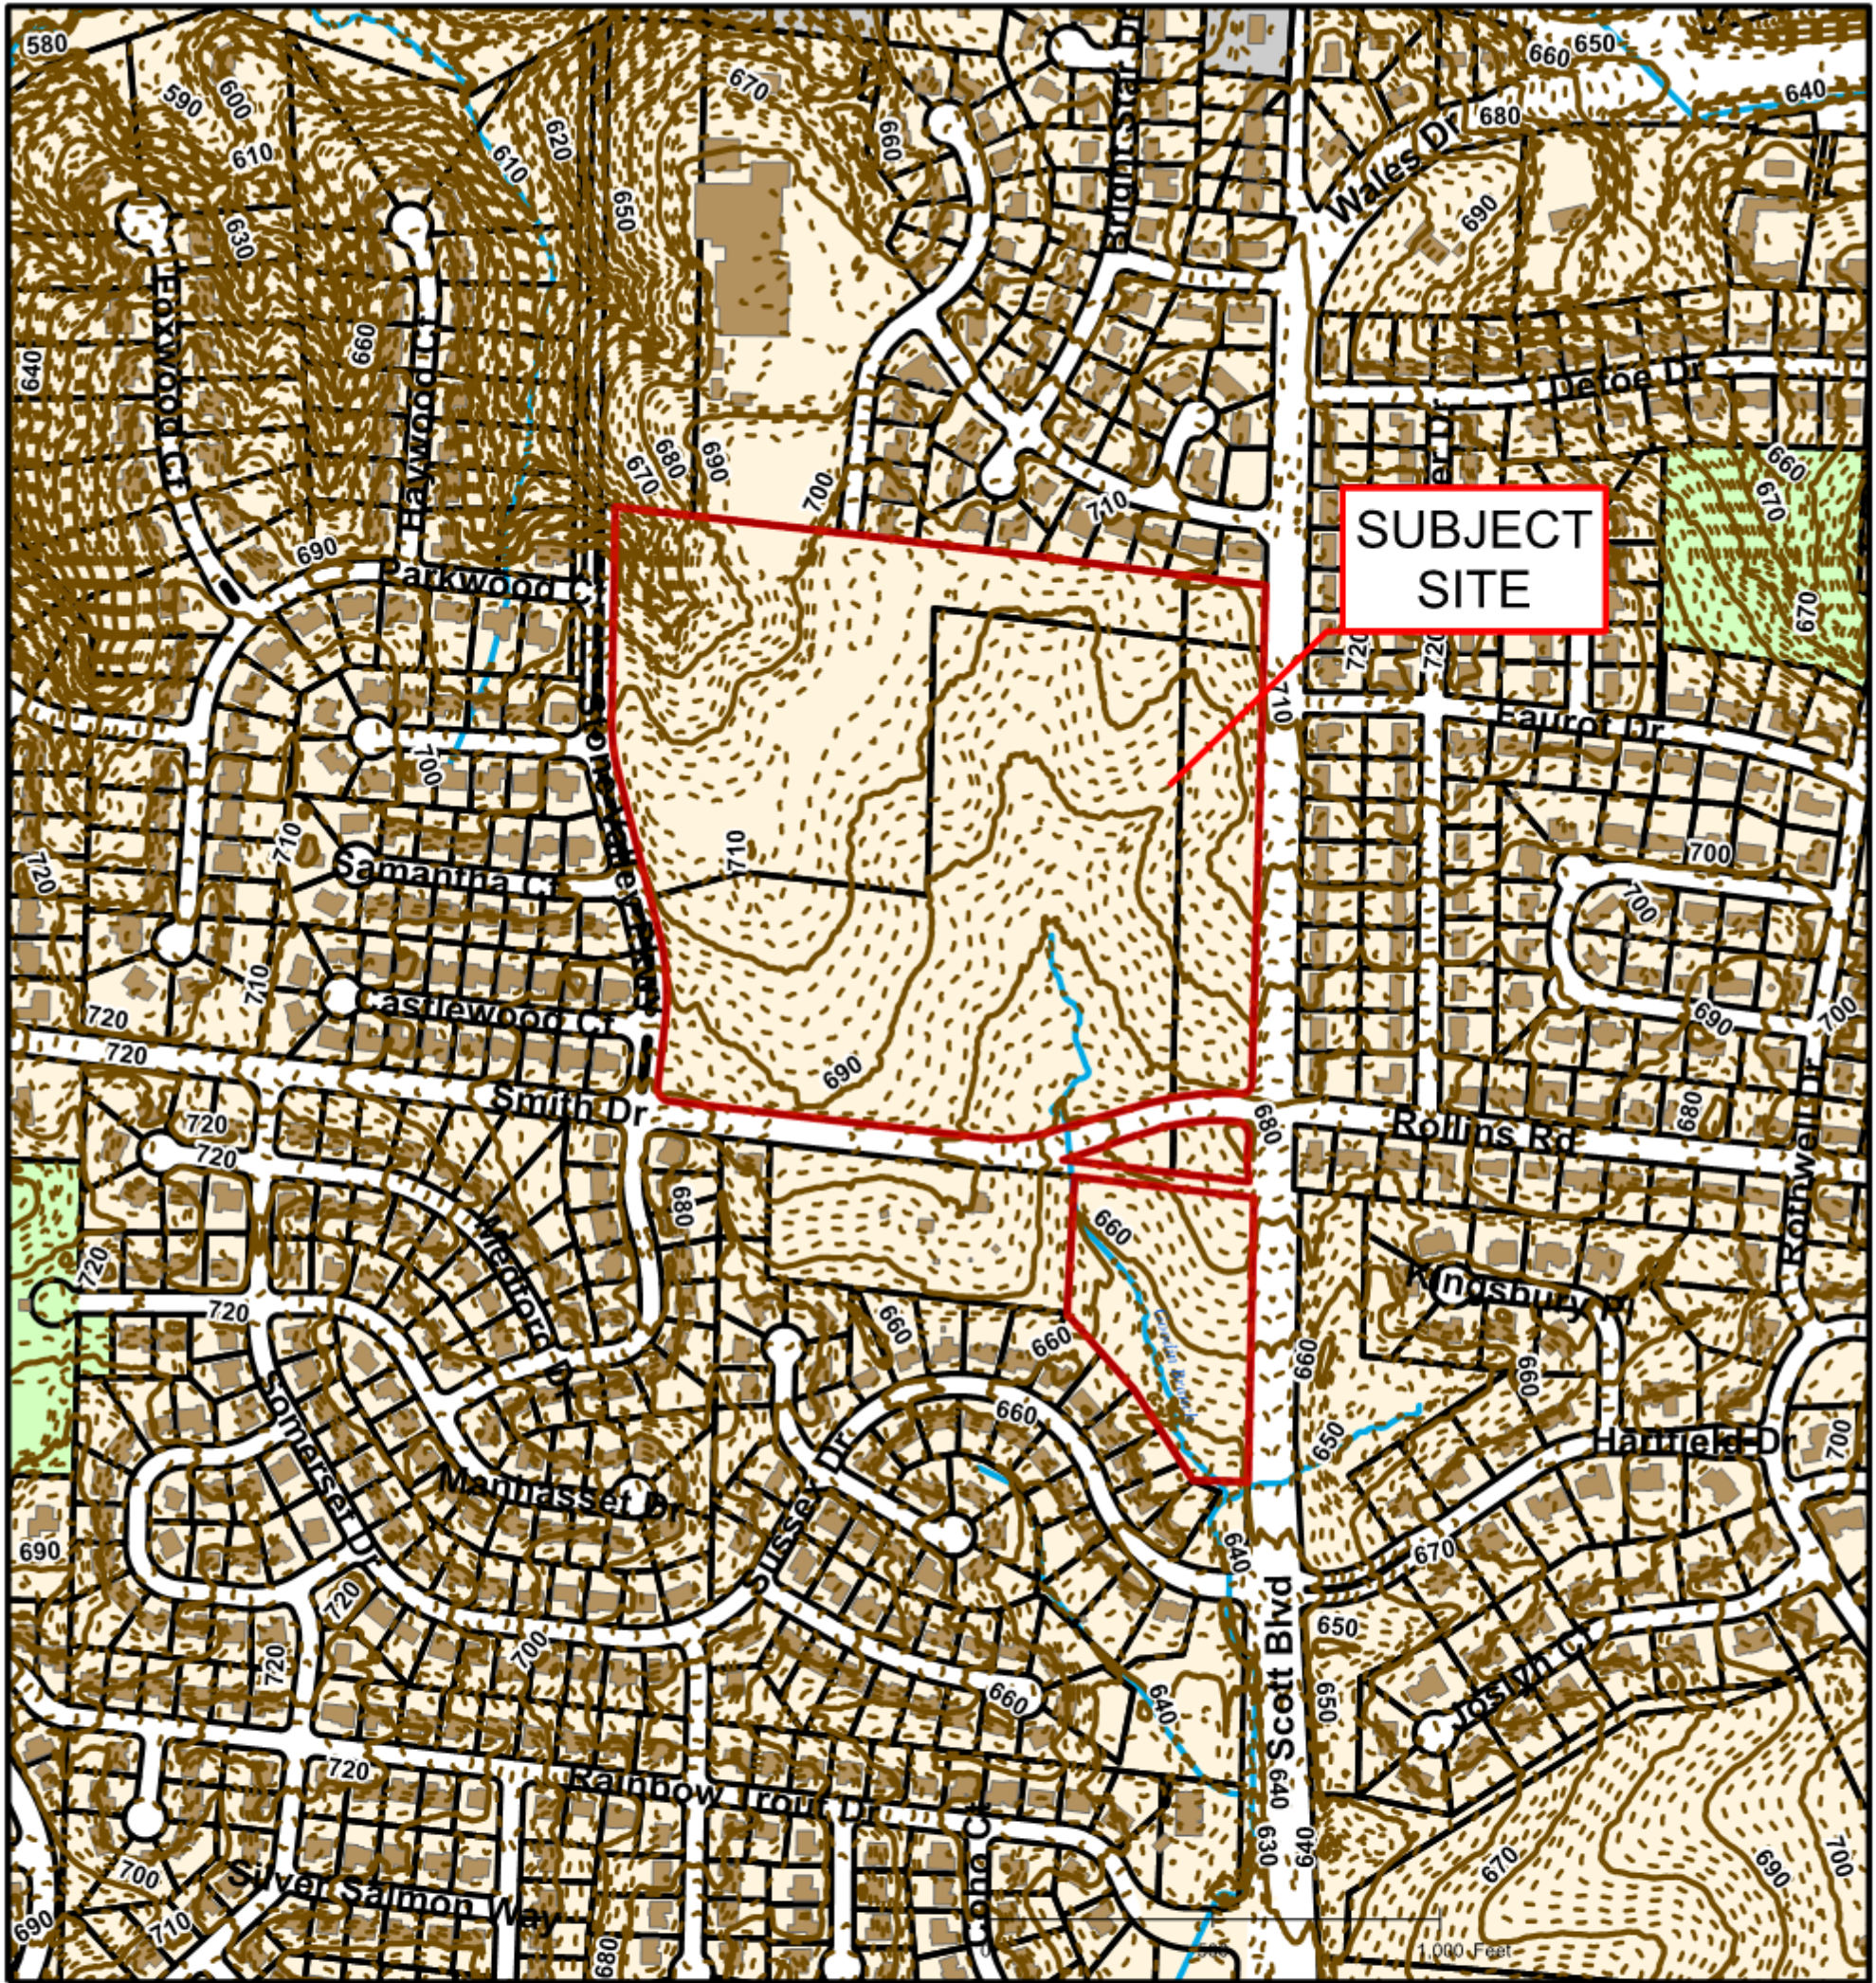

# #118- 2019: Westbury Village Final Plat

Roads	Boone County Zoning
City Zoning	Columbia City Limit
Parcels	CityViewparcels

## #118- 2019: Westbury Village Final Plat

Created by The City of Columbia - Community Development Department

Parcel Data Source: Boone County Assessor

2015 Imagery: Boone County Assessor's Office

Hillshade Data: Boone County GIS Office

## #118- 2019: Westbury Village Final Plat