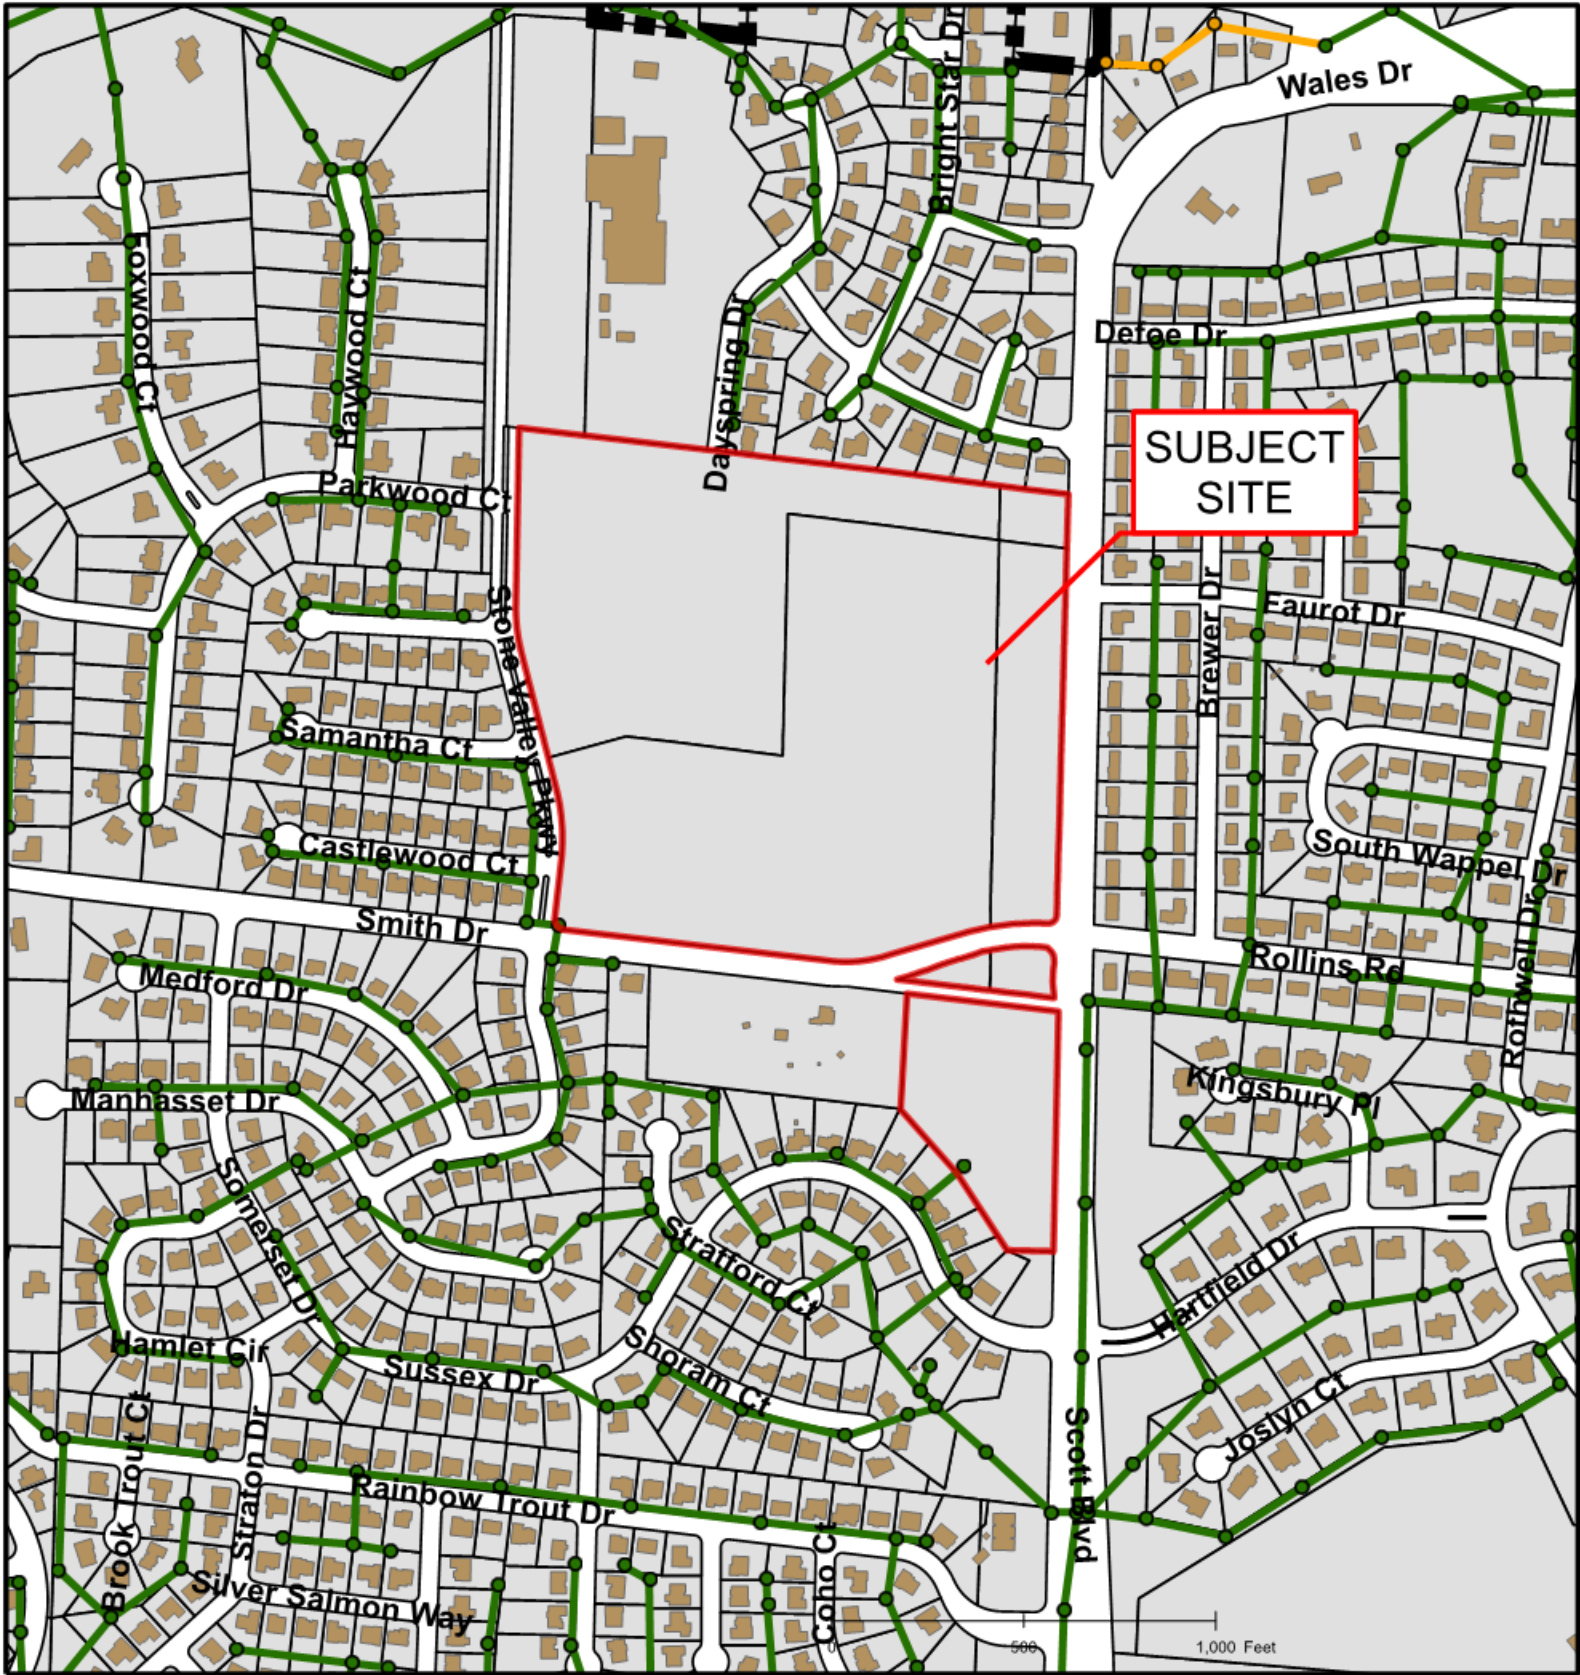

# #118- 2019: Westbury Village Final Plat

Roads	Boone County Zoning
City Zoning	Columbia City Limit
Parcels	CityViewparcels

## #118- 2019: Westbury Village Final Plat

Created by The City of Columbia - Community Development Department

Parcel Data Source: Boone County Assessor

2015 Imagery: Boone County Assessor's Office

Hillshade Data: Boone County GIS Office

## #118- 2019: Westbury Village Final Plat