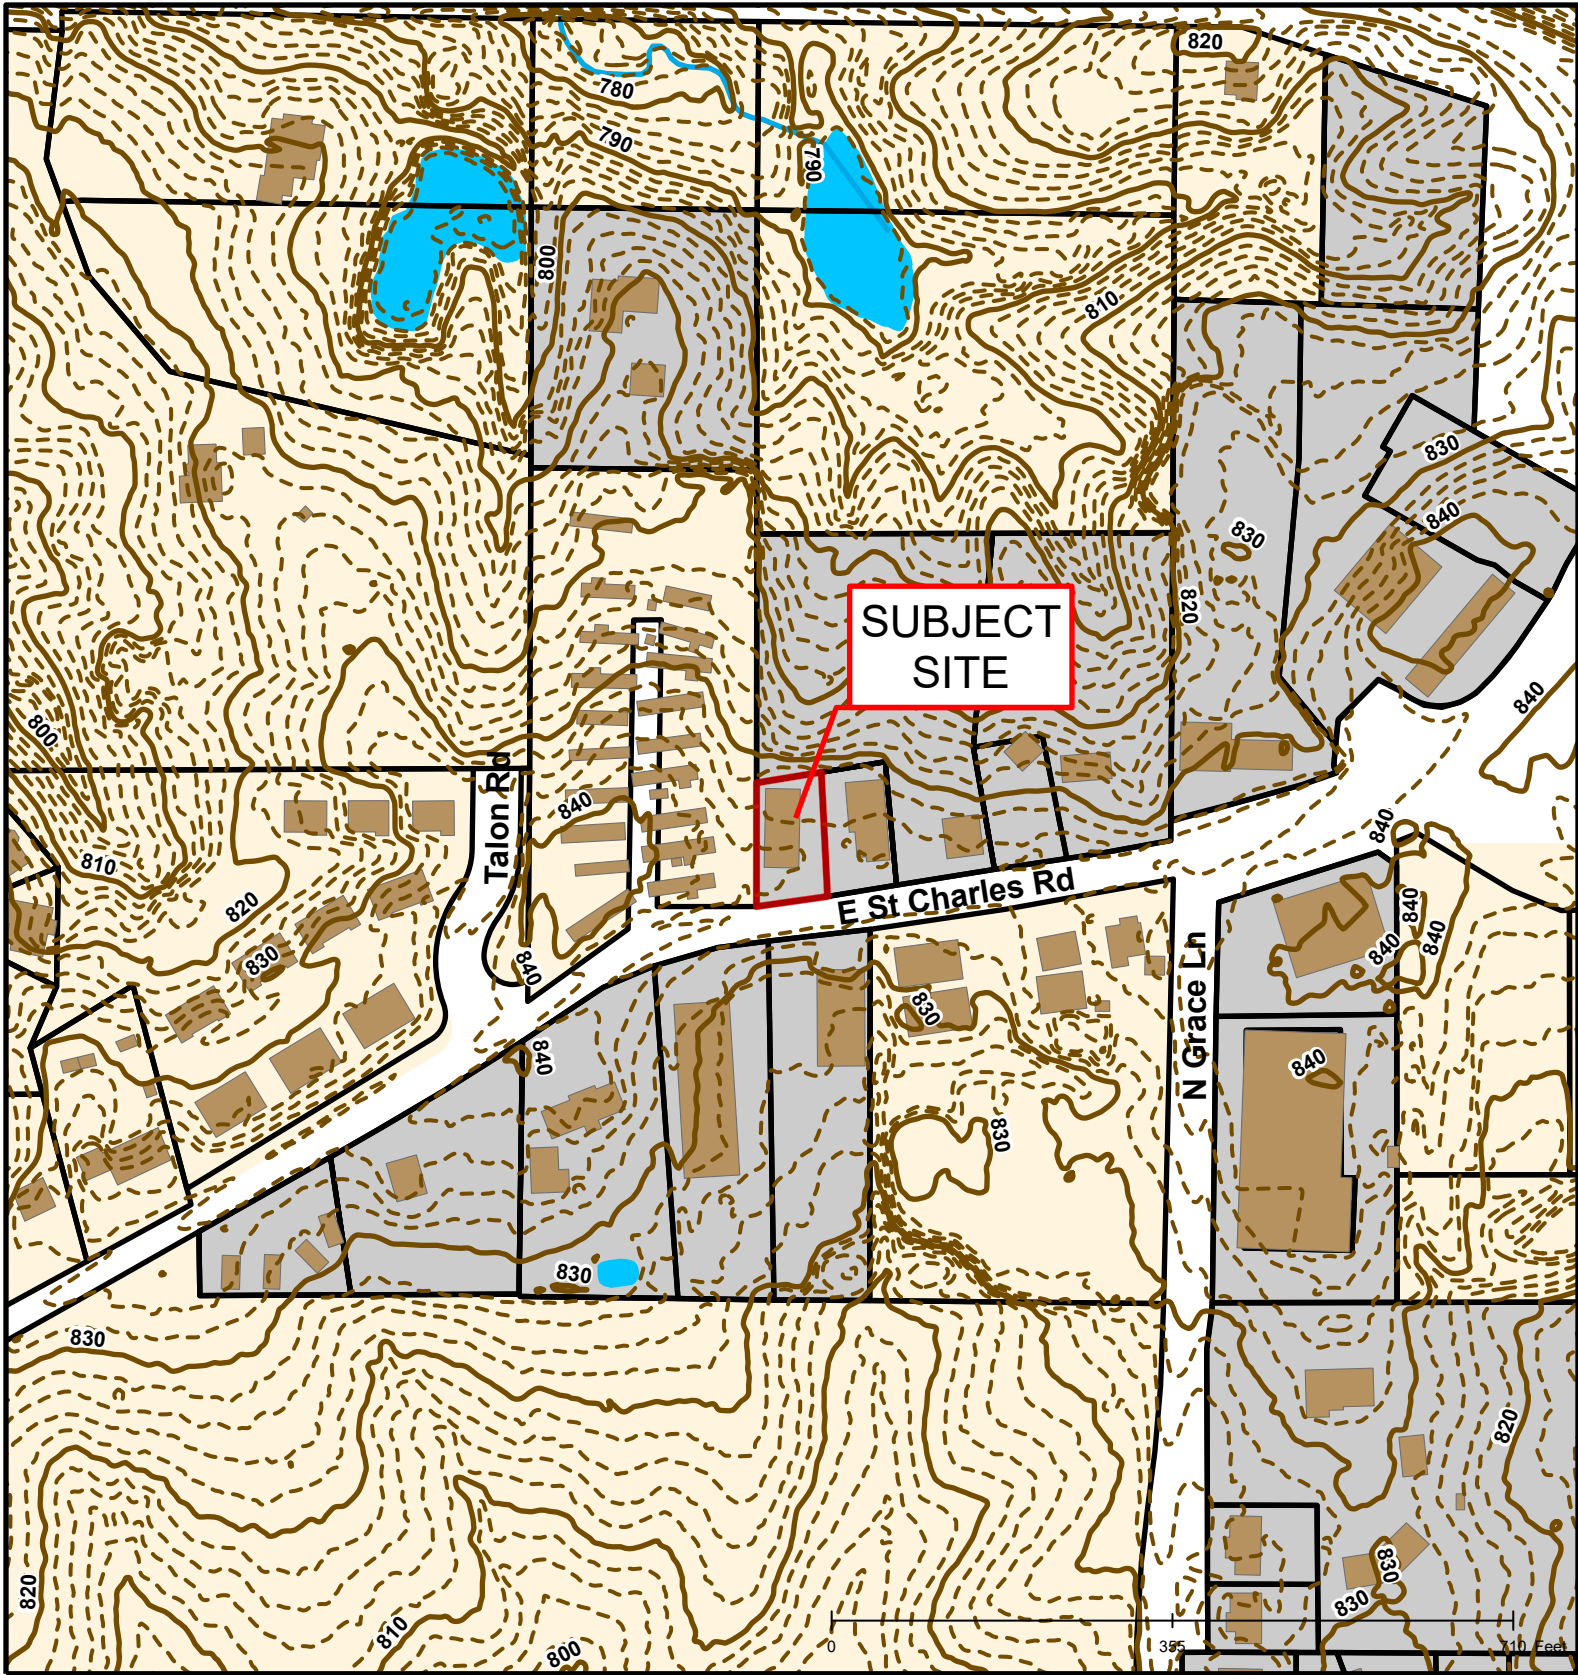

#123-2019: BCJ Investments, LLC Annexation

	City Zoning		Boone County Zoning
	Parcels		Columbia City Limit

Created by The City of Columbia - Community Development Department

Parcel Data Source: Boone County Assessor

2017 Imagery: Boone County Assessor's Office

Hillshade Data: Boone County GIS

#123-2019: BCJ Investments, LLC Annexation

Created by The City of Columbia - Community Development Department

Parcel Data Source: Boone County Assessor

2017 Imagery: Boone County Assessor's Office

Hillshade Data: Boone County GIS

#123-2019: BCJ Investments, LLC Annexation