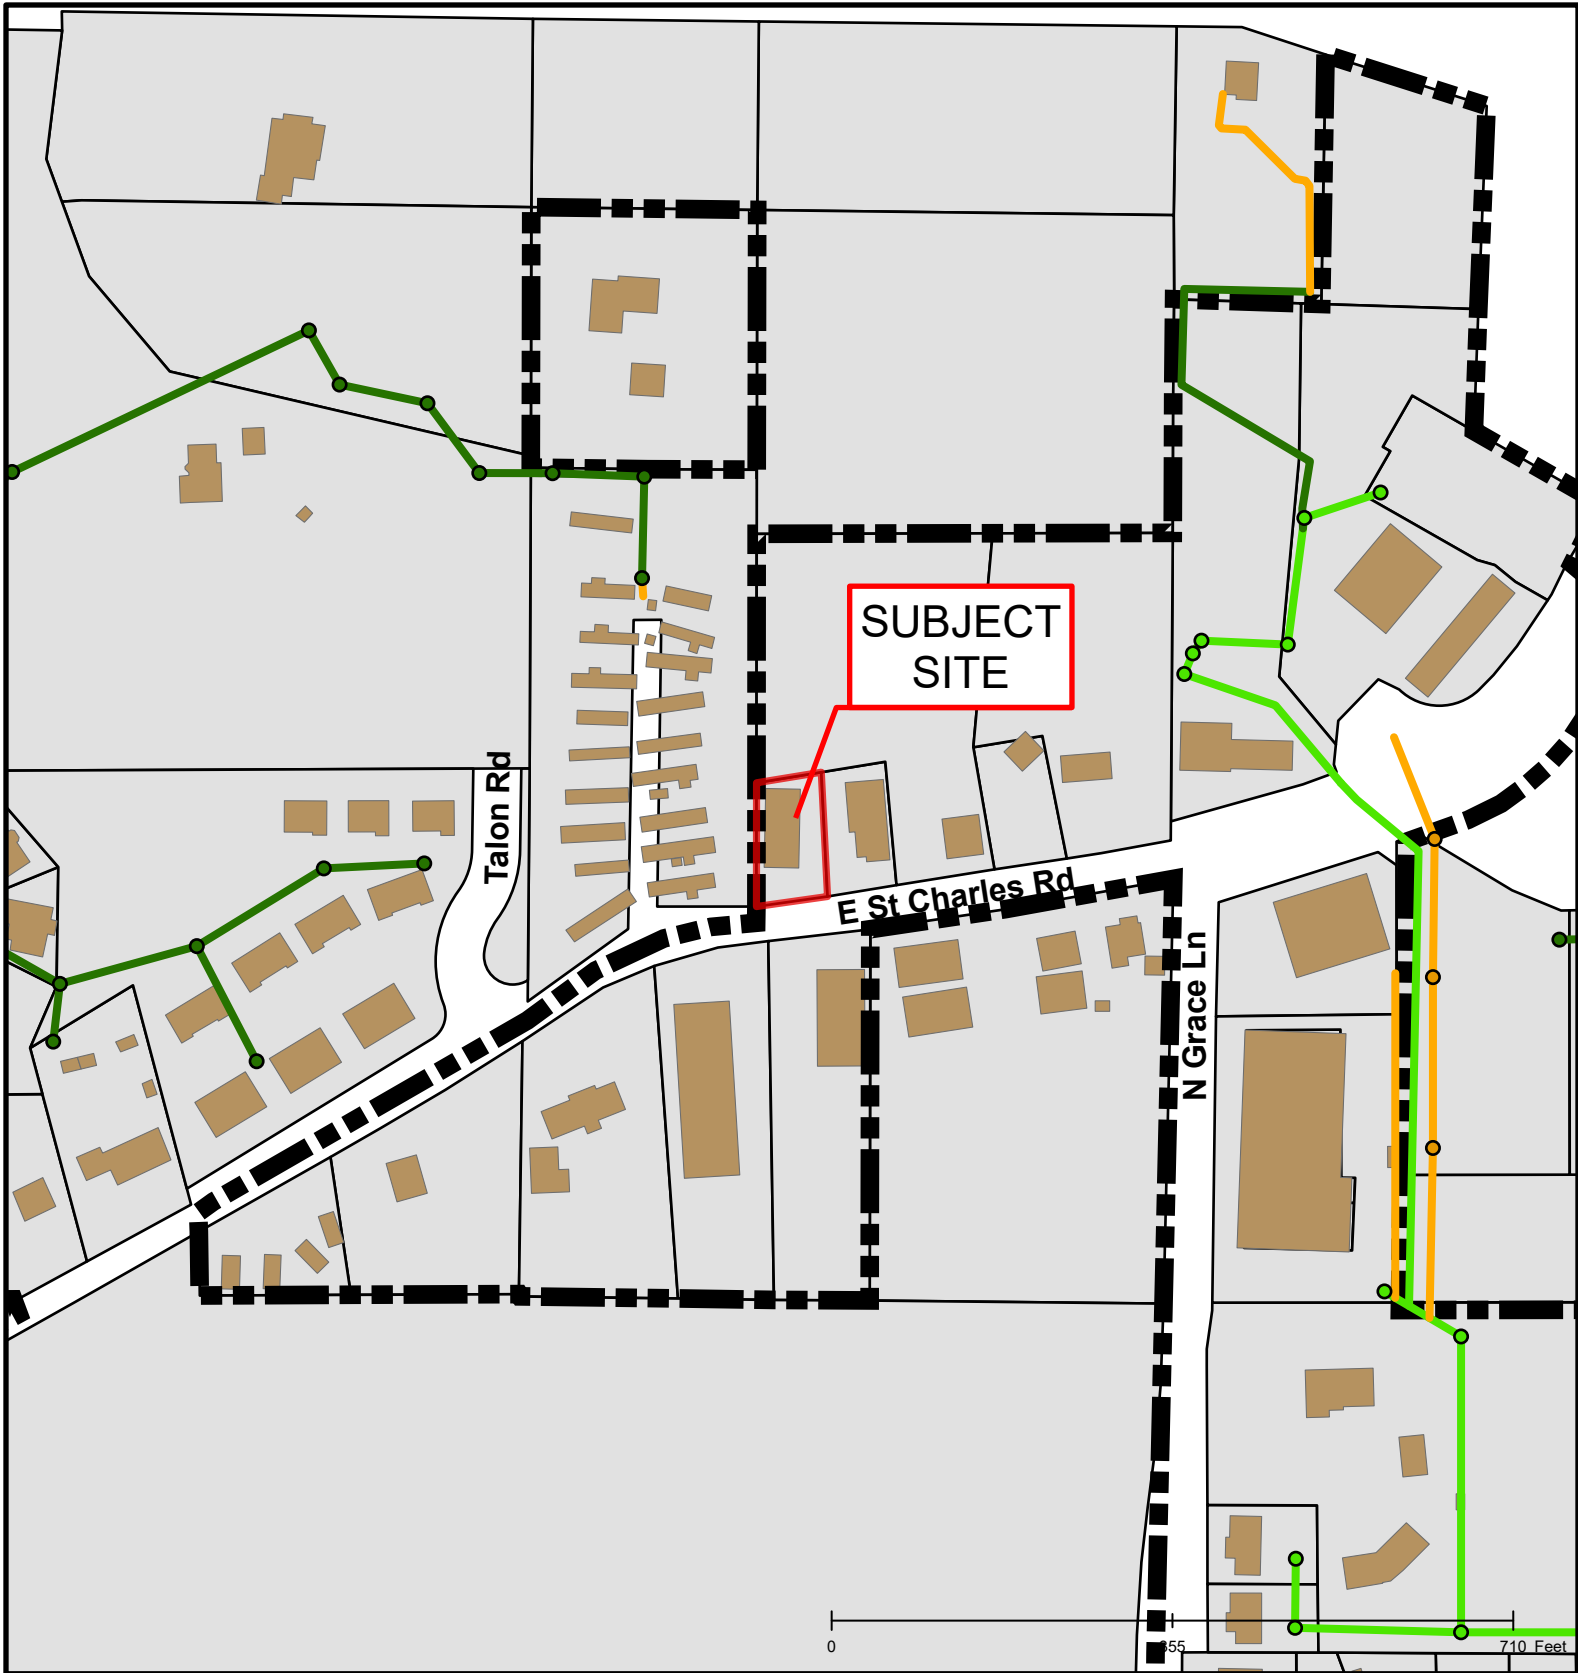

#123-2019: BCJ Investments, LLC Annexation