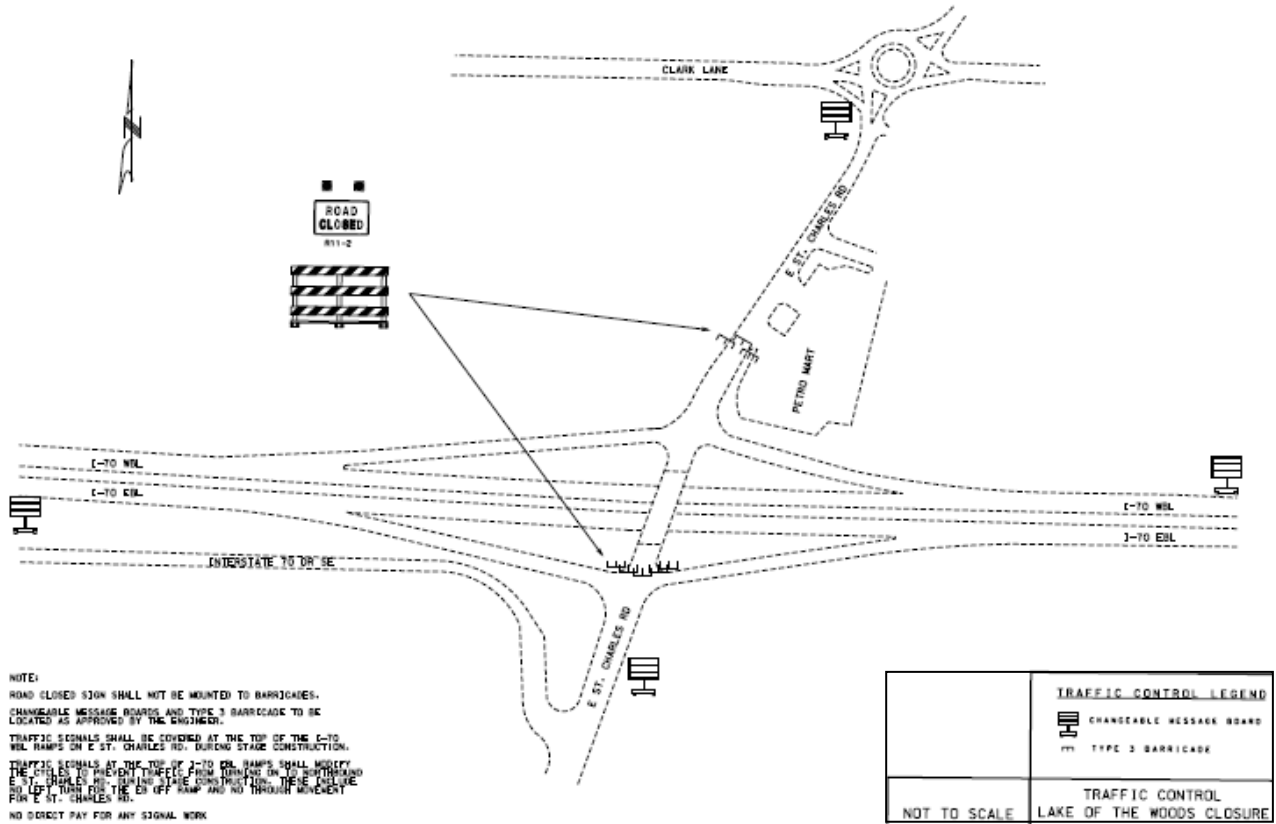

# LOCATION MAP

EXHIBIT B: BOONE I-70, JOB NO. J5I2176  
CLOSURE AT ST. CHARLES ROAD