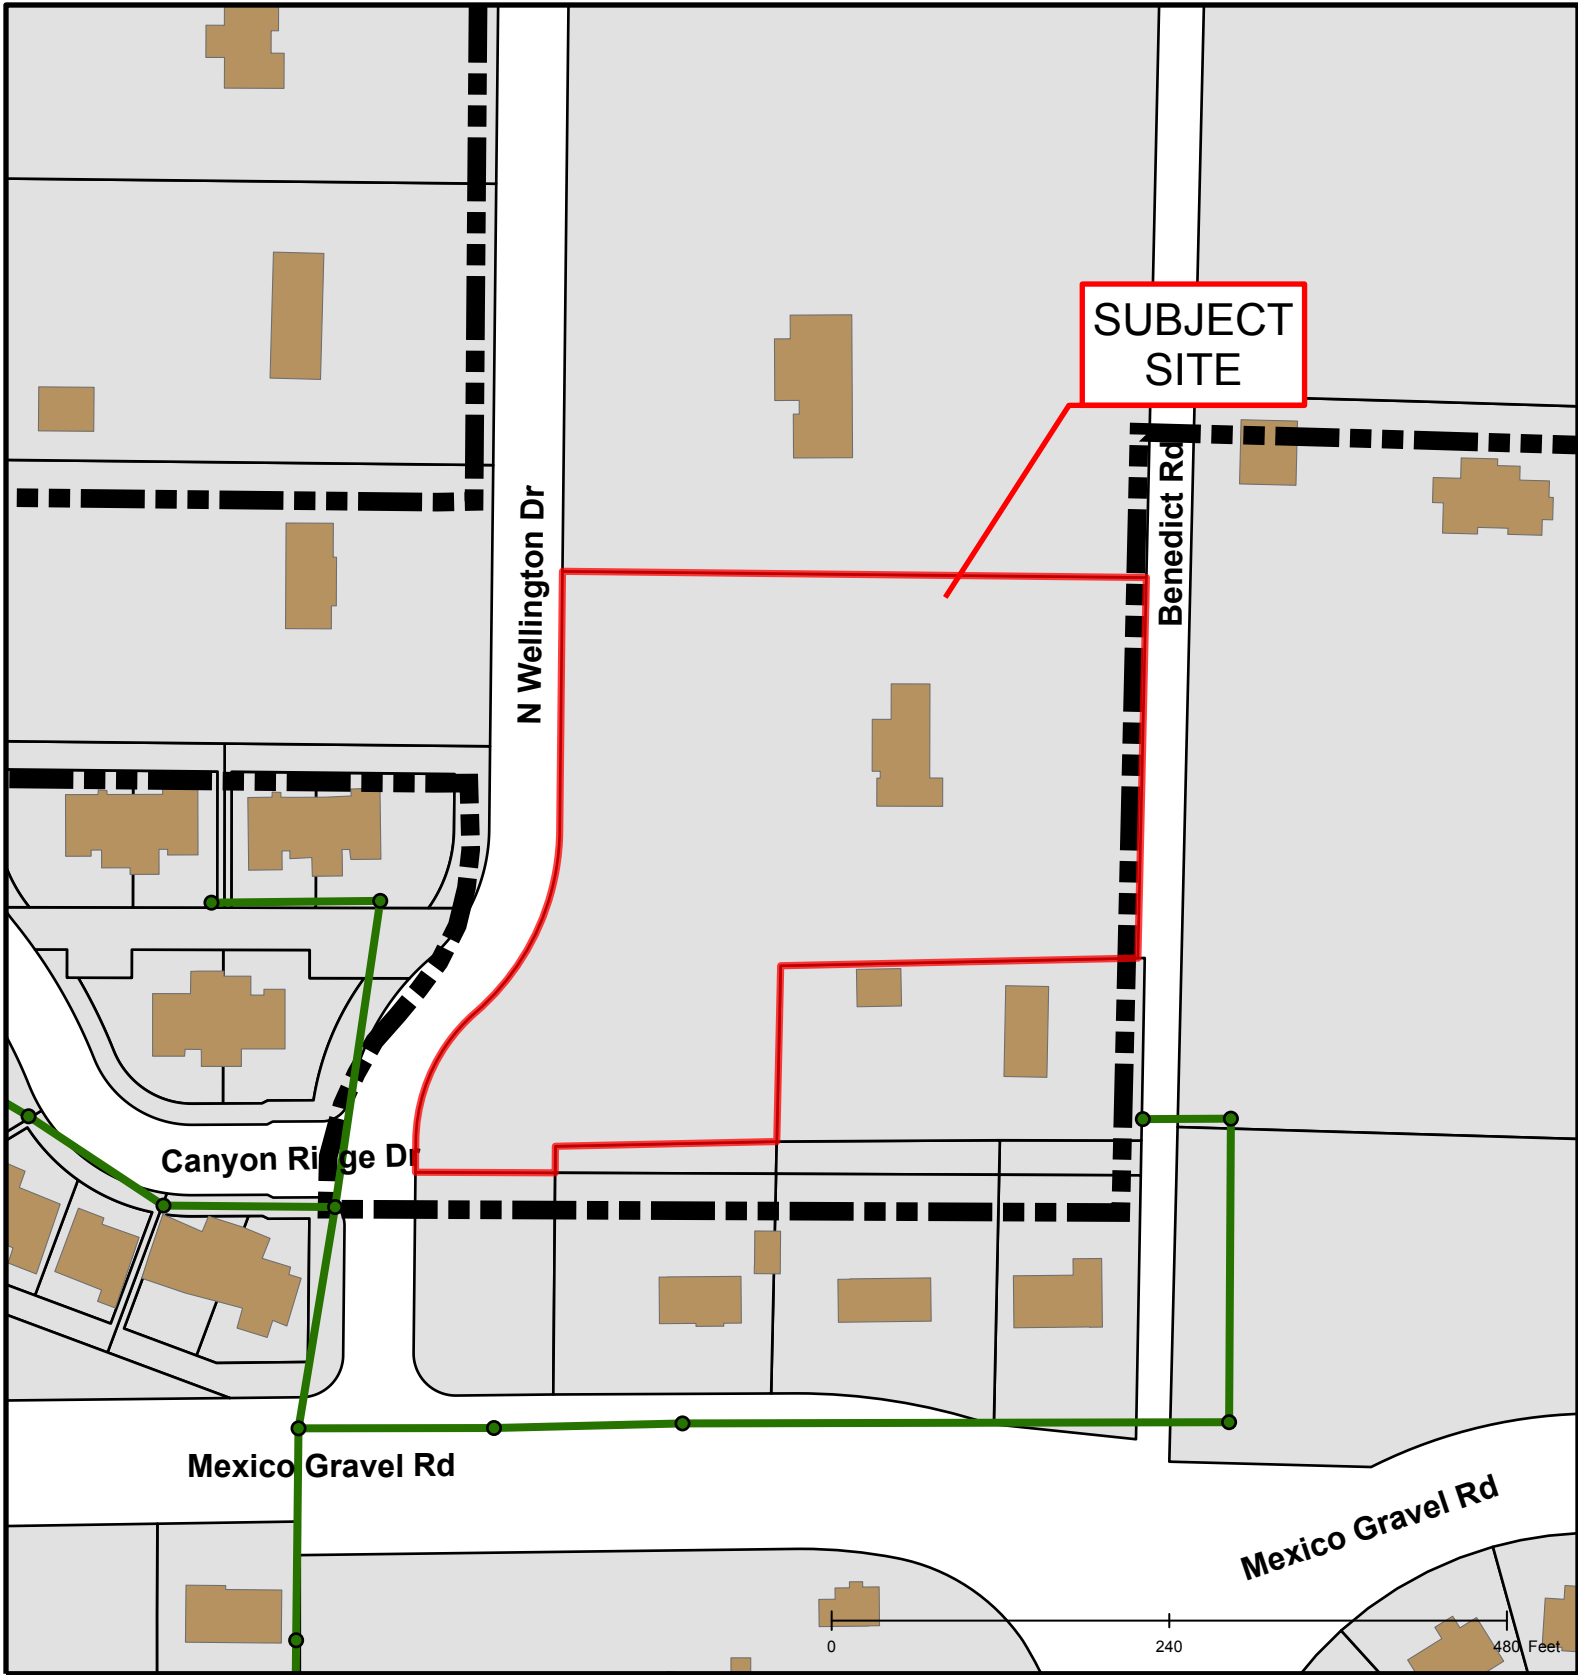

## #17-114 Lot 17 of Wellington Estates Plat 4 Annexation

Roads	
	100-Year Floodplain
	Scenic Route
	U-C Benton Stephens Urban Conservation District

## #17-114 Lot 17 of Wellington Estates Plat 4 Annexation

## #17-114 Lot 17 of Wellington Estates Plat 4 Annexation

	BCRSD		Roads
	City Sanitary Structure		BCRSD
	Private Sanitary Structure		City Sanitary Line
	UMC		Private Sanitary Line