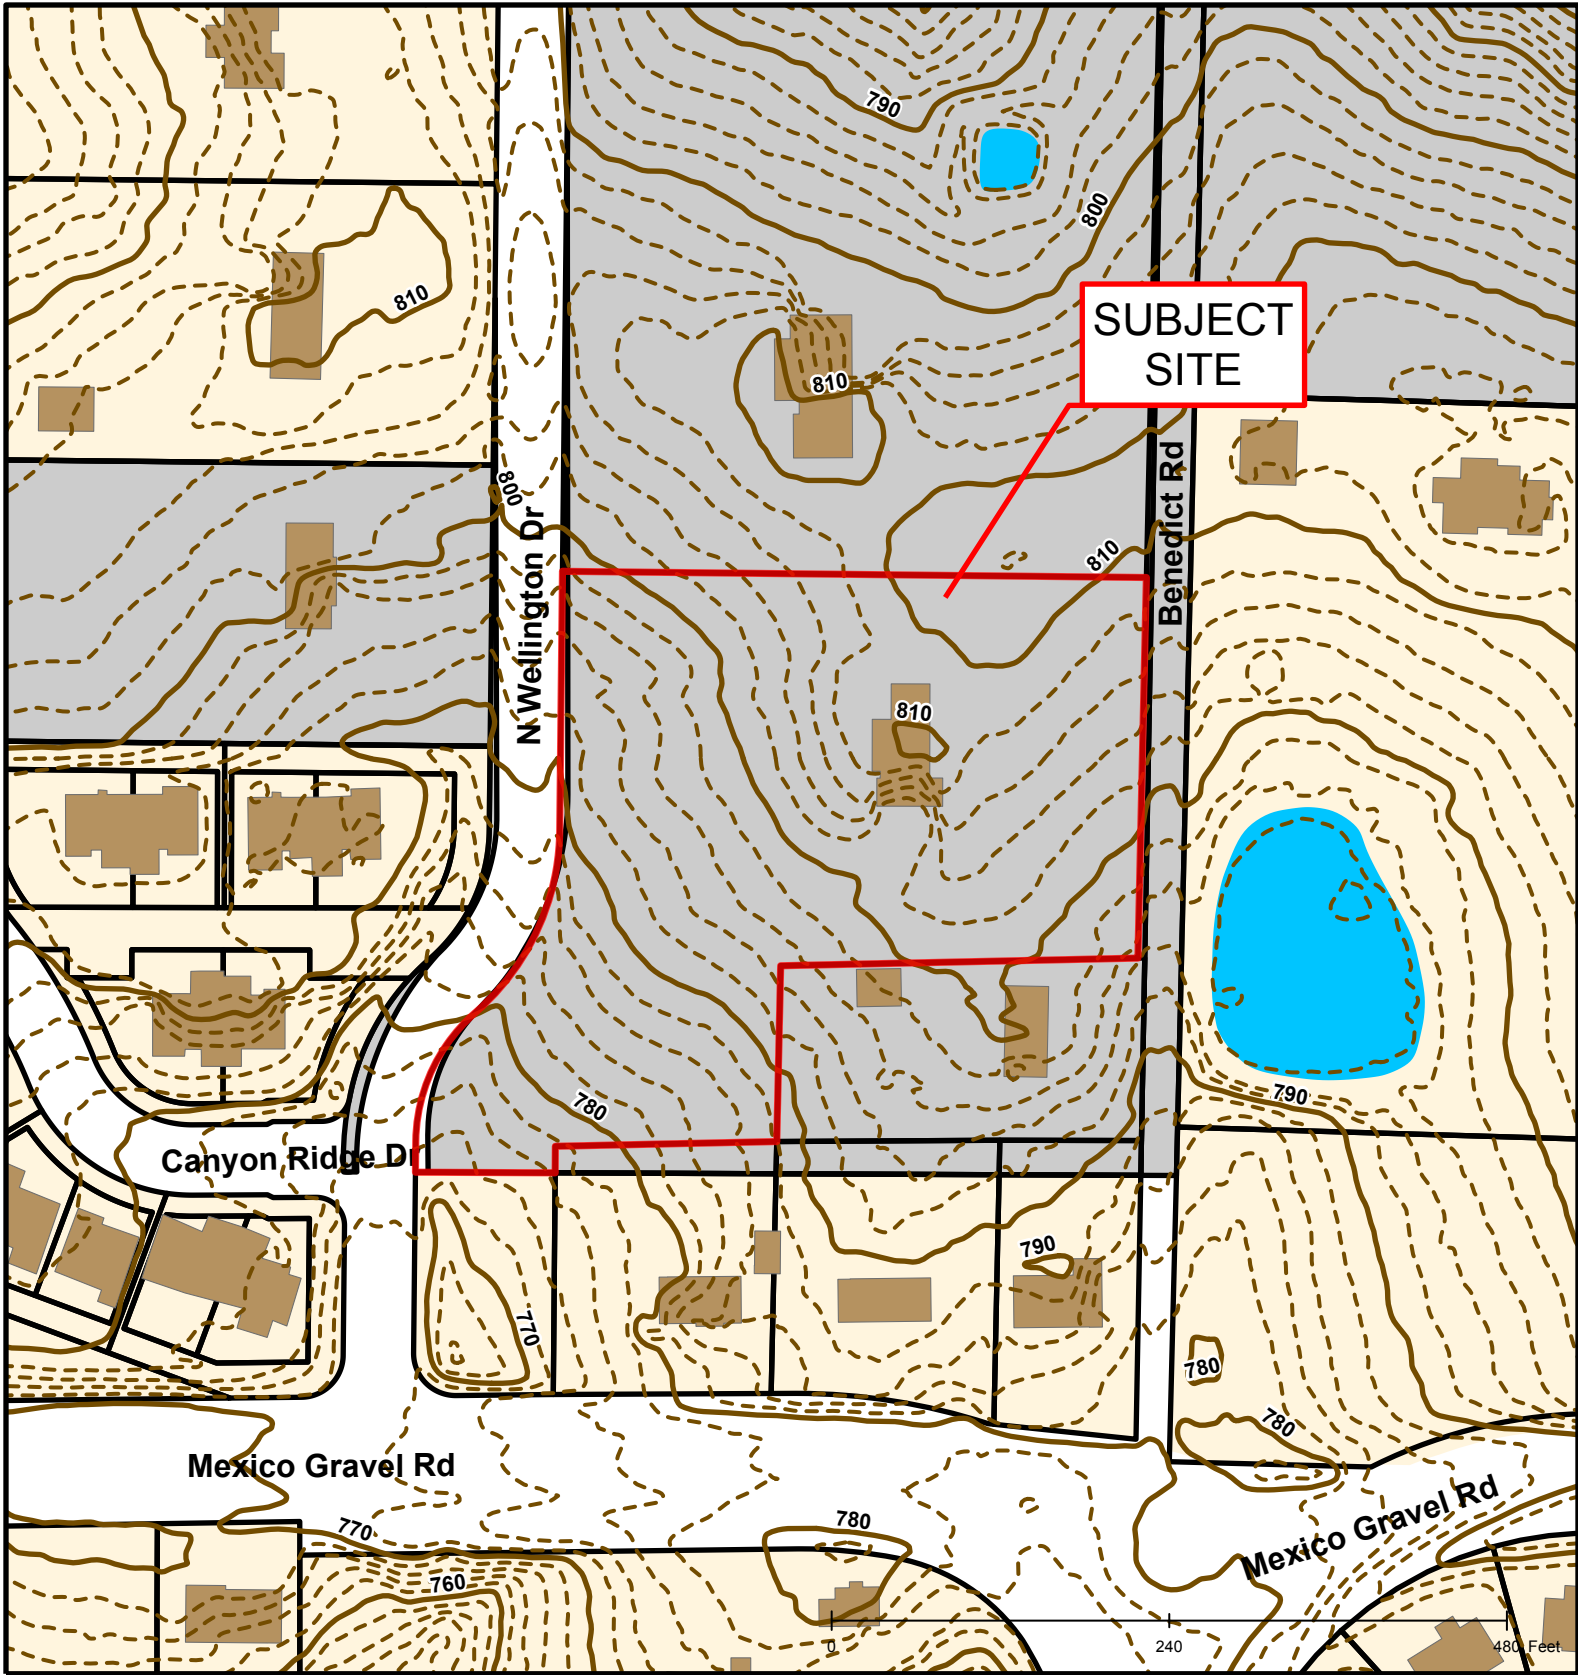

## #17-114 Lot 17 of Wellington Estates Plat 4 Annexation

Roads	
	100-Year Floodplain
	Scenic Route
	U-C Benton Stephens Urban Conservation District

## #17-114 Lot 17 of Wellington Estates Plat 4 Annexation

## #17-114 Lot 17 of Wellington Estates Plat 4 Annexation

	BCRSD		Roads
	City Sanitary Structure		BCRSD
	Private Sanitary Structure		City Sanitary Line
	UMC		Private Sanitary Line