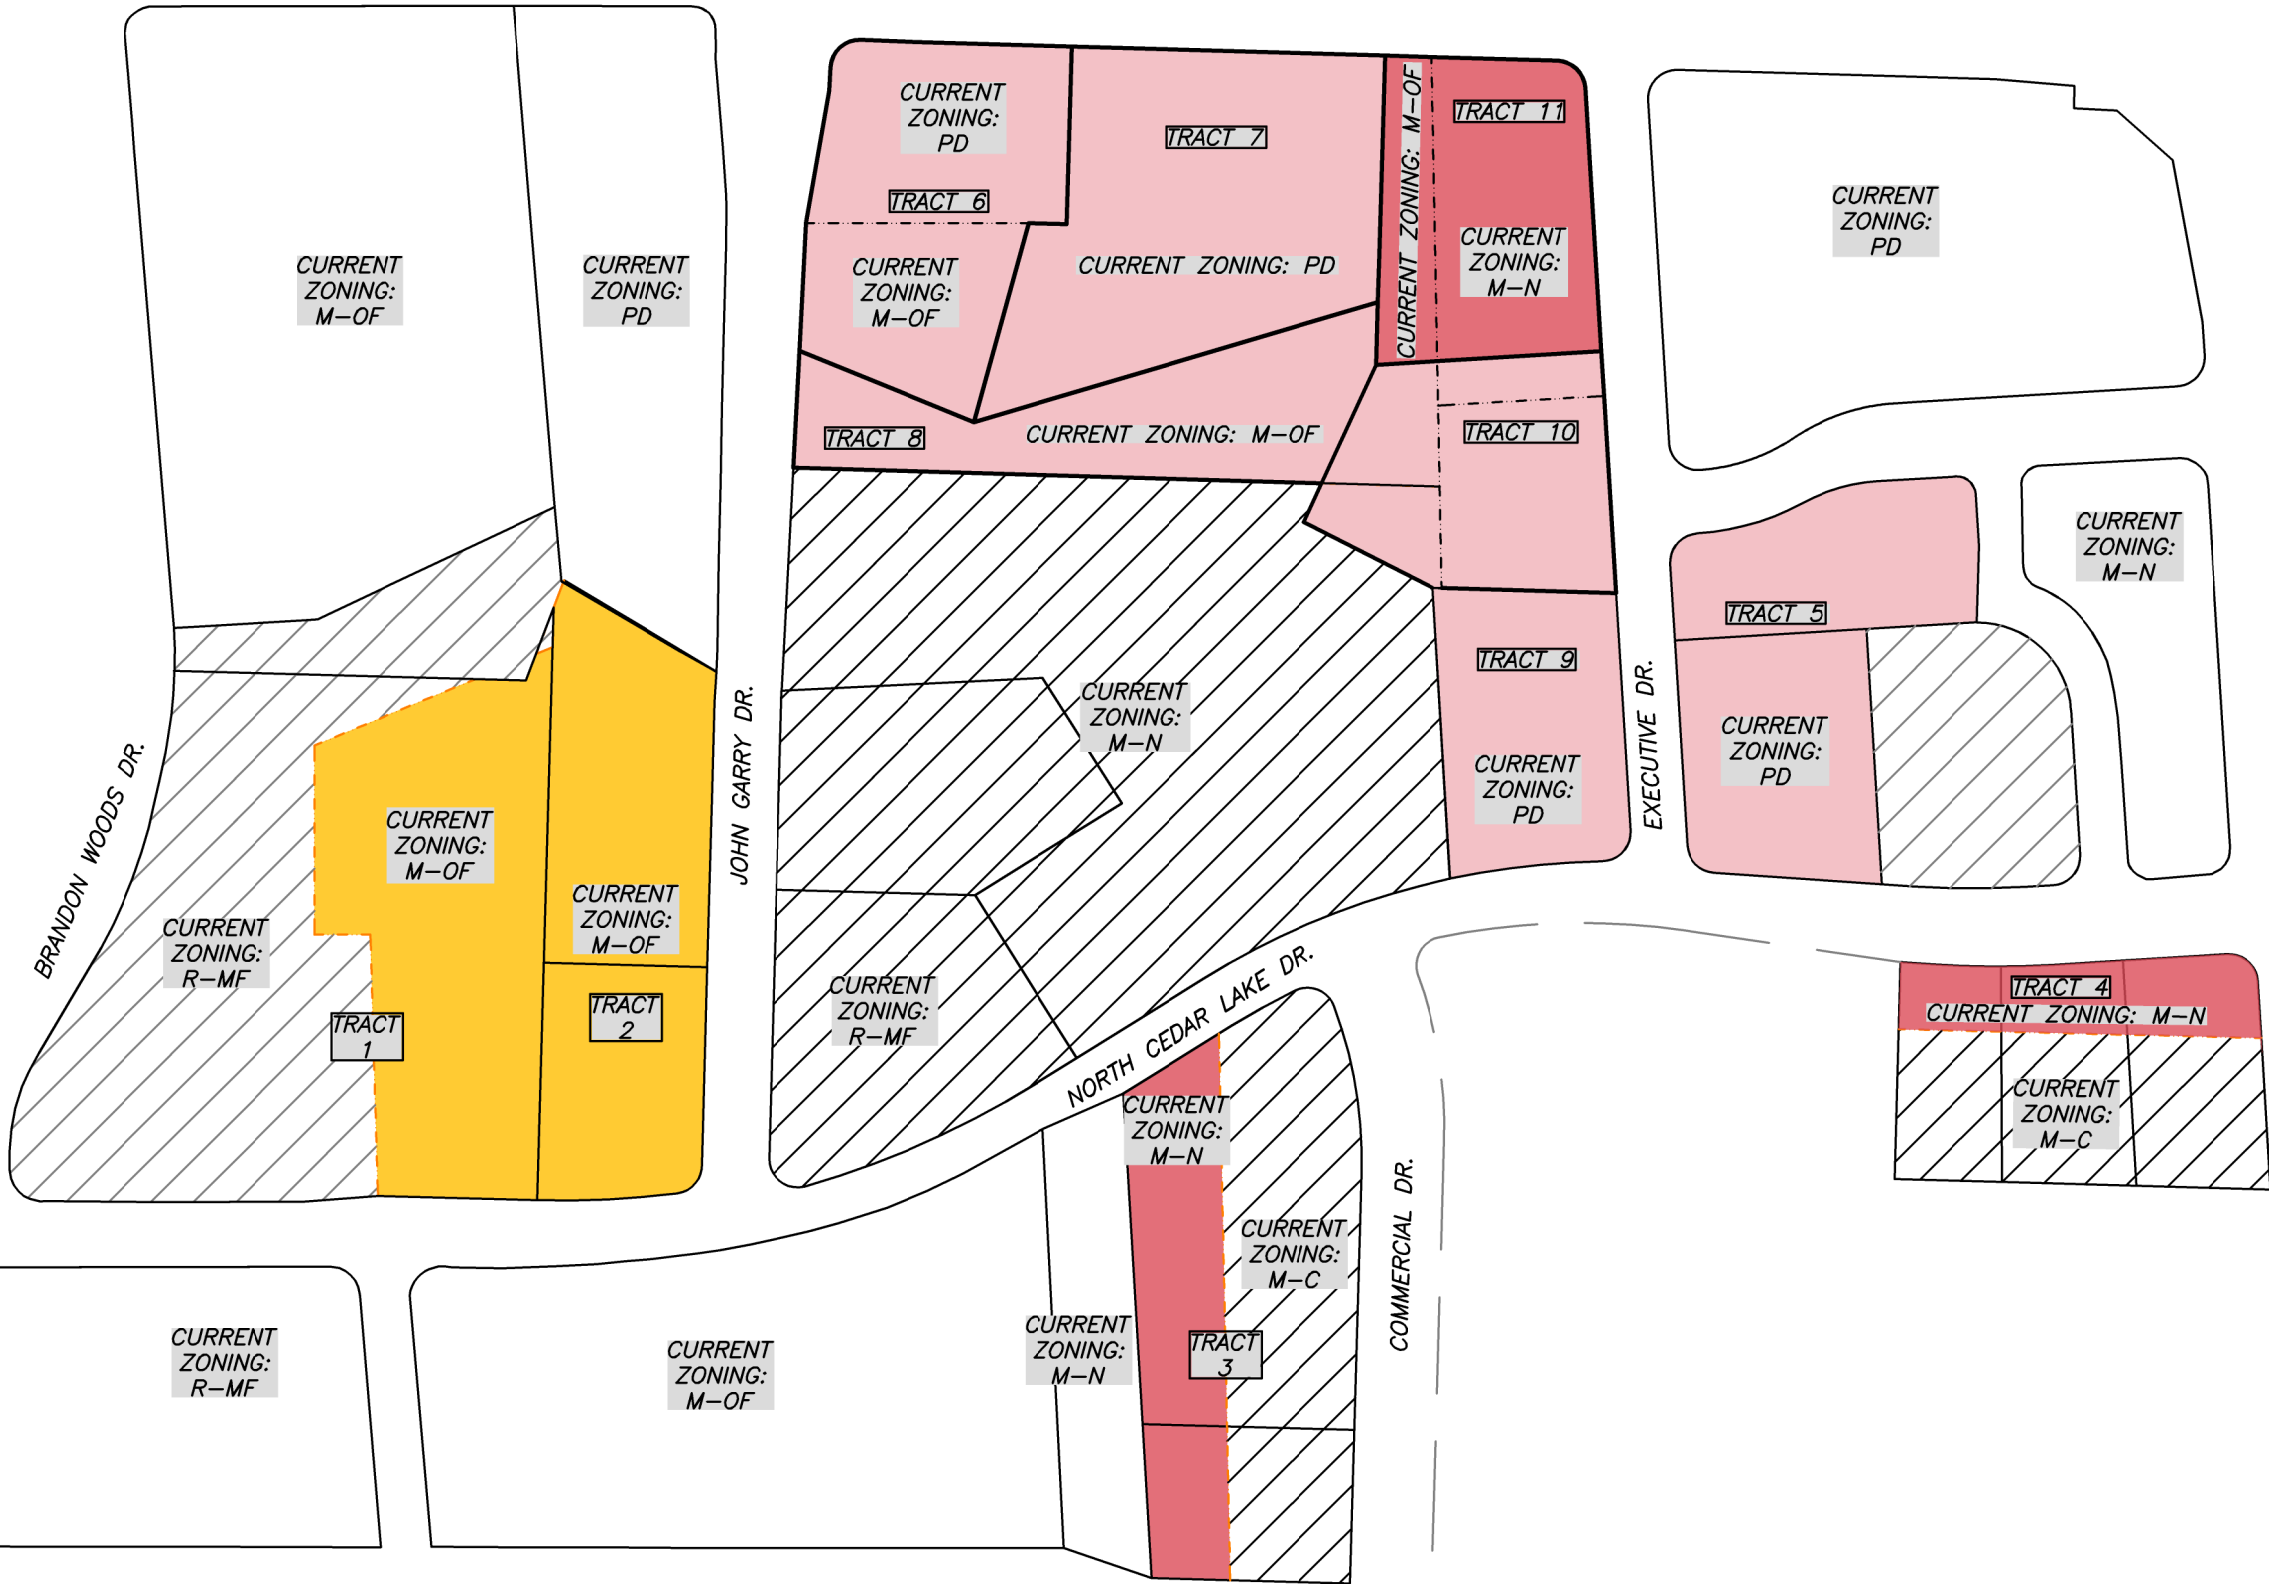

CORPORATE LAKE REZONING EXHIBIT

LEGEND

- PROPOSED ZONING: M-C
- PROPOSED ZONING: R-MF
- PROPOSED ZONING: M-N
- CURRENT ZONING TO REMAIN
- EX. LOT LINE
- EX. ZONING LINE