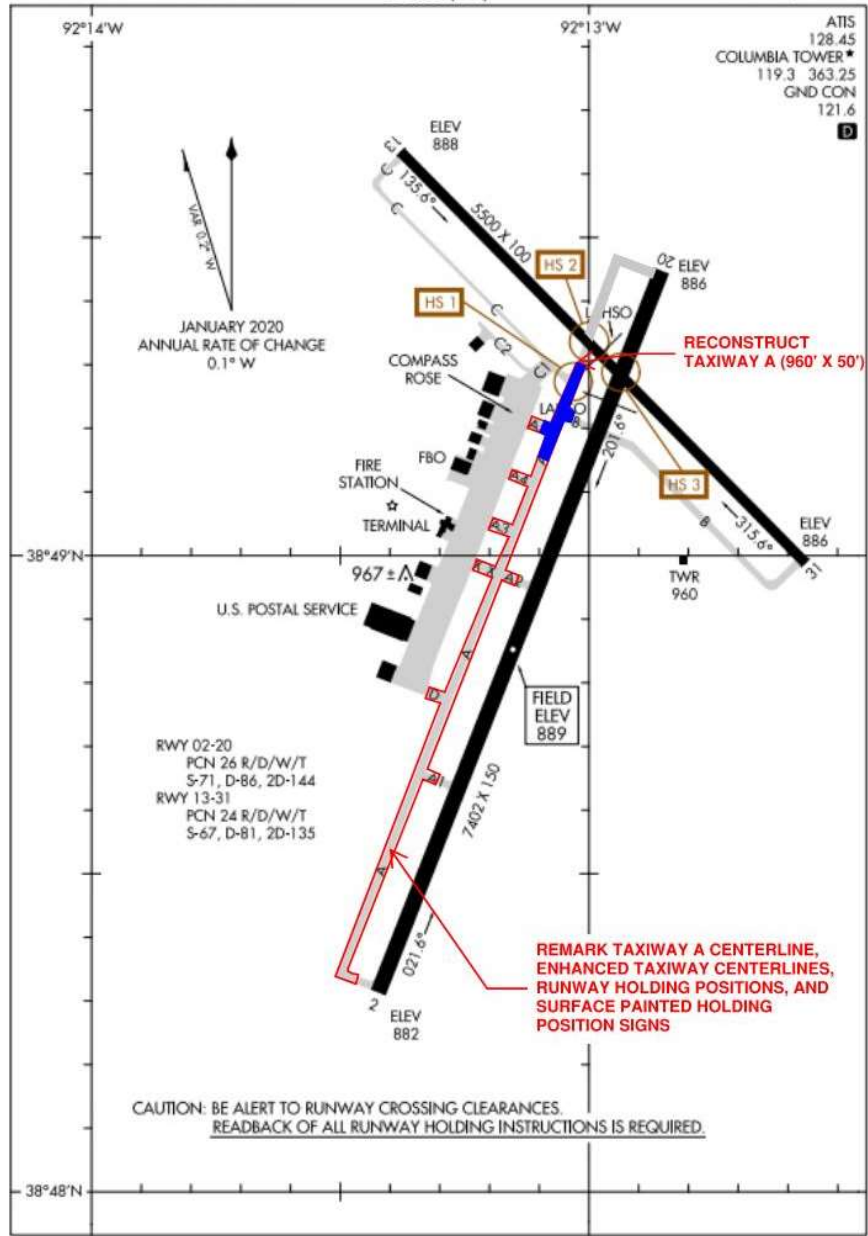

21336
AIRPORT DIAGRAM

COLUMBIA RGNL (COU)
COLUMBIA, MISSOURI

AL-5595 (FAA)

ATIS
128.45
COLUMBIA TOWER *
119.3 363.25
GND CON
121.6

AIRPORT DIAGRAM
21336

COLUMBIA, MISSOURI
COLUMBIA RGNL (COU)