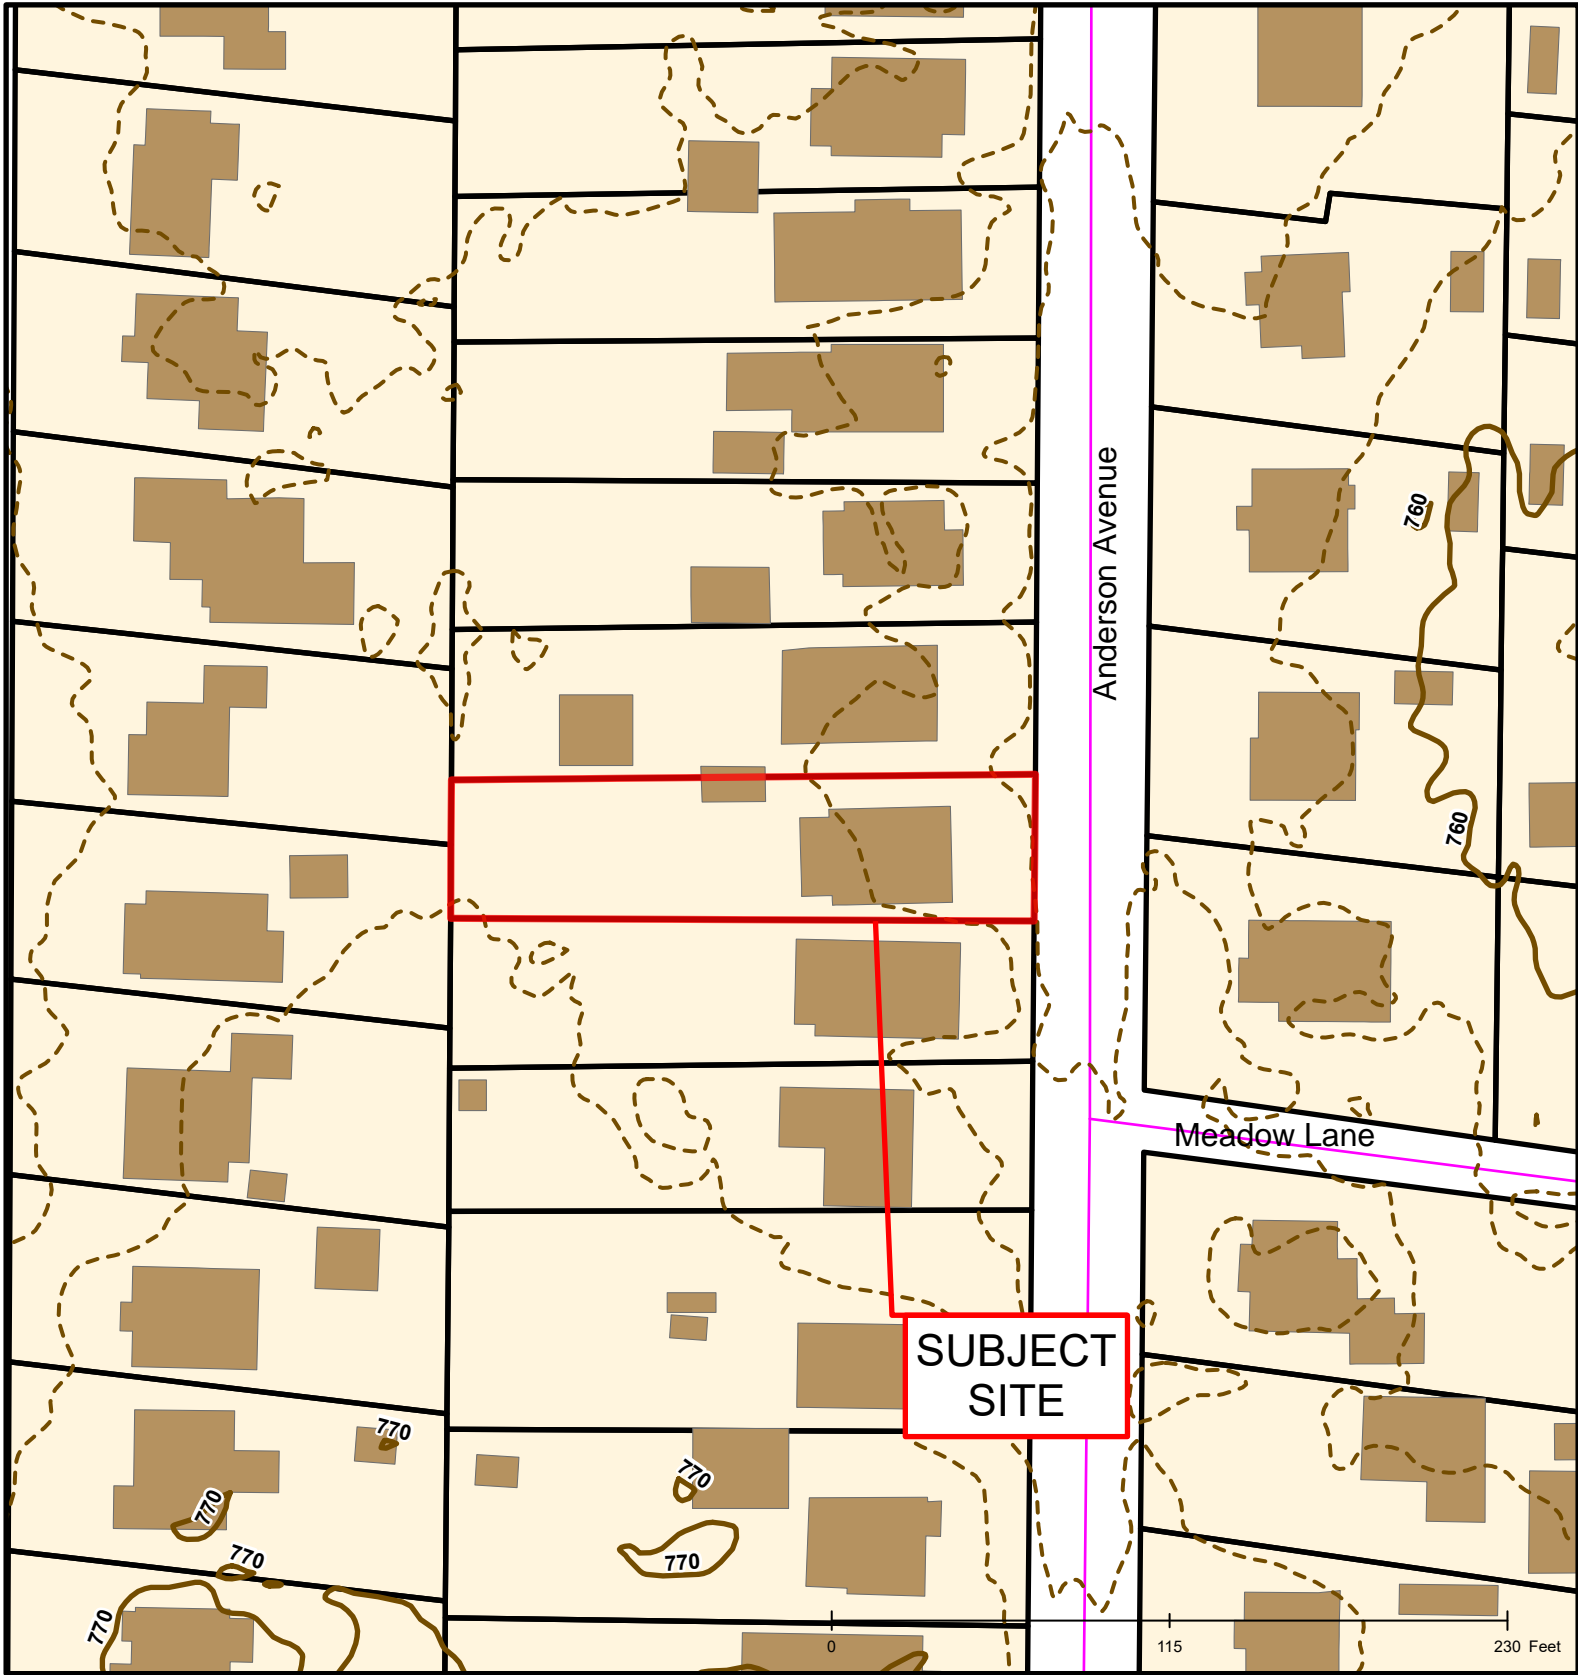

# #22-2020: 103 Anderson Avenue Conditional Use Permit (CUP)

 City Zoning	 Columbia City Limit
 Parcels	

## #22-2020: 103 Anderson Avenue Conditional Use Permit (CUP)