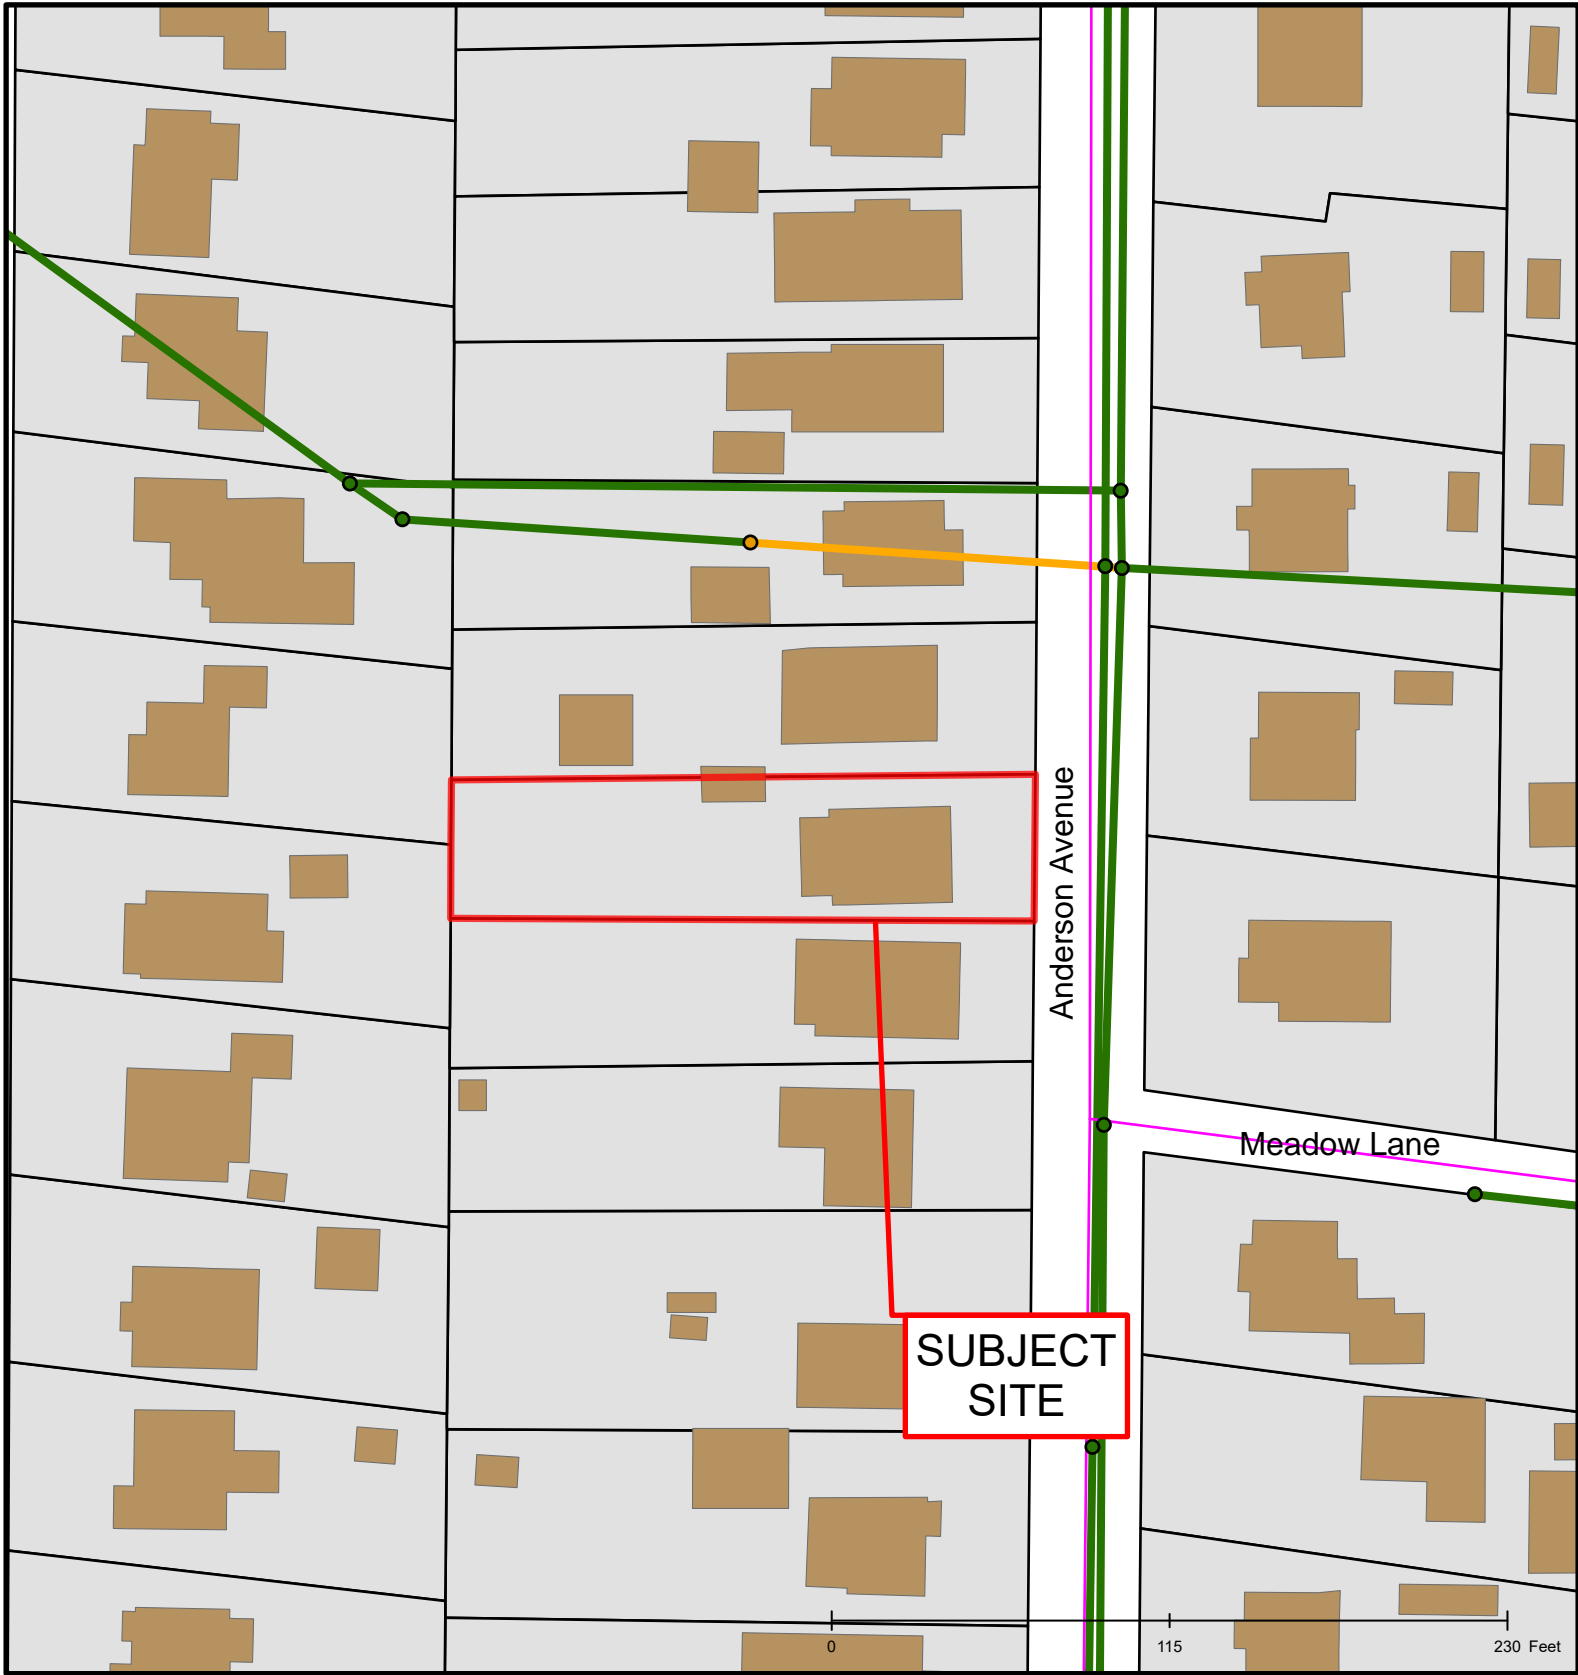

# #22-2020: 103 Anderson Avenue Conditional Use Permit (CUP)

 City Zoning	 Columbia City Limit
 Parcels	

## #22-2020: 103 Anderson Avenue Conditional Use Permit (CUP)