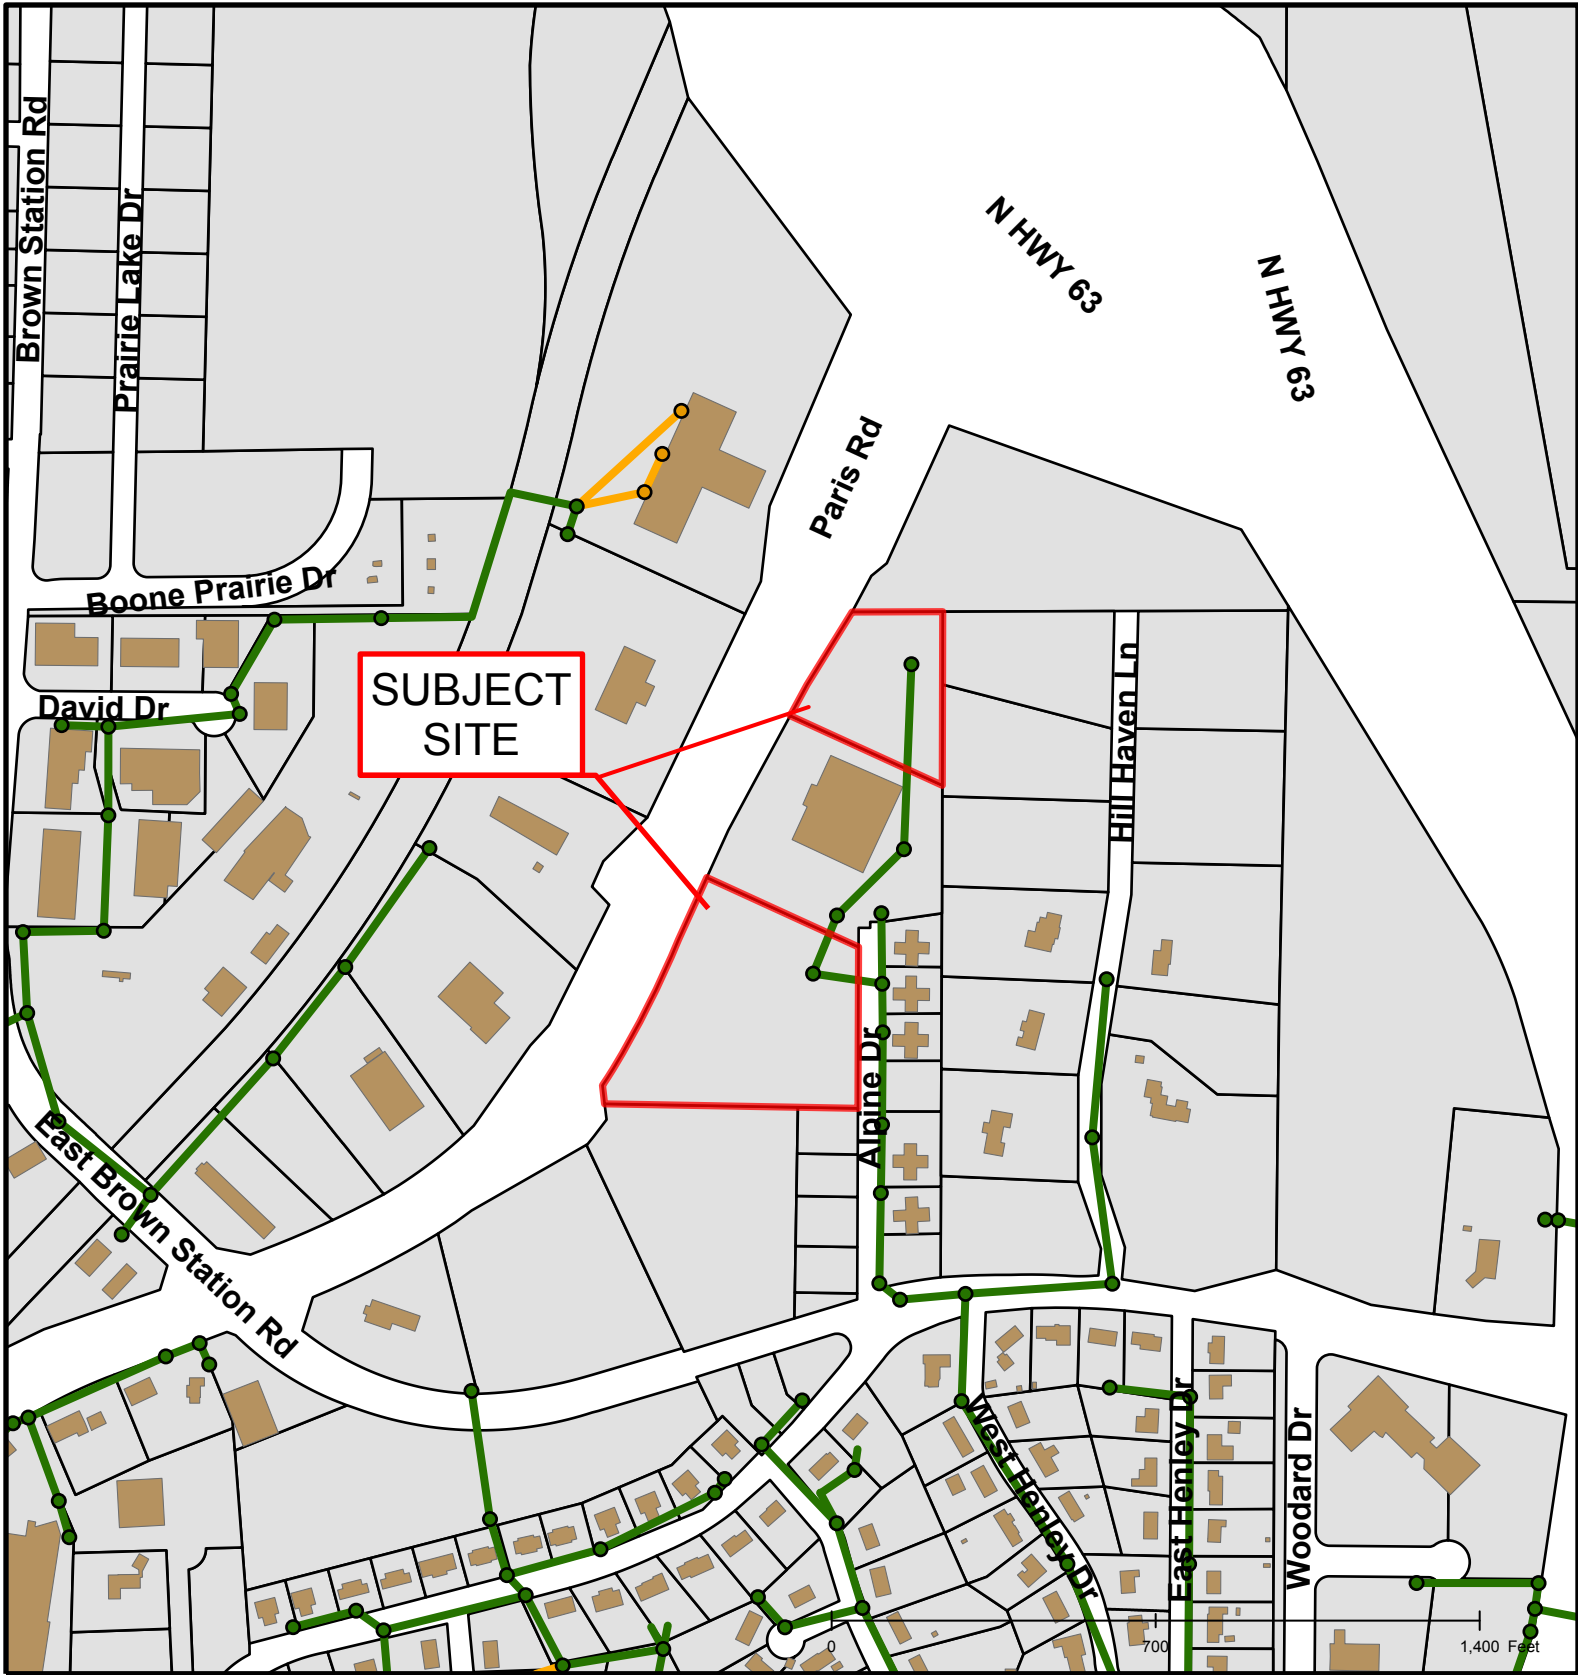

## #18-14: Paris Road Plaza Rezoning

Created by The City of Columbia - Community Development Department

Parcel Data Source: Boone County Assessor

2015 Imagery: Boone County Assessor's Office

Hillshade Data: Boone County GIS Office

## #18-14: Paris Road Plaza Rezoning