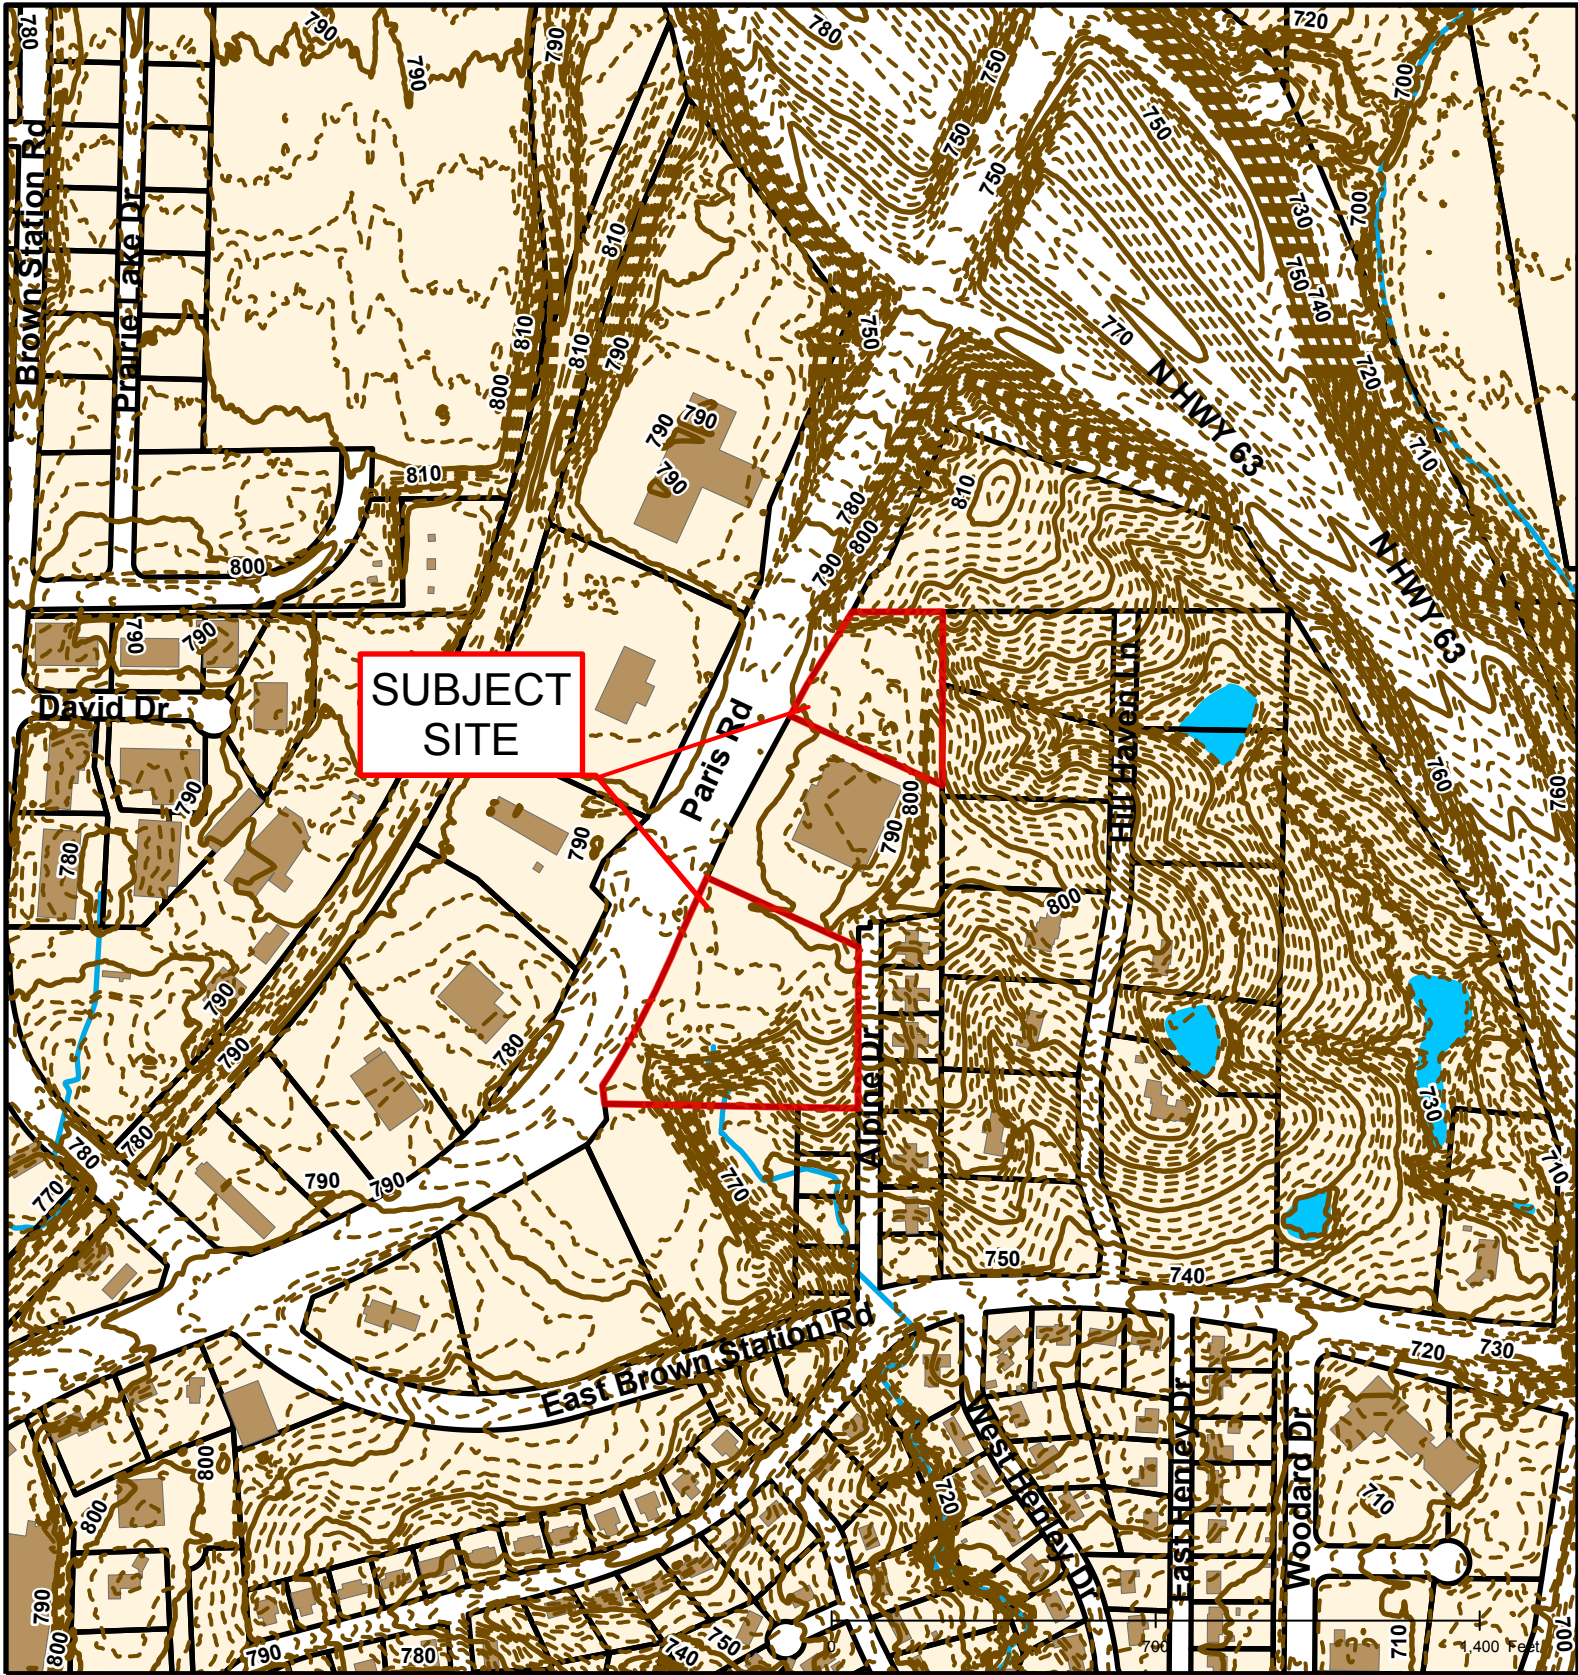

## #18-14: Paris Road Plaza Rezoning

Created by The City of Columbia - Community Development Department

Parcel Data Source: Boone County Assessor

2015 Imagery: Boone County Assessor's Office

Hillshade Data: Boone County GIS Office

## #18-14: Paris Road Plaza Rezoning