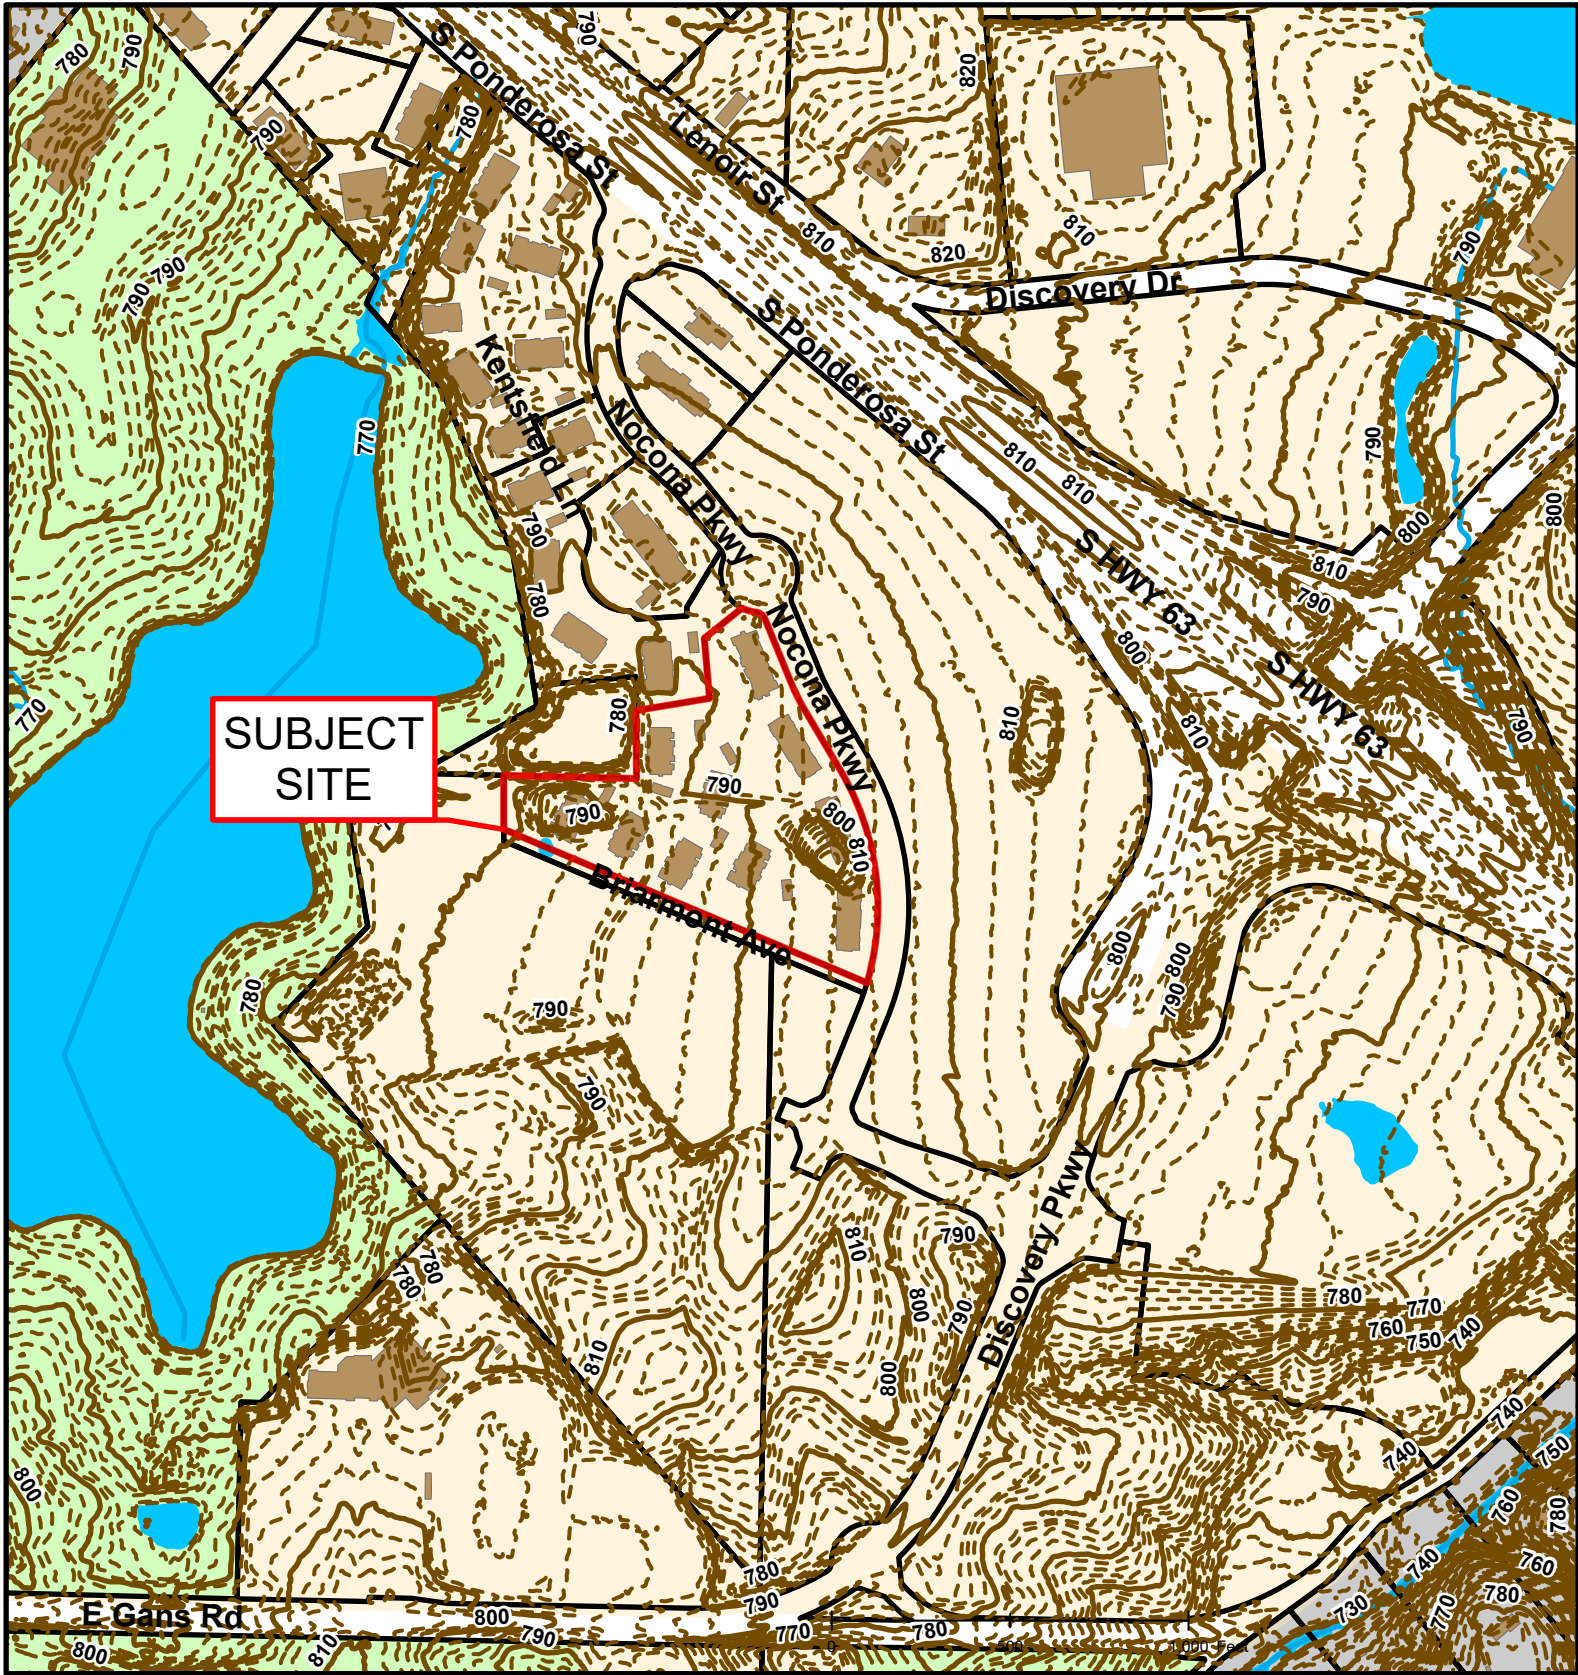

# #114-2020: Discovery Park Plat 4 PD Plan Amendment

|   |   |
|---|---|
|  City Zoning |  Boone County Zoning |
|  Parcels     |  Columbia City Limit |

## #114-2020: Discovery Park Plat 4 PD Plan Amendment

SUBJECT SITE

## #114-2020: Discovery Park Plat 4 PD Plan Amendment