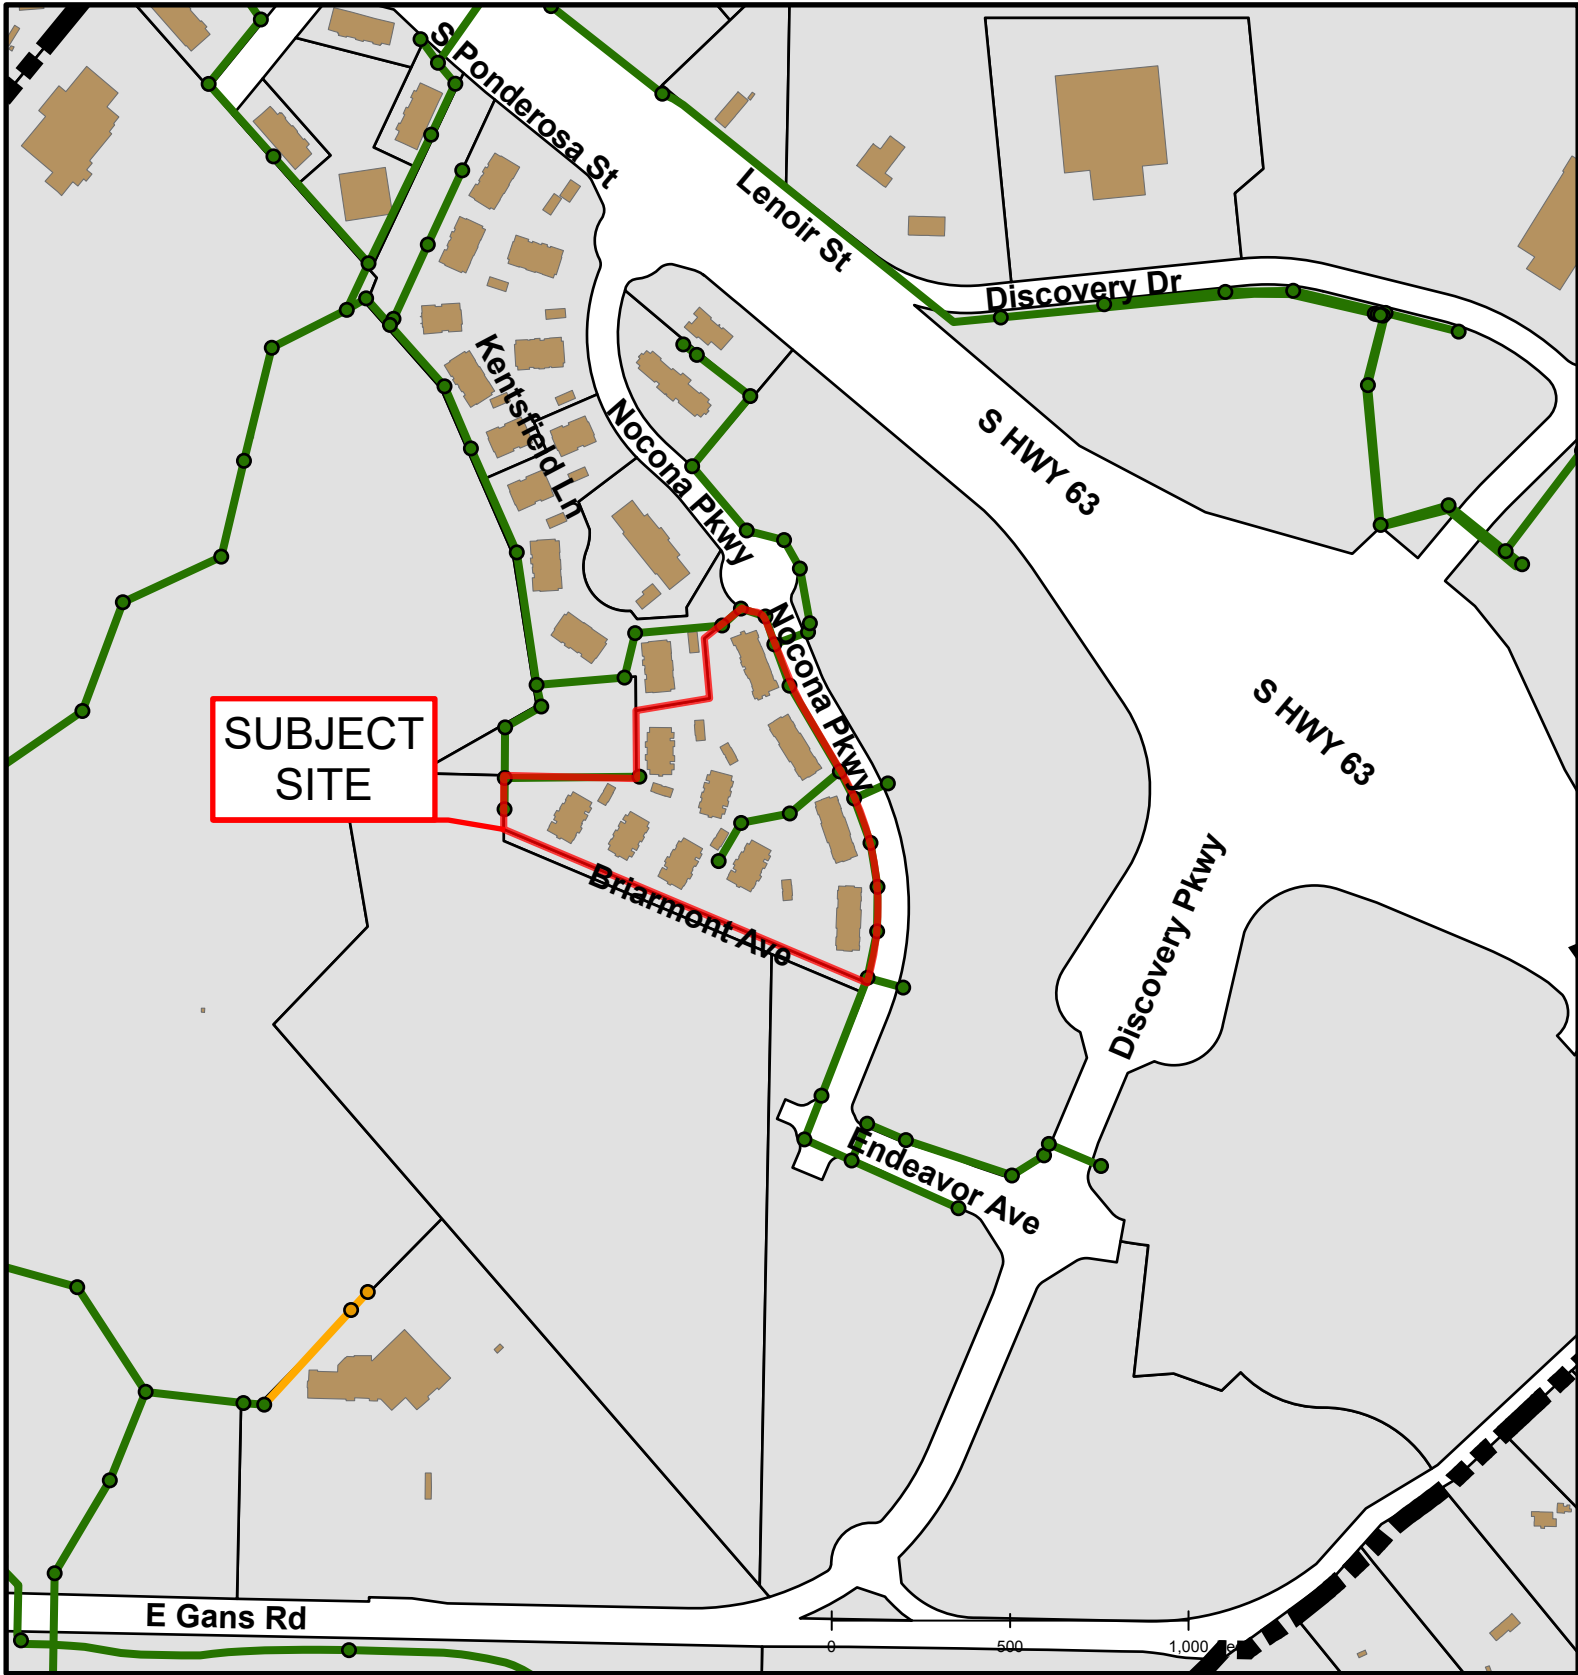

# #114-2020: Discovery Park Plat 4 PD Plan Amendment

|   |   |
|---|---|
|  City Zoning |  Boone County Zoning |
|  Parcels     |  Columbia City Limit |

## #114-2020: Discovery Park Plat 4 PD Plan Amendment

SUBJECT SITE