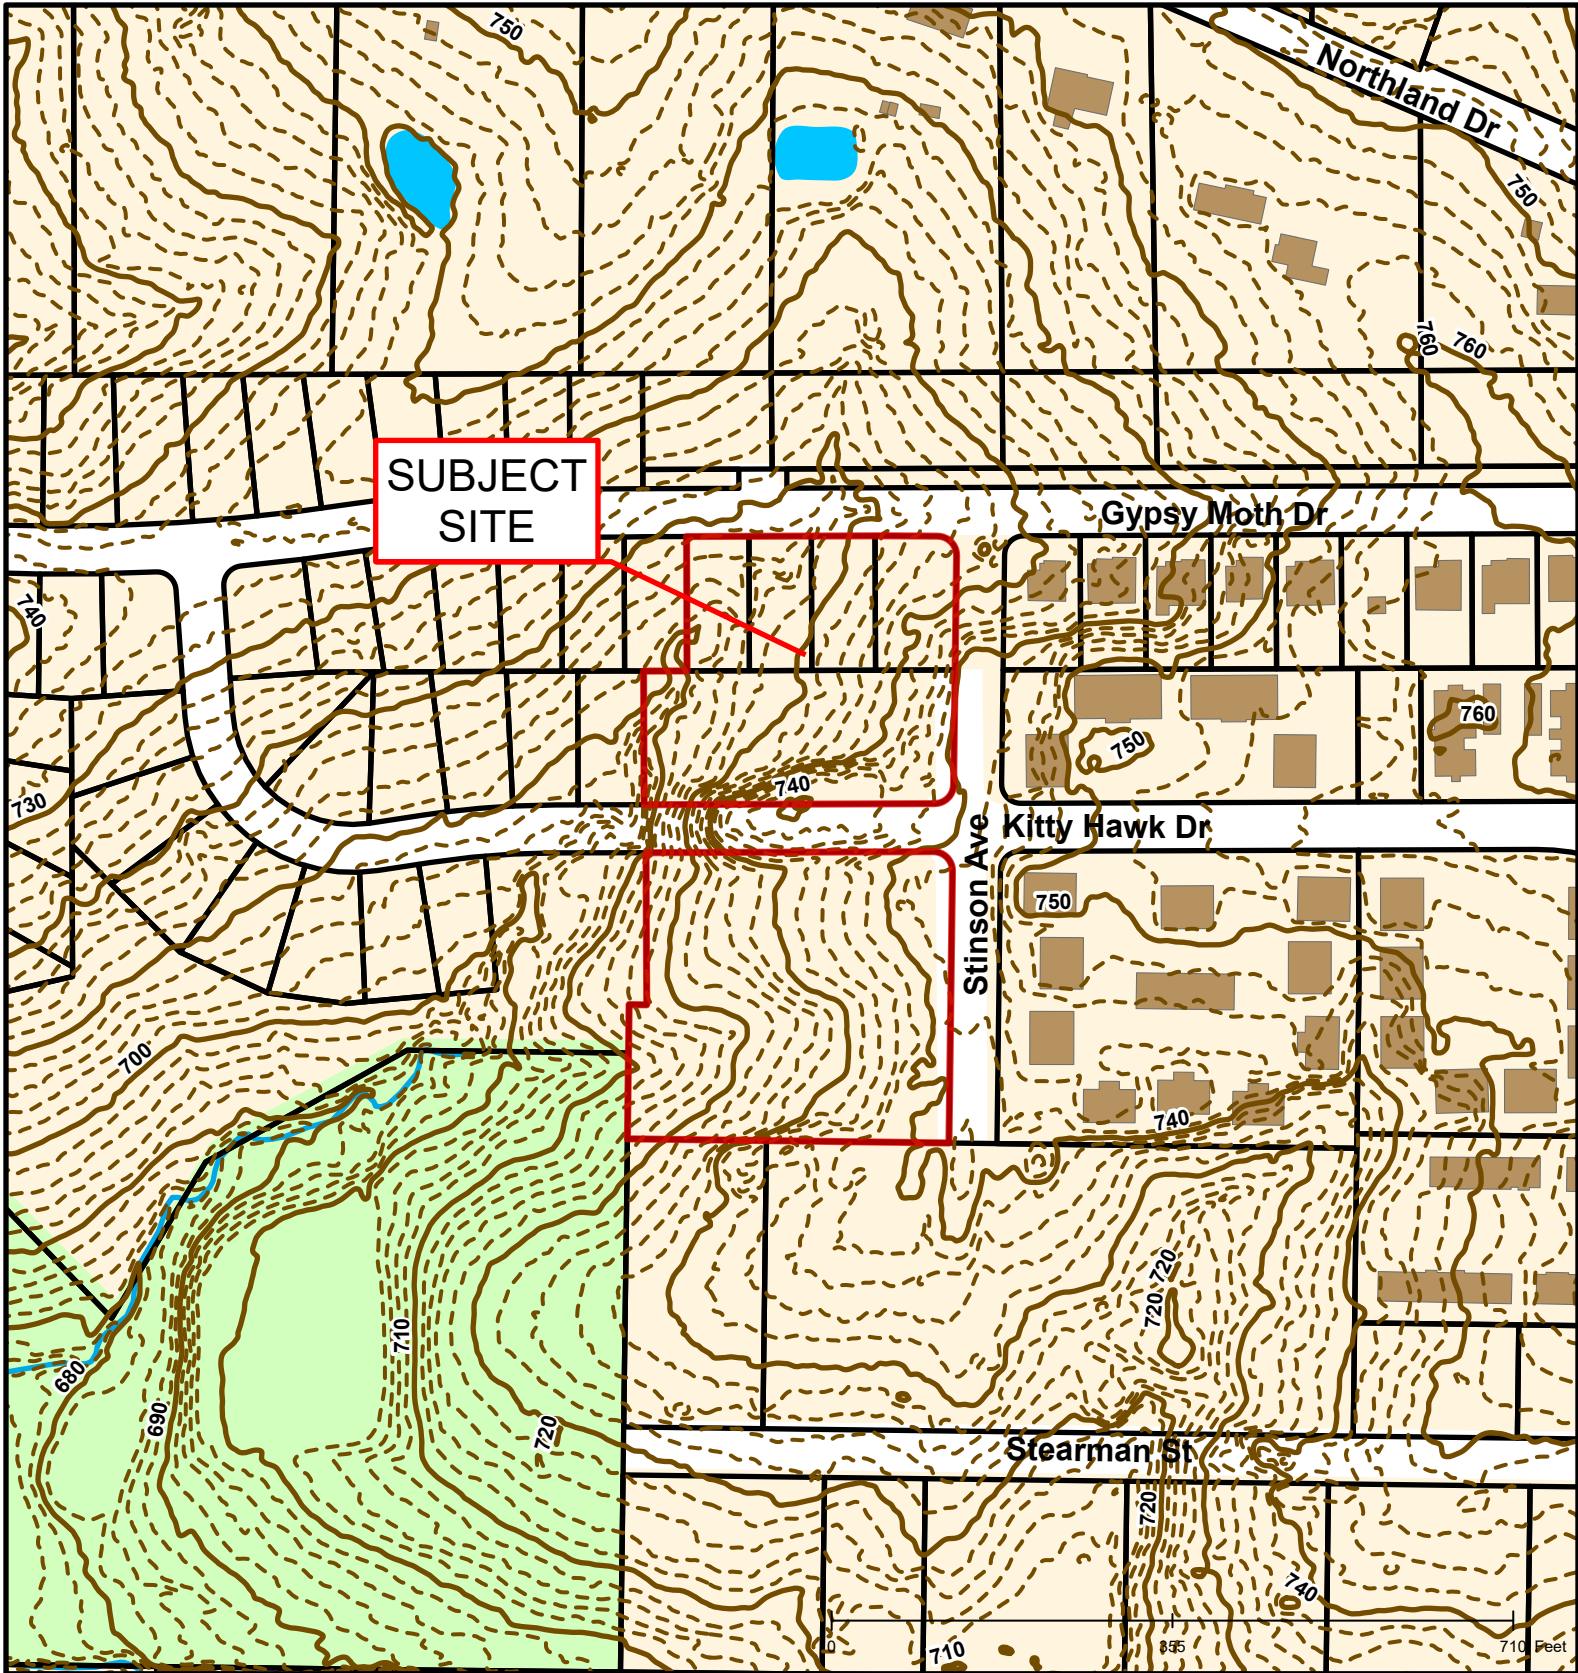

#162-2019: Kitty Hawk Manor, Plat No. 7A Replat/Resubdivision

#162-2019: Kitty Hawk Manor, Plat No. 7A Replat/Resubdivision

#162-2019: Kitty Hawk Manor, Plat No. 7A Replat/Resubdivision

Created by The City of Columbia - Community Development Department

Parcel Data Source: Boone County Assessor

2017 Imagery: Boone County Assessor's Office

Hillshade Data: Boone County GIS