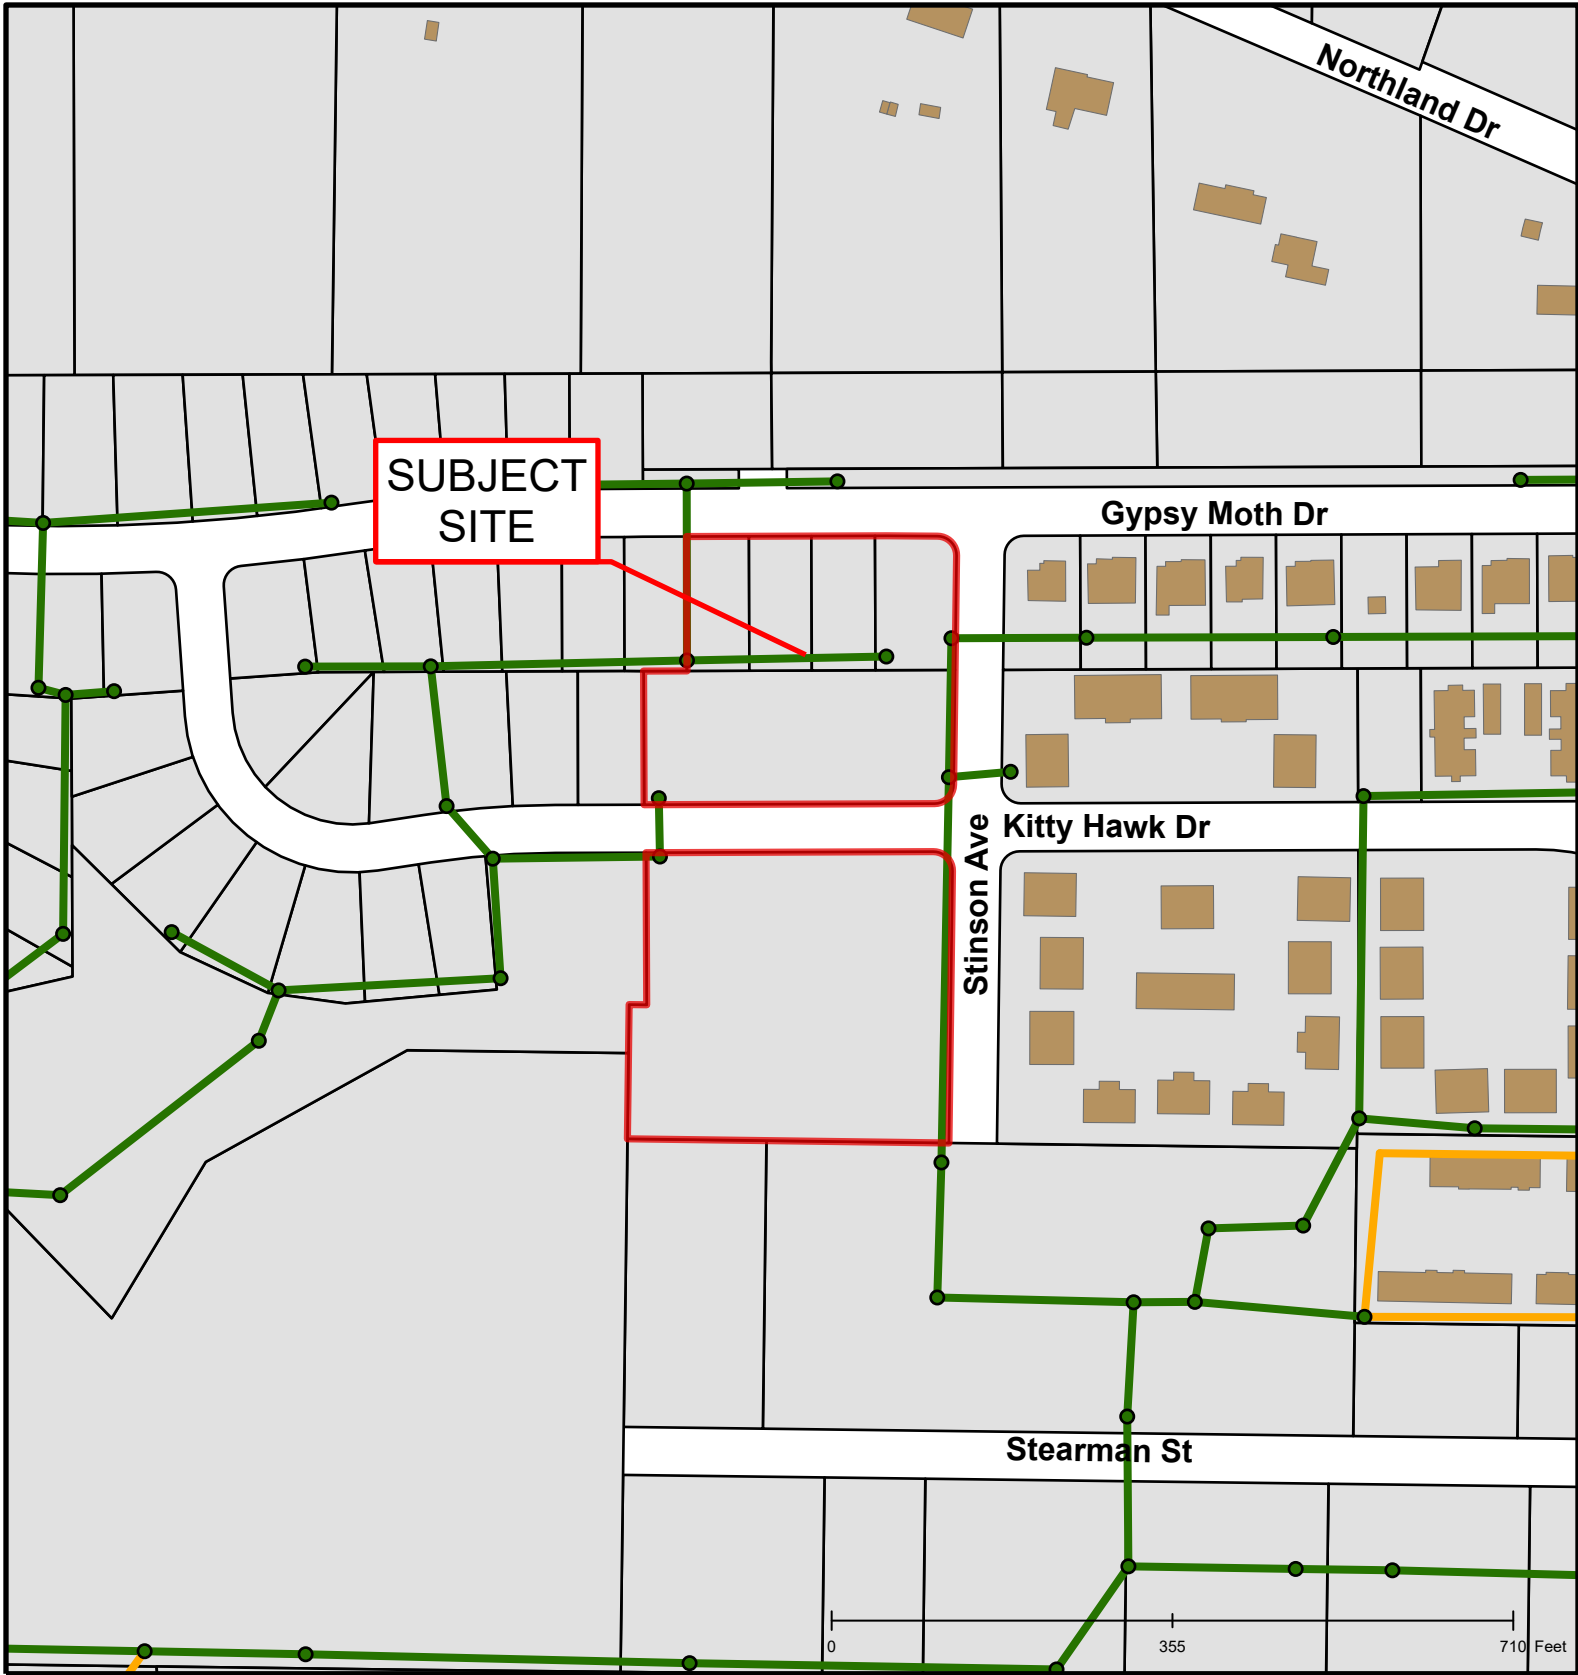

#162-2019: Kitty Hawk Manor, Plat No. 7A Replat/Resubdivision

#162-2019: Kitty Hawk Manor, Plat No. 7A Replat/Resubdivision

#162-2019: Kitty Hawk Manor, Plat No. 7A Replat/Resubdivision

Created by The City of Columbia - Community Development Department

Parcel Data Source: Boone County Assessor

2017 Imagery: Boone County Assessor's Office

Hillshade Data: Boone County GIS