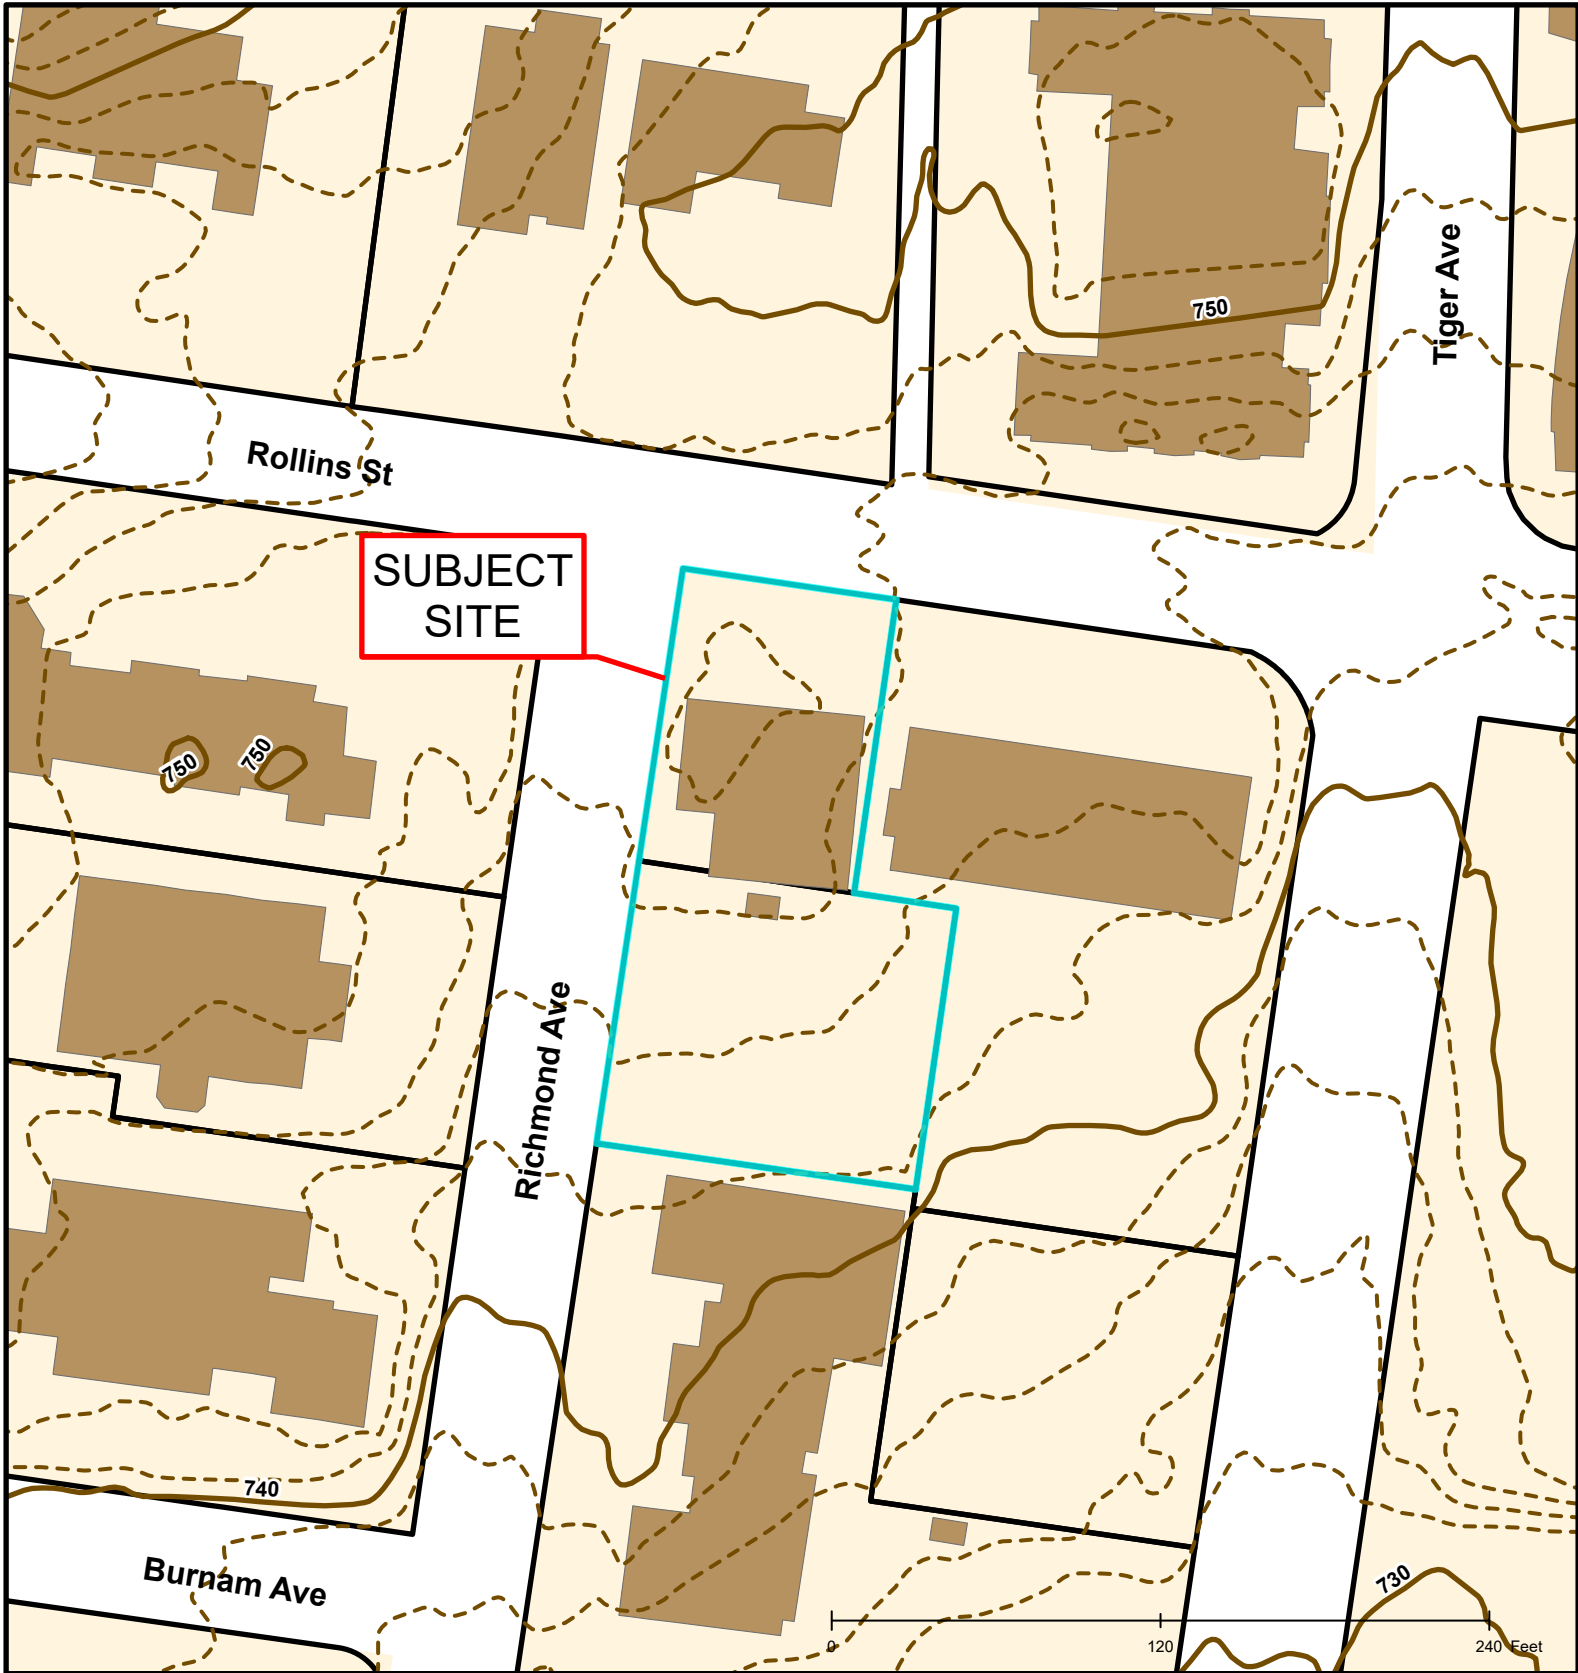

#108-2021: 600 Rollins Street Final Plat

 City Zoning	 Columbia City Limit
 Parcels	

#108-2021: 600 Rollins Street Final Plat

SUBJECT SITE

#108-2021: 600 Rollins Street Final Plat

#108-2021: 600 Rollins Street Final Plat