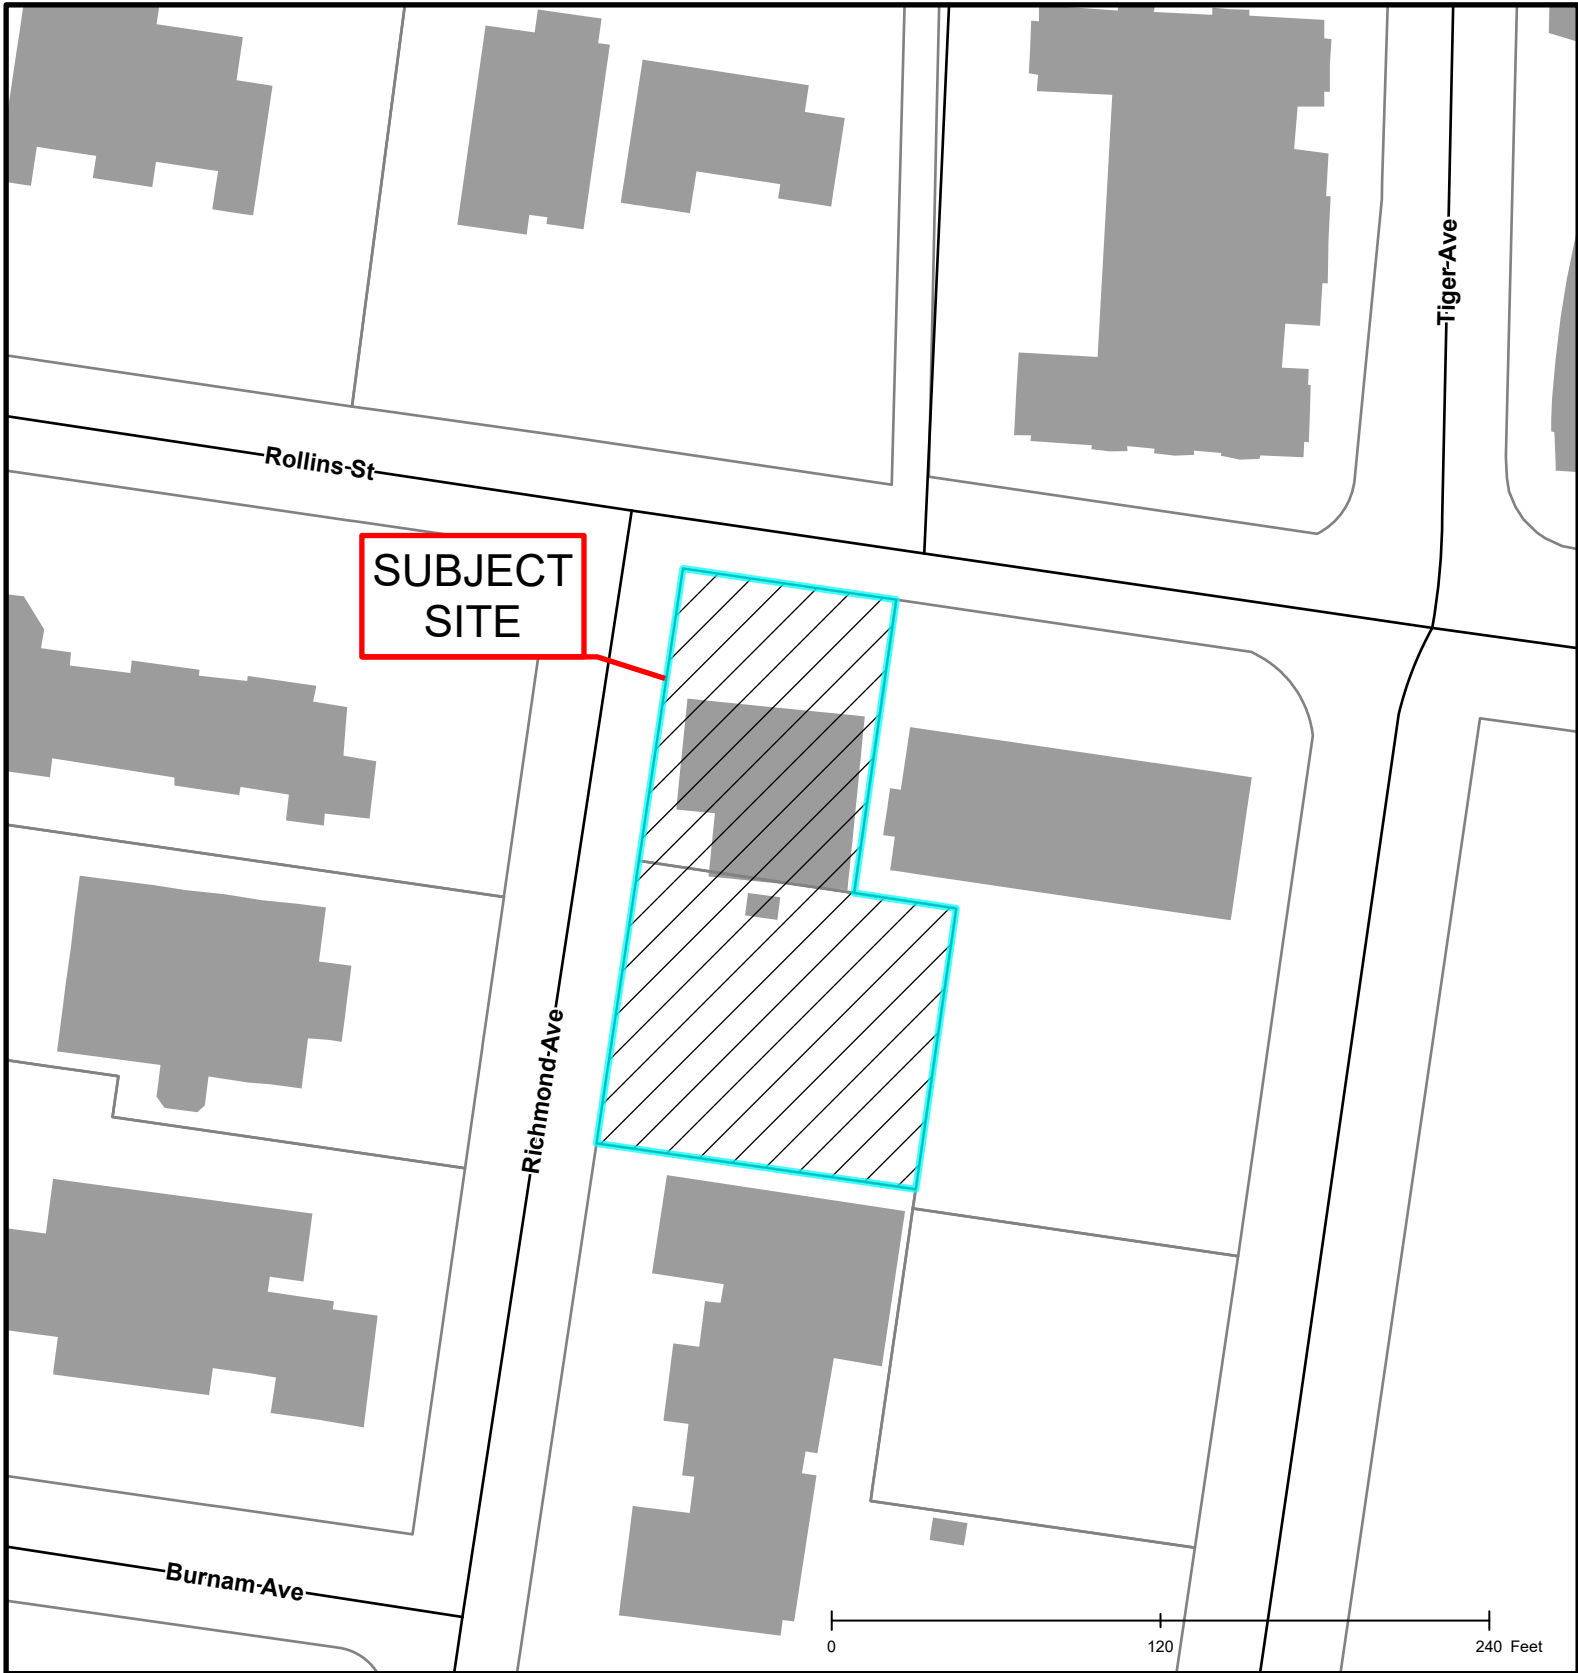

#108-2021: 600 Rollins Street Final Plat

 City Zoning	 Columbia City Limit
 Parcels	

#108-2021: 600 Rollins Street Final Plat

SUBJECT SITE

#108-2021: 600 Rollins Street Final Plat

#108-2021: 600 Rollins Street Final Plat