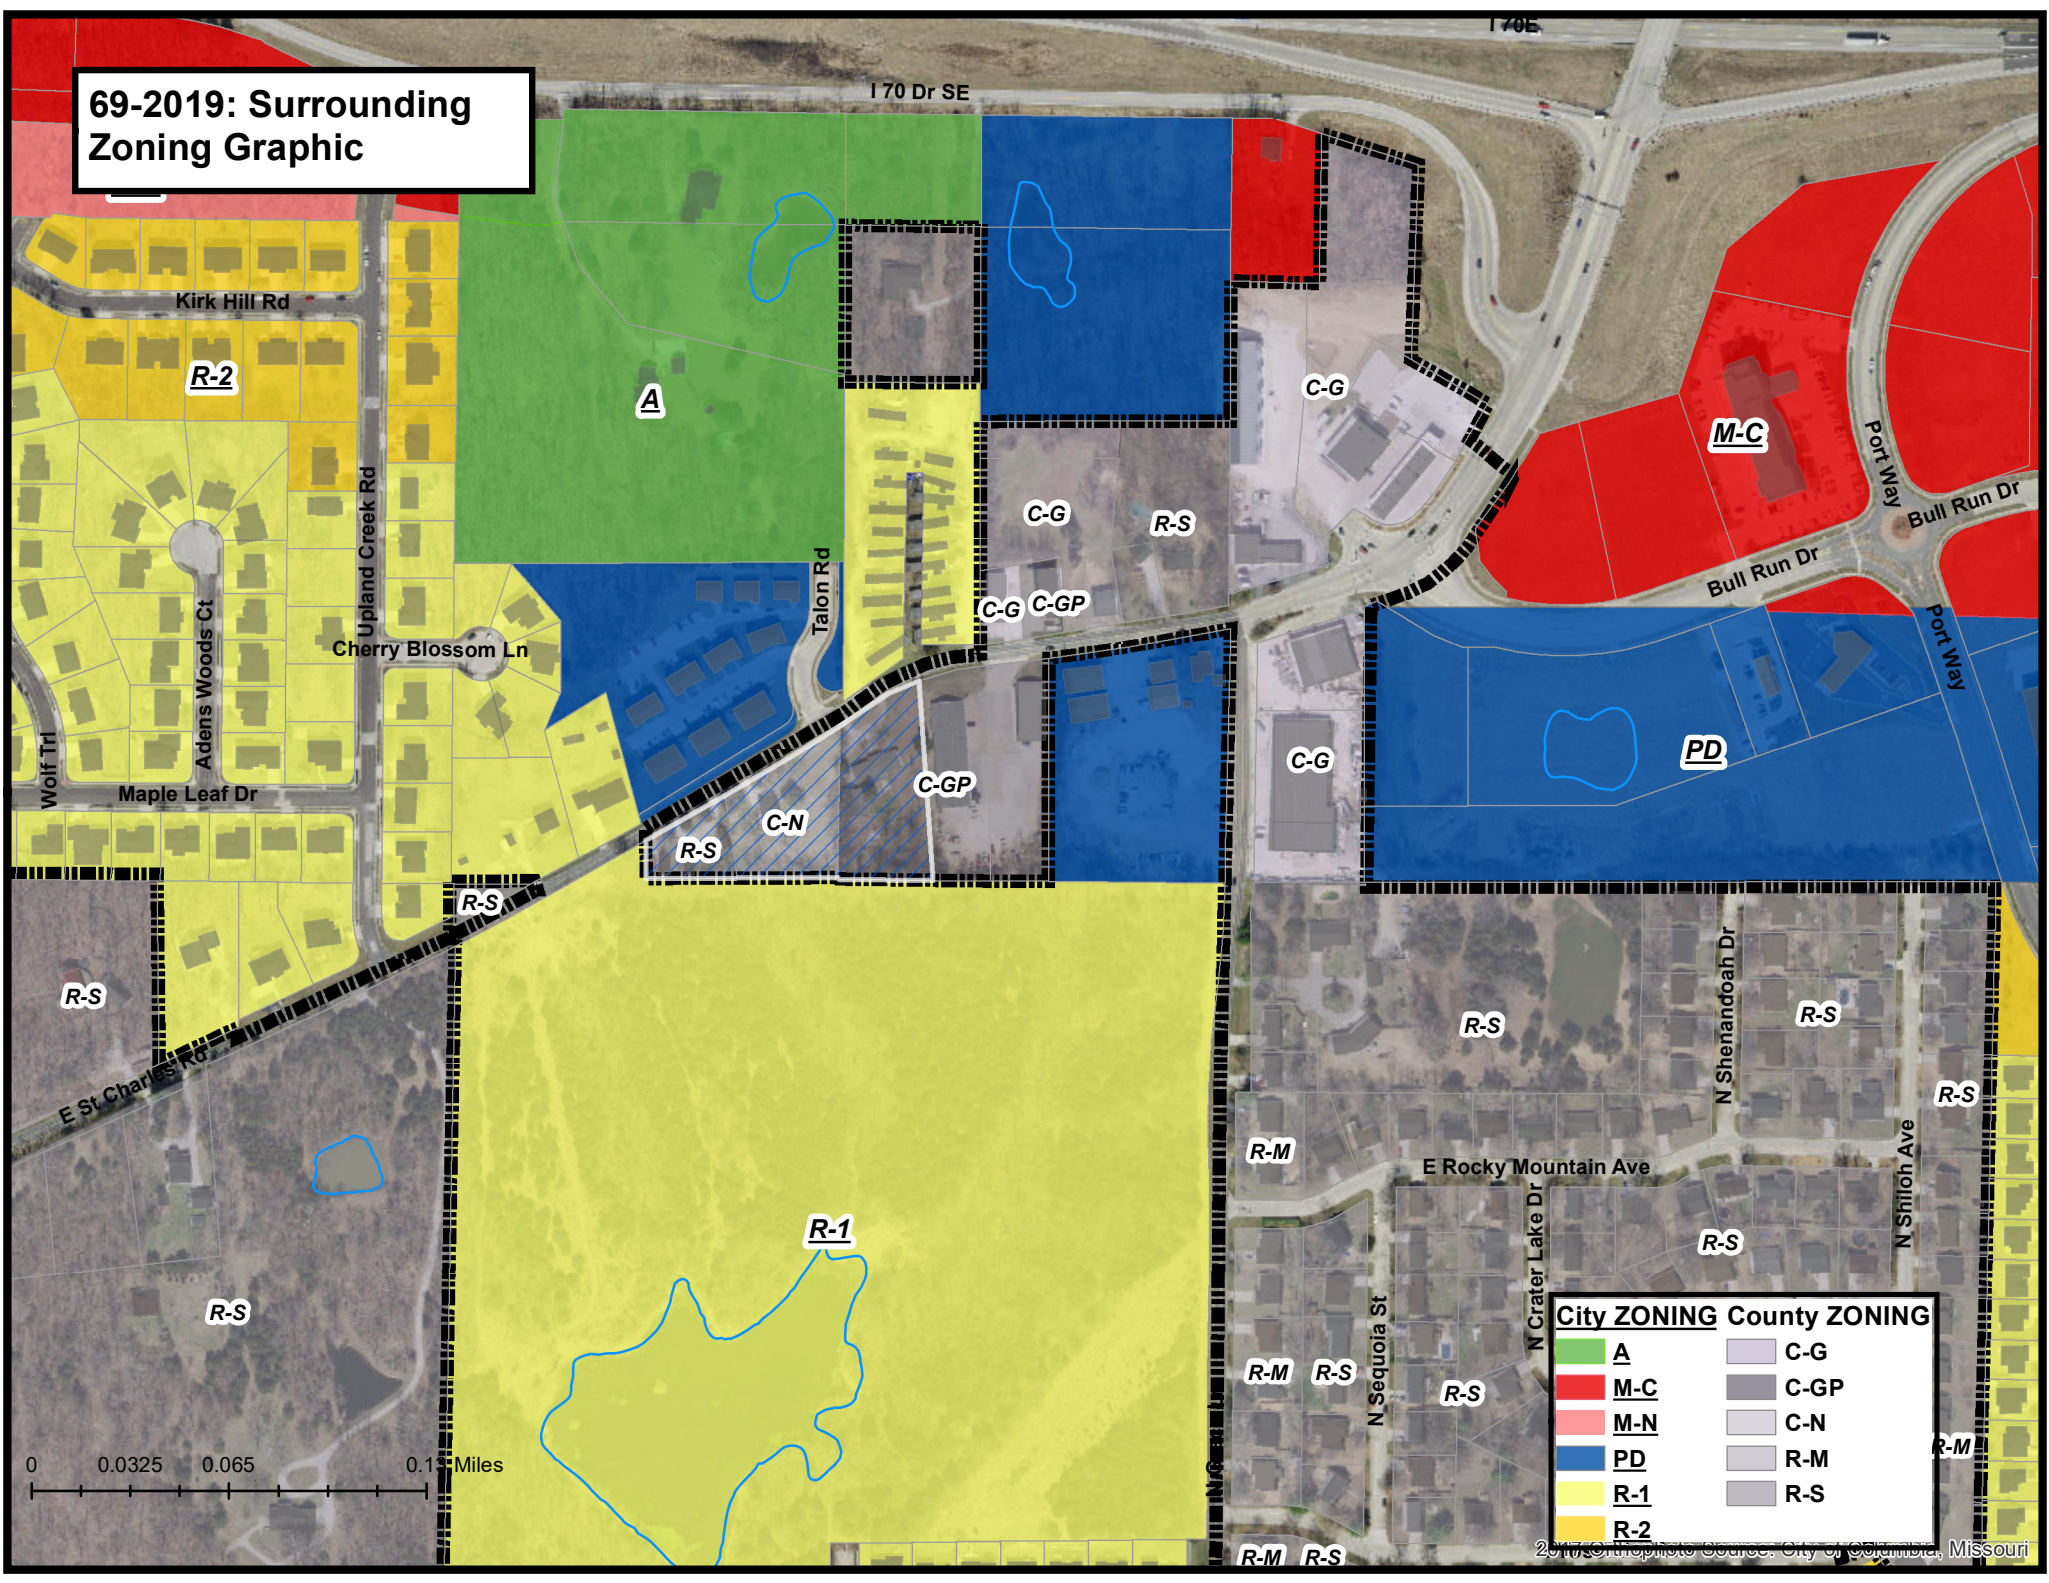

# 69-2019: Surrounding Zoning Graphic

0 0.0325 0.065 0.1 Miles

City ZONING		County ZONING	
<span style="color: green;">■</span> A	<span style="color: red;">■</span> M-C	<span style="color: lightpurple;">■</span> C-G	<span style="color: darkpurple;">■</span> C-GP
<span style="color: pink;">■</span> M-N	<span style="color: blue;">■</span> PD	<span style="color: grey;">■</span> C-N	<span style="color: lightgrey;">■</span> R-M
<span style="color: yellow;">■</span> R-1	<span style="color: orange;">■</span> R-2	<span style="color: darkgrey;">■</span> R-S	