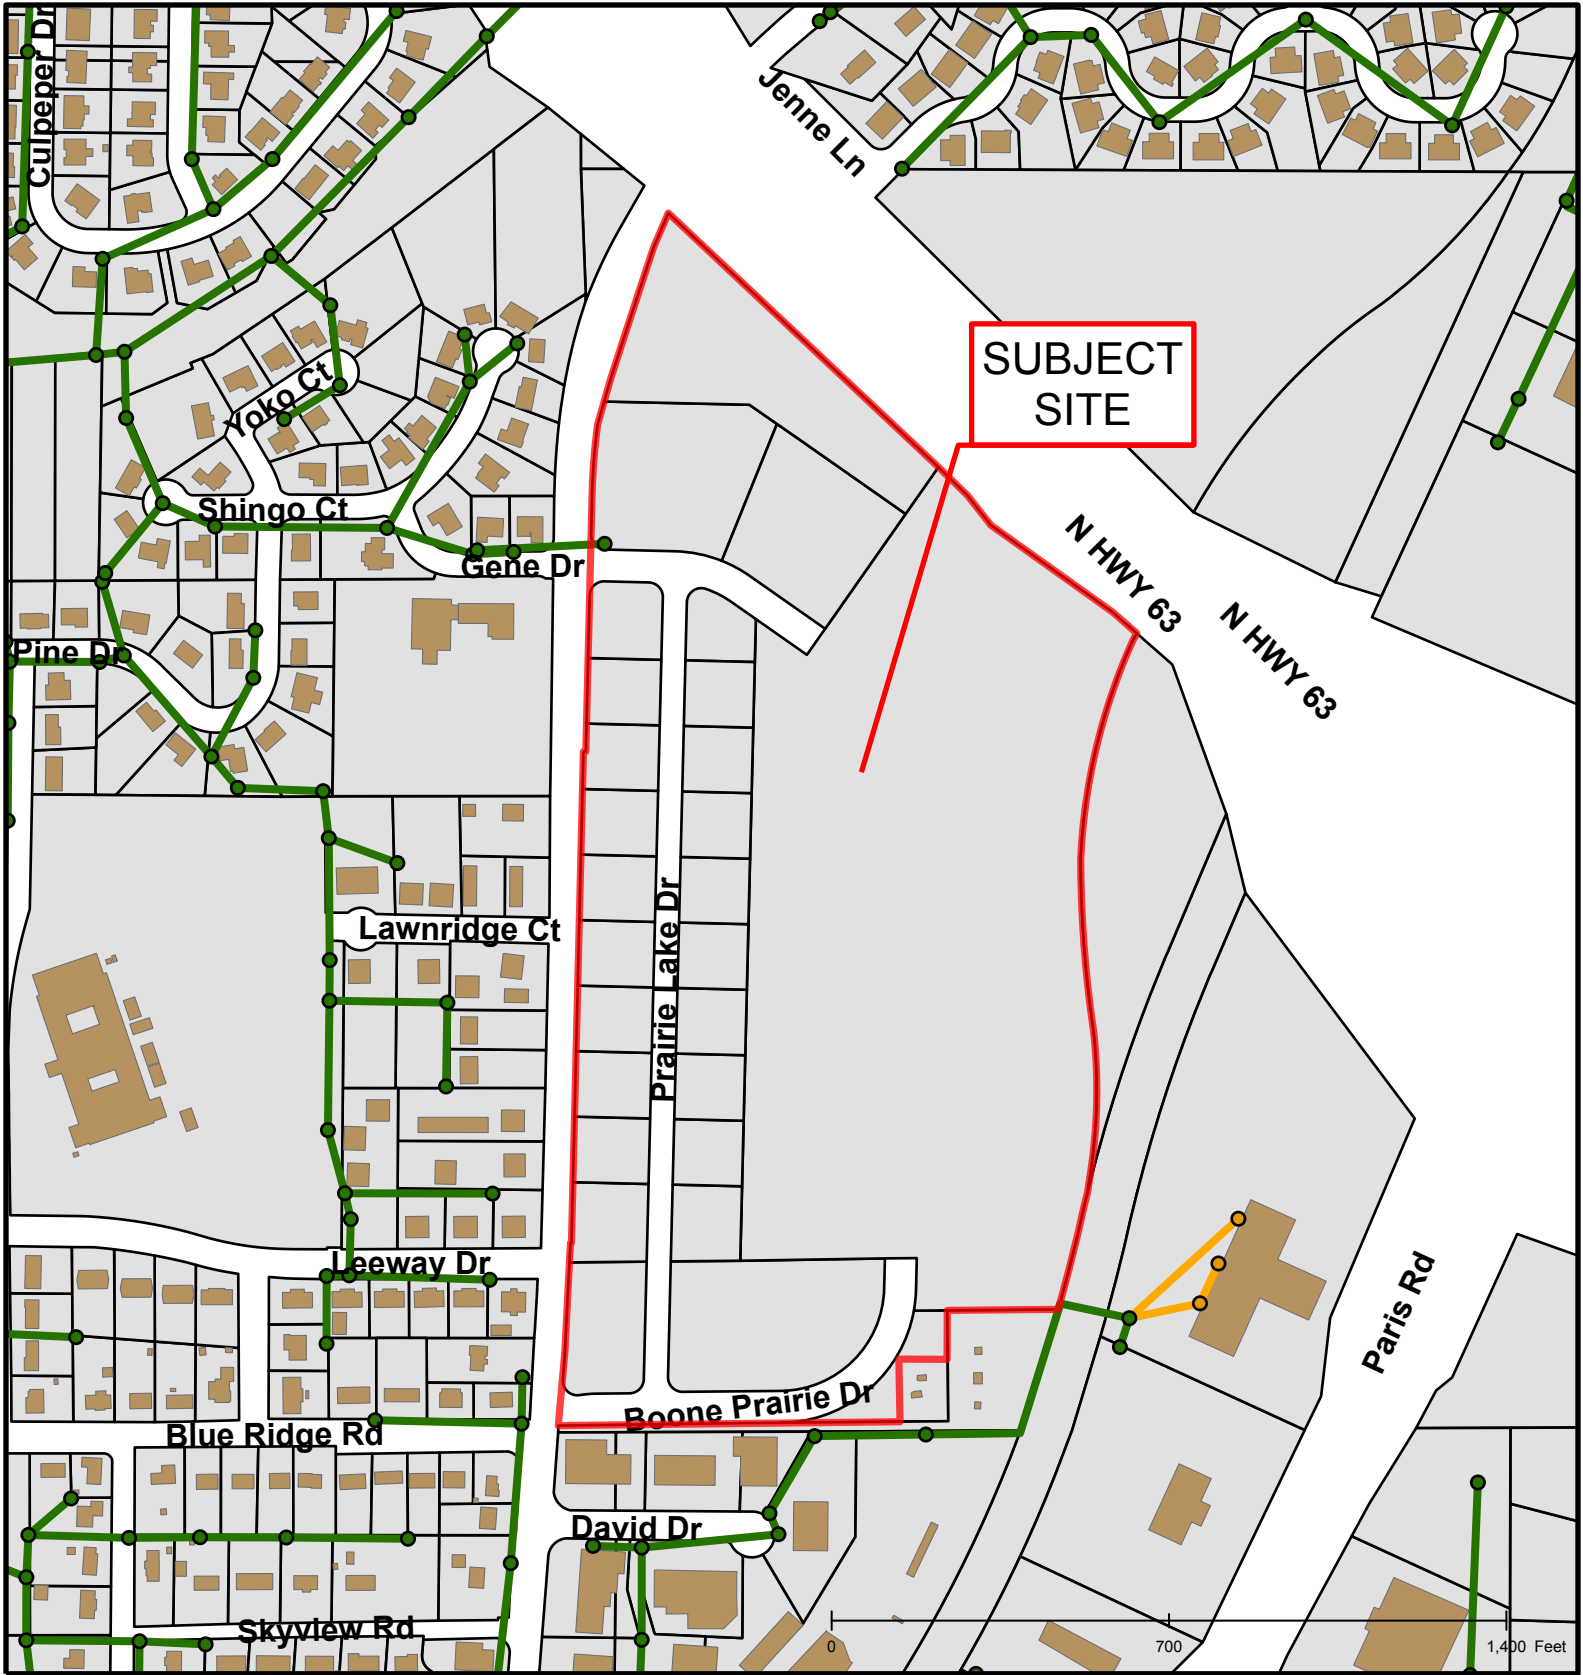

#117-19 Boone Prairie Preliminary Plat

Legend	
Roads	Scenic Route
City Zoning DISTRICT	U-C Benton Stephens Urban Conservation District
100-Year Floodplain	U-C East Campus Urban Conservation District
	City Zoning
	Parcels
	Boone County Zoning
	Columbia City Limit

#117-19 Boone Prairie Preliminary Plat

SUBJECT SITE

#117-19 Boone Prairie Preliminary Plat

Legend			
	Private Sanitary Structure	Sanitary Lines	
SUBTYPE	UMC	SUBTYPE	Univ. of Missouri Line
BCRSD	Roads	BCRSD	Columbia City Limit
City Sanitary Structure		City Sanitary Line	Building Footprint