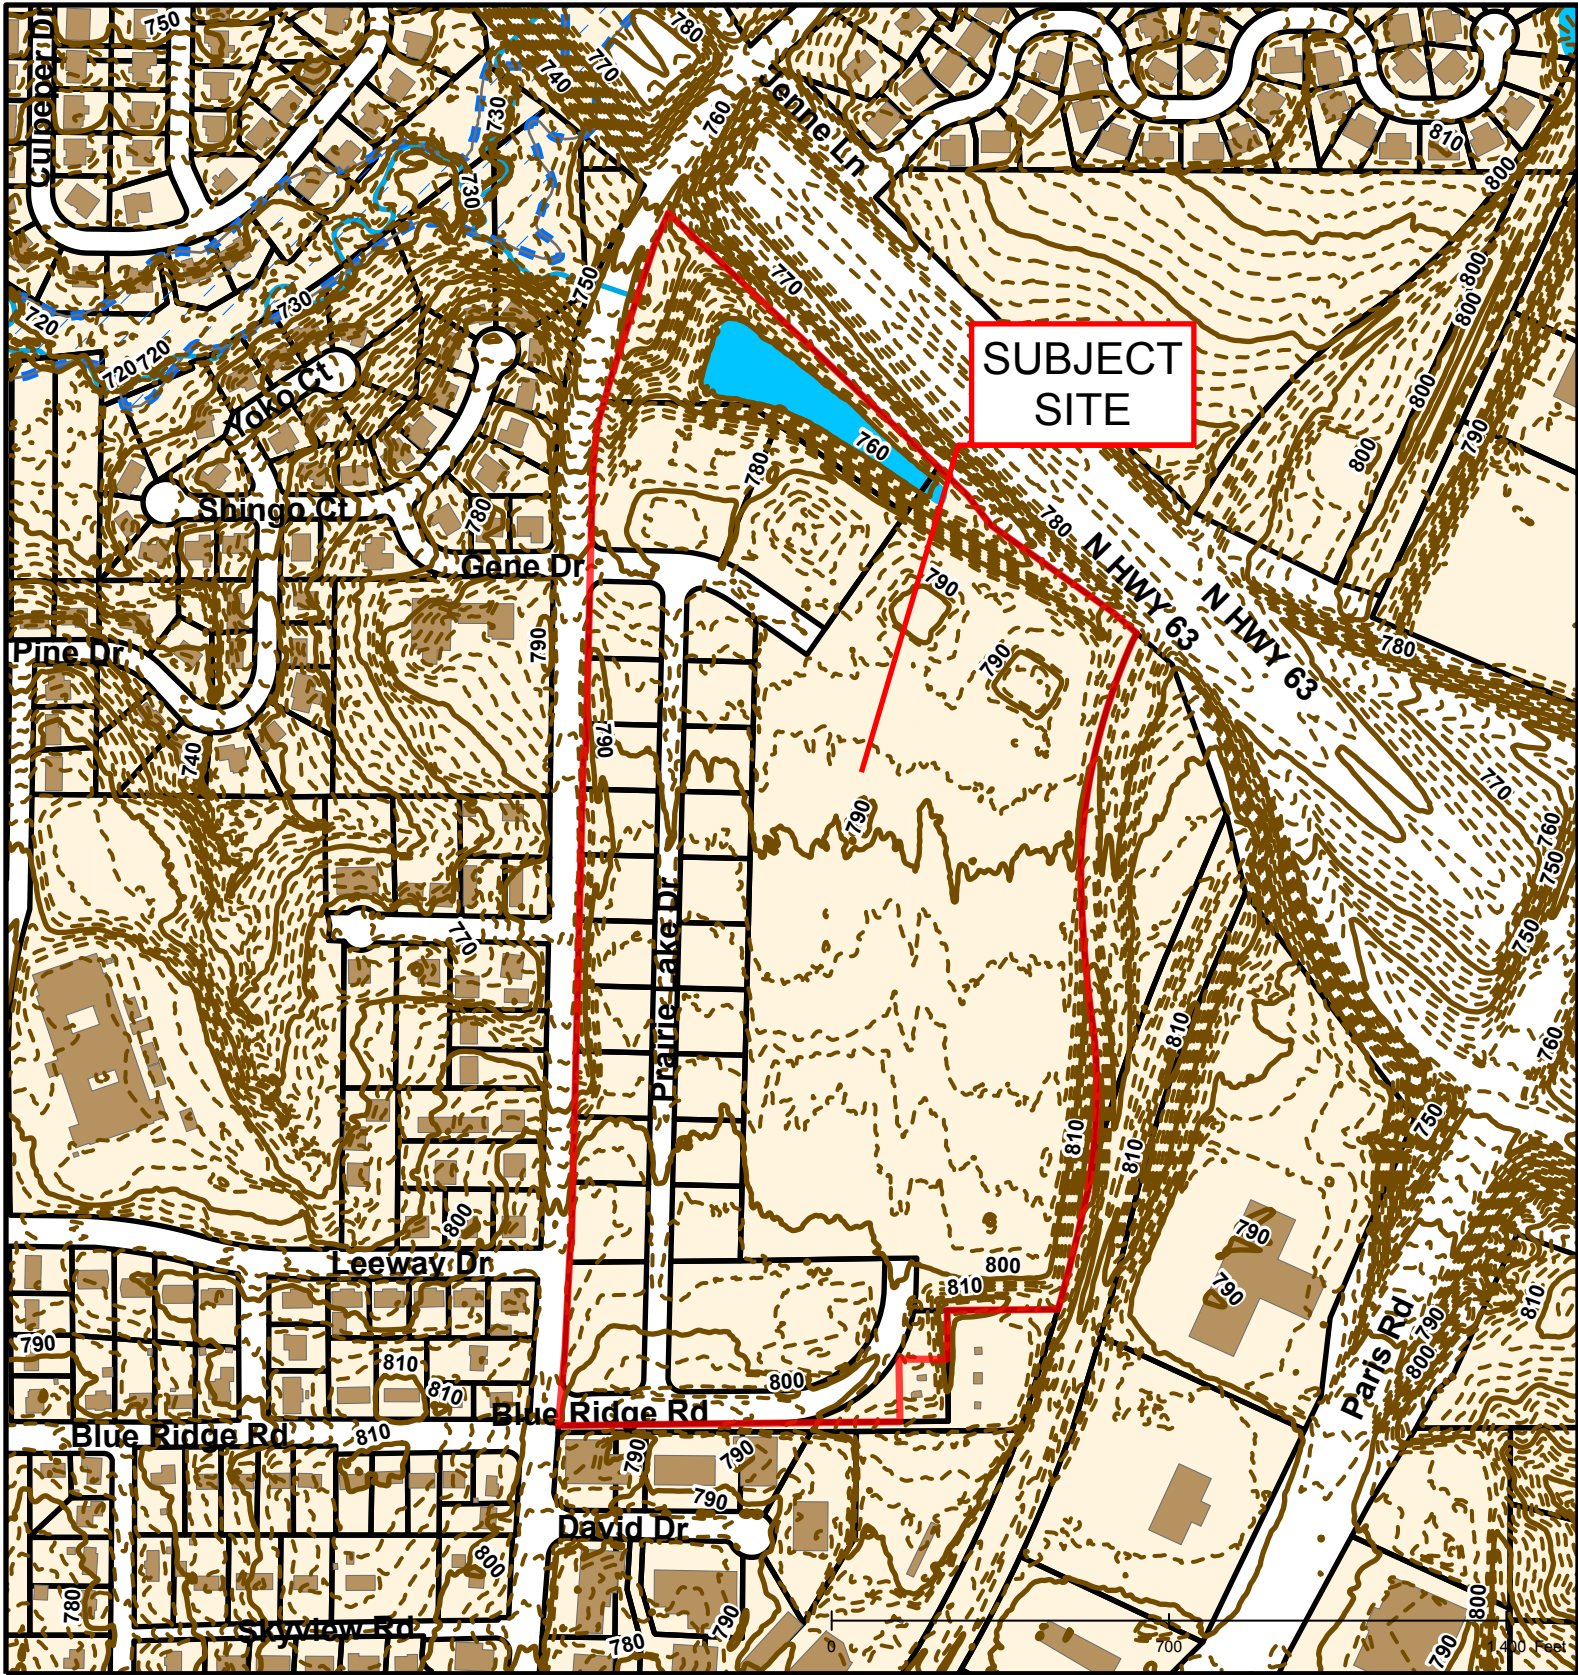

#117-19 Boone Prairie Preliminary Plat

Legend	
Roads	Scenic Route
City Zoning DISTRICT	U-C Benton Stephens Urban Conservation District
100-Year Floodplain	U-C East Campus Urban Conservation District
	City Zoning
	Parcels
	Boone County Zoning
	Columbia City Limit

#117-19 Boone Prairie Preliminary Plat

SUBJECT SITE

#117-19 Boone Prairie Preliminary Plat

Legend			
	Private Sanitary Structure	Sanitary Lines	
SUBTYPE	UMC	SUBTYPE	Univ. of Missouri Line
BCRSD	Roads	BCRSD	Columbia City Limit
City Sanitary Structure		City Sanitary Line	Building Footprint