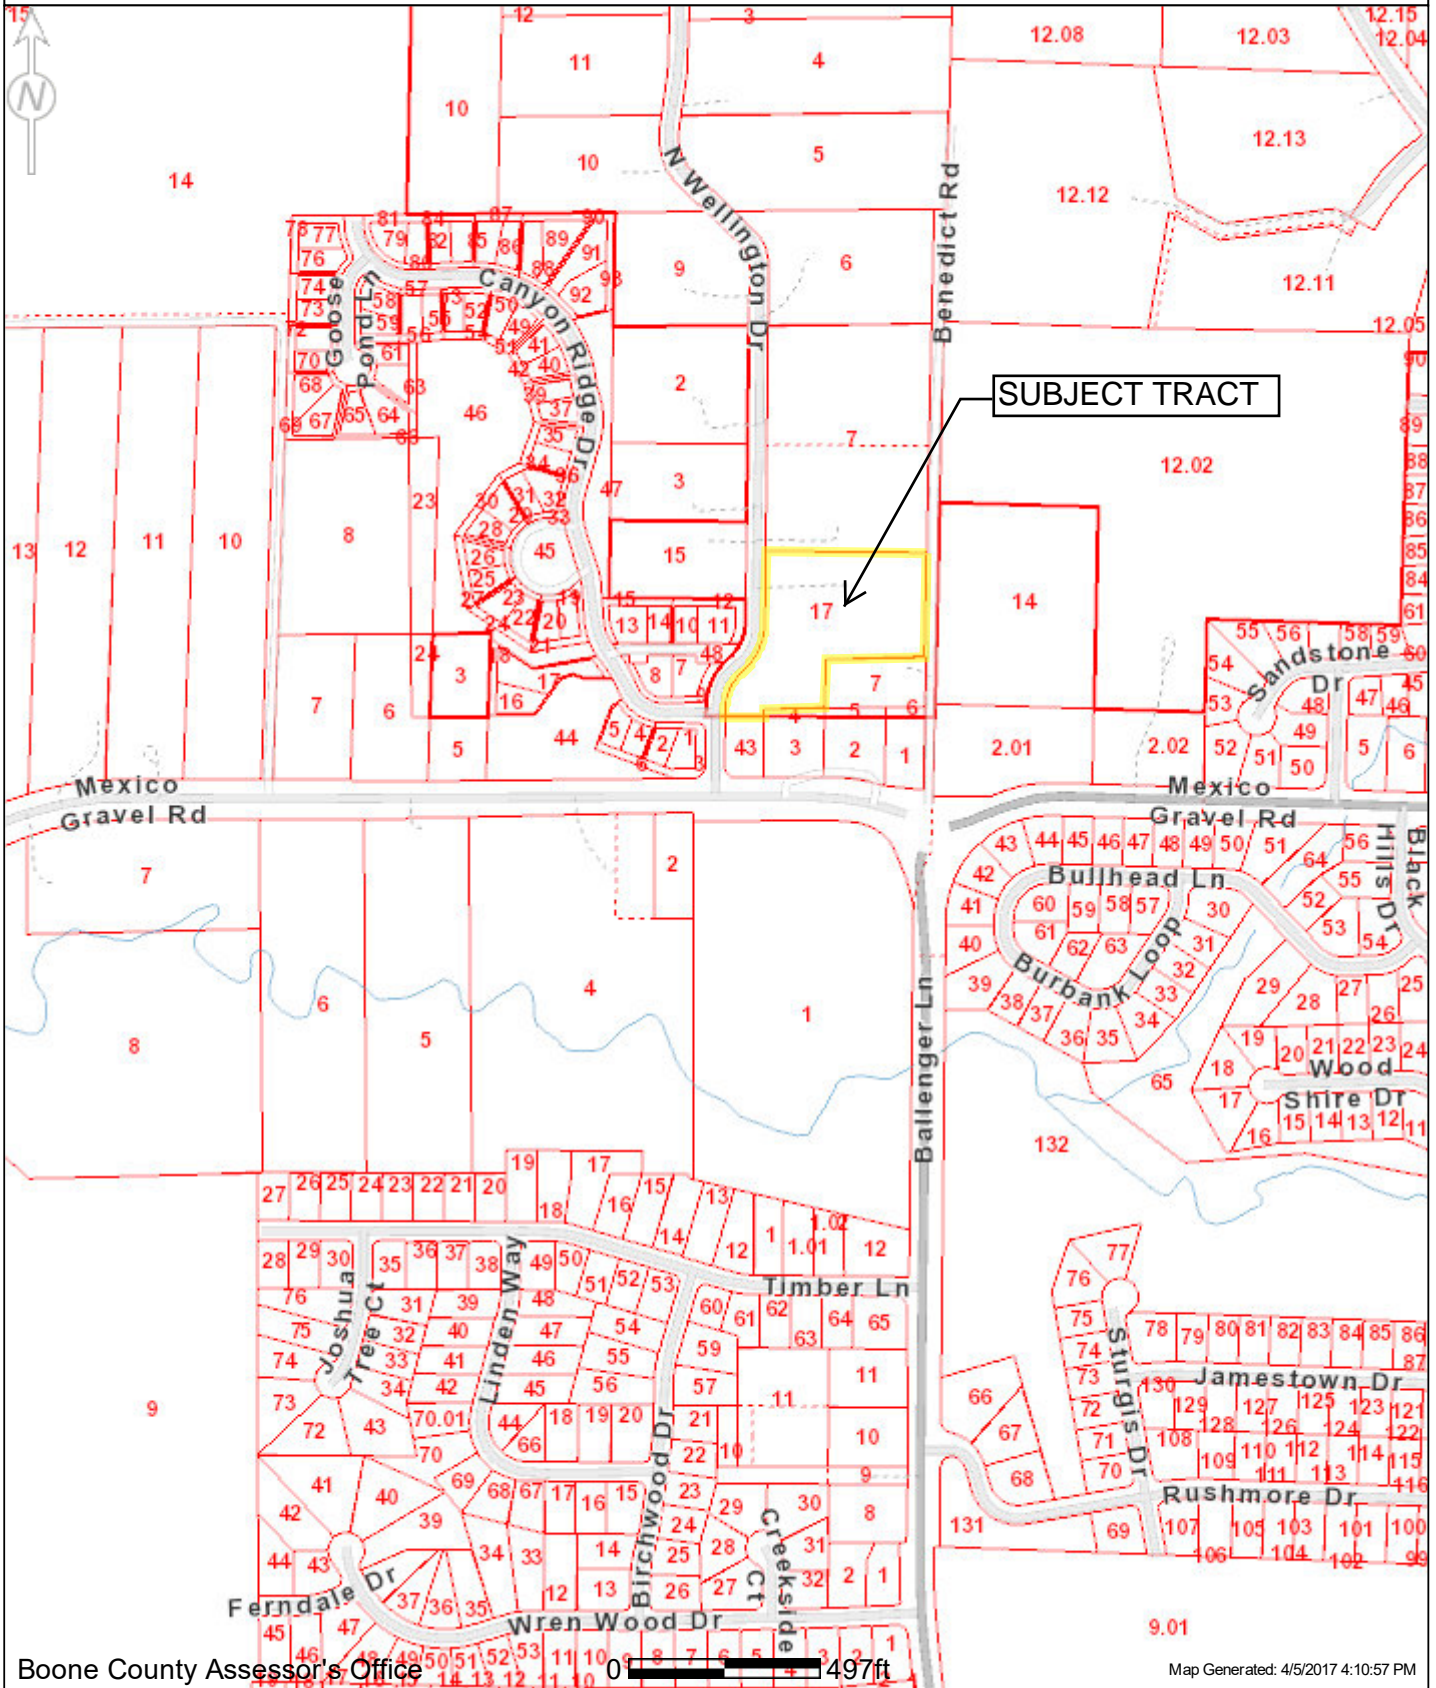

Boone County Internet Parcel Map

Prepared by the Boone County Assessor's Office, (573) 886-4262

Boone County Assessor's Office

0 497ft

Map Generated: 4/5/2017 4:10:57 PM

ATTENTION!!
DISCLAIMER; READ CAREFULLY: These maps were prepared for the inventory of real property based on the utilization of deeds, plans, and/or supportive data. In addition, map files are frequently changed to reflect changes in boundaries, lot lines and other geographic features resulting from changes in ownership, development and other causes. The existence, dimension, and location of features, as well as other information, should not be relied upon for any purpose without actual field verification. The County of Boone makes no warranty of any kind concerning the completeness or accuracy of information contained on these maps and assumes no liability or responsibility for the use or reuse of these maps by persons not affiliated with Boone County. Use of these maps by any person not affiliated with Boone County constitutes agreement by the user to assume full liability and responsibility for the verification of the accuracy of information shown on these maps.