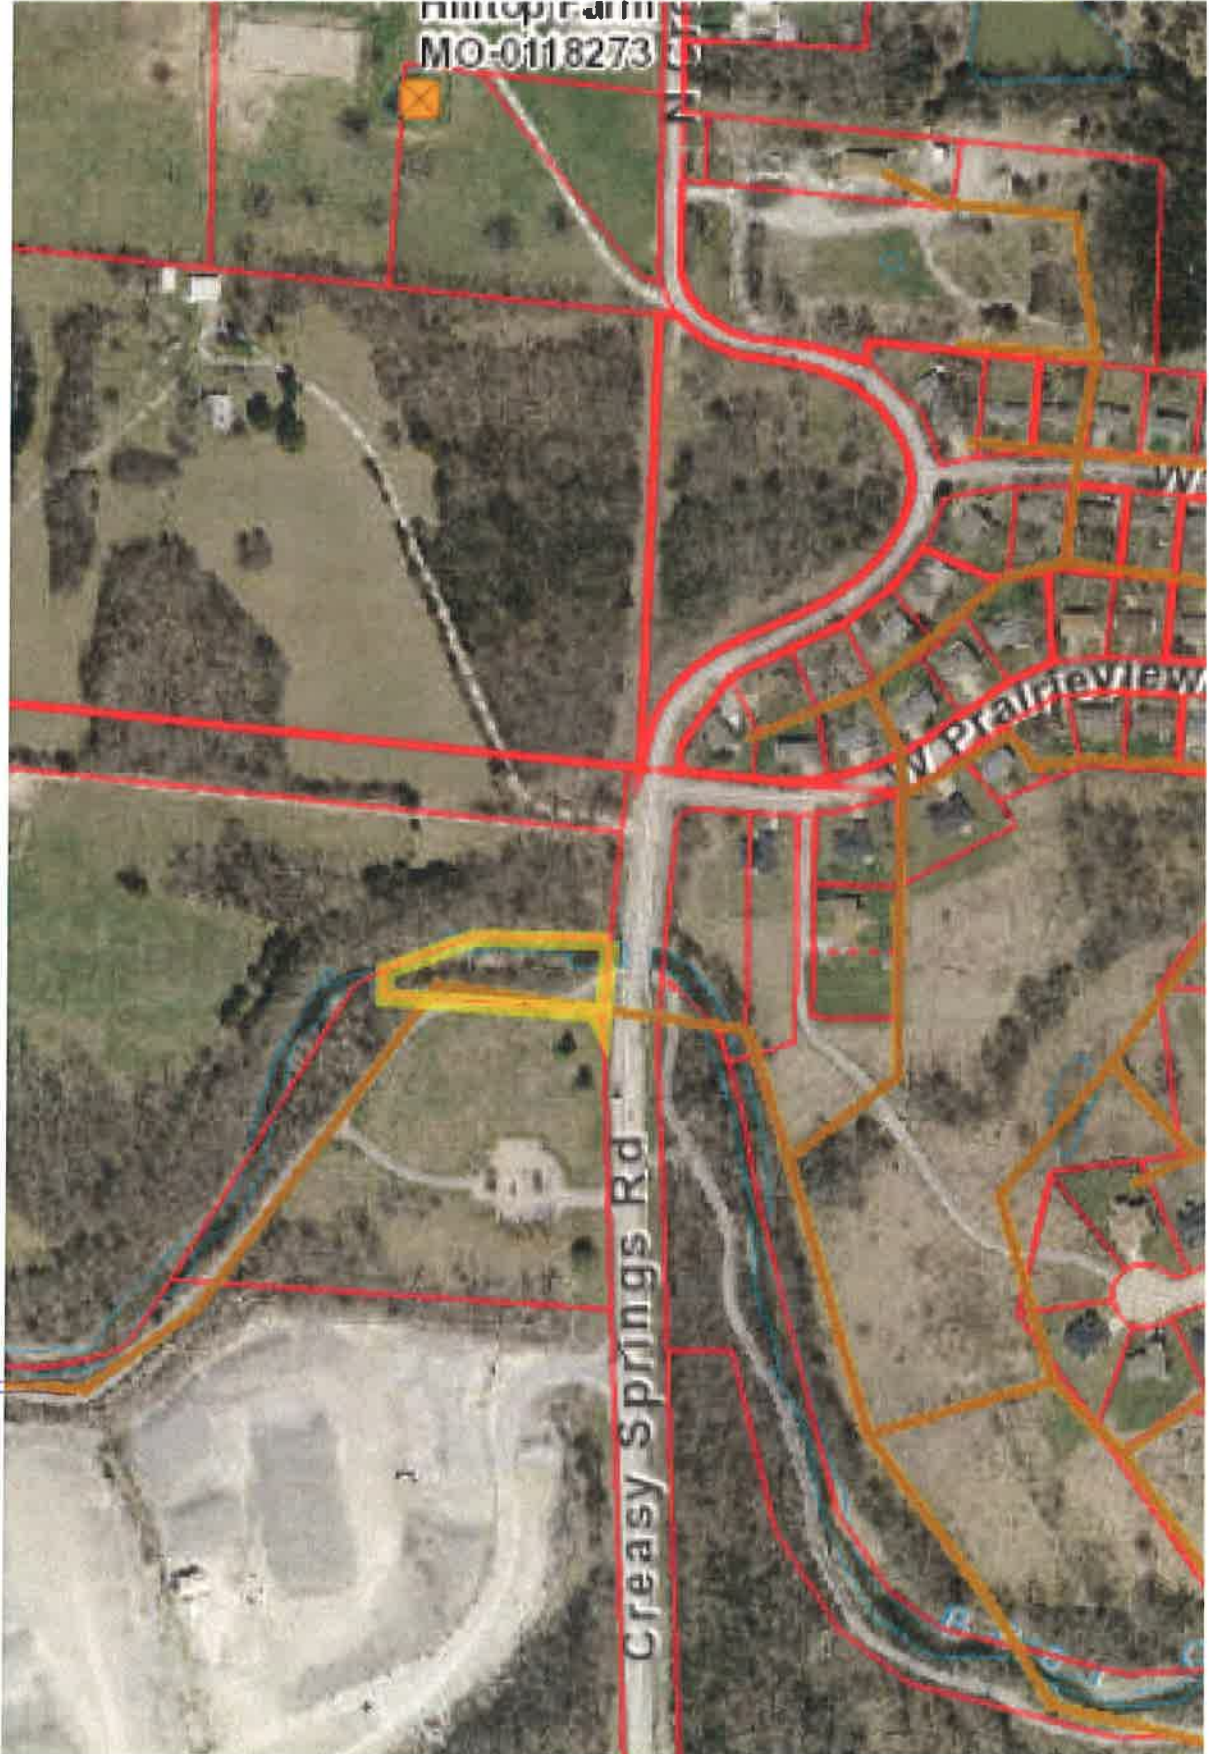

# Boone County Internet Parcel Map

Prepared by the Boone County Assessor's Office, (573) 886-4262

Boone County Assessor's Office

0 166ft

Map Generated On: 2/10/2017

**ATTENTION!!**  
 DISCLAIMER; READ CAREFULLY: These maps were prepared for the inventory of real property based on the utilization of deeds, plans, and/or supportive data. In addition, map files are frequently changed to reflect changes in boundaries, lot lines and other geographic features resulting from changes in ownership, development and other causes. The existence, dimension, and location of features, as well as other information, should not be relied upon for any purpose without actual field verification. The County of Boone makes no warranty of any kind concerning the completeness or accuracy of information contained on these maps and assumes no liability or responsibility for the use or reuse of these maps by persons not affiliated with Boone County. Use of these maps by any person not affiliated with Boone County constitutes agreement by the user to assume full liability and responsibility for the verification of the accuracy of information shown on these maps.

Hilltop Farm  
MO-0118273

W Prairieview

Creasy Springs Rd

City Sewer

OBERLIN VALLEY  
PROJECT EXHIBIT #2

X:\Project\HDR ENGINEERING\OBERLIN VALLEY SEWER EXTENSION\DRAWINGS\HDR OBERLIN VALLEY COMMON.dwg EXHIBITS

# OBERLIN VALLEY PROJECT EXHIBIT

X:\Project\WDR ENGINEERING\OBERLIN VALLEY SEWER EXTENSION\DRAWINGS\DATE 18-03 OBERLIN VALLEY SEWER EXTENSION.dwg PROJECT EXHIBIT