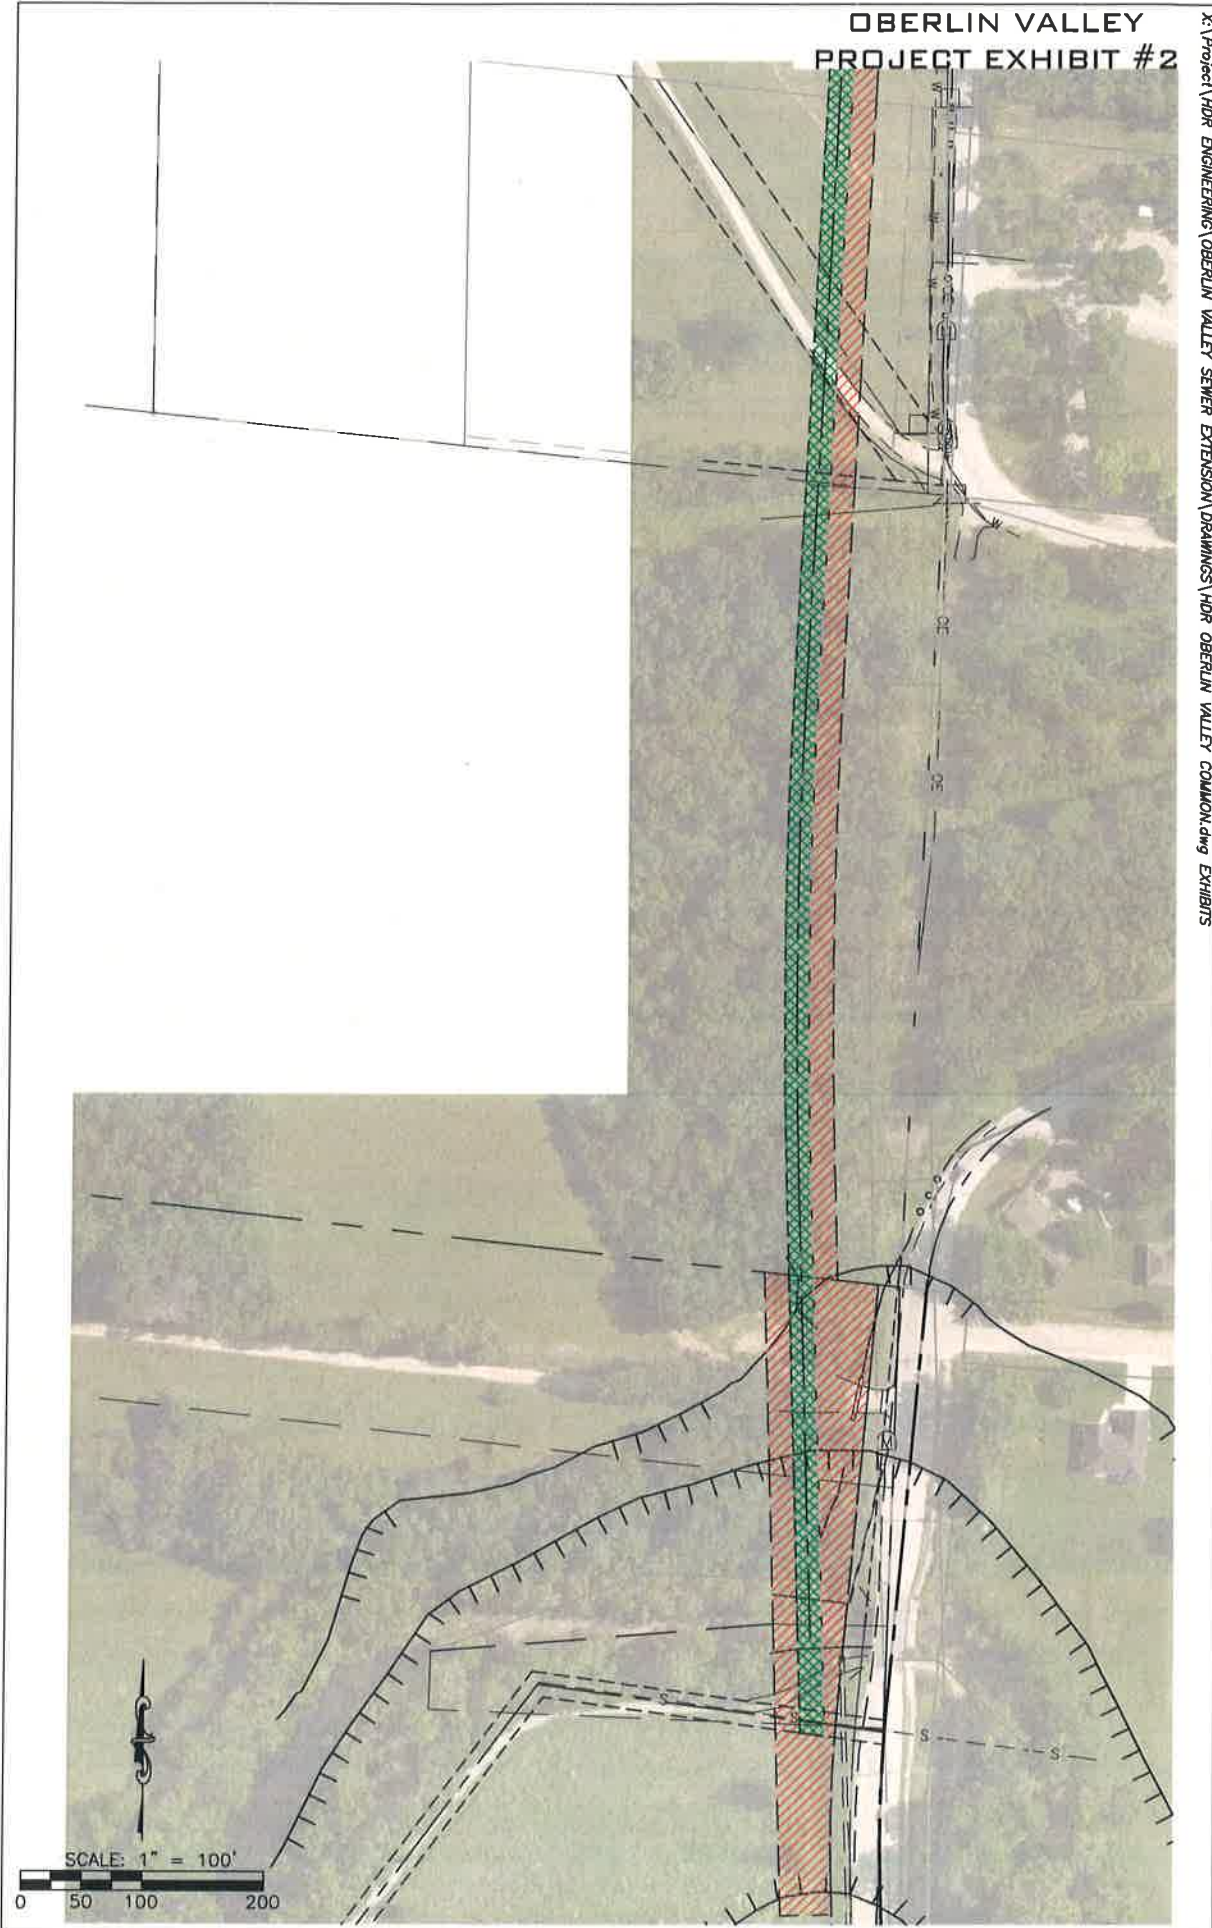

# Boone County Internet Parcel Map

Prepared by the Boone County Assessor's Office, (573) 886-4262

Boone County Assessor's Office

0 166ft

Map Generated On: 2/10/2017

**ATTENTION!!**  
 DISCLAIMER; READ CAREFULLY: These maps were prepared for the inventory of real property based on the utilization of deeds, plans, and/or supportive data. In addition, map files are frequently changed to reflect changes in boundaries, lot lines and other geographic features resulting from changes in ownership, development and other causes. The existence, dimension, and location of features, as well as other information, should not be relied upon for any purpose without actual field verification. The County of Boone makes no warranty of any kind concerning the completeness or accuracy of information contained on these maps and assumes no liability or responsibility for the use or reuse of these maps by persons not affiliated with Boone County. Use of these maps by any person not affiliated with Boone County constitutes agreement by the user to assume full liability and responsibility for the verification of the accuracy of information shown on these maps.

Hilltop Farm  
MO-0118273

W Prairieview

Creasy Springs Rd

City Sewer

OBERLIN VALLEY  
PROJECT EXHIBIT #2

X:\Project\HDR ENGINEERING\OBERLIN VALLEY SEWER EXTENSION\DRAWINGS\HDR OBERLIN VALLEY COMMON.dwg EXHIBITS

# OBERLIN VALLEY PROJECT EXHIBIT

X:\Project\WDR ENGINEERING\OBERLIN VALLEY SEWER EXTENSION\DRAWINGS\DATE 18-03 OBERLIN VALLEY SEWER EXTENSION.dwg PROJECT EXHIBIT