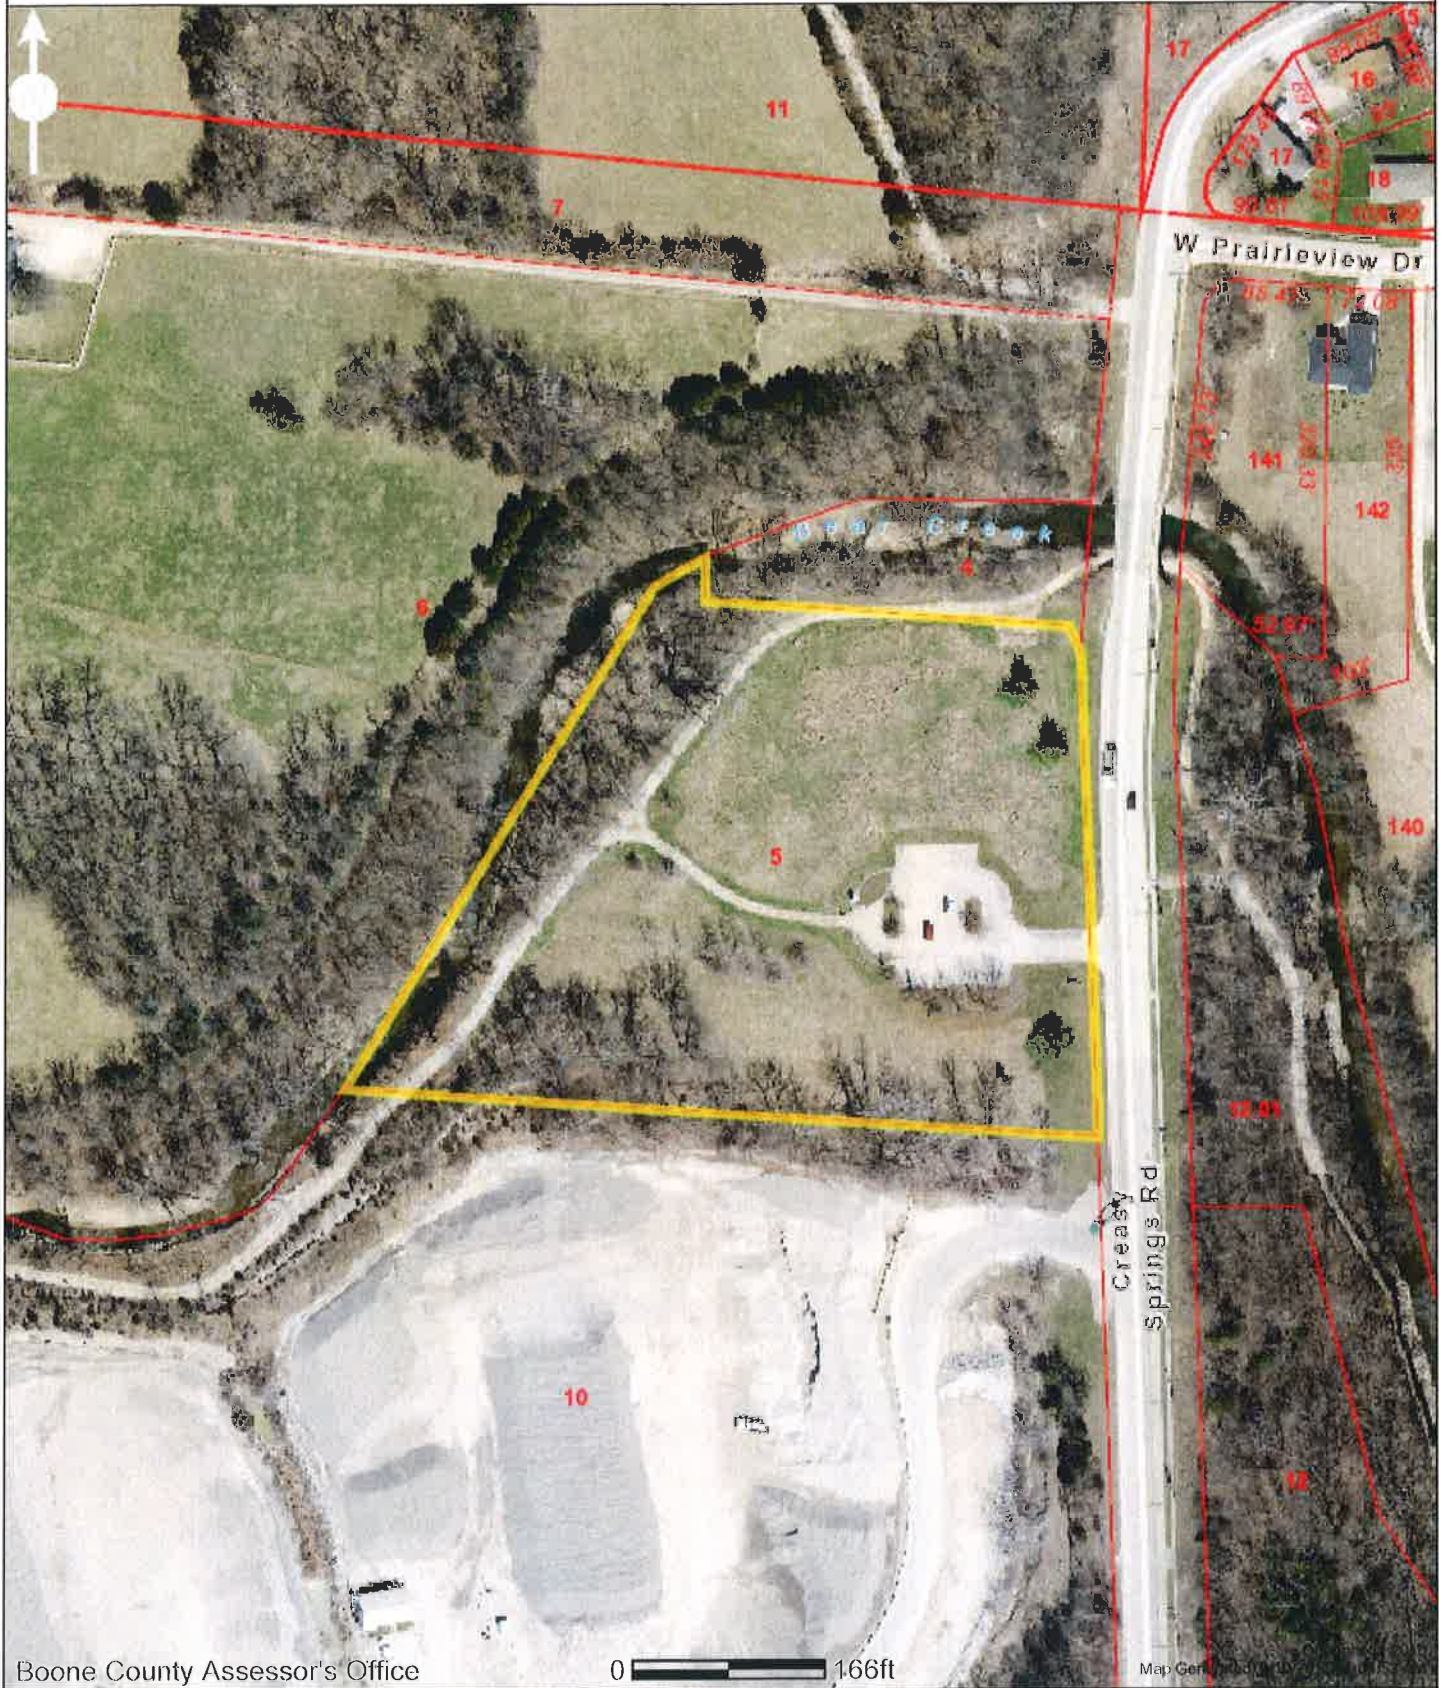

# Boone County Internet Parcel Map

Prepared by the Boone County Assessor's Office, (573) 886-4262

Boone County Assessor's Office

0 166ft

Map Generated On: 2/10/2017

**ATTENTION!!**  
 DISCLAIMER; READ CAREFULLY: These maps were prepared for the inventory of real property based on the utilization of deeds, plans, and/or supportive data. In addition, map files are frequently changed to reflect changes in boundaries, lot lines and other geographic features resulting from changes in ownership, development and other causes. The existence, dimension, and location of features, as well as other information, should not be relied upon for any purpose without actual field verification. The County of Boone makes no warranty of any kind concerning the completeness or accuracy of information contained on these maps and assumes no liability or responsibility for the use or reuse of these maps by persons not affiliated with Boone County. Use of these maps by any person not affiliated with Boone County constitutes agreement by the user to assume full liability and responsibility for the verification of the accuracy of information shown on these maps.

Hilltop Farm  
MO-0118273

W Prairieview

Creasy Springs Rd

City Sewer

OBERLIN VALLEY  
PROJECT EXHIBIT #2

X:\Project\HDR ENGINEERING\OBERLIN VALLEY SEWER EXTENSION\DRAWINGS\HDR OBERLIN VALLEY COMMON.dwg EXHIBITS

# OBERLIN VALLEY PROJECT EXHIBIT

X:\Project\WDR ENGINEERING\OBERLIN VALLEY SEWER EXTENSION\DRAWINGS\DATE 18-03 OBERLIN VALLEY SEWER EXTENSION.dwg PROJECT EXHIBIT