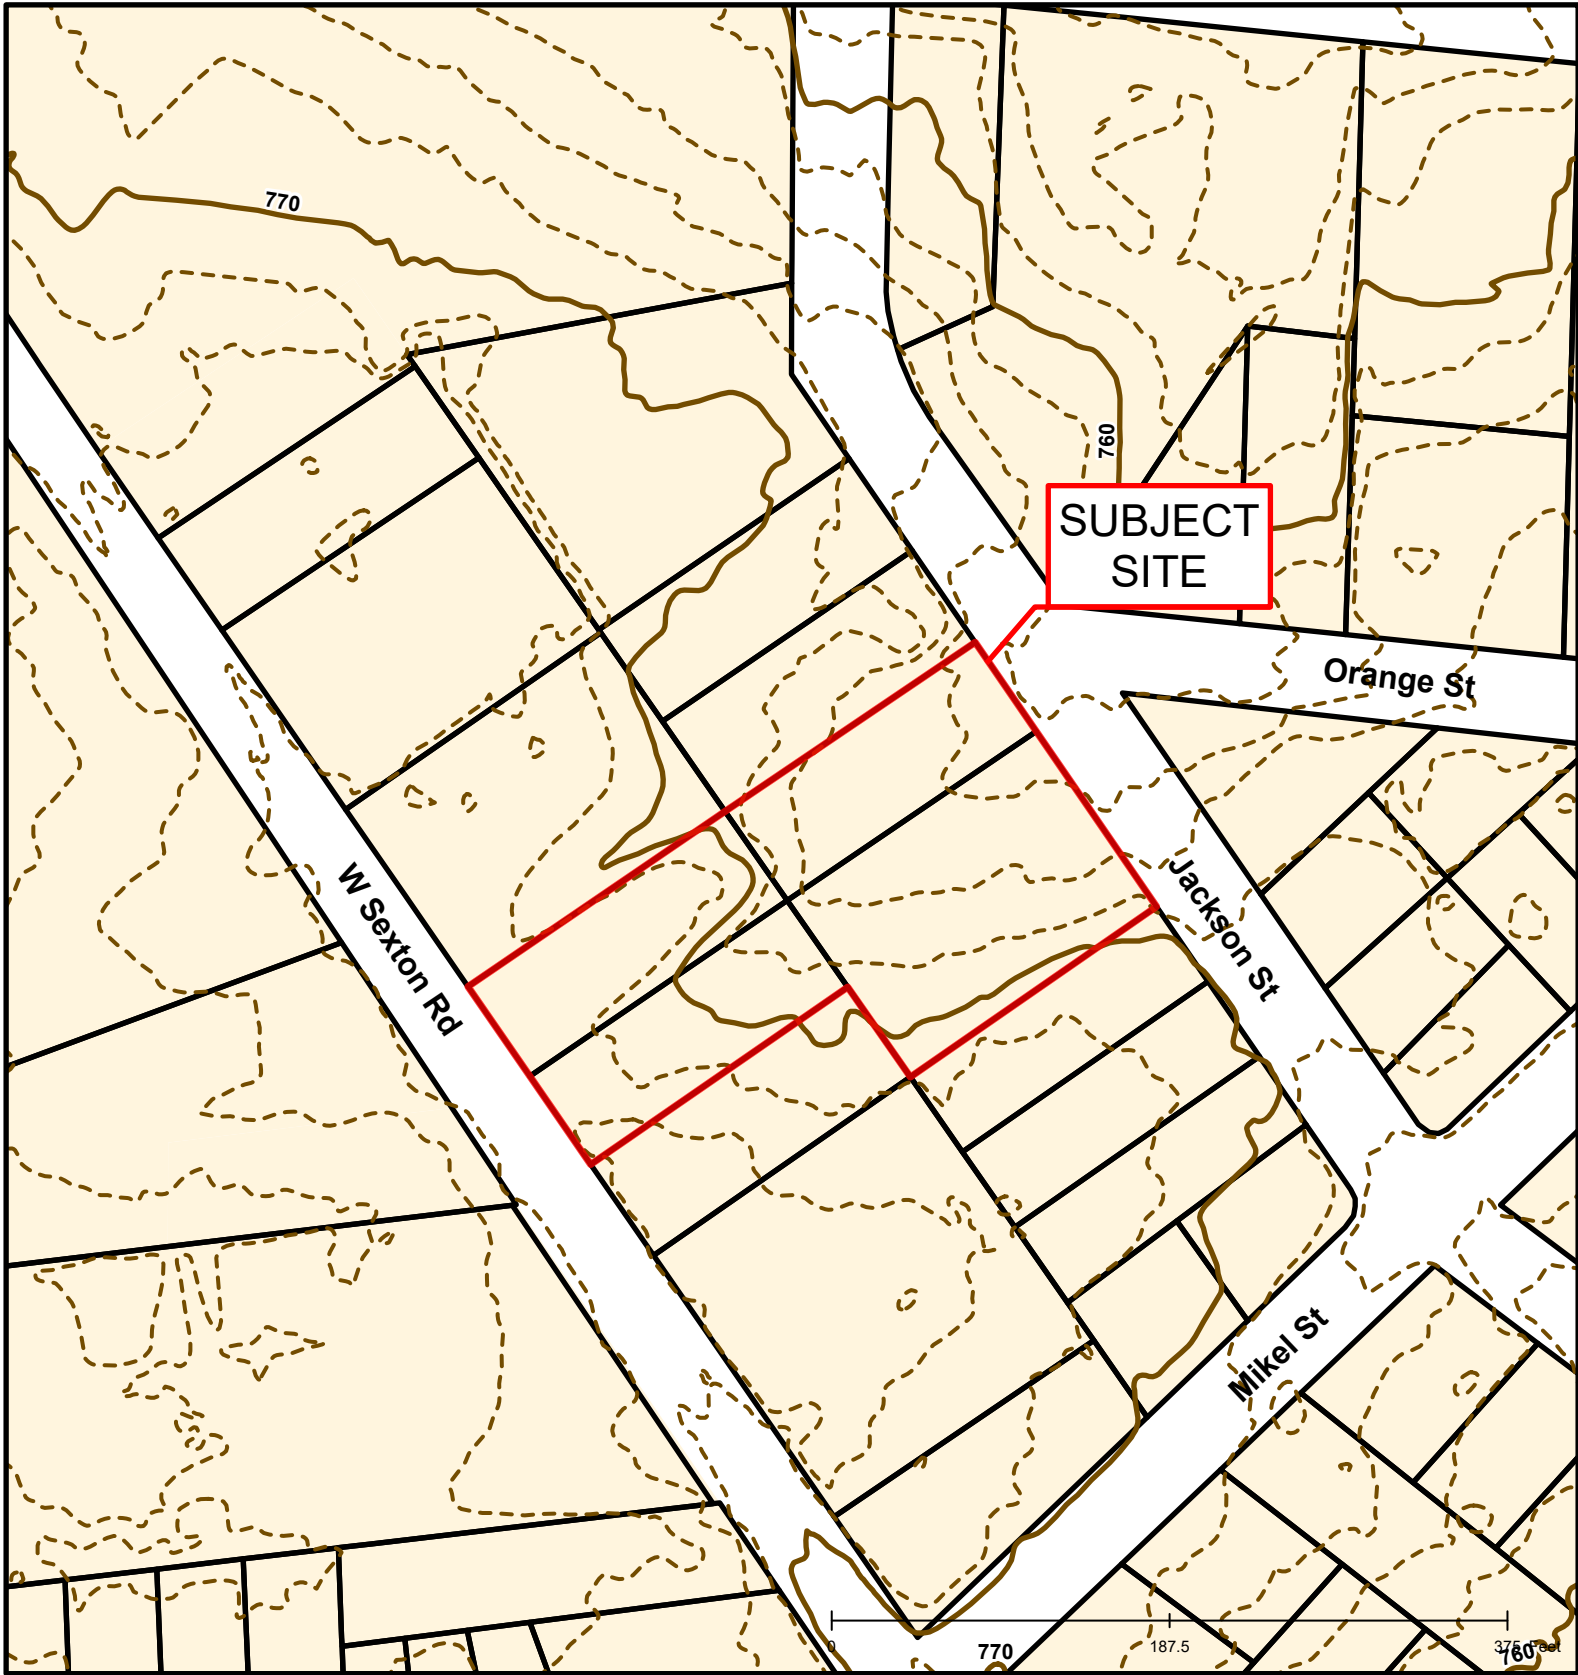

#64-2020: 713 W. Sexton Final Plat

#64-2020: 713 W. Sexton Final Plat

#64-2020: 713 W. Sexton Final Plat

Created by The City of Columbia - Community Development Department

Parcel Data Source: Boone County Assessor

2017 Imagery: Boone County Assessor's Office

Hillshade Data: Boone County GIS