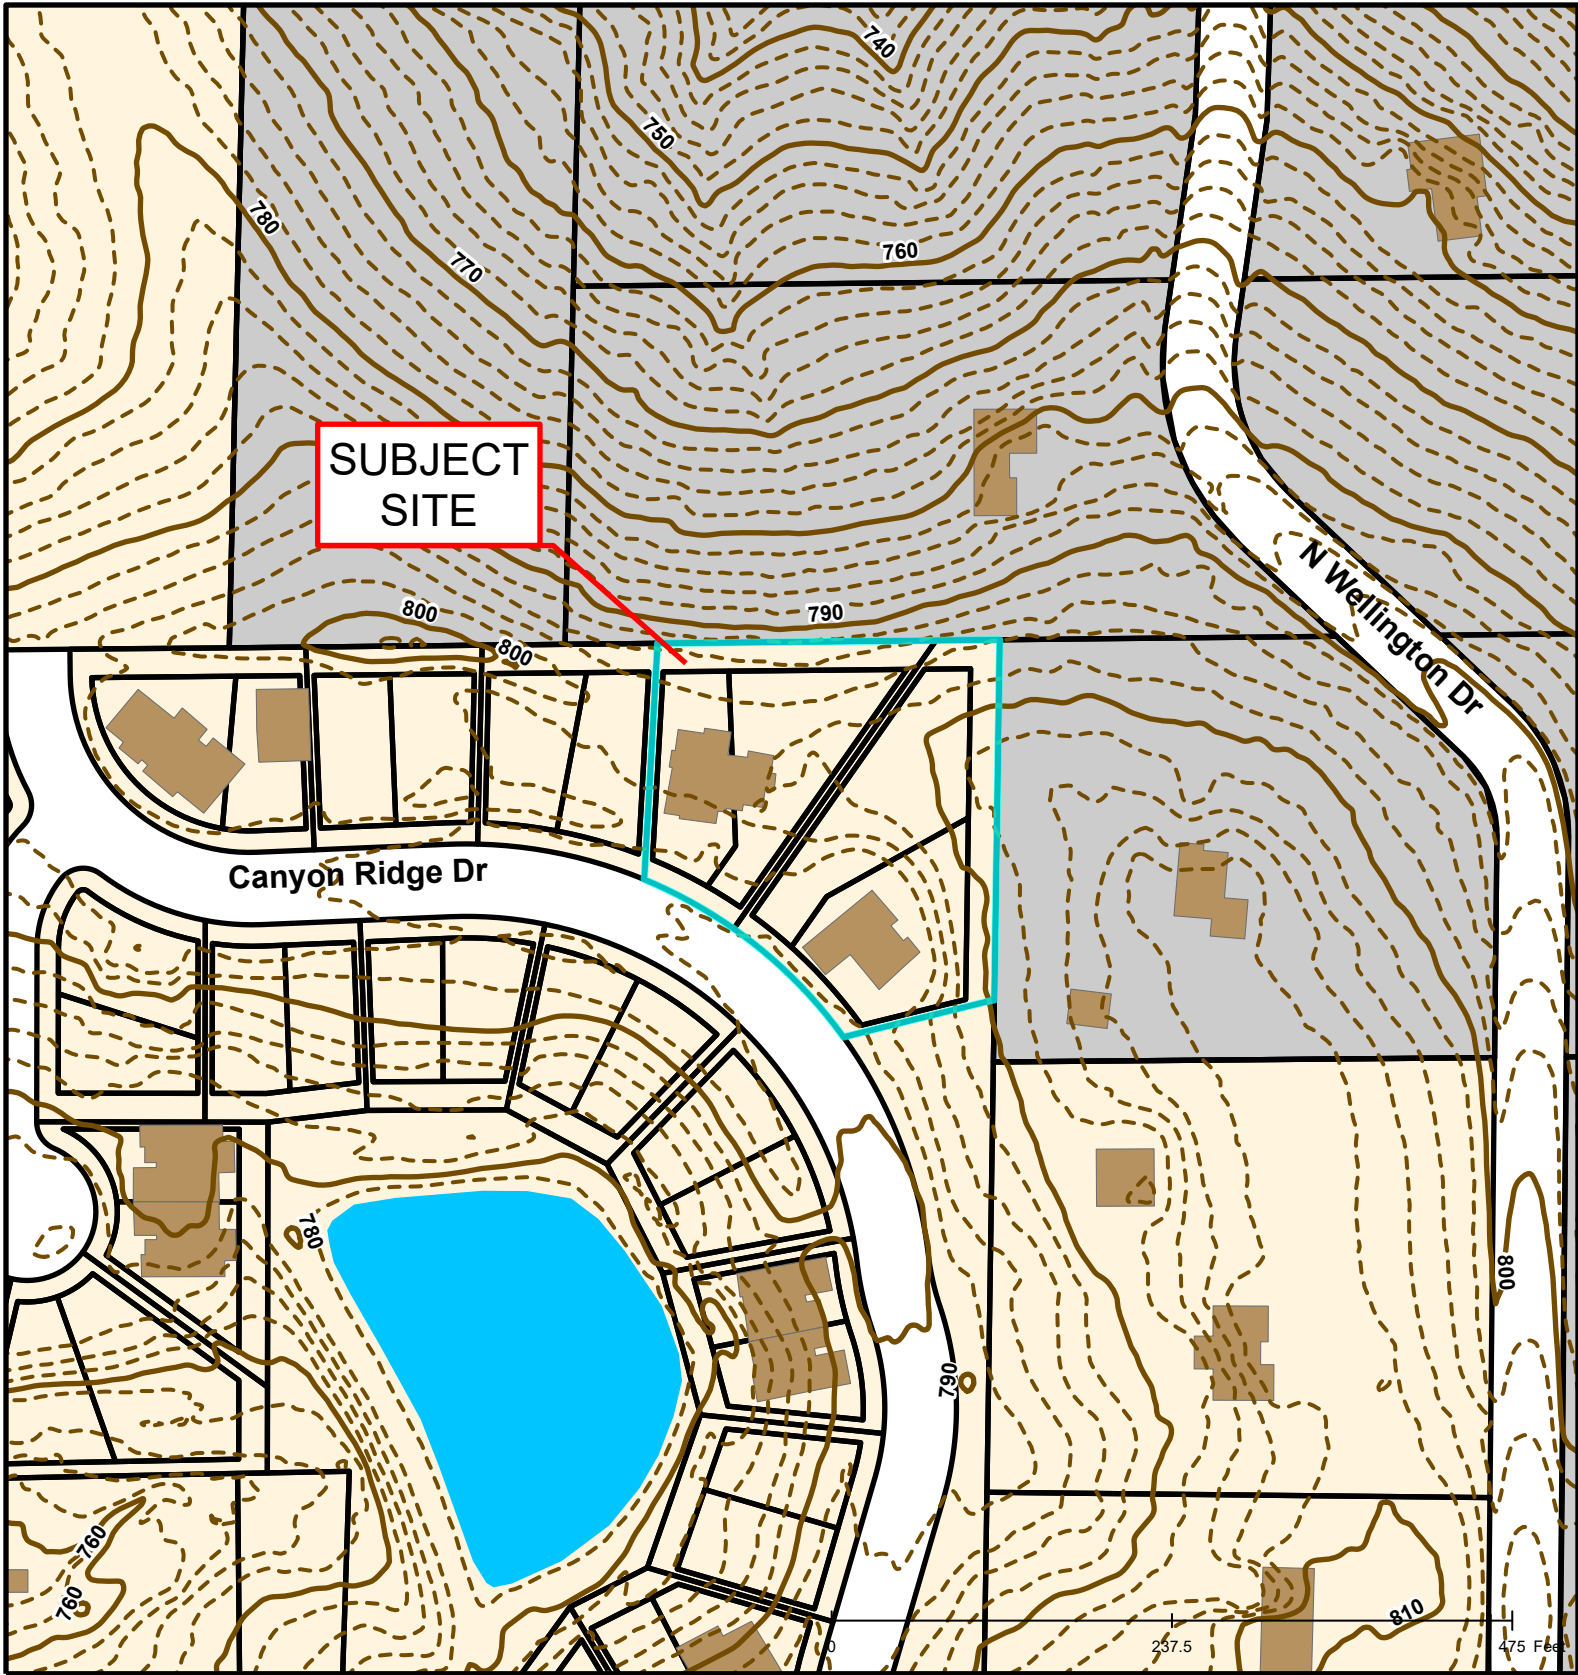

#98-2019: Wellington Villas Plat 3 Final Plat

#98-2019: Wellington Villas Plat 3 Final Plat

#98-2019: Wellington Villas Plat 3 Final Plat

Created by The City of Columbia - Community Development Department

Parcel Data Source: Boone County Assessor

2017 Imagery: Boone County Assessor's Office

Hillshade Data: Boone County GIS