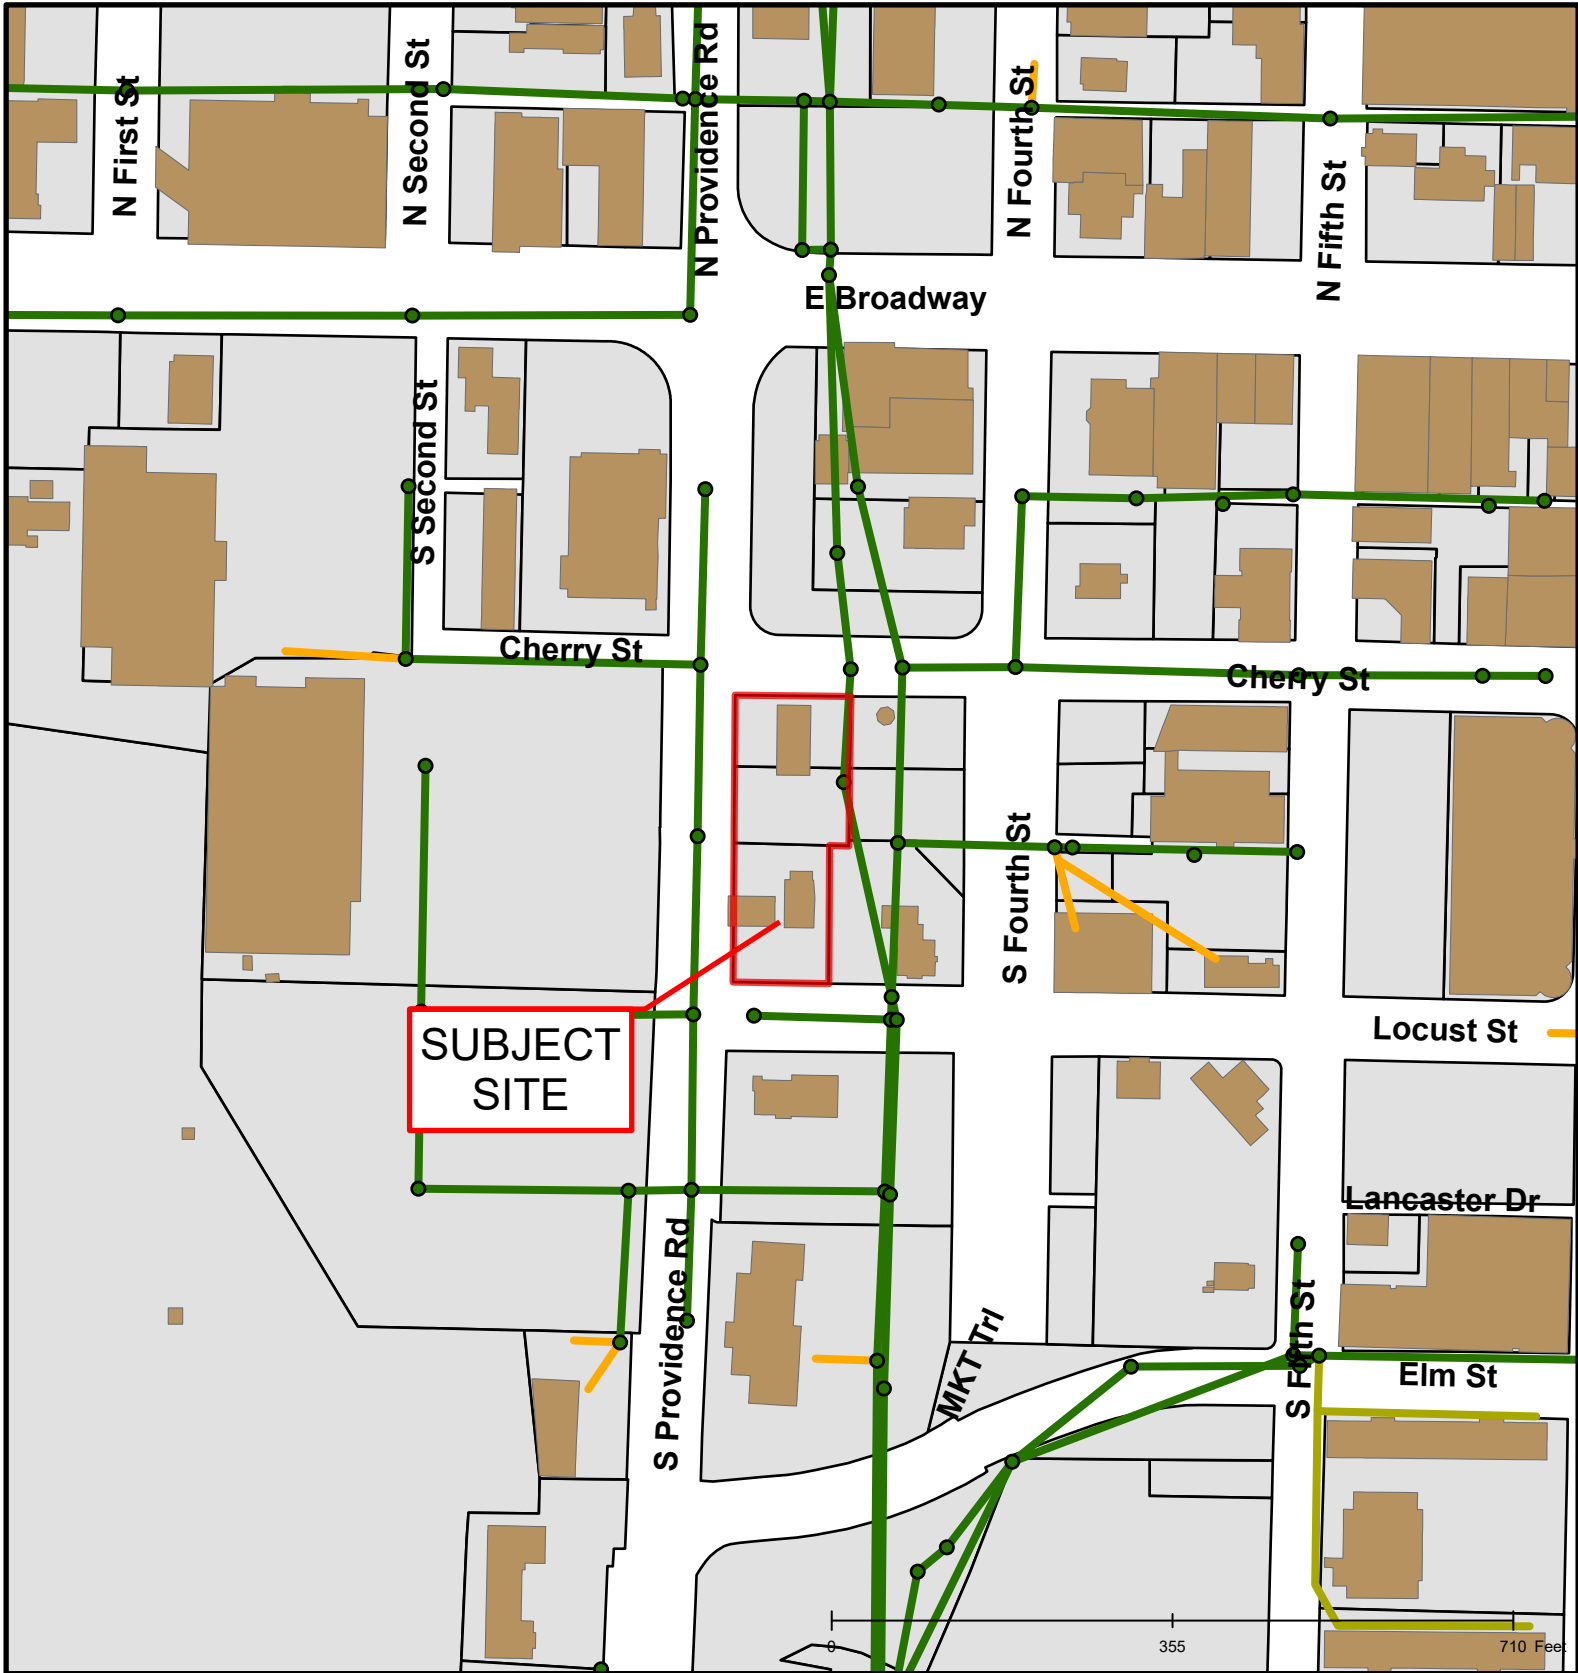

# #SUBD-000151-2020: MPC Station #94 Replat and Design Adjustment

## #SUBD-000151-2020: MPC Station #94 Replat and Design Adjustment