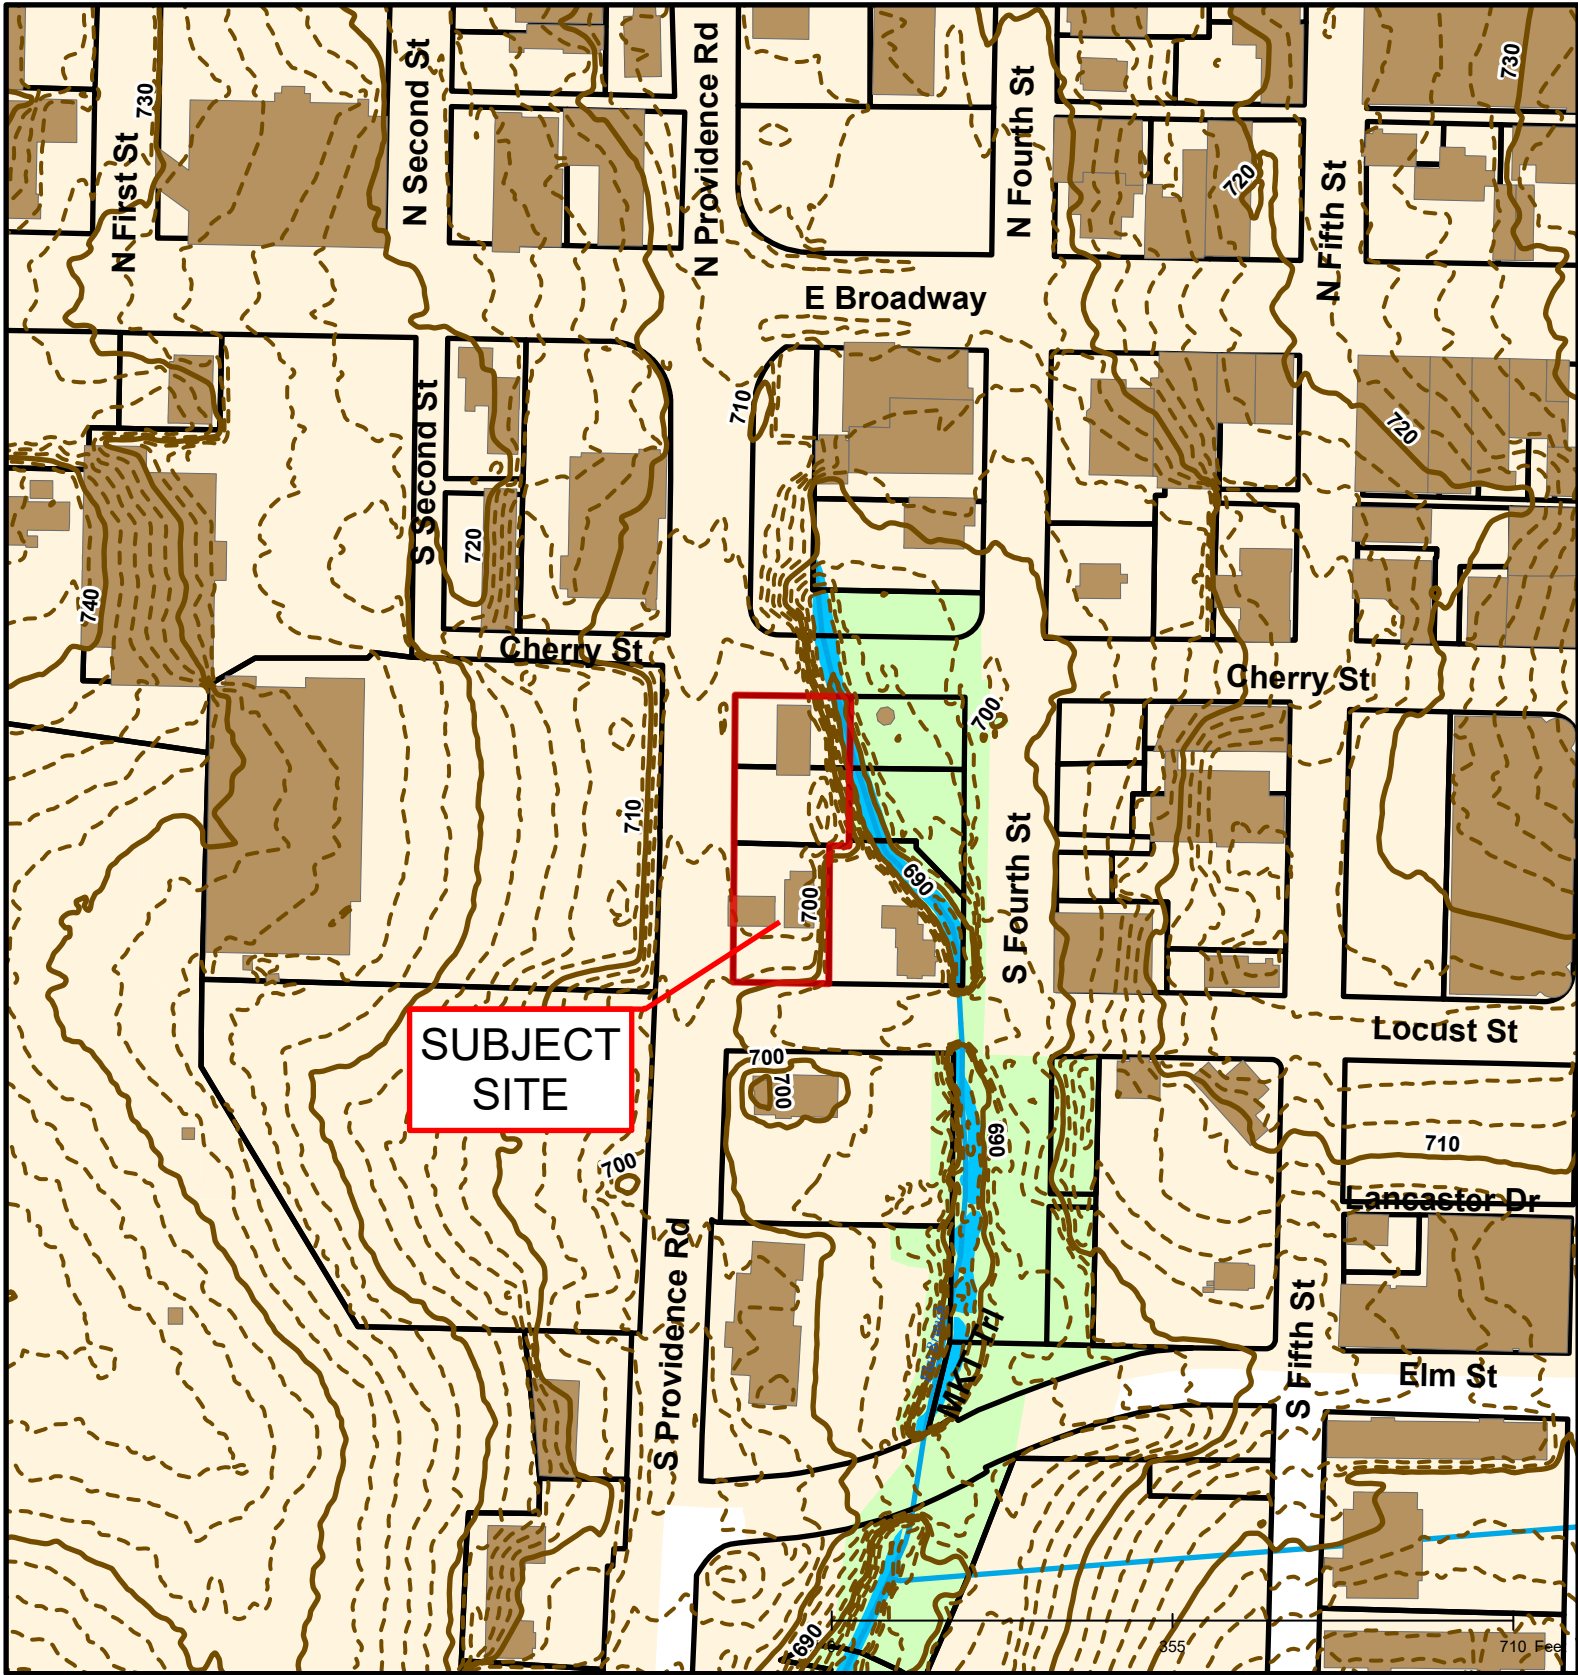

# #SUBD-000151-2020: MPC Station #94 Replat and Design Adjustment

## #SUBD-000151-2020: MPC Station #94 Replat and Design Adjustment