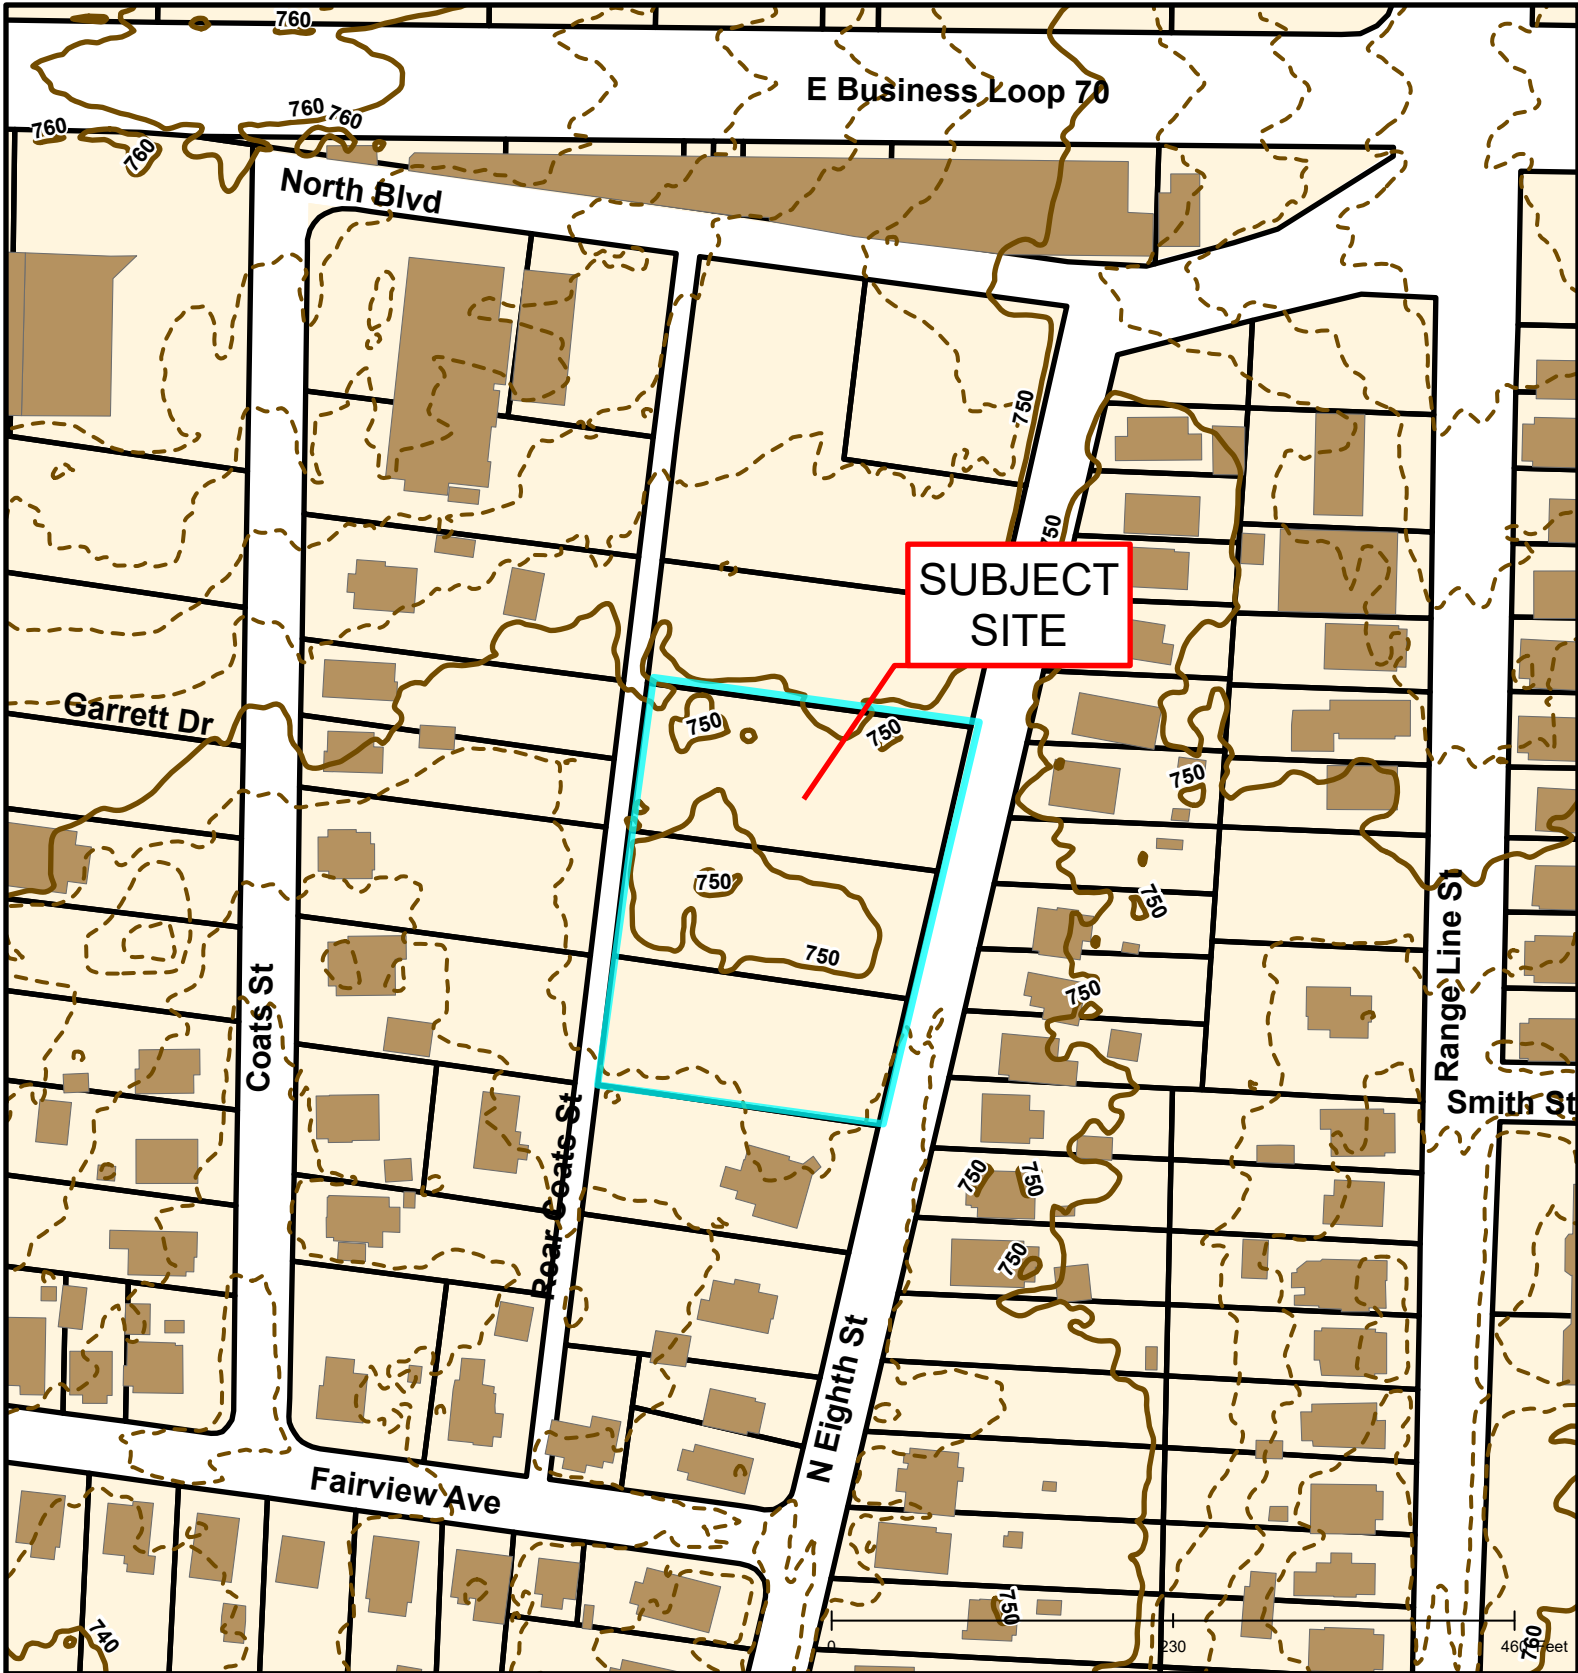

#165-2019: Cullimore Cottages Final Plat

 City Zoning	 Parcels
 Columbia City Limit	

#165-2019: Cullimore Cottages Final Plat

#165-2019: Cullimore Cottages Final Plat

City Sanitary Structure	Columbia City Limit
City Sanitary Line	Building Footprint
Private Sanitary Line	Parcels