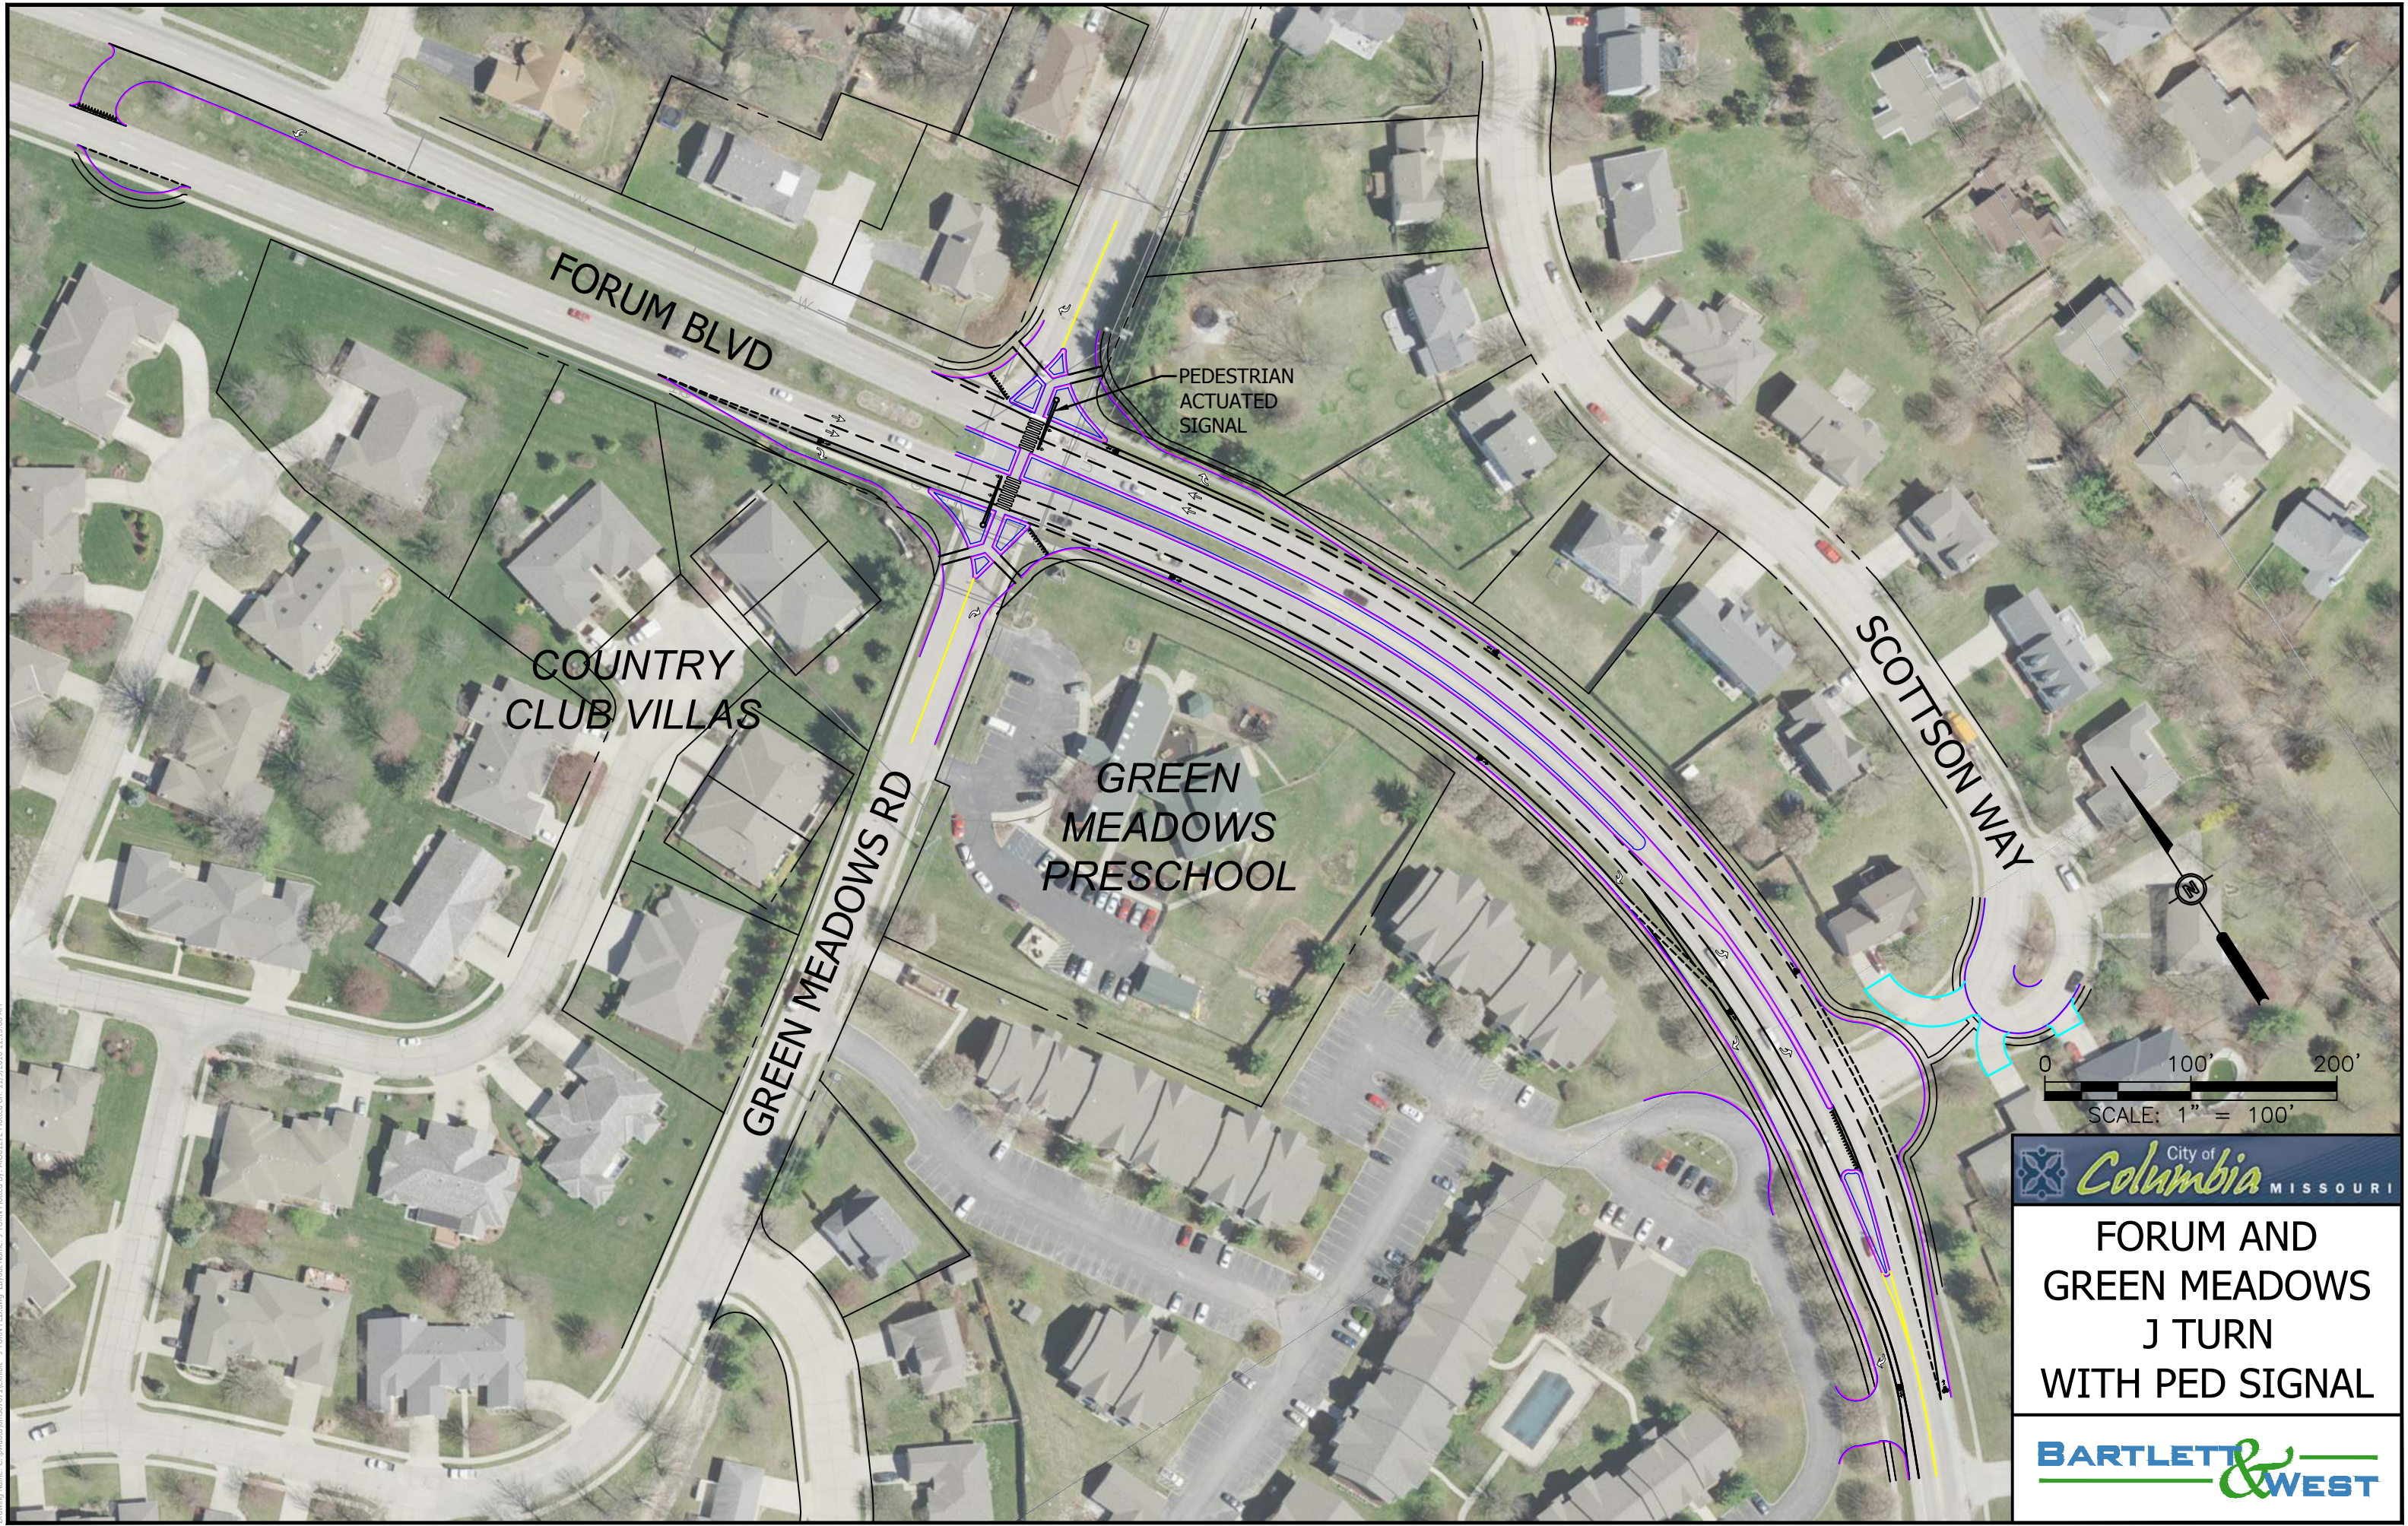

FORUM BLVD

COUNTRY CLUB VILLAS

GREEN MEADOWS RD

GREEN MEADOWS PRESCHOOL

PEDESTRIAN ACTUATED SIGNAL

SCOTTSON WAY

0 100' 200'
SCALE: 1" = 100'

City of **Columbia** MISSOURI

FORUM AND GREEN MEADOWS J TURN WITH PED SIGNAL

BARTLETT & WEST

Drawing Name: C:\civildata\m07021\text\hick - J TURN PED.dwg Layout Name: J TURN PED Plotted on: 11/9/2016 11:15:08 AM