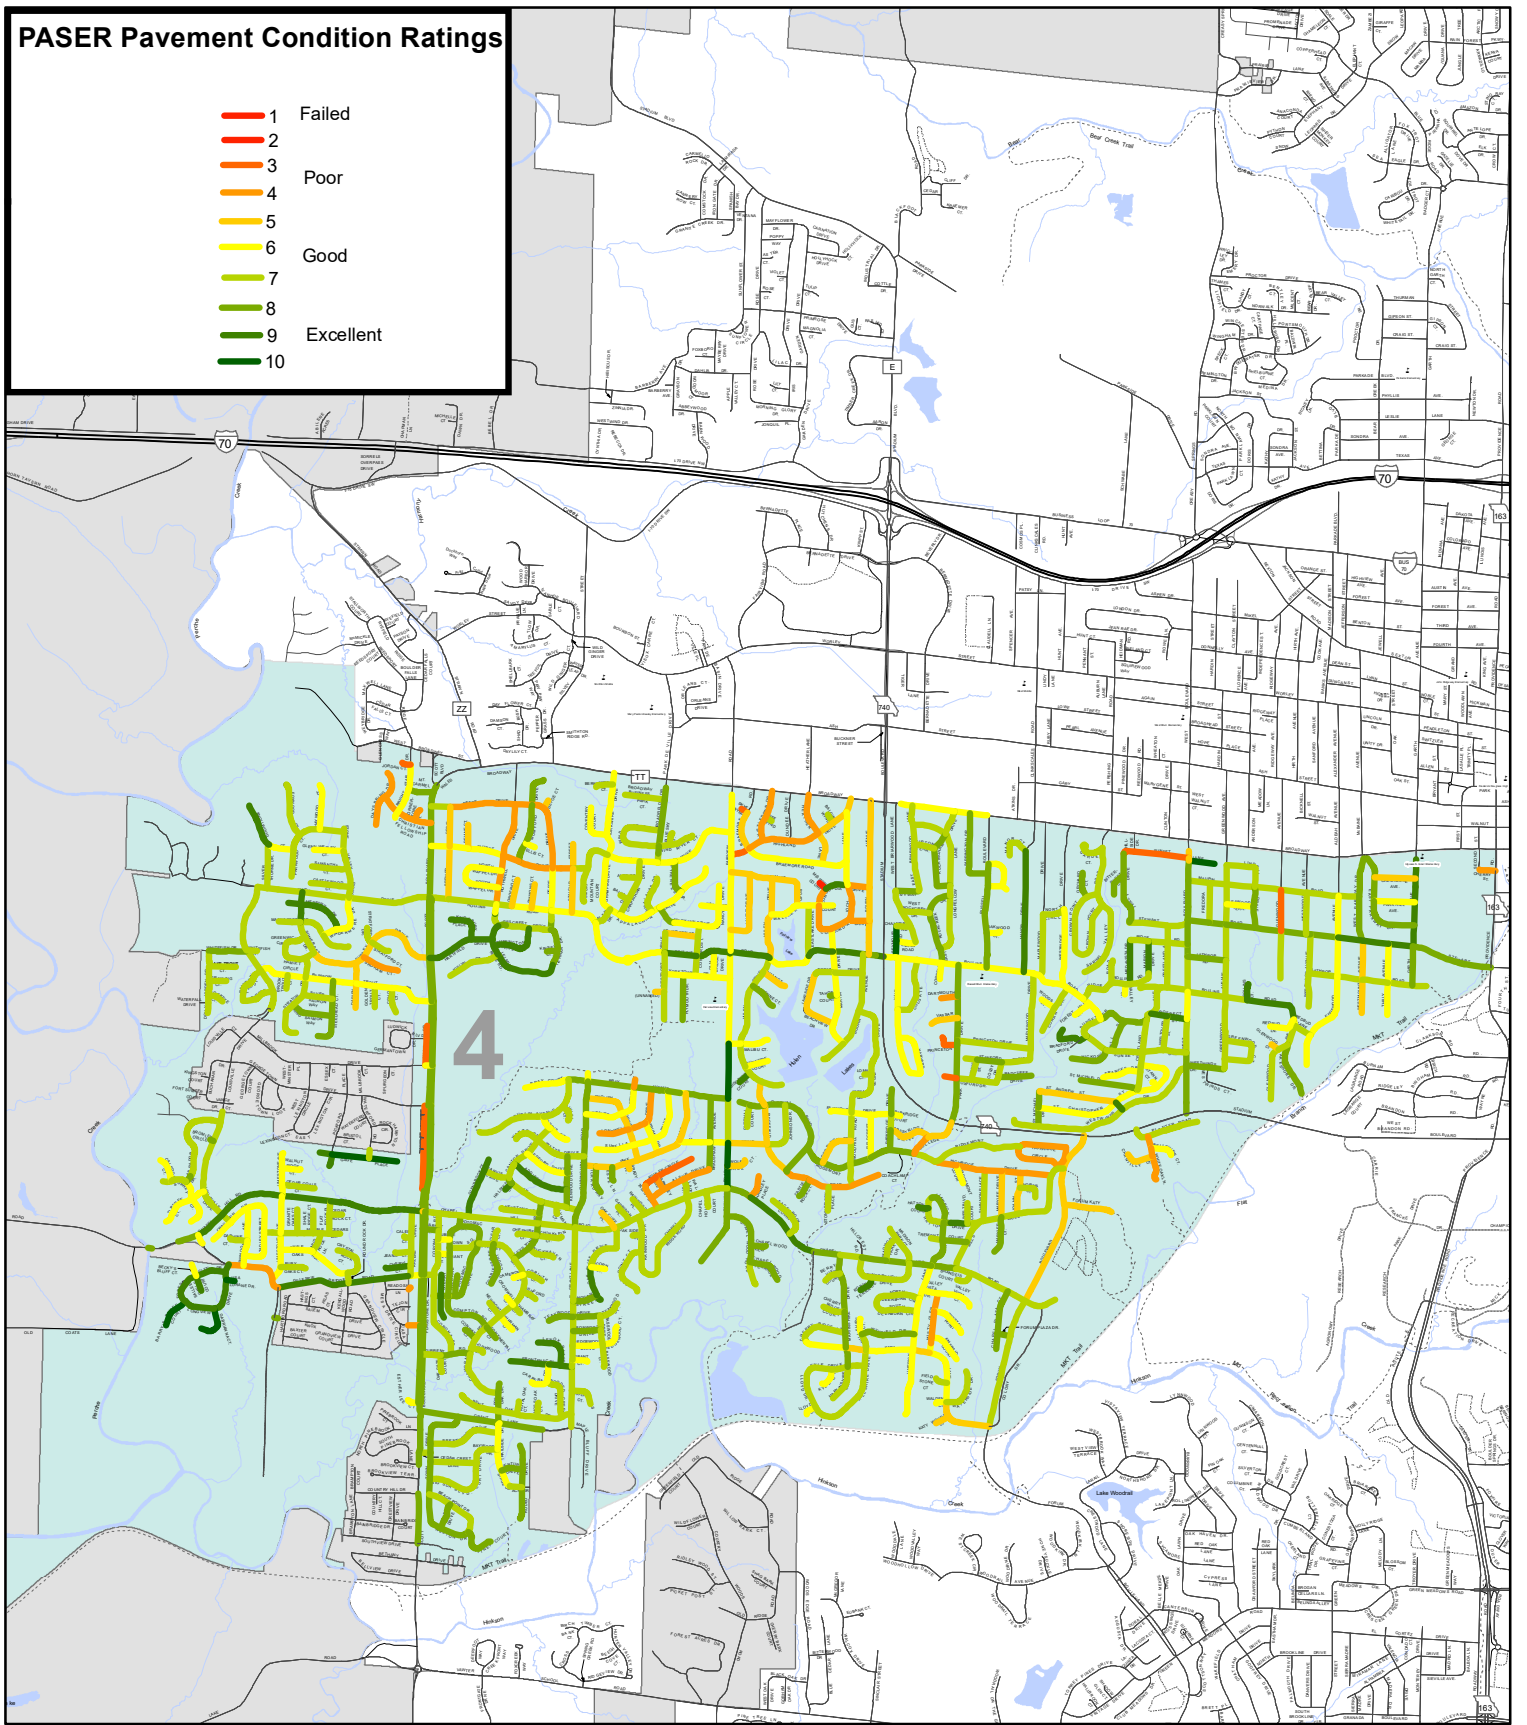

PASER Pavement Condition Ratings

Legend

PASER Ratings Ward 4 CITY of COLUMBIA, MISSOURI

Scale 1"=6500'

1/20019