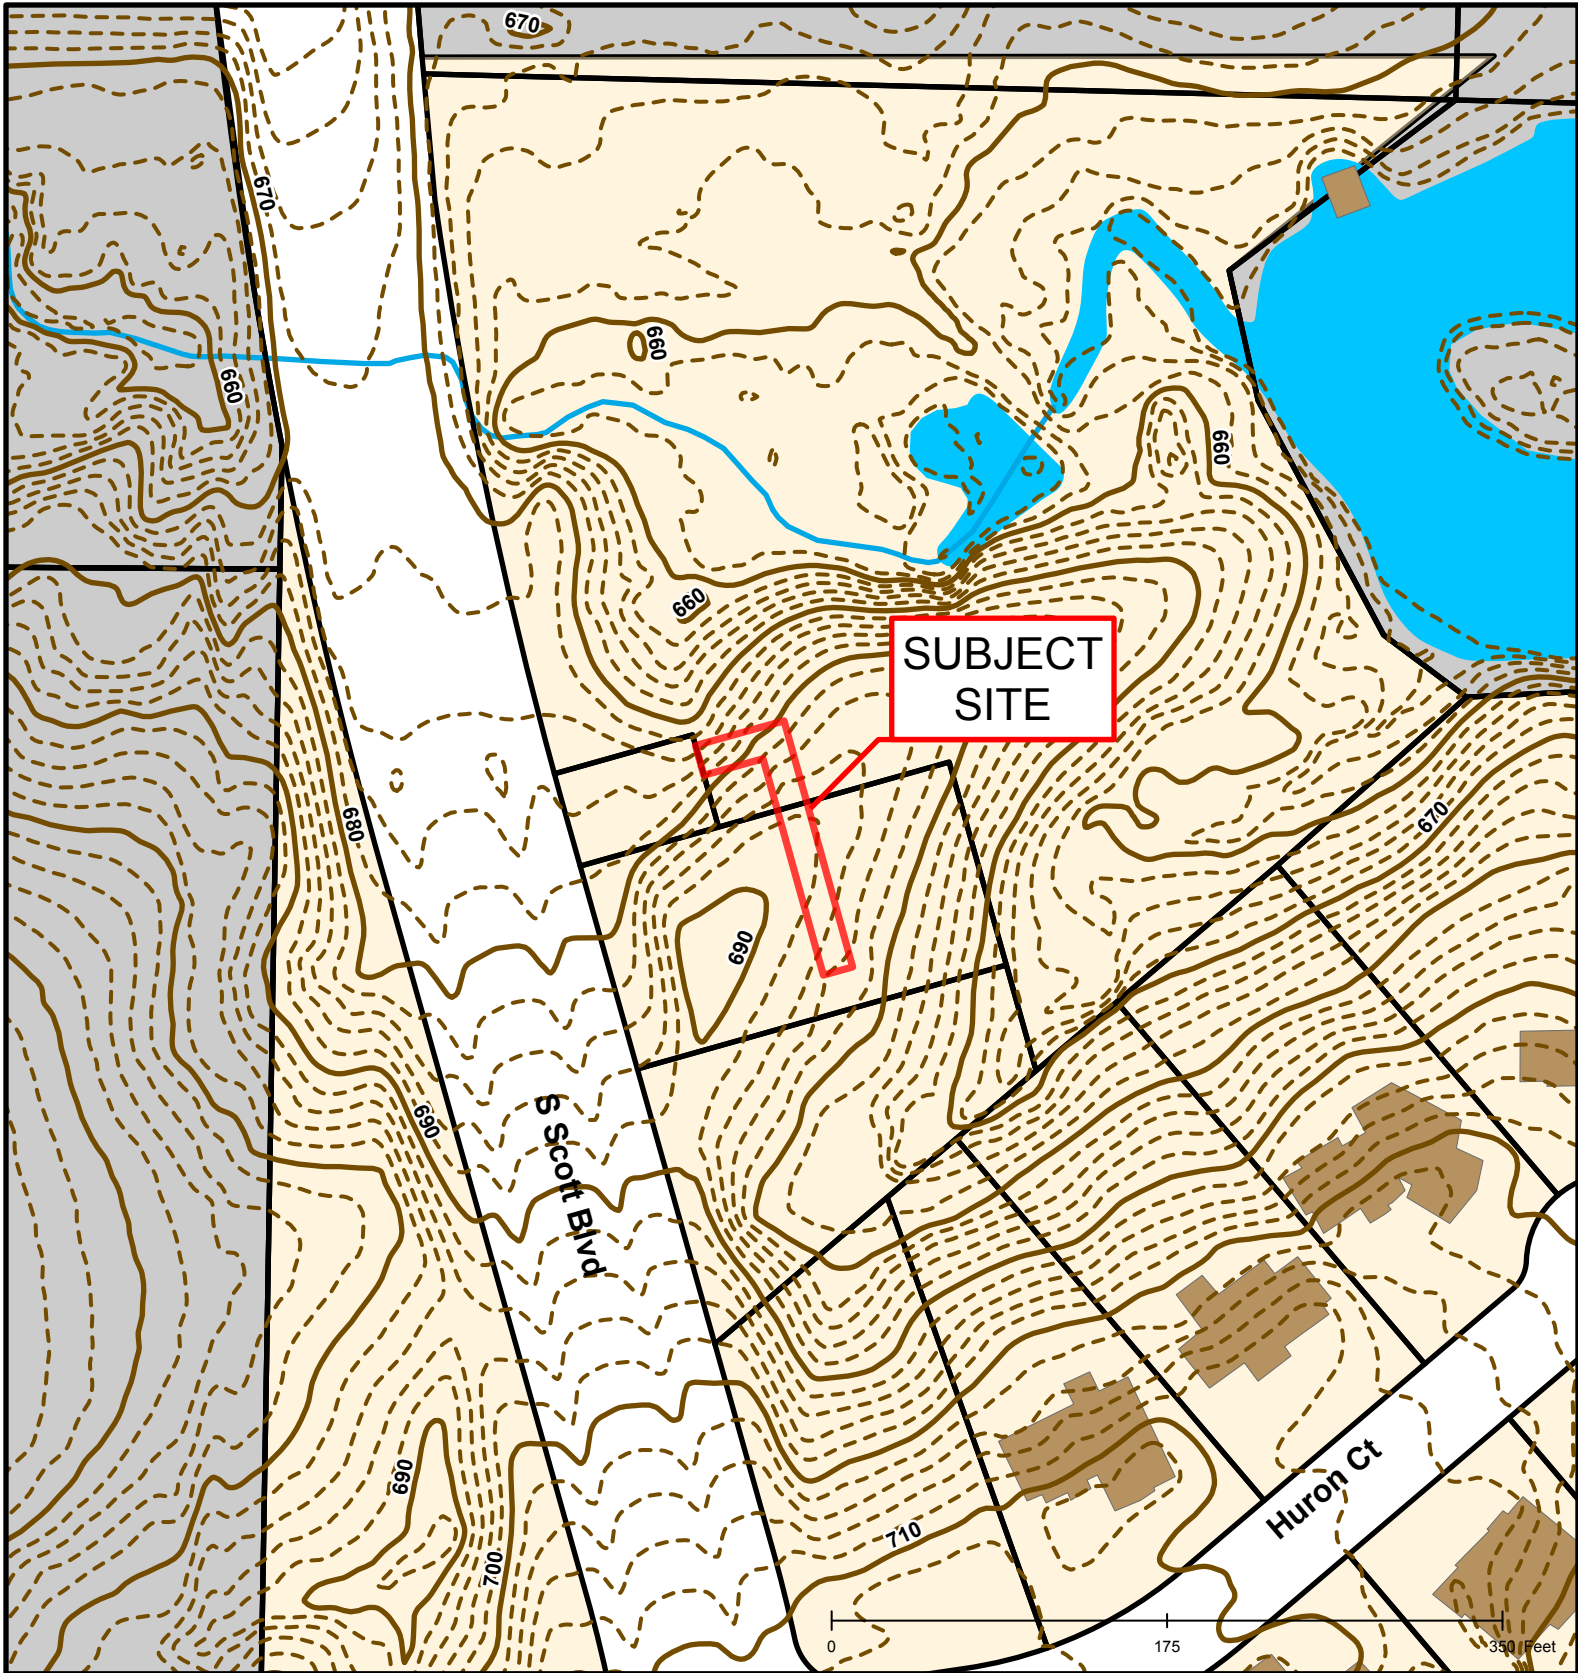

## #17-98 Deerfield Ridge Plat 2 Easement Vacation

Roads	
	100-Year Floodplain
	Scenic Route
	U-C Benton Stephens Urban Conservation District

## #17-98 Deerfield Ridge Plat 2 Easement Vacation

## #17-98 Deerfield Ridge Plat 2 Easement Vacation

	BCRSD		Roads
	City Sanitary Structure		BCRSD
	Private Sanitary Structure		City Sanitary Line
	UMC		Private Sanitary Line