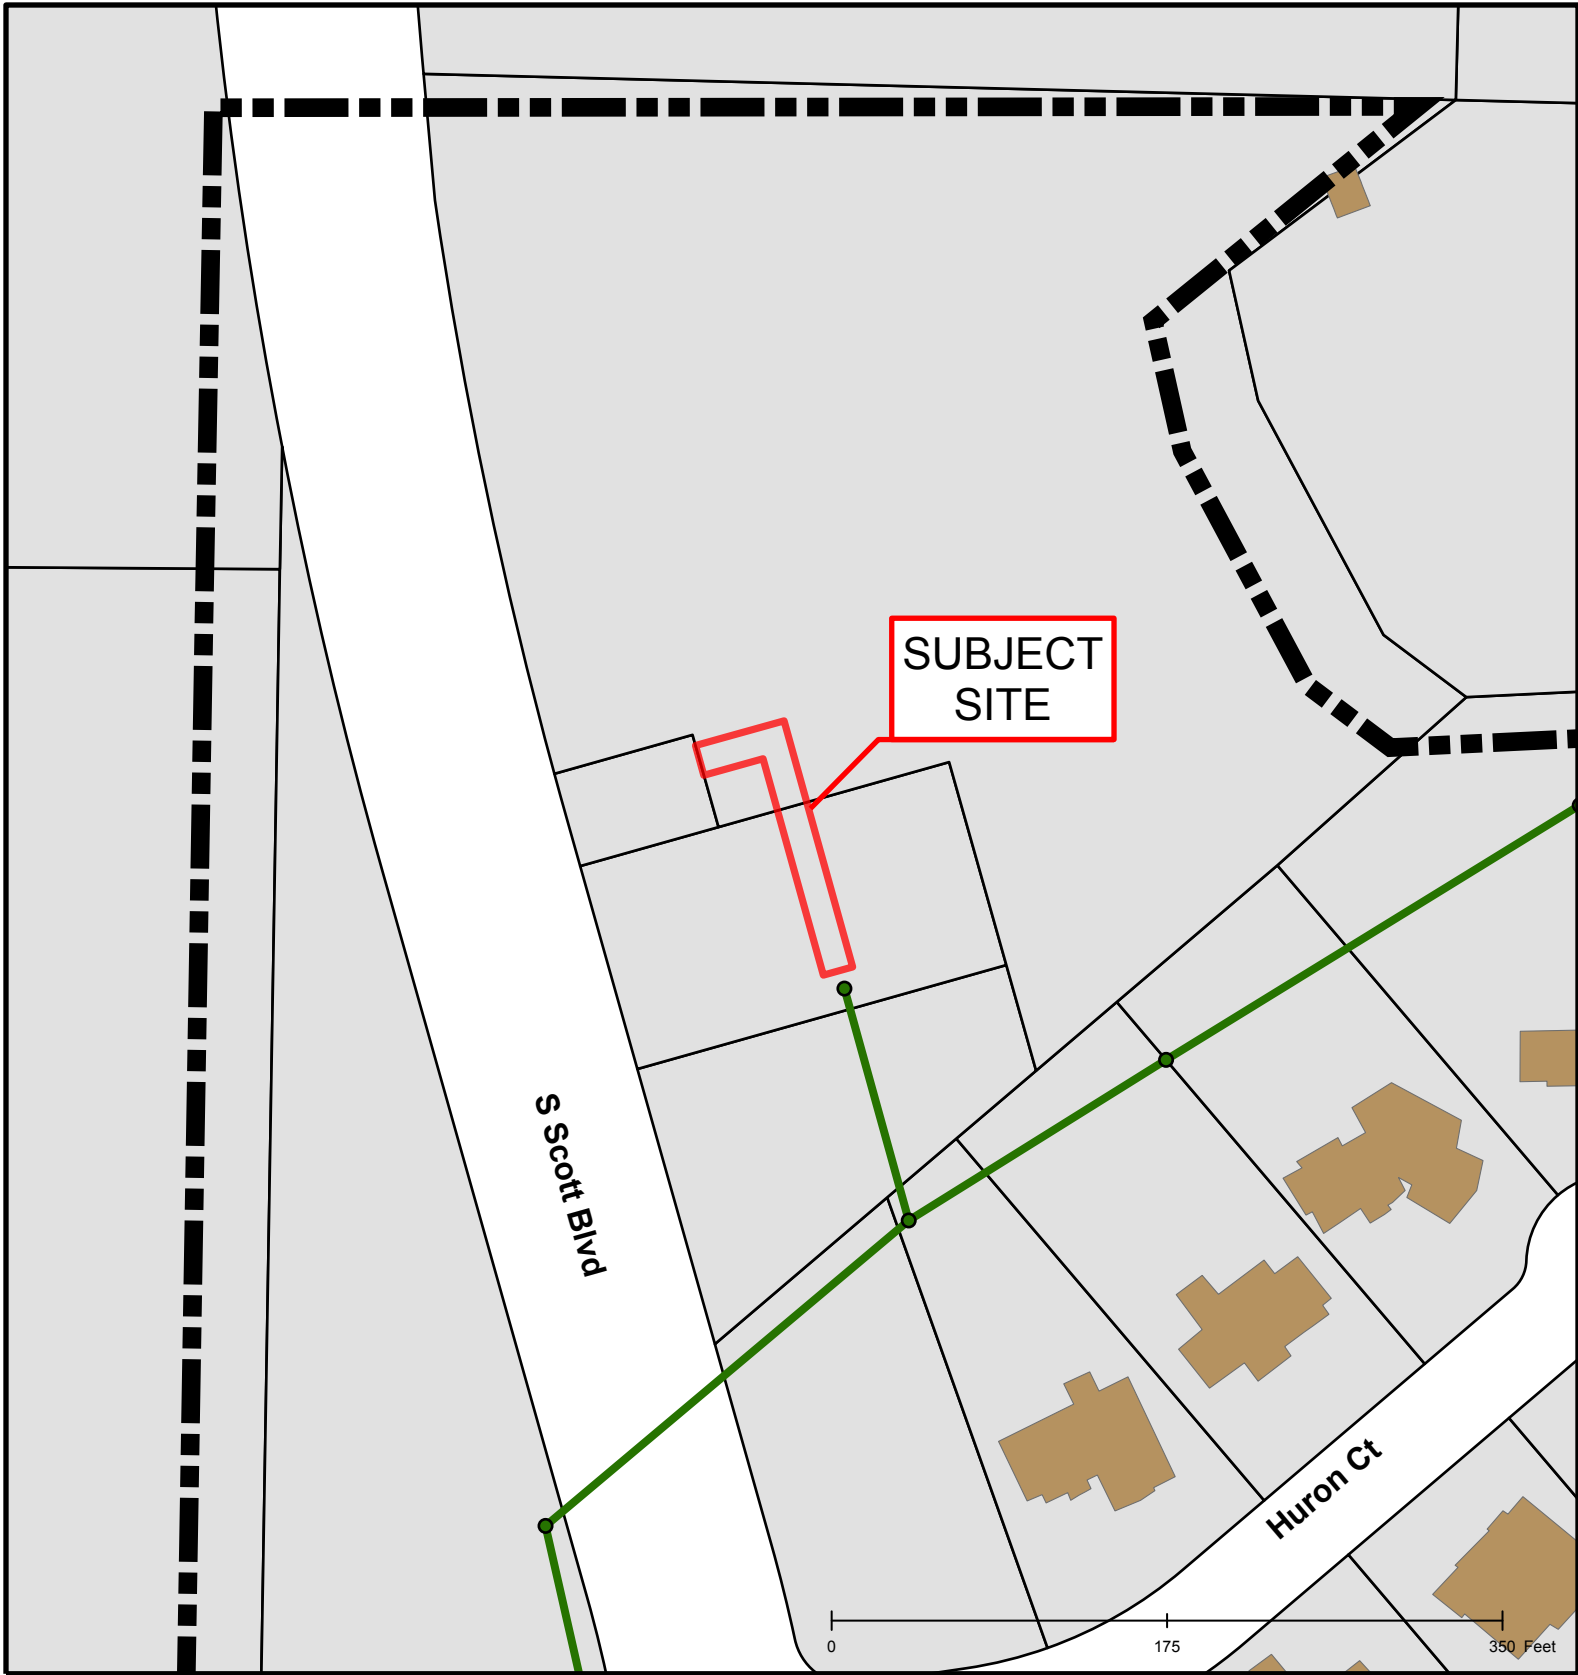

## #17-98 Deerfield Ridge Plat 2 Easement Vacation

Roads	
	100-Year Floodplain
	Scenic Route
	U-C Benton Stephens Urban Conservation District

## #17-98 Deerfield Ridge Plat 2 Easement Vacation

## #17-98 Deerfield Ridge Plat 2 Easement Vacation

	BCRSD		Roads
	City Sanitary Structure		BCRSD
	Private Sanitary Structure		City Sanitary Line
	UMC		Private Sanitary Line