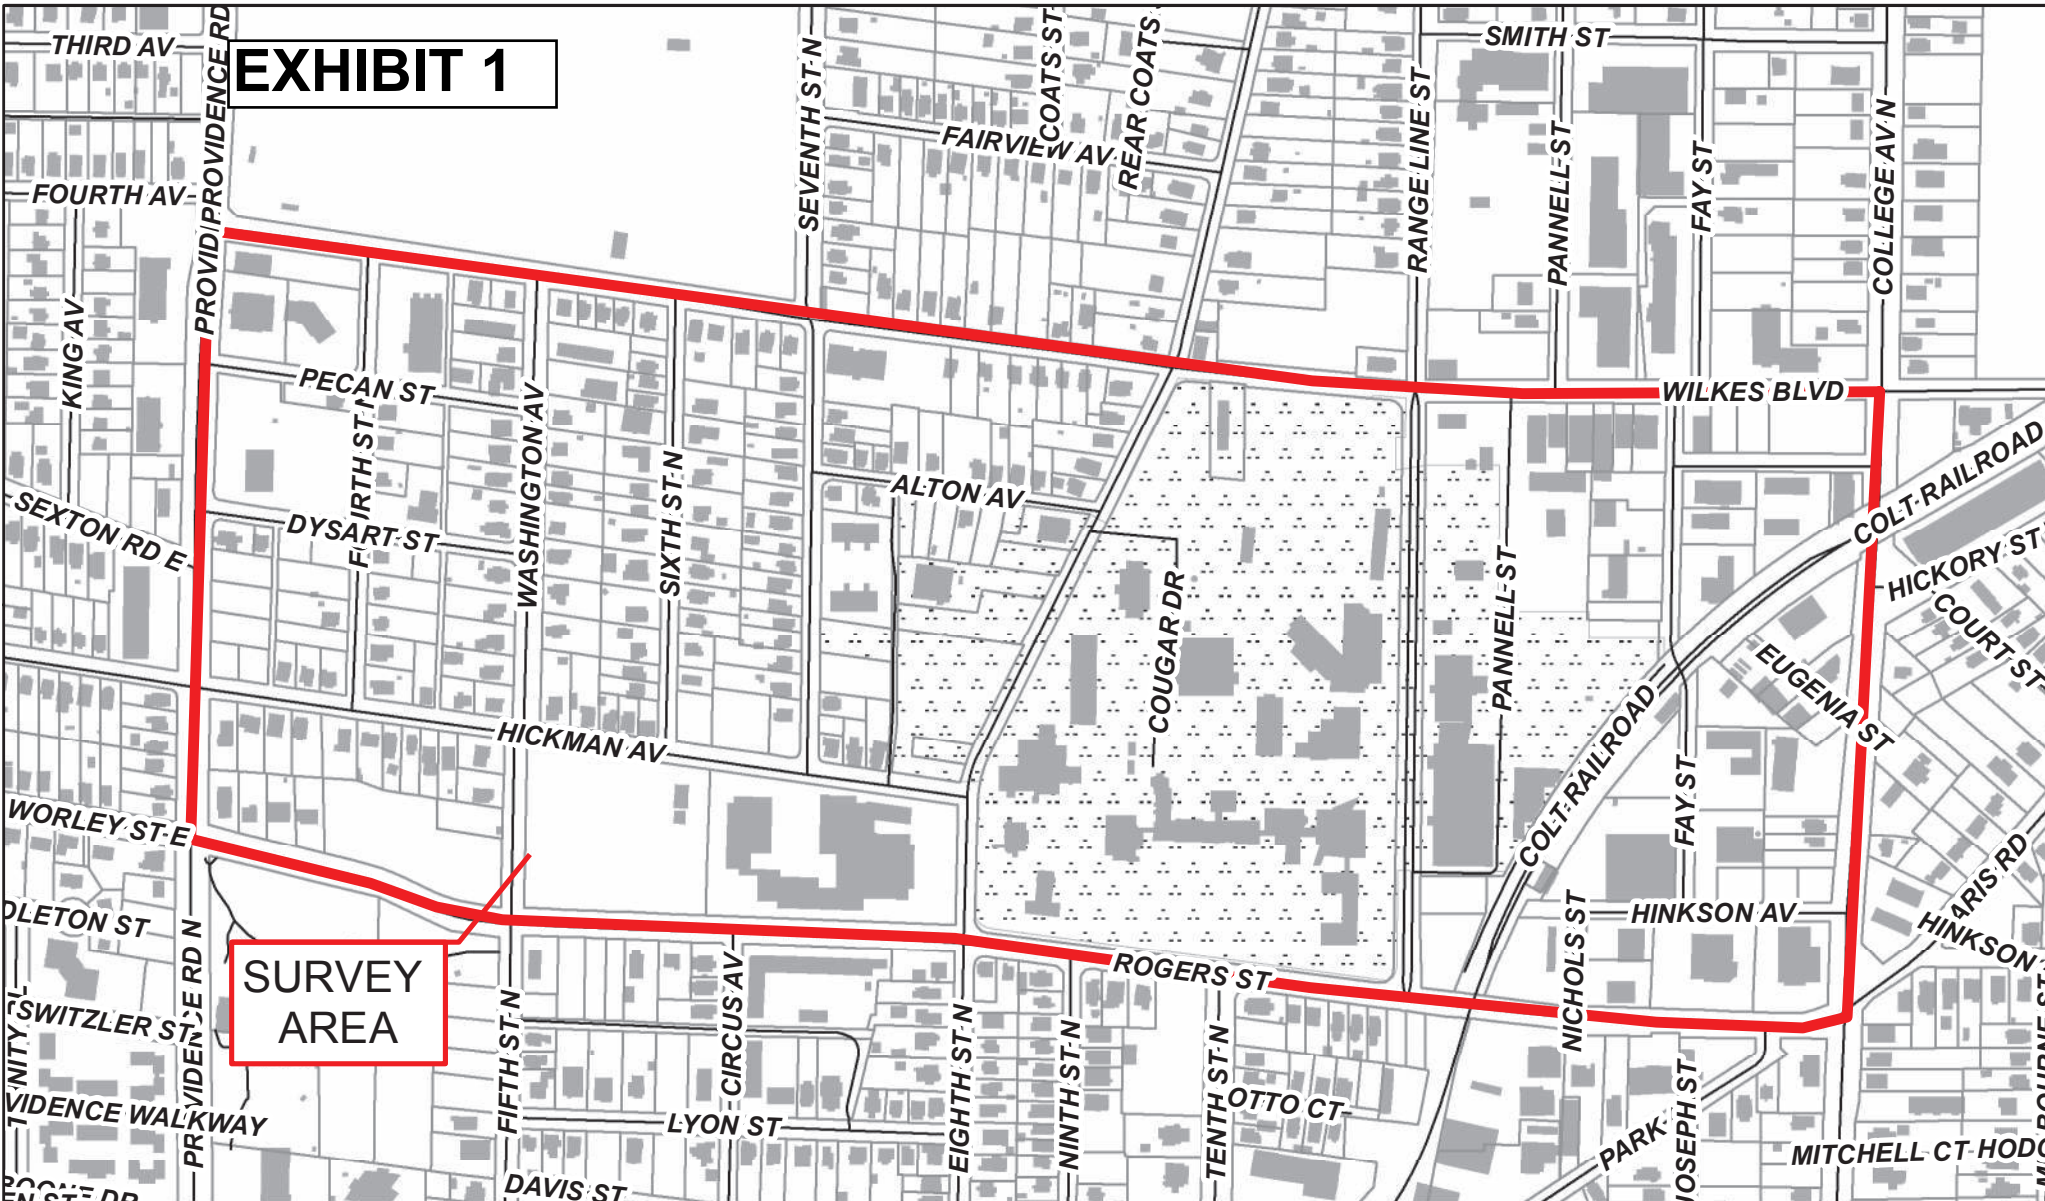

EXHIBIT 1

North-Central Columbia Neighborhood Historical Survey - Phase III

□ Parcels

Hillshade Data: Boone County GIS Office
Parcel Data Source: Boone County Assessor

2015 Imagery: Boone County Assessor's Office
Created by The City of Columbia - Community Development Department