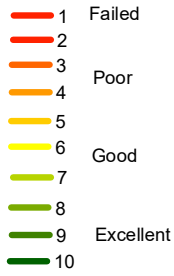

PASER Pavement Condition Ratings

Legend

PASER Ratings Ward 5 CITY of COLUMBIA, MISSOURI

Scale 1"=6500'

1/2019