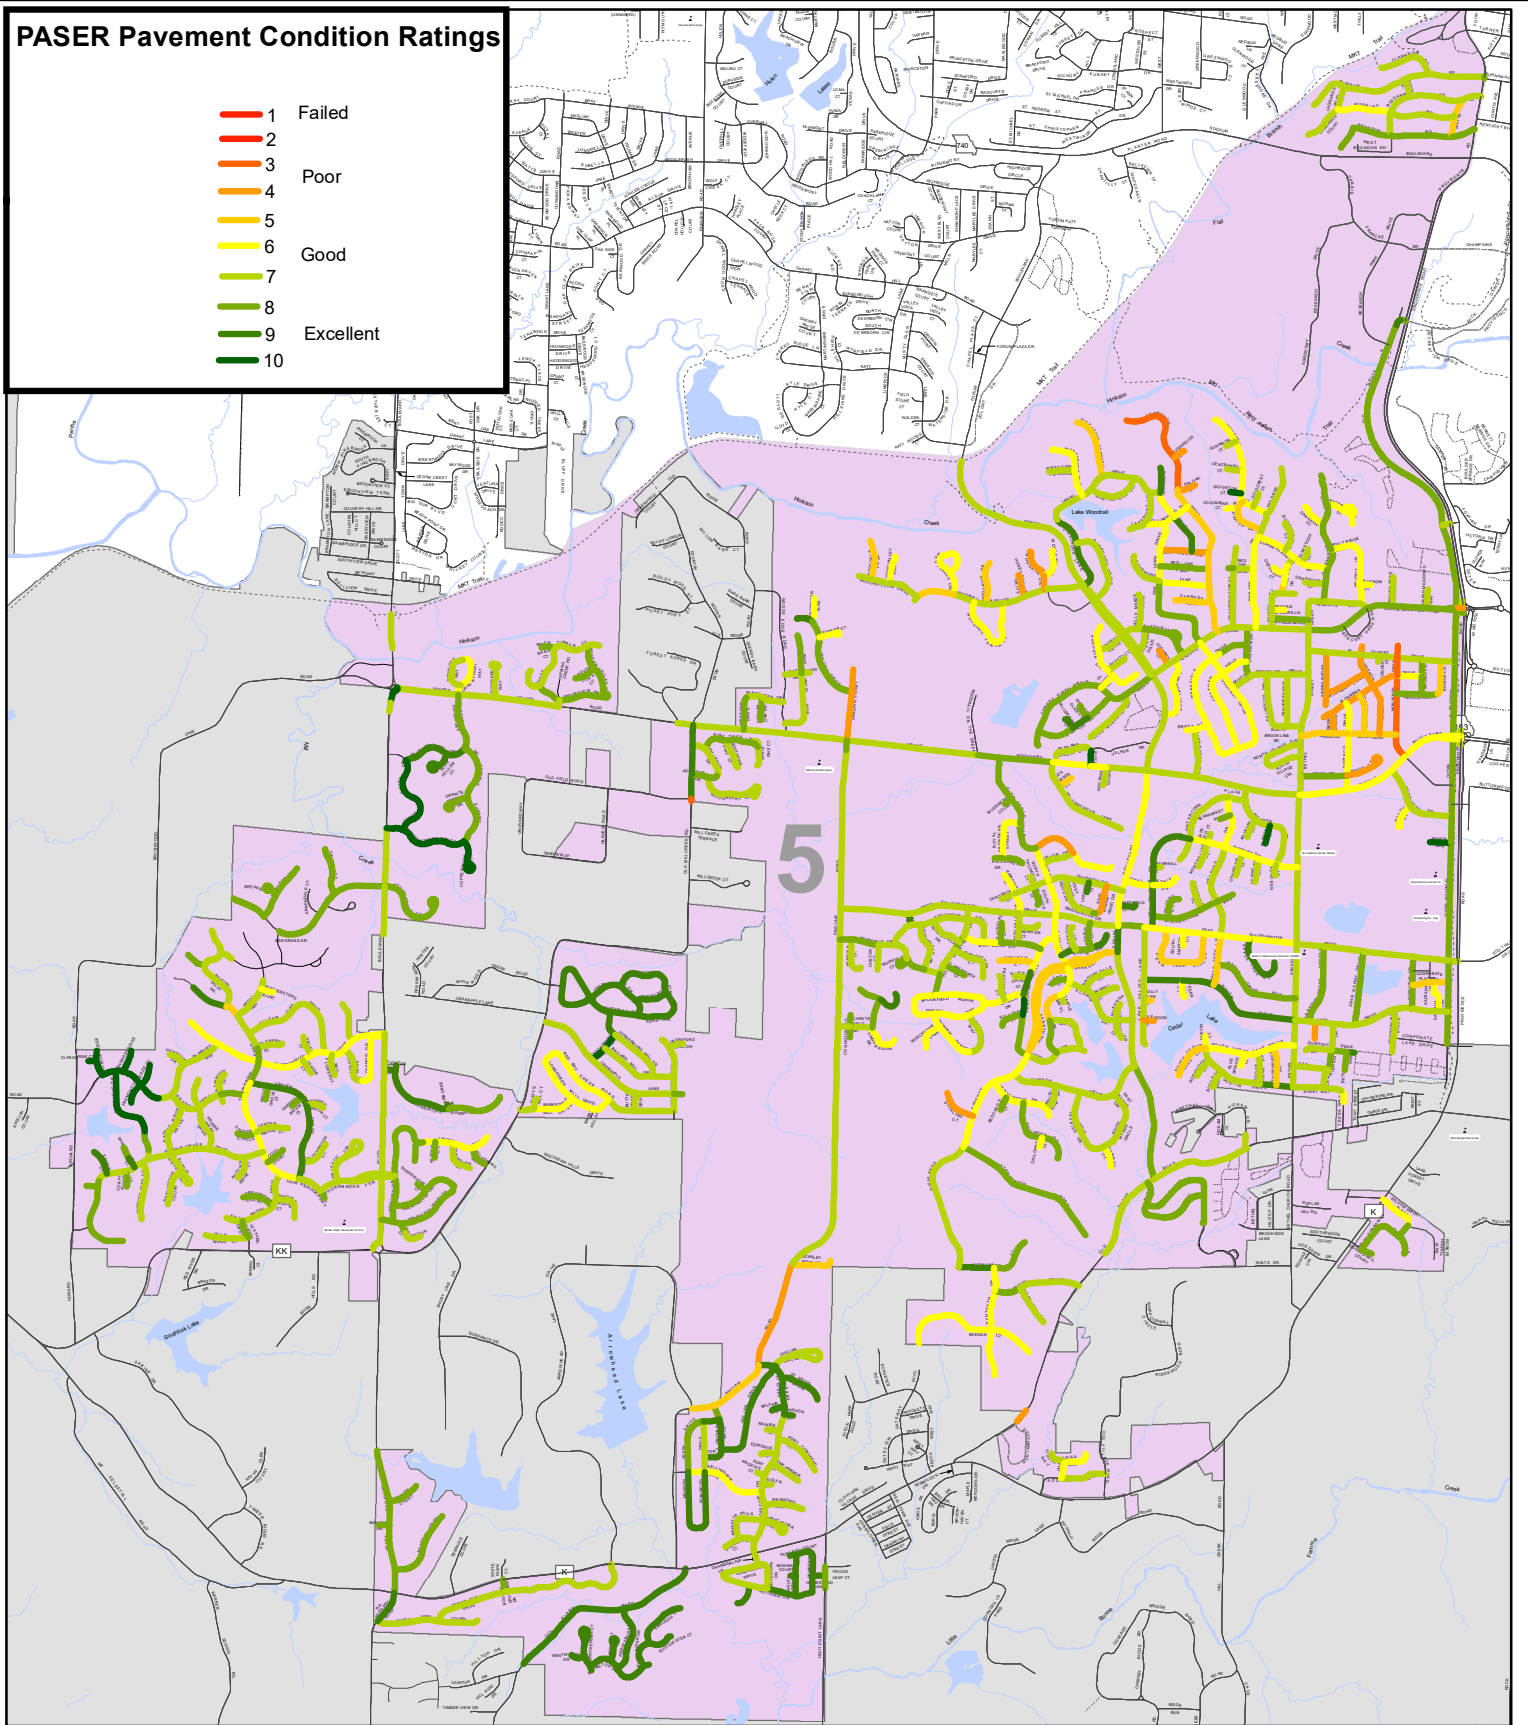

PASER Pavement Condition Ratings

Legend

PASER Ratings Ward 5 CITY of COLUMBIA, MISSOURI

Scale 1"=6500'

1/2019