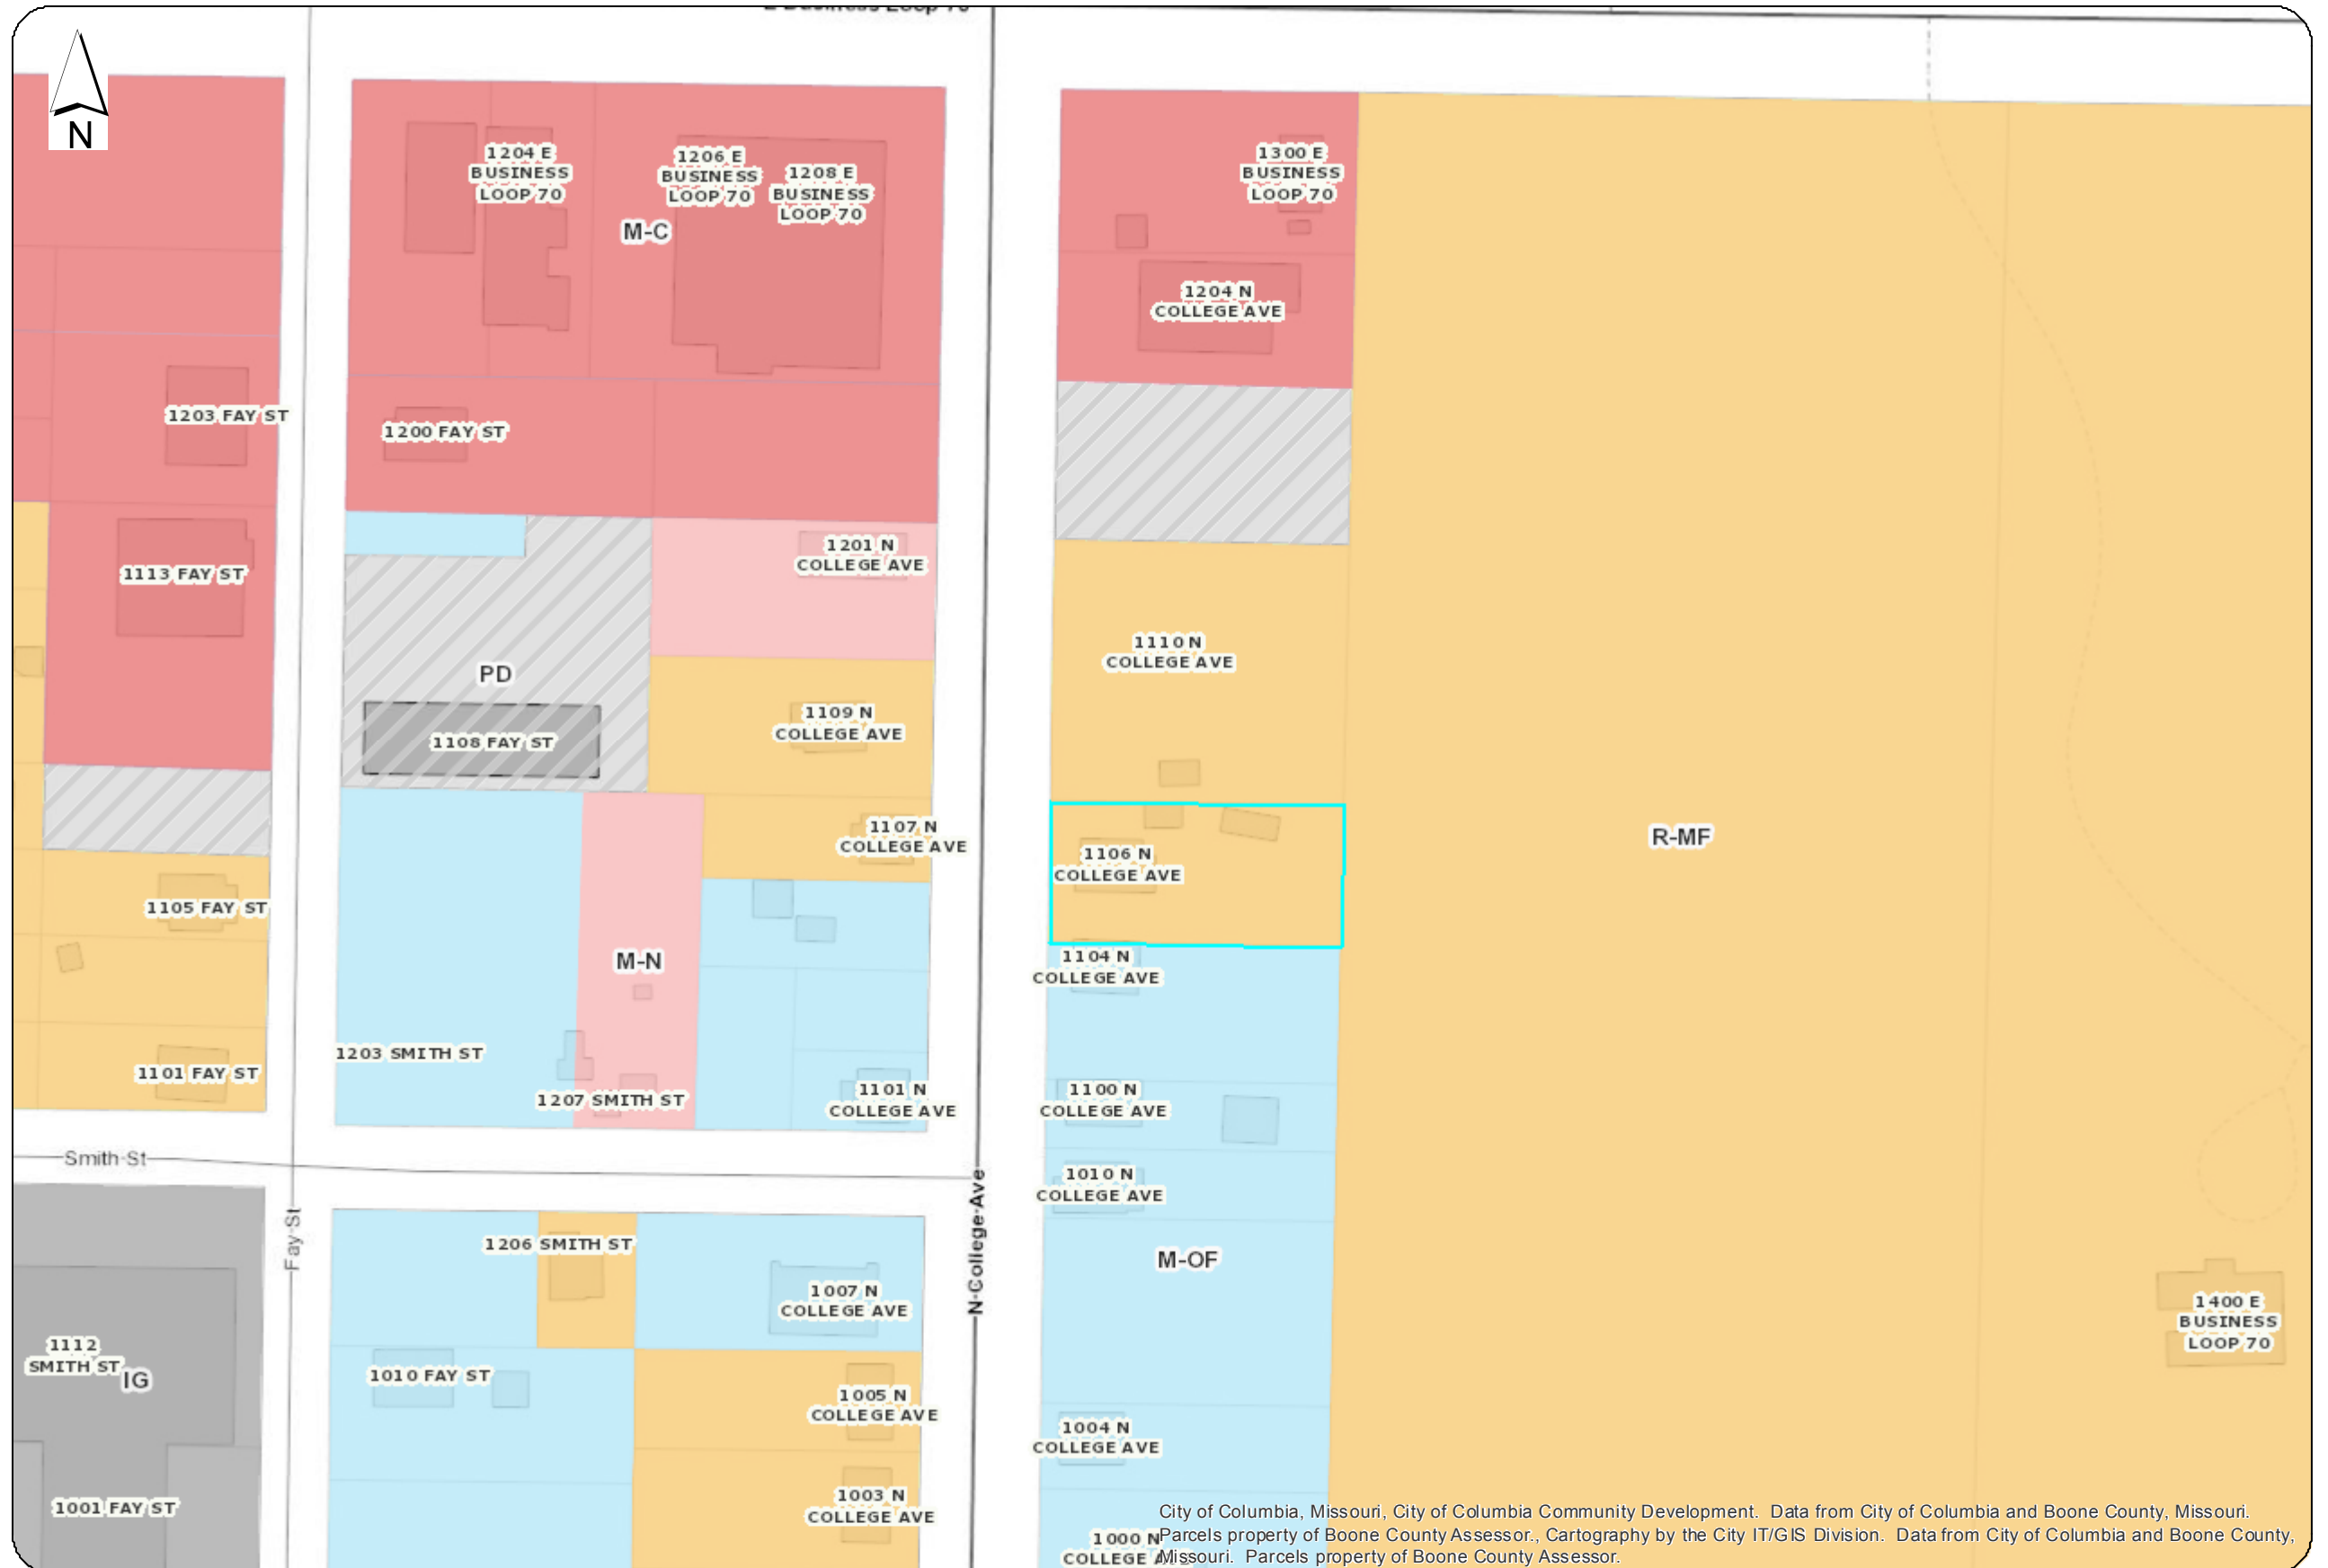

City of Columbia Missouri City View

City of Columbia, Missouri, City of Columbia Community Development. Data from City of Columbia and Boone County, Missouri. Parcels property of Boone County Assessor., Cartography by the City IT/GIS Division. Data from City of Columbia and Boone County, Missouri. Parcels property of Boone County Assessor.

1 : 1,200

DATA FROM CITY OF COLUMBIA AND BOONE COUNTY, MISSOURI. PARCELS PROPERTY OF BOONE COUNTY ASSESSOR. THE CITY OF COLUMBIA DOES NOT WARRANT OR GUARANTEE THE ACCURACY, CONTENT, QUALITY, RELIABILITY, FITNESS, COMPLETENESS OR TIMELINESS OF ANY SPATIAL DATA OR ITS ATTRIBUTES. DATA ARE "AS IS" AND WITHOUT WARRANTY EXPRESS OR IMPLIED. USER ASSUMES ALL RISK IN THE USE OF AND RELIANCE UPON ANY INFORMATION CONTAINED THEREIN.