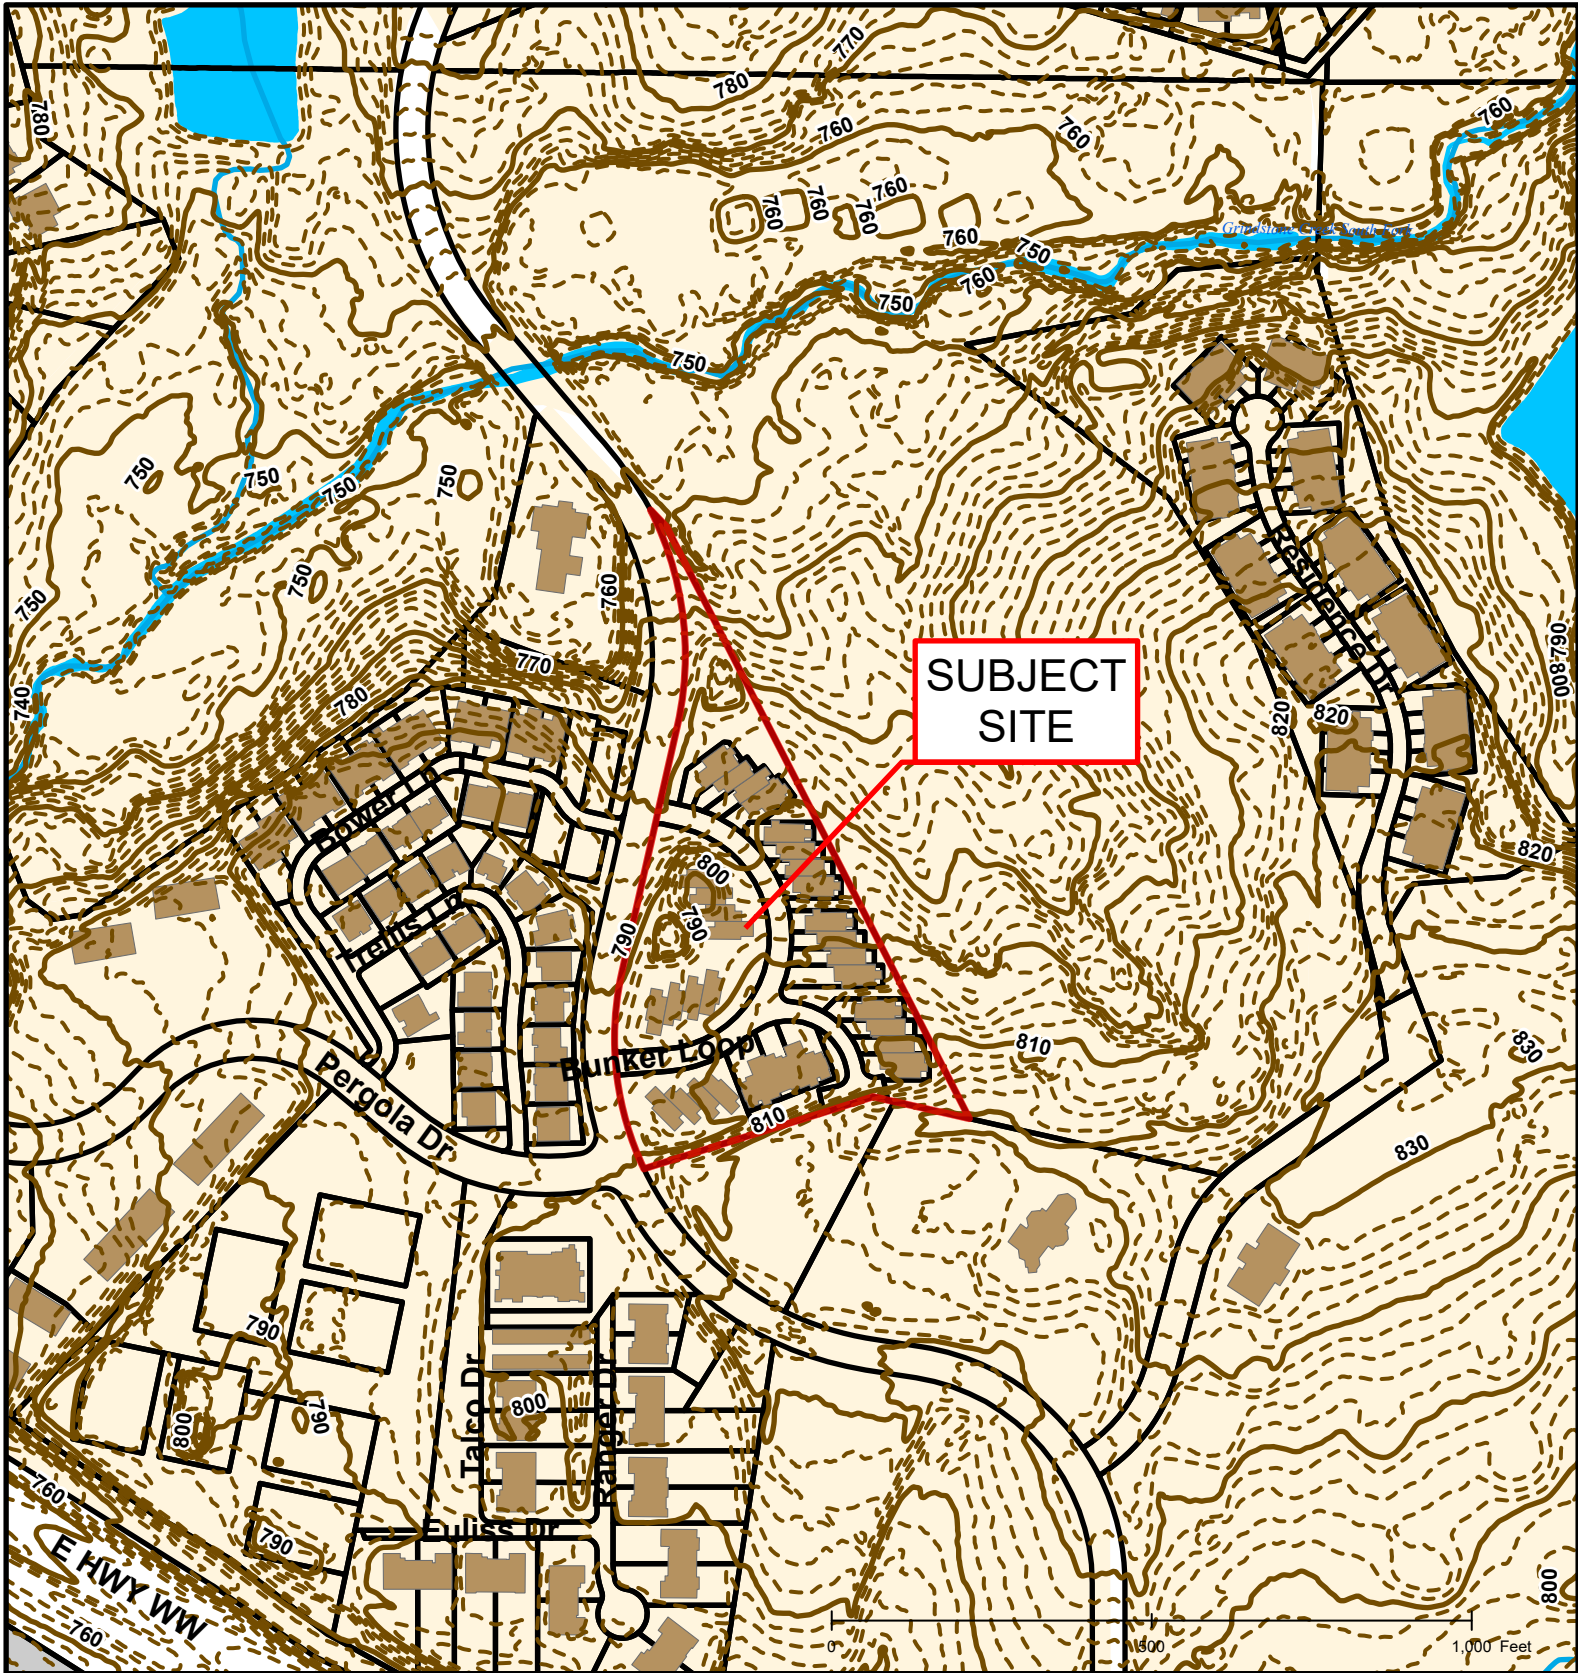

## 61-2020: On The Ninth at Old Hawthorne PUD Major PD Amendment

## 61-2020: On The Ninth at Old Hawthorne PUD Major PD Amendment

Created by The City of Columbia - Community Development Department

Parcel Data Source: Boone County Assessor

2017 Imagery: Boone County Assessor's Office

Hillshade Data: Boone County GIS