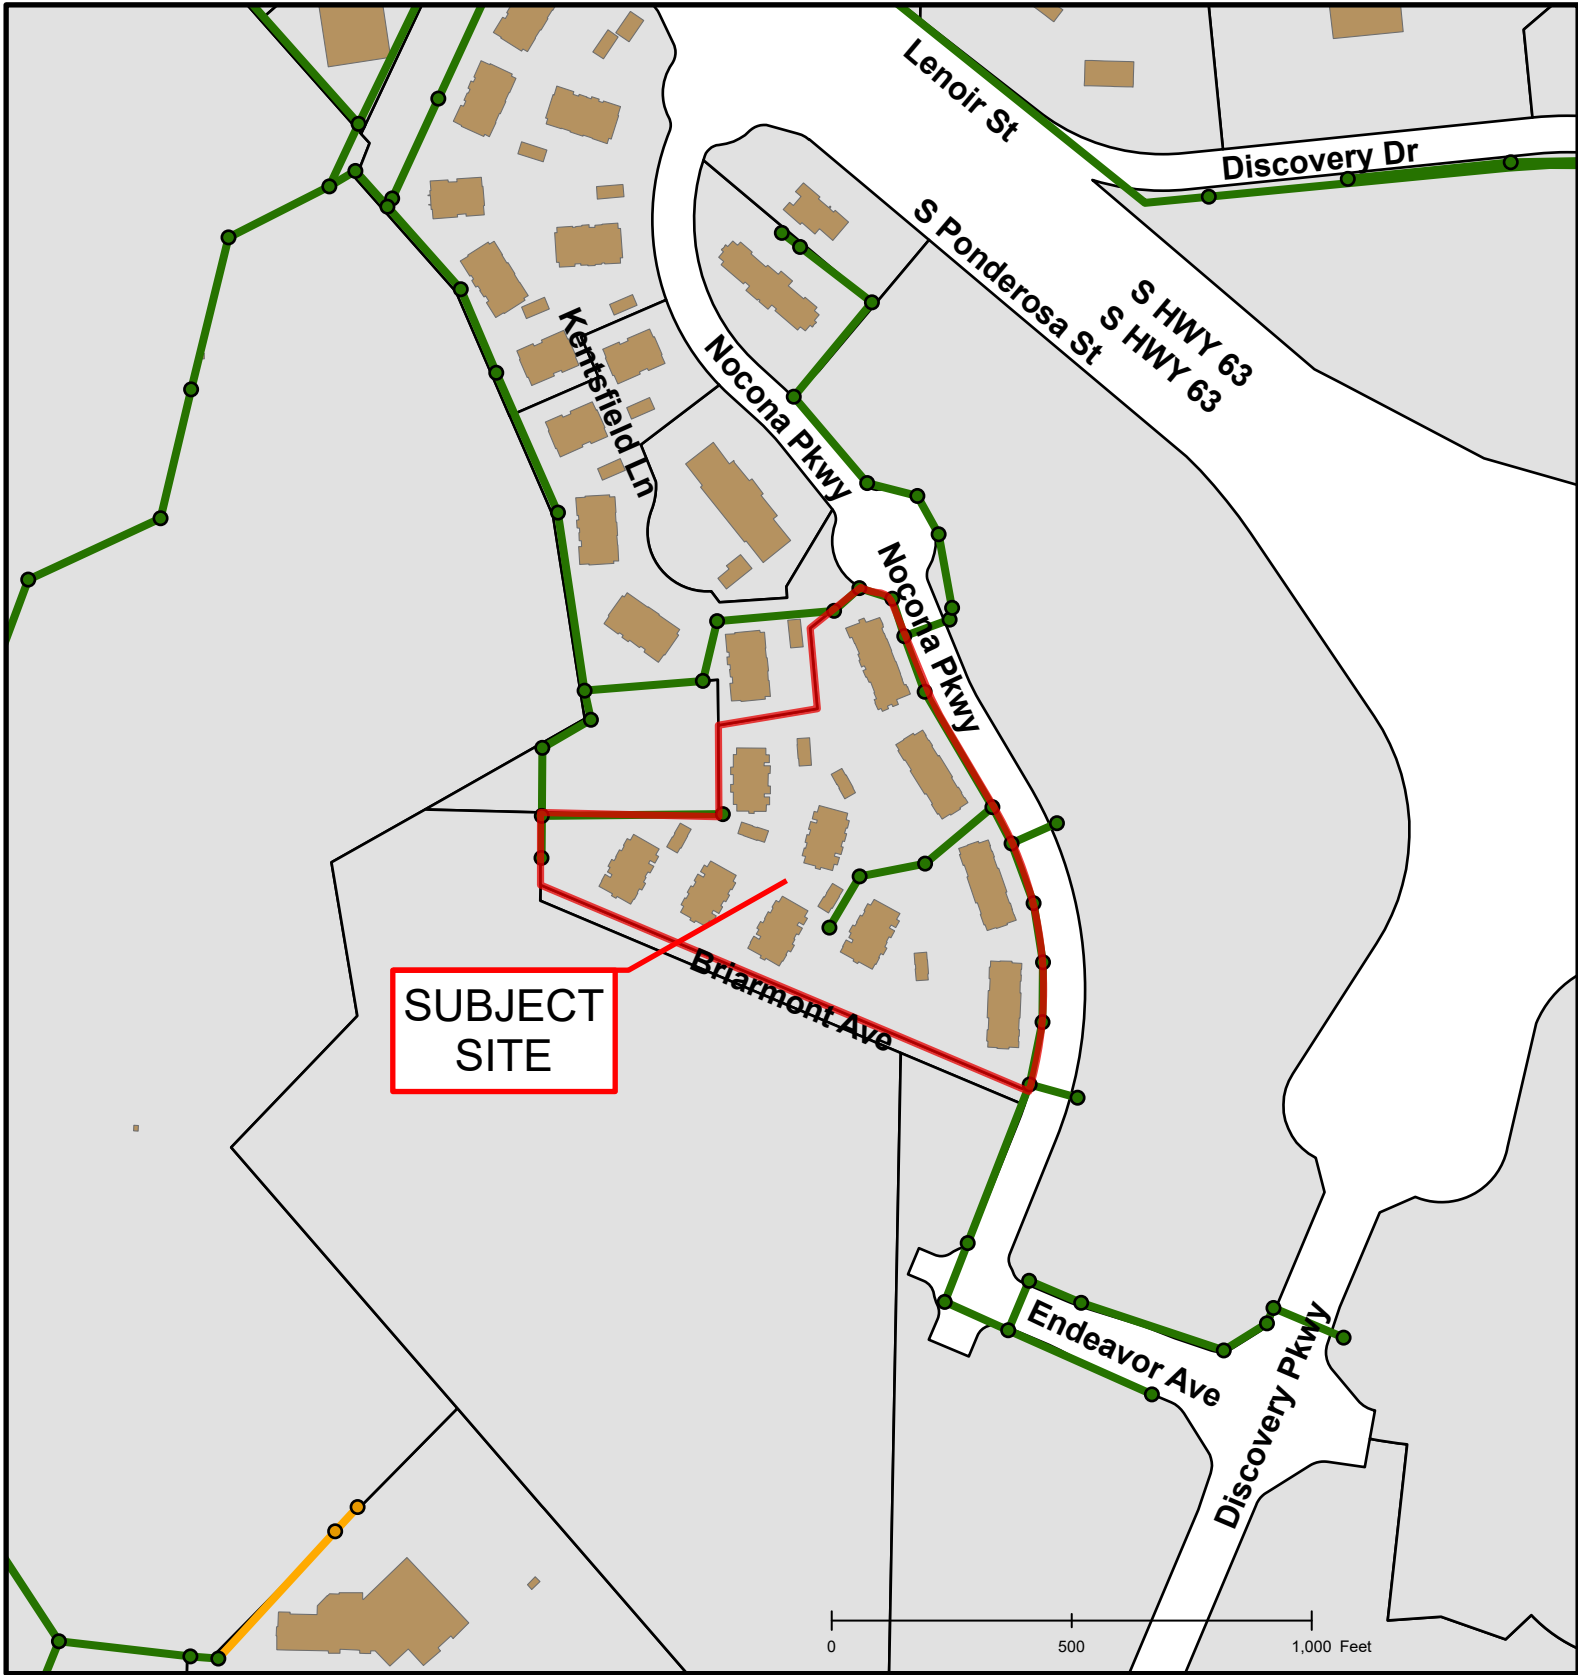

# #89-2020: Discovery Park Subdivision Plat 4-A Final Plat

 City Zoning	 Columbia City Limit
 Parcels	

Created by The City of Columbia - Community Development Department

Parcel Data Source: Boone County Assessor

# #89-2020: Discovery Park Subdivision Plat 4-A Final Plat

# #89-2020: Discovery Park Subdivision Plat 4-A Final Plat

Created by The City of Columbia - Community Development Department

Parcel Data Source: Boone County Assessor

2017 Imagery: Boone County Assessor's Office