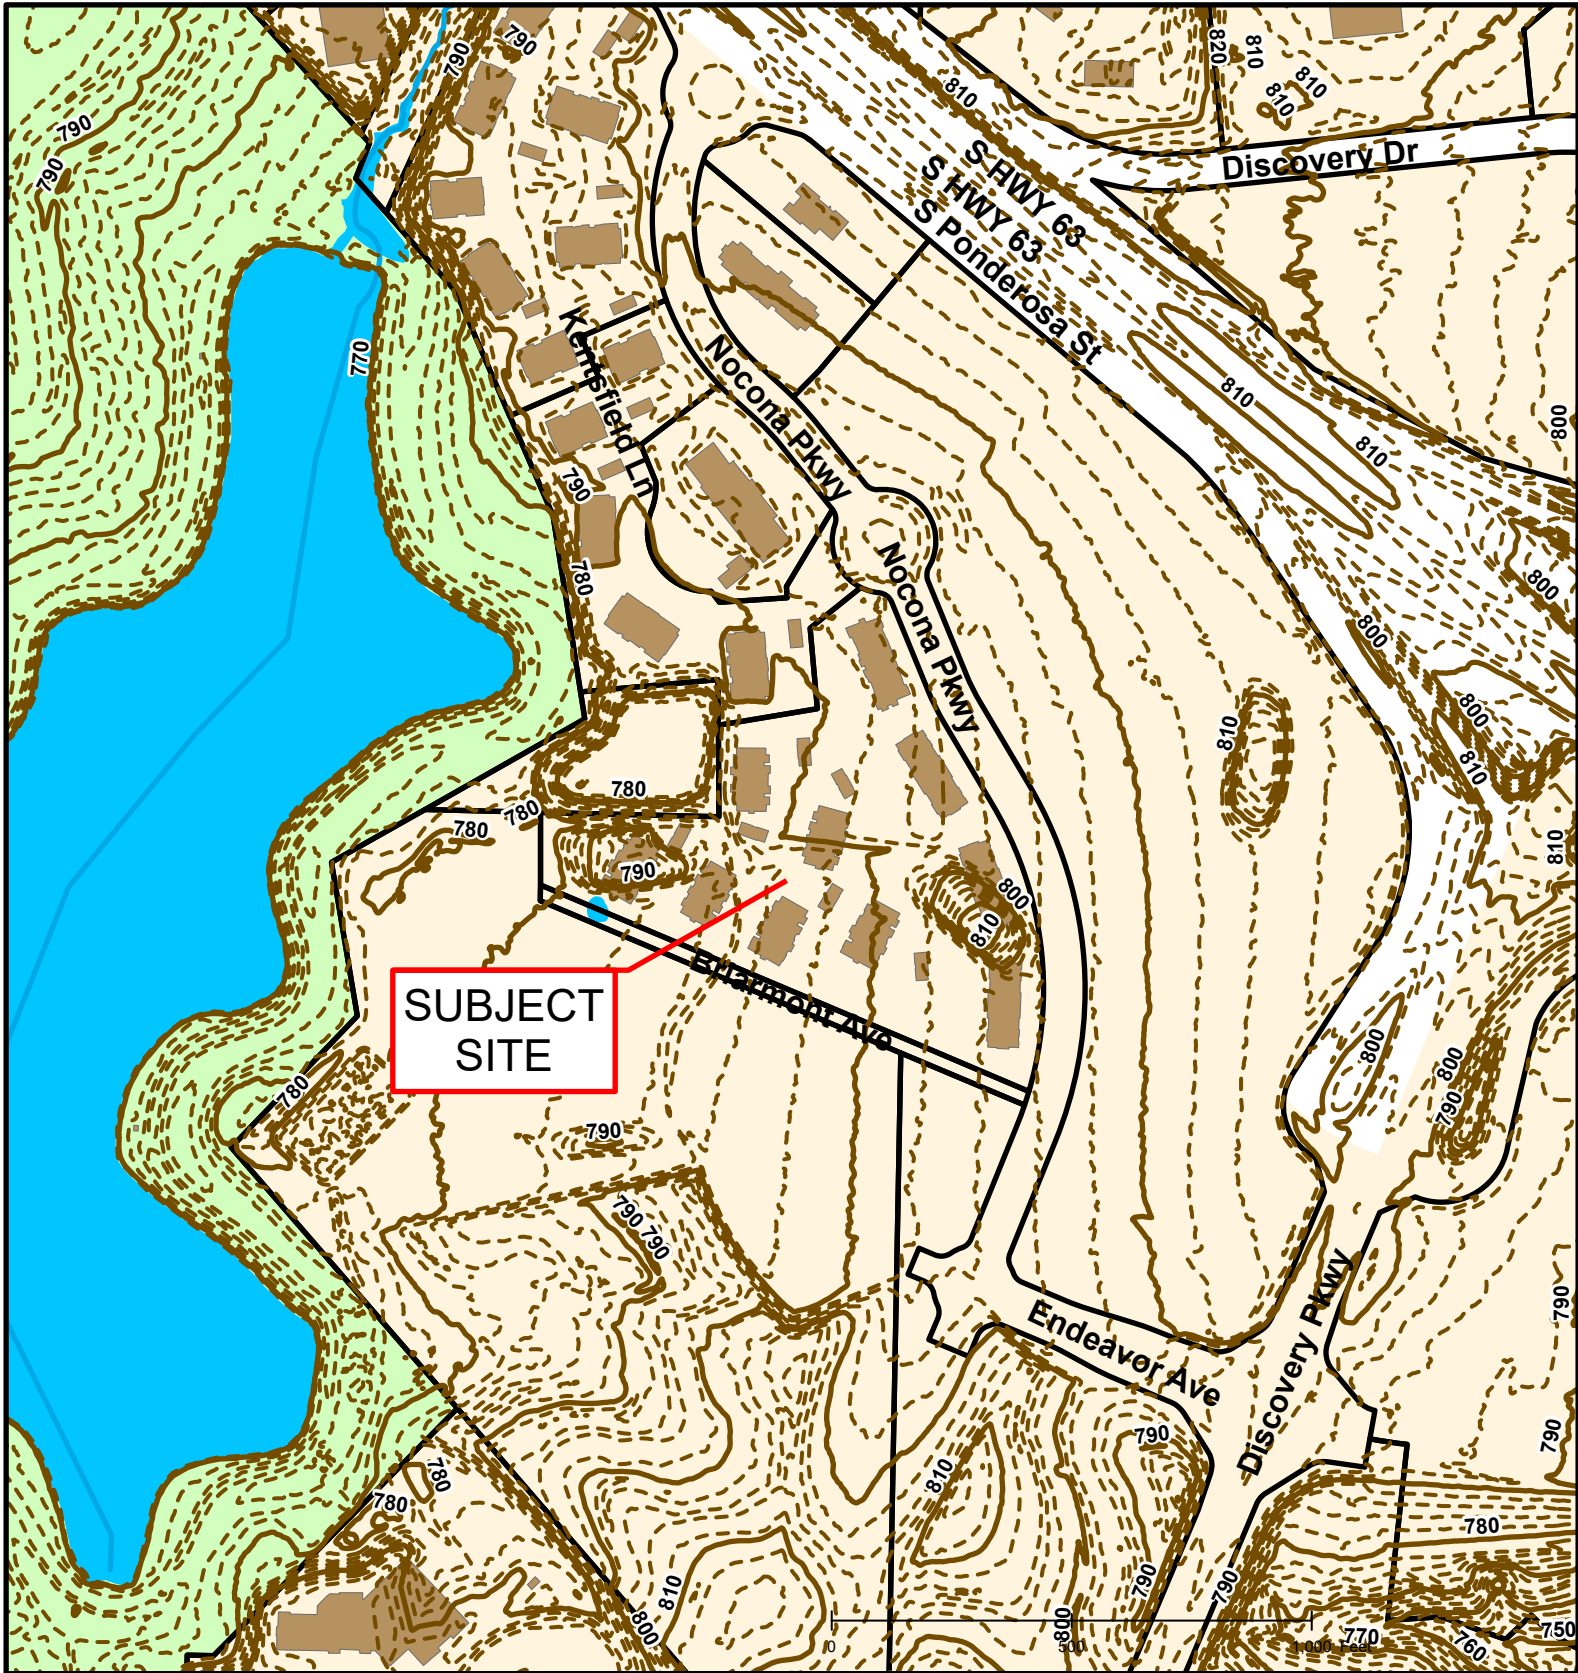

# #89-2020: Discovery Park Subdivision Plat 4-A Final Plat

 City Zoning	 Columbia City Limit
 Parcels	

Created by The City of Columbia - Community Development Department

Parcel Data Source: Boone County Assessor

# #89-2020: Discovery Park Subdivision Plat 4-A Final Plat

# #89-2020: Discovery Park Subdivision Plat 4-A Final Plat

Created by The City of Columbia - Community Development Department

Parcel Data Source: Boone County Assessor

2017 Imagery: Boone County Assessor's Office