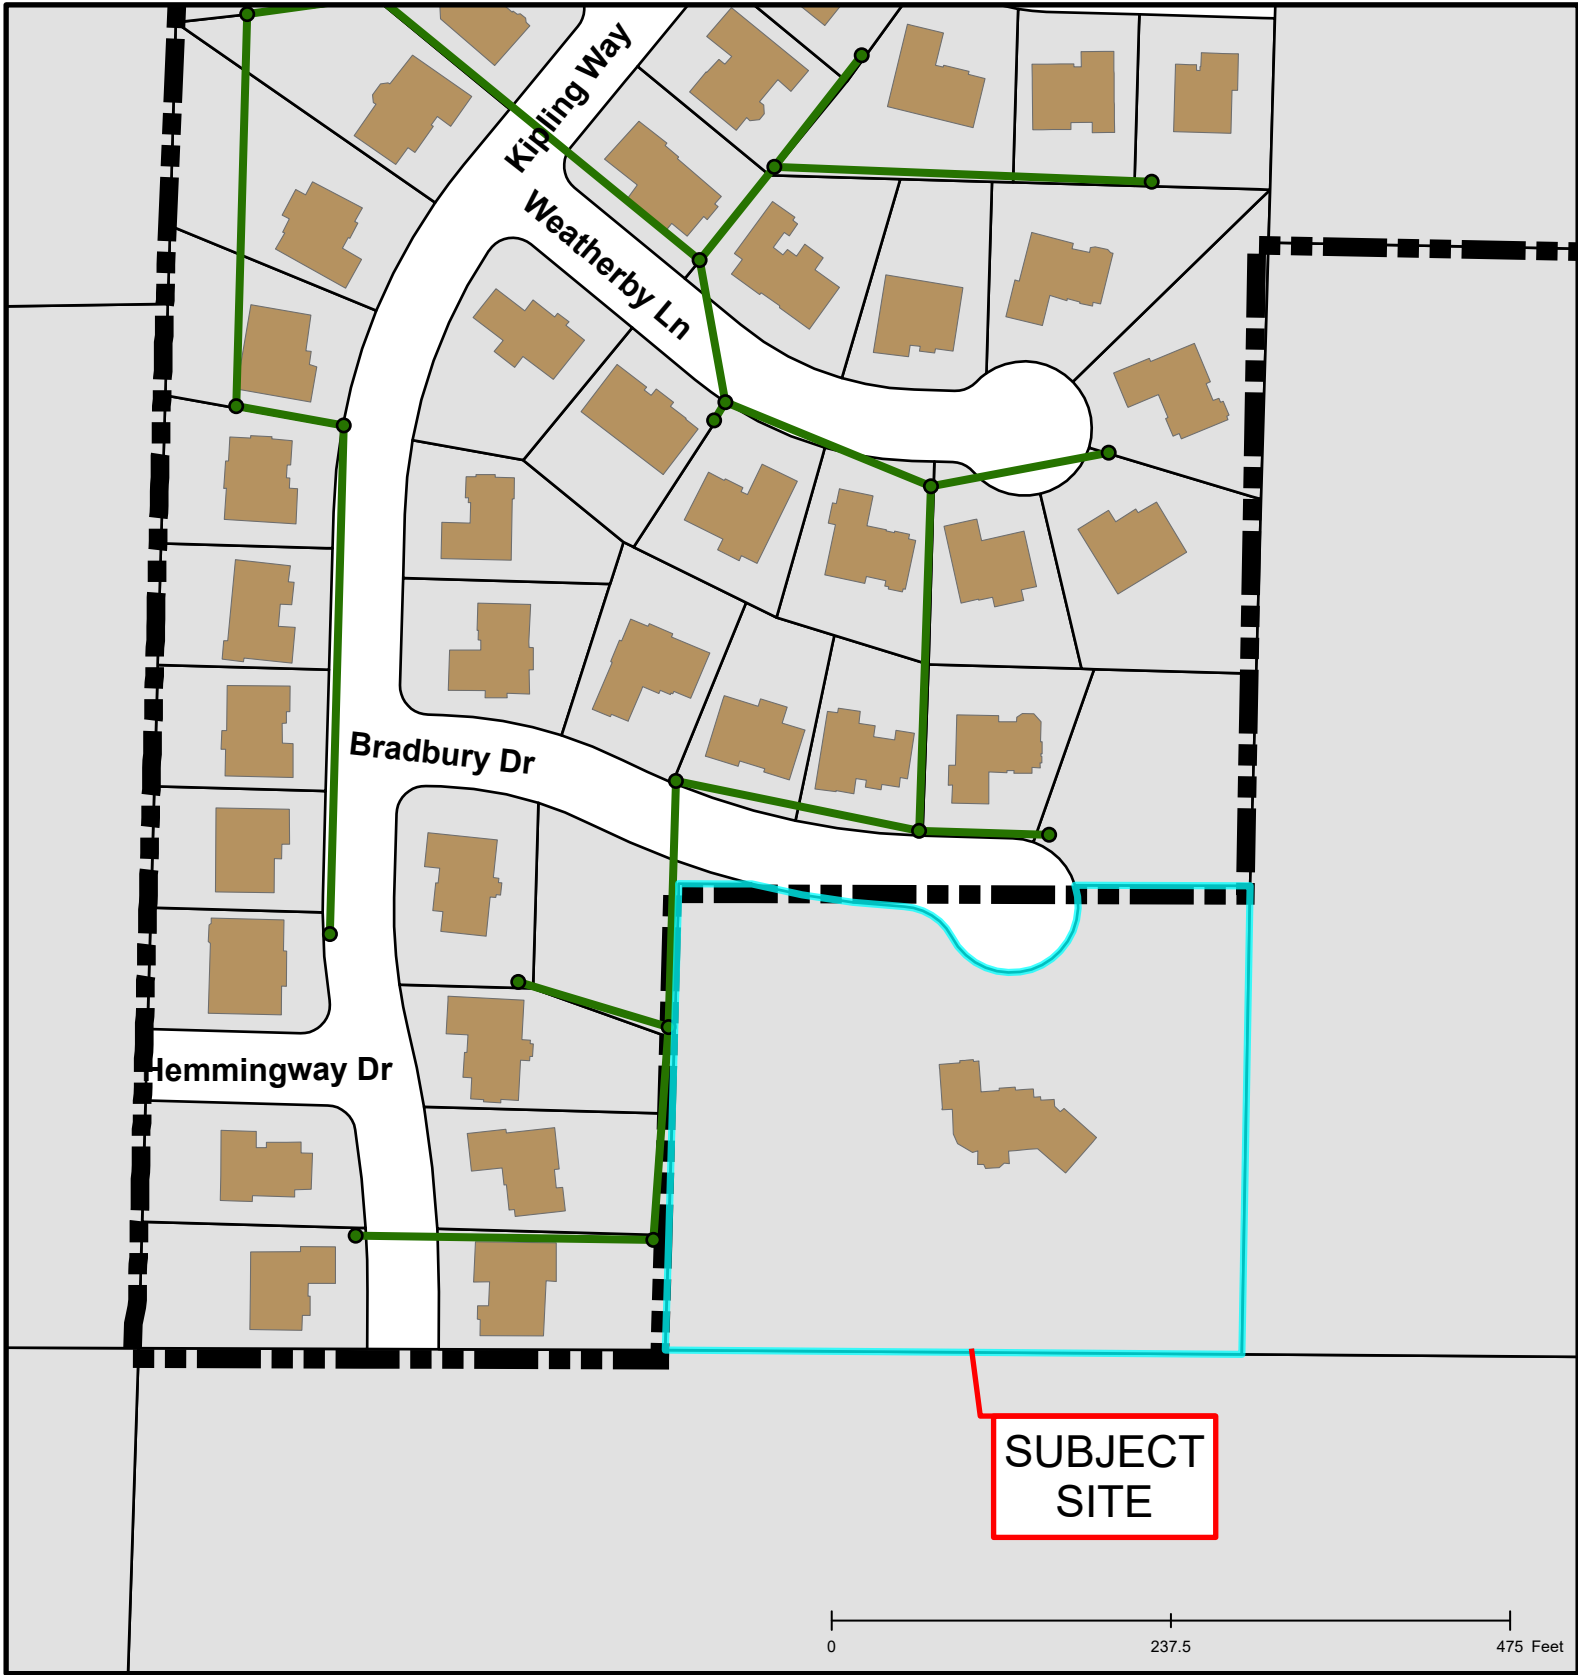

## #161-2020: 4000 Bradbury Drive Annexation

## #161-2020: 4000 Bradbury Drive Annexation

Created by The City of Columbia - Community Development Department

Parcel Data Source: Boone County Assessor

2017 Imagery: Boone County Assessor's Office

Hillshade Data: Boone County GIS