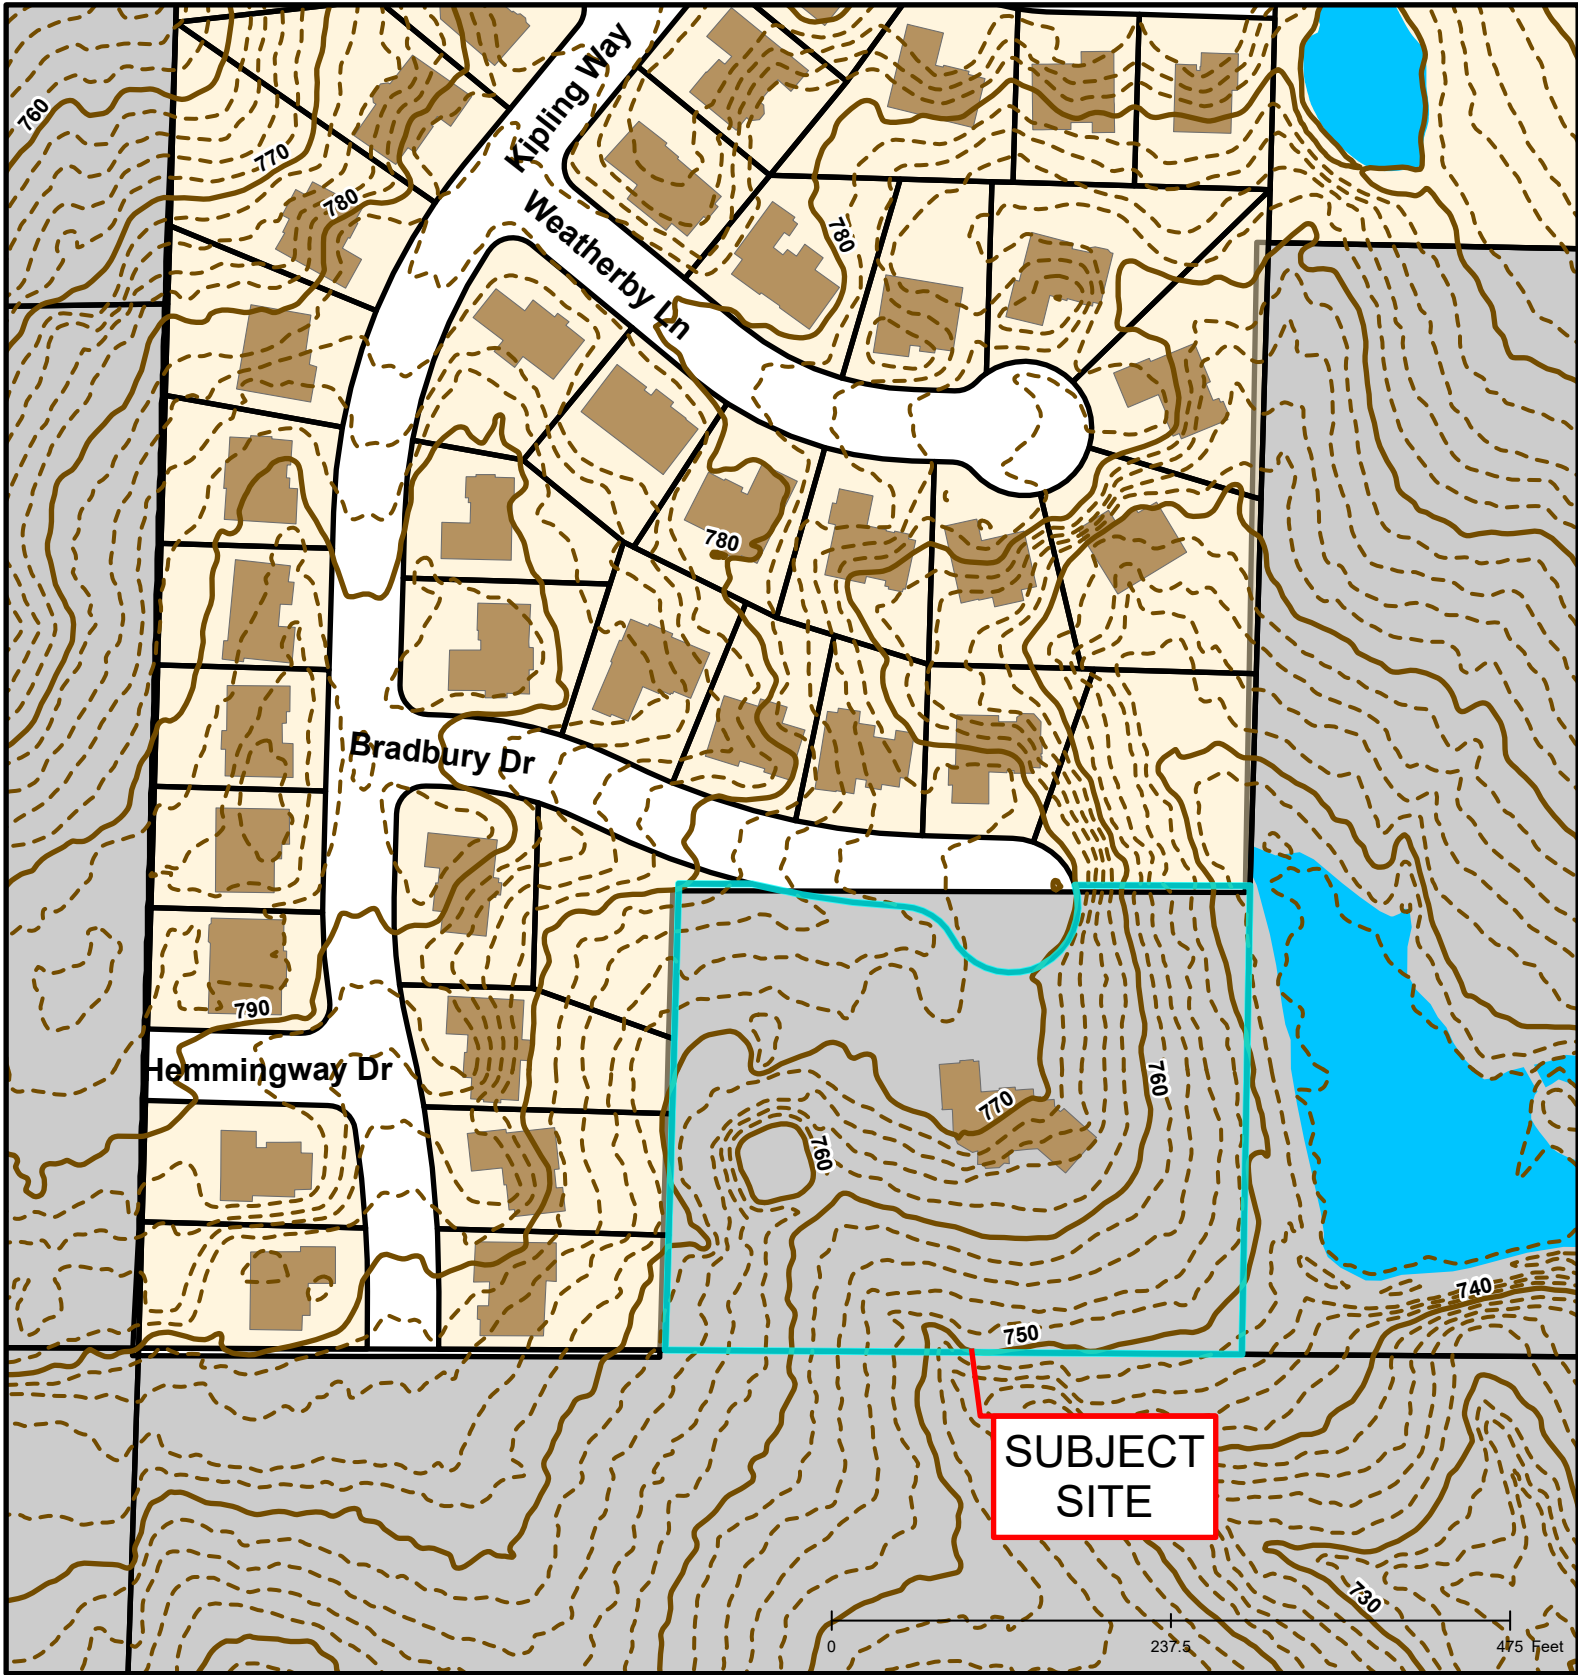

## #161-2020: 4000 Bradbury Drive Annexation

## #161-2020: 4000 Bradbury Drive Annexation

Created by The City of Columbia - Community Development Department

Parcel Data Source: Boone County Assessor

2017 Imagery: Boone County Assessor's Office

Hillshade Data: Boone County GIS