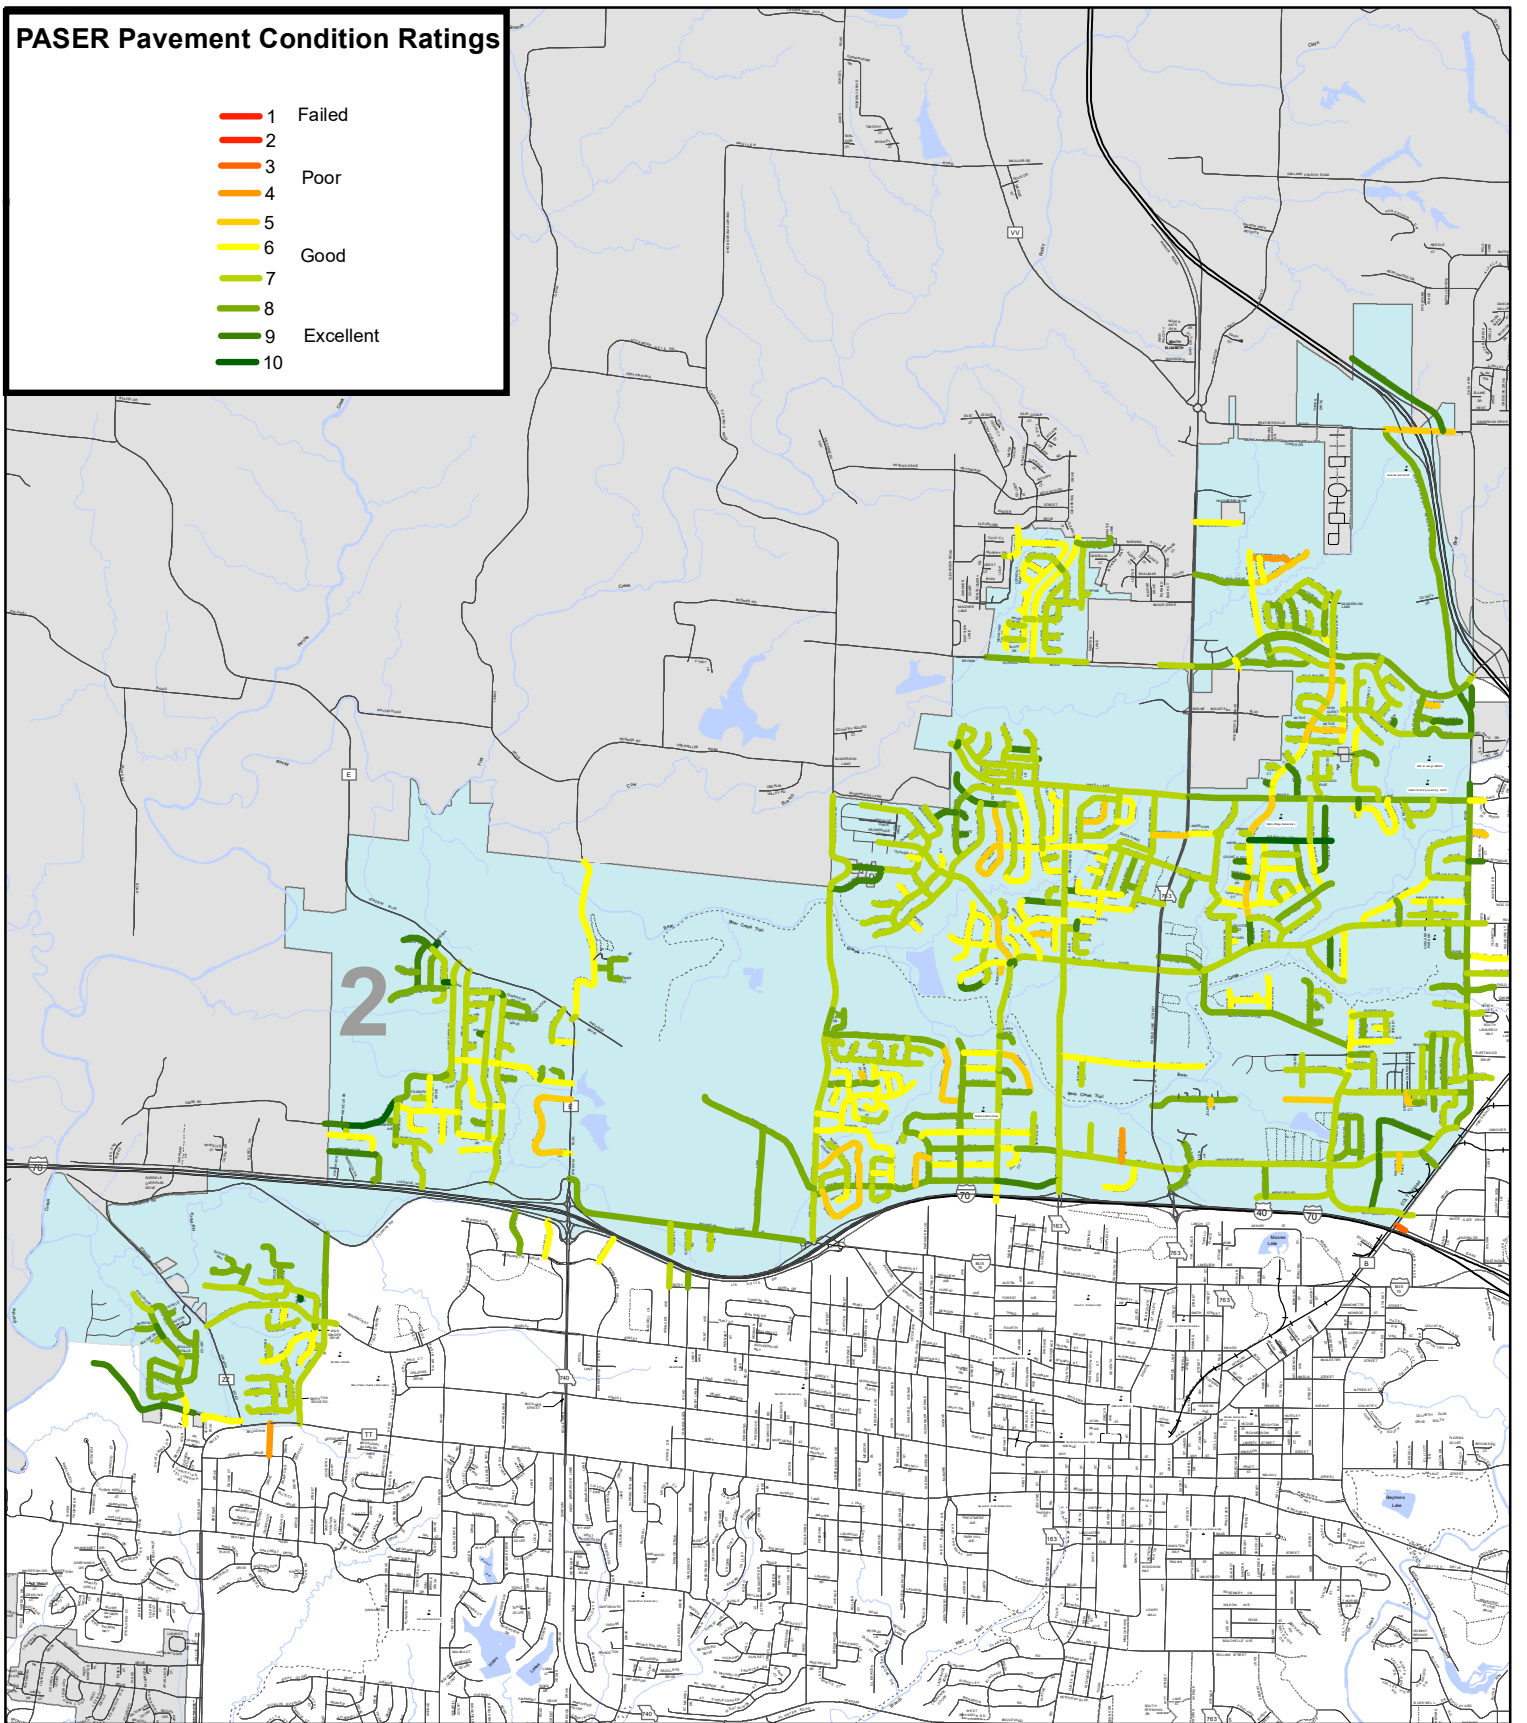

PASER Pavement Condition Ratings

Legend

PASER Ratings Ward 2

CITY of COLUMBIA, MISSOURI

Scale 1"=6500'

1/2019