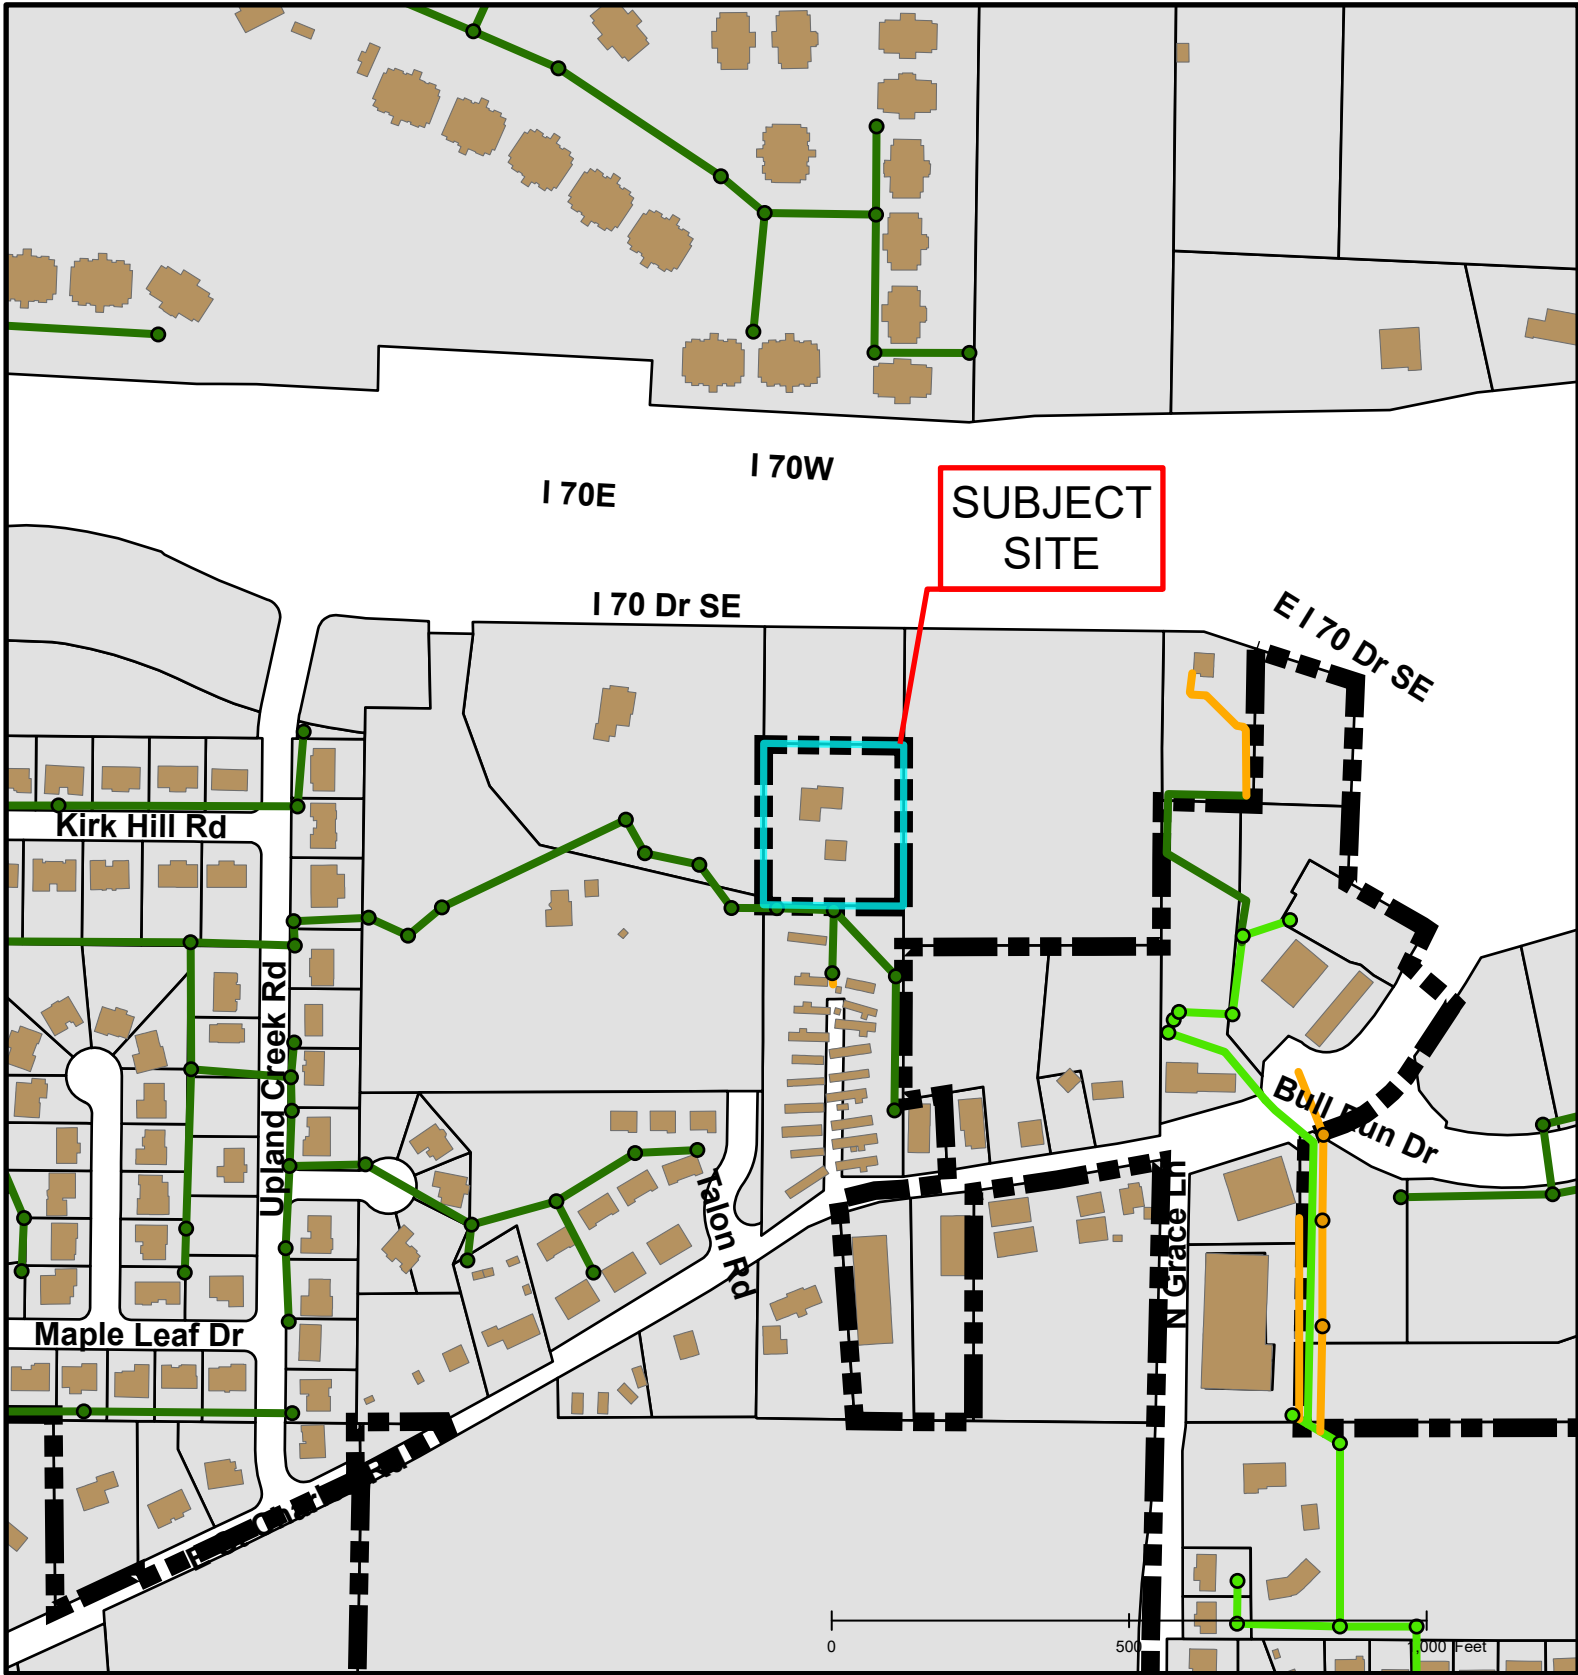

#51-2020: 5300 I-70 Drive SE Annexation

#51-2020: 5300 I-70 Drive SE Annexation

Created by The City of Columbia - Community Development Department

2017 Imagery: Boone County Assessor's Office

Hillshade Data: Boone County GIS

#51-2020: 5300 I-70 Drive SE Annexation