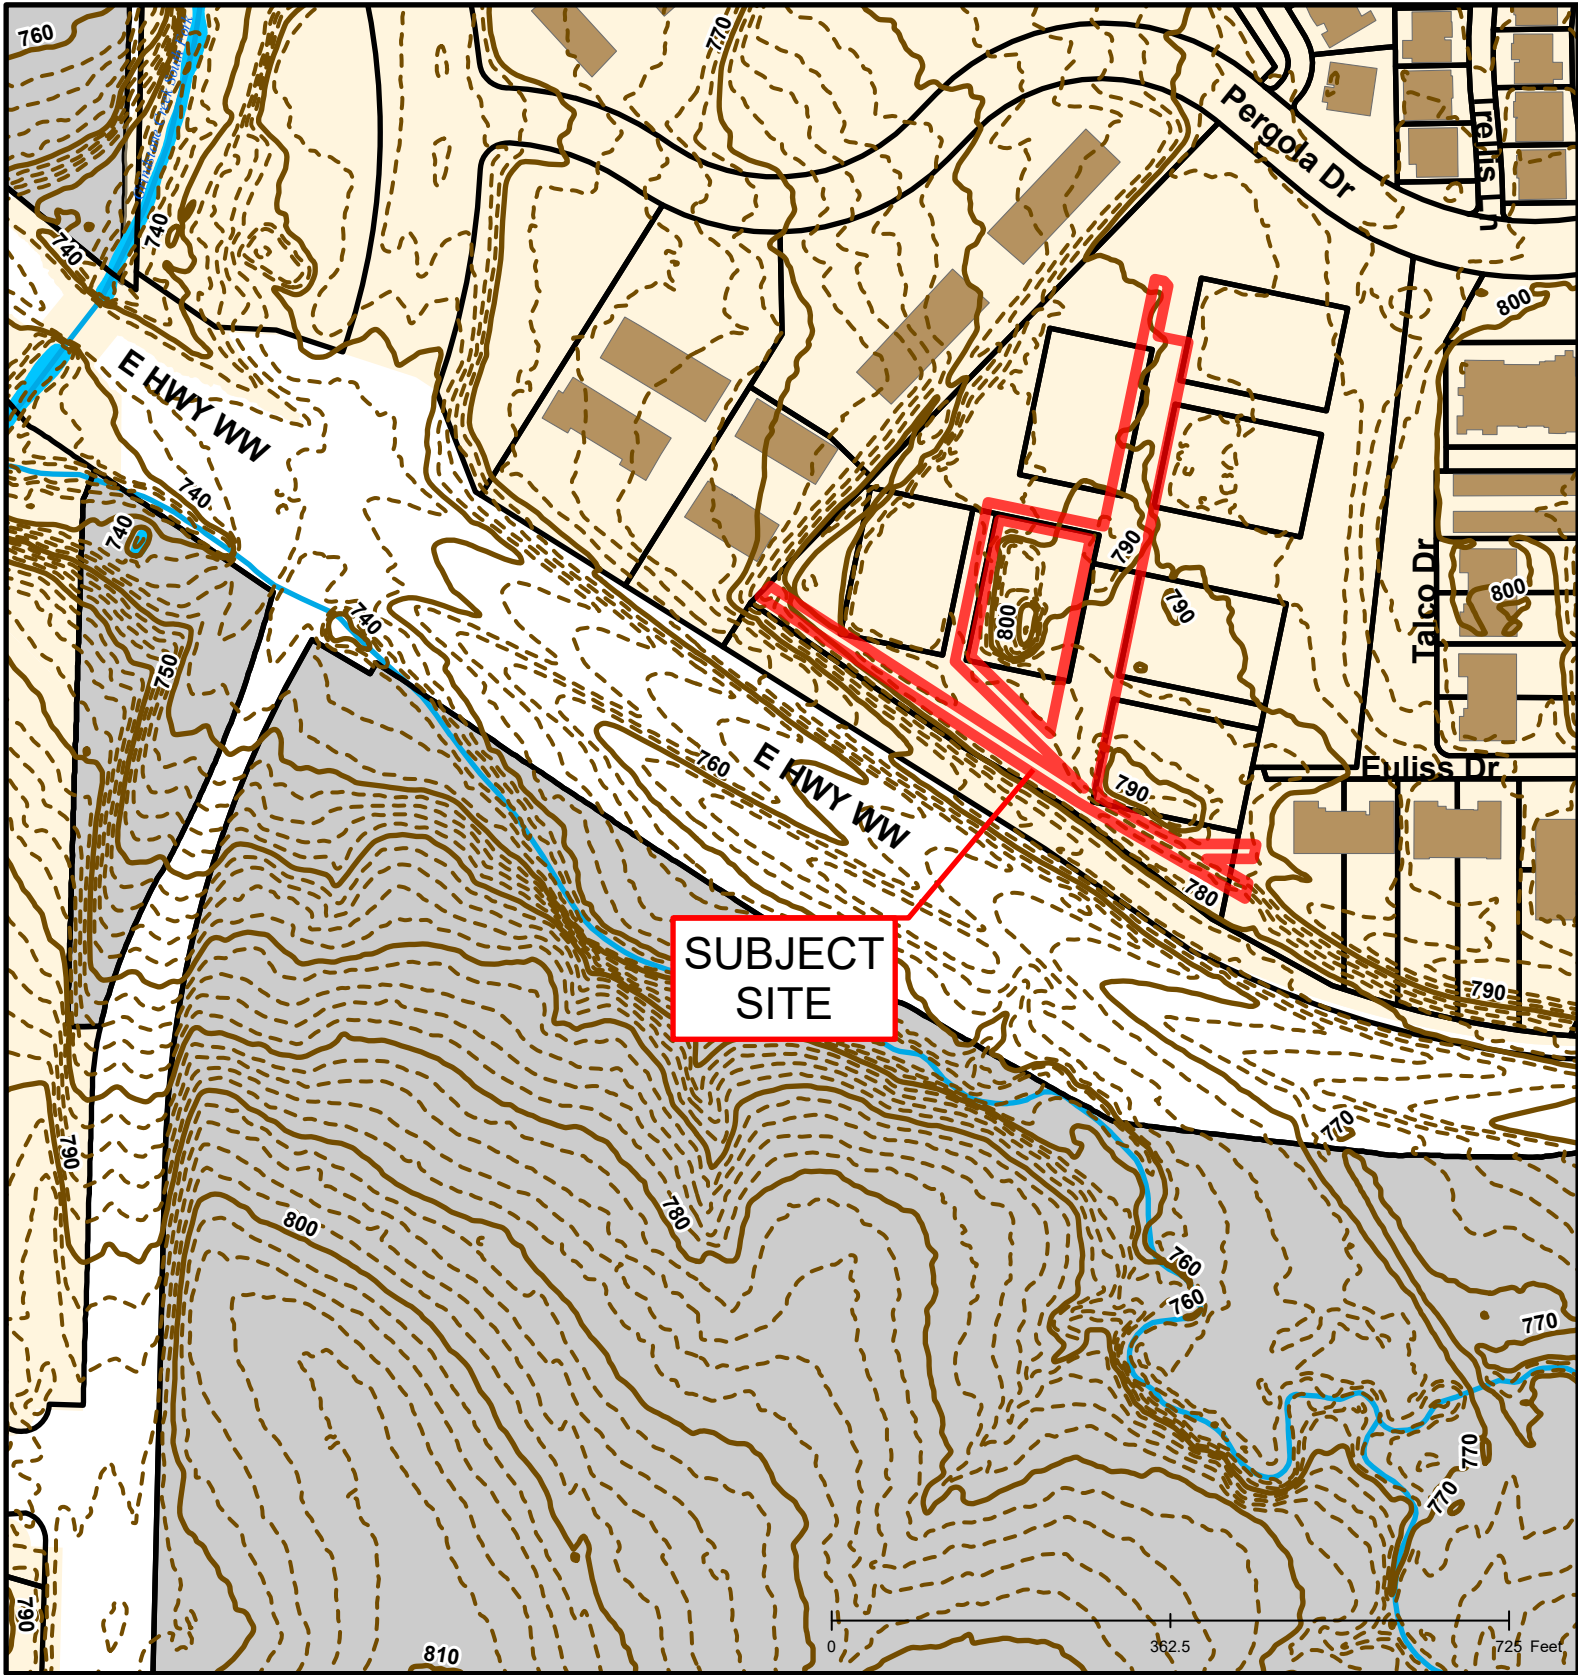

141-2021: Arbor Falls Easement Vacation

141-2021: Arbor Falls Easement Vacation

Created by The City of Columbia - Community Development Department

Parcel Data Source: Boone County Assessor

2017 Imagery: Boone County Assessor's Office

Hillshade Data: Boone County GIS

141-2021: Arbor Falls Easement Vacation

Created by The City of Columbia - Community Development Department

Parcel Data Source: Boone County Assessor

2017 Imagery: Boone County Assessor's Office

Hillshade Data: Boone County GIS