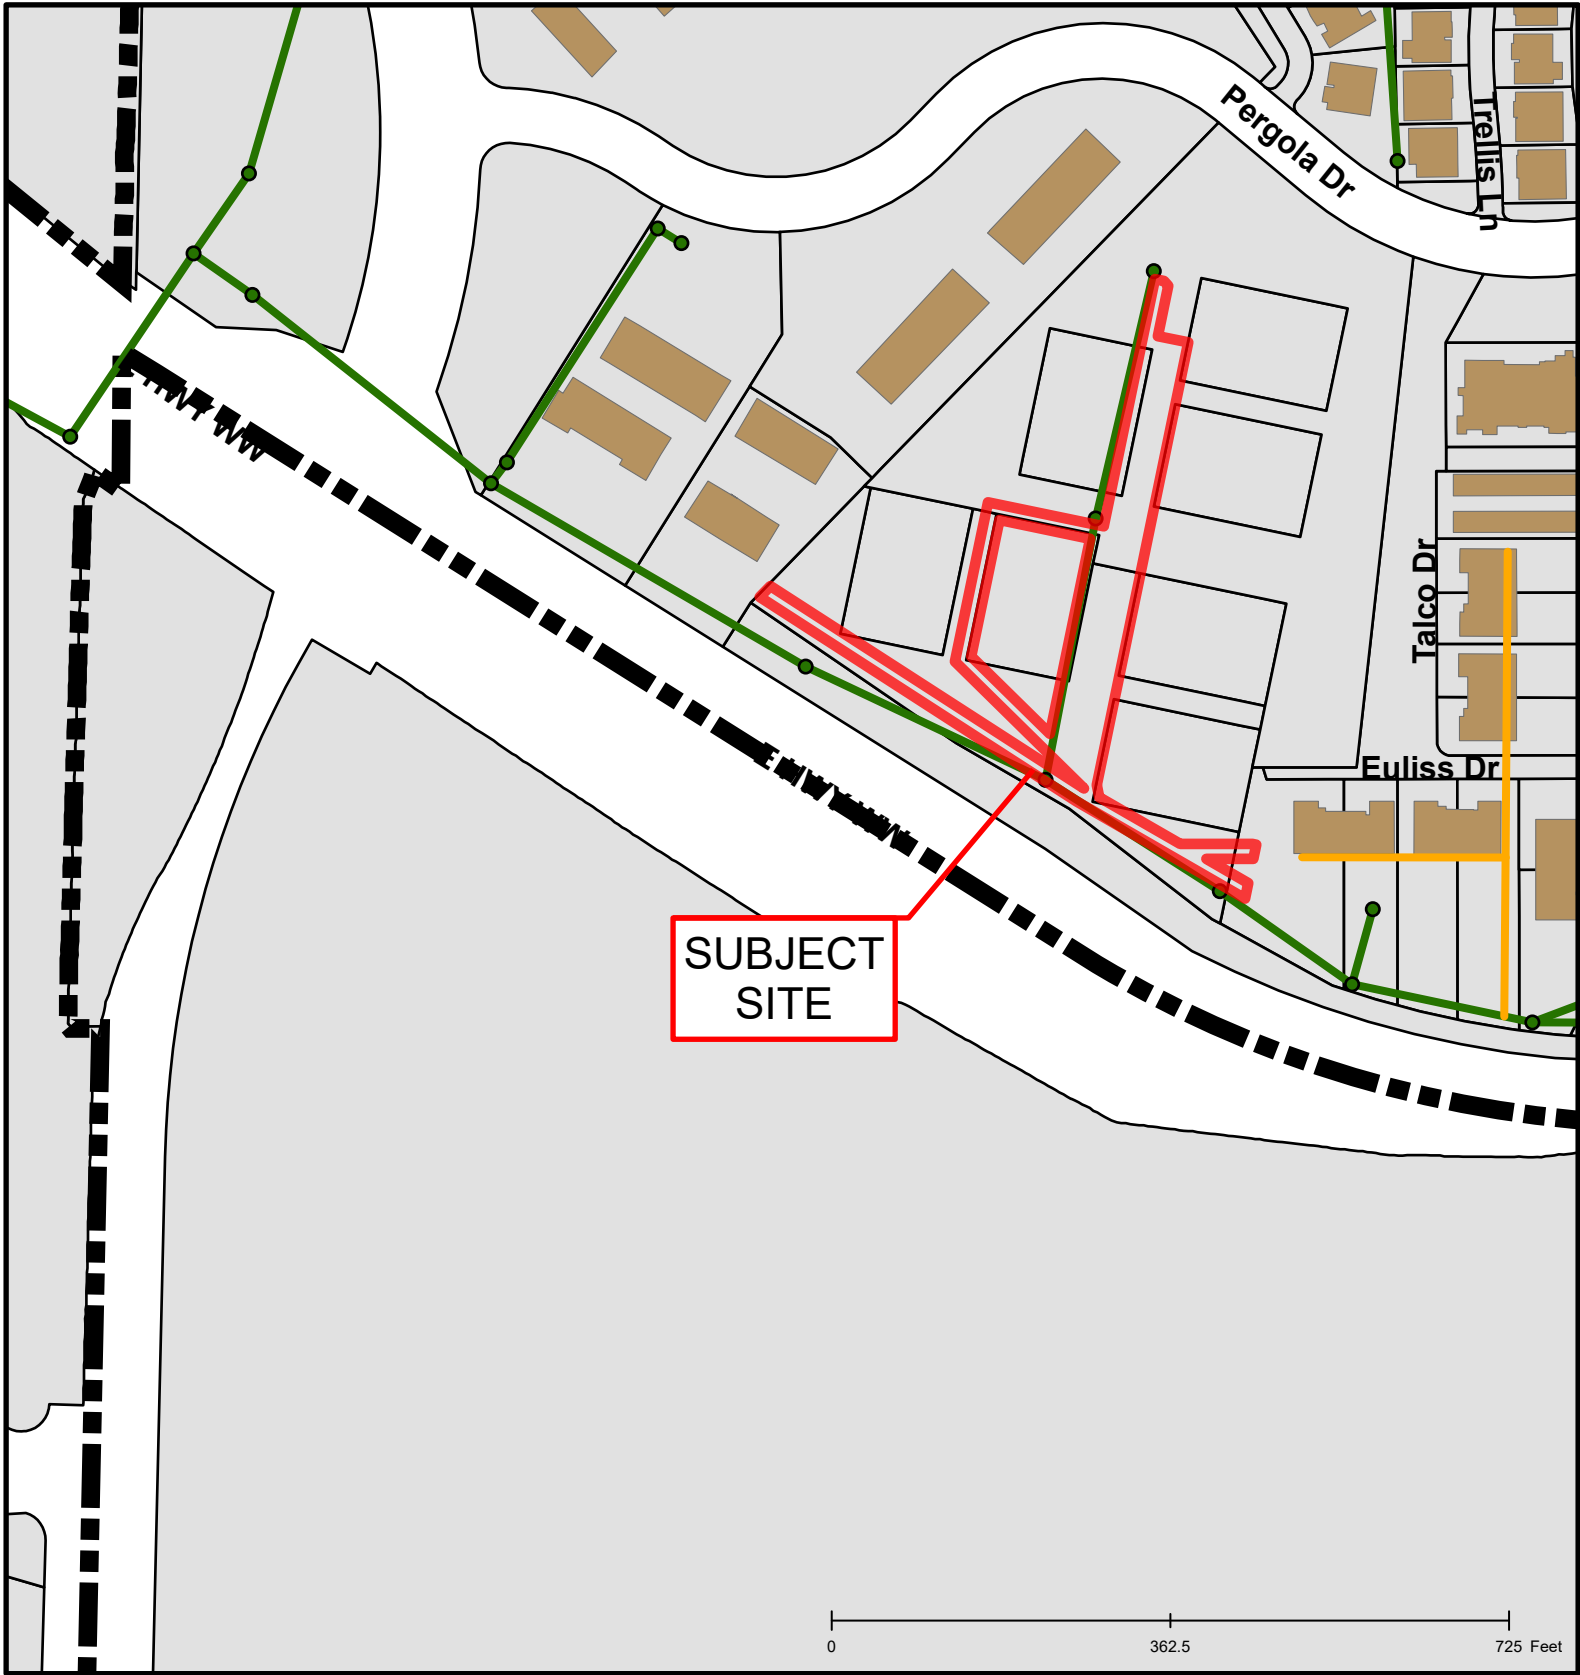

141-2021: Arbor Falls Easement Vacation

141-2021: Arbor Falls Easement Vacation

Created by The City of Columbia - Community Development Department

Parcel Data Source: Boone County Assessor

2017 Imagery: Boone County Assessor's Office

Hillshade Data: Boone County GIS

141-2021: Arbor Falls Easement Vacation

Created by The City of Columbia - Community Development Department

Parcel Data Source: Boone County Assessor

2017 Imagery: Boone County Assessor's Office

Hillshade Data: Boone County GIS