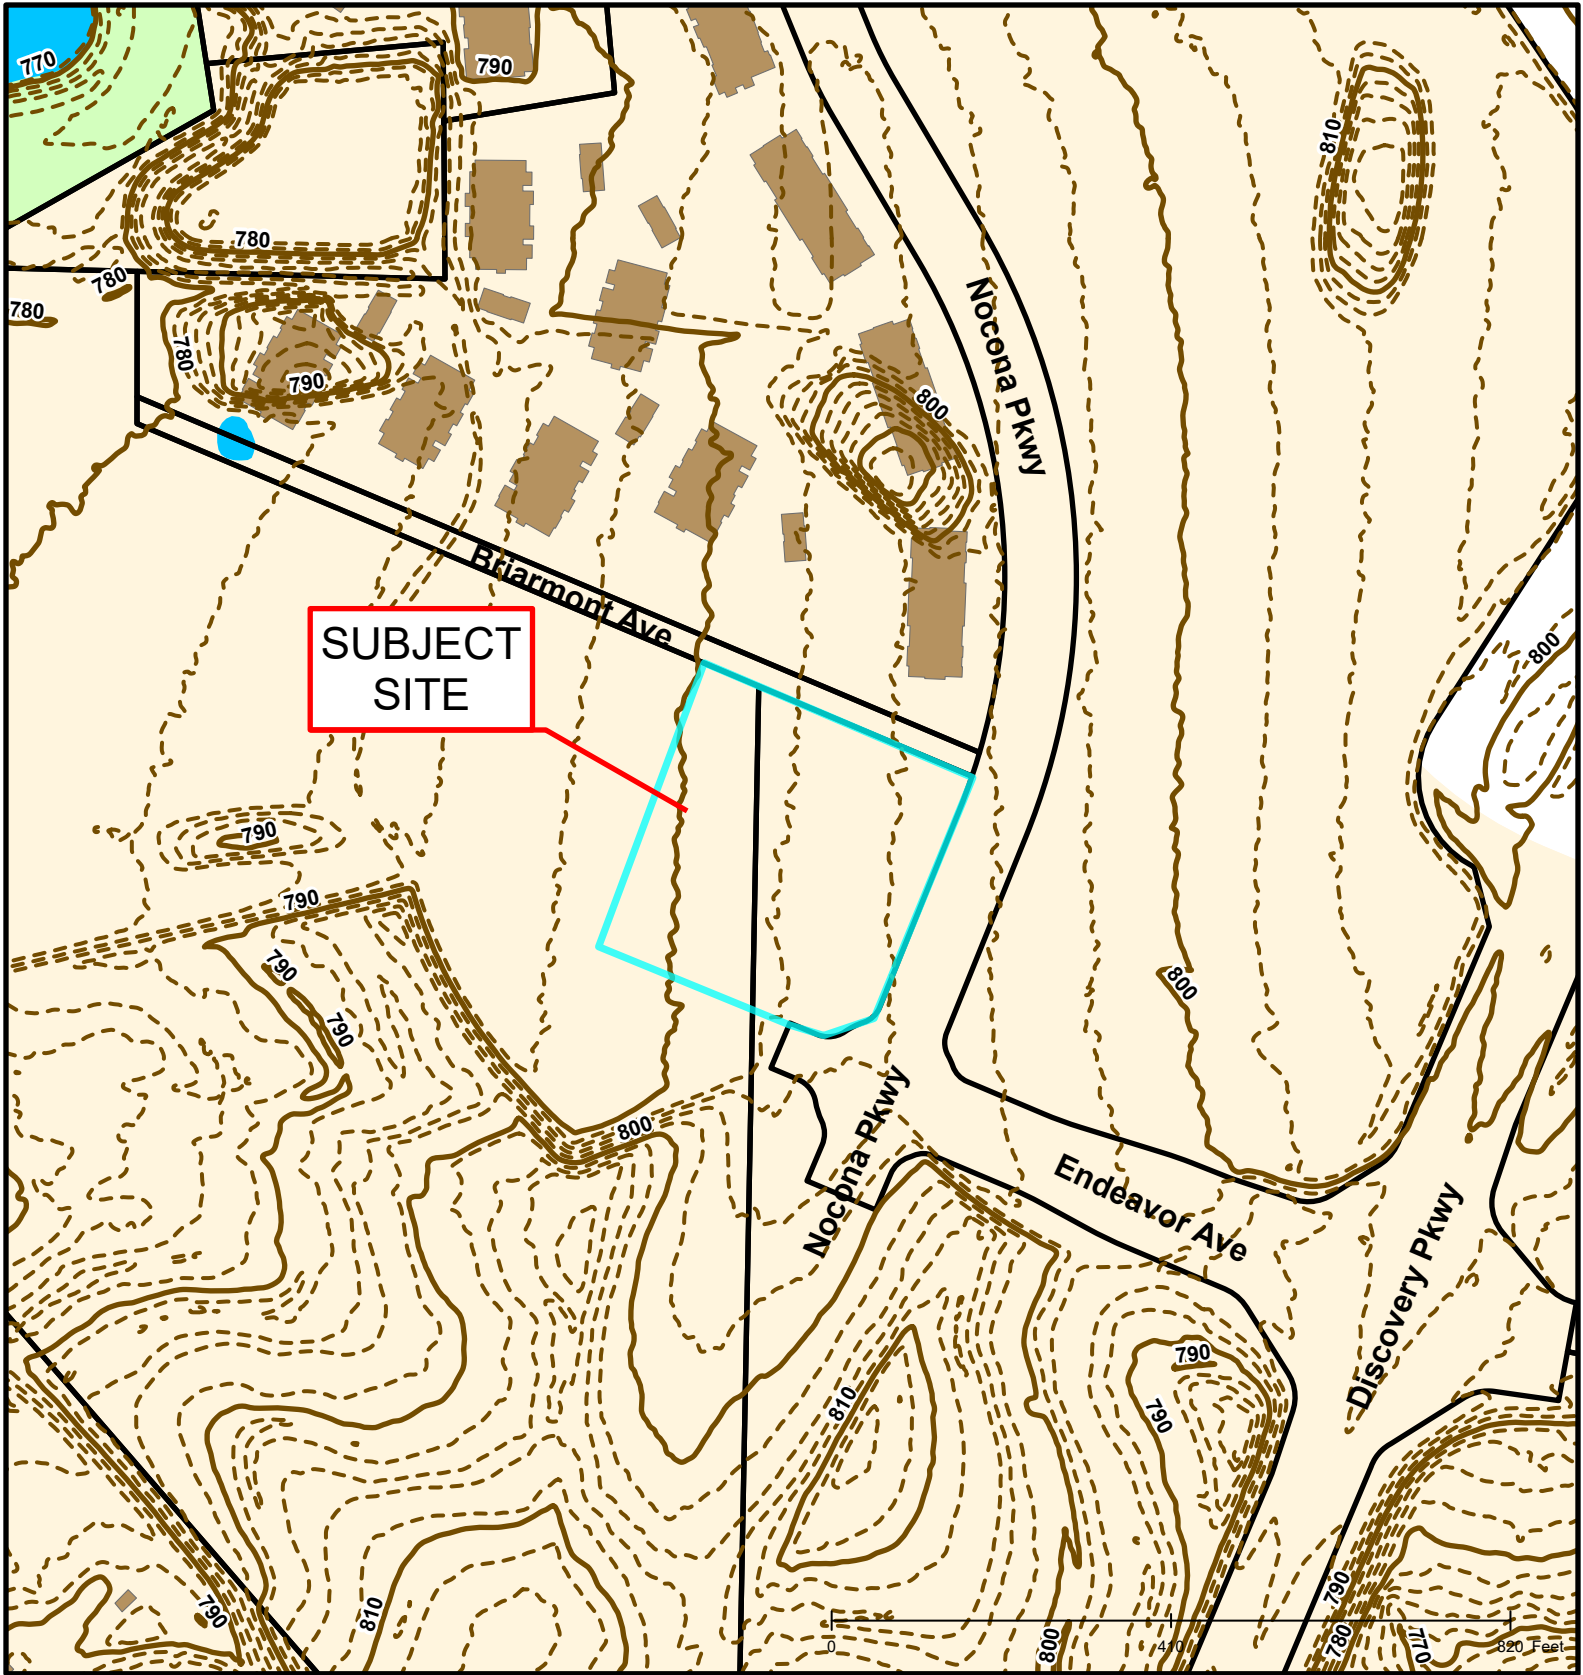

## #24-2020: Discovery Park Plat 5, Lot 1 PD Plan

Created by The City of Columbia - Community Development Department

Parcel Data Source: Boone County Assessor

2017 Imagery: Boone County Assessor's Office

Hillshade Data: Boone County GIS

## #24-2020: Discovery Park Plat 5, Lot 1 PD Plan

**SUBJECT SITE**

## #24-2020: Discovery Park Plat 5, Lot 1 PD Plan

City Sanitary Structure	Columbia City Limit
City Sanitary Line	Building Footprint
	Parcels

Created by The City of Columbia - Community Development Department