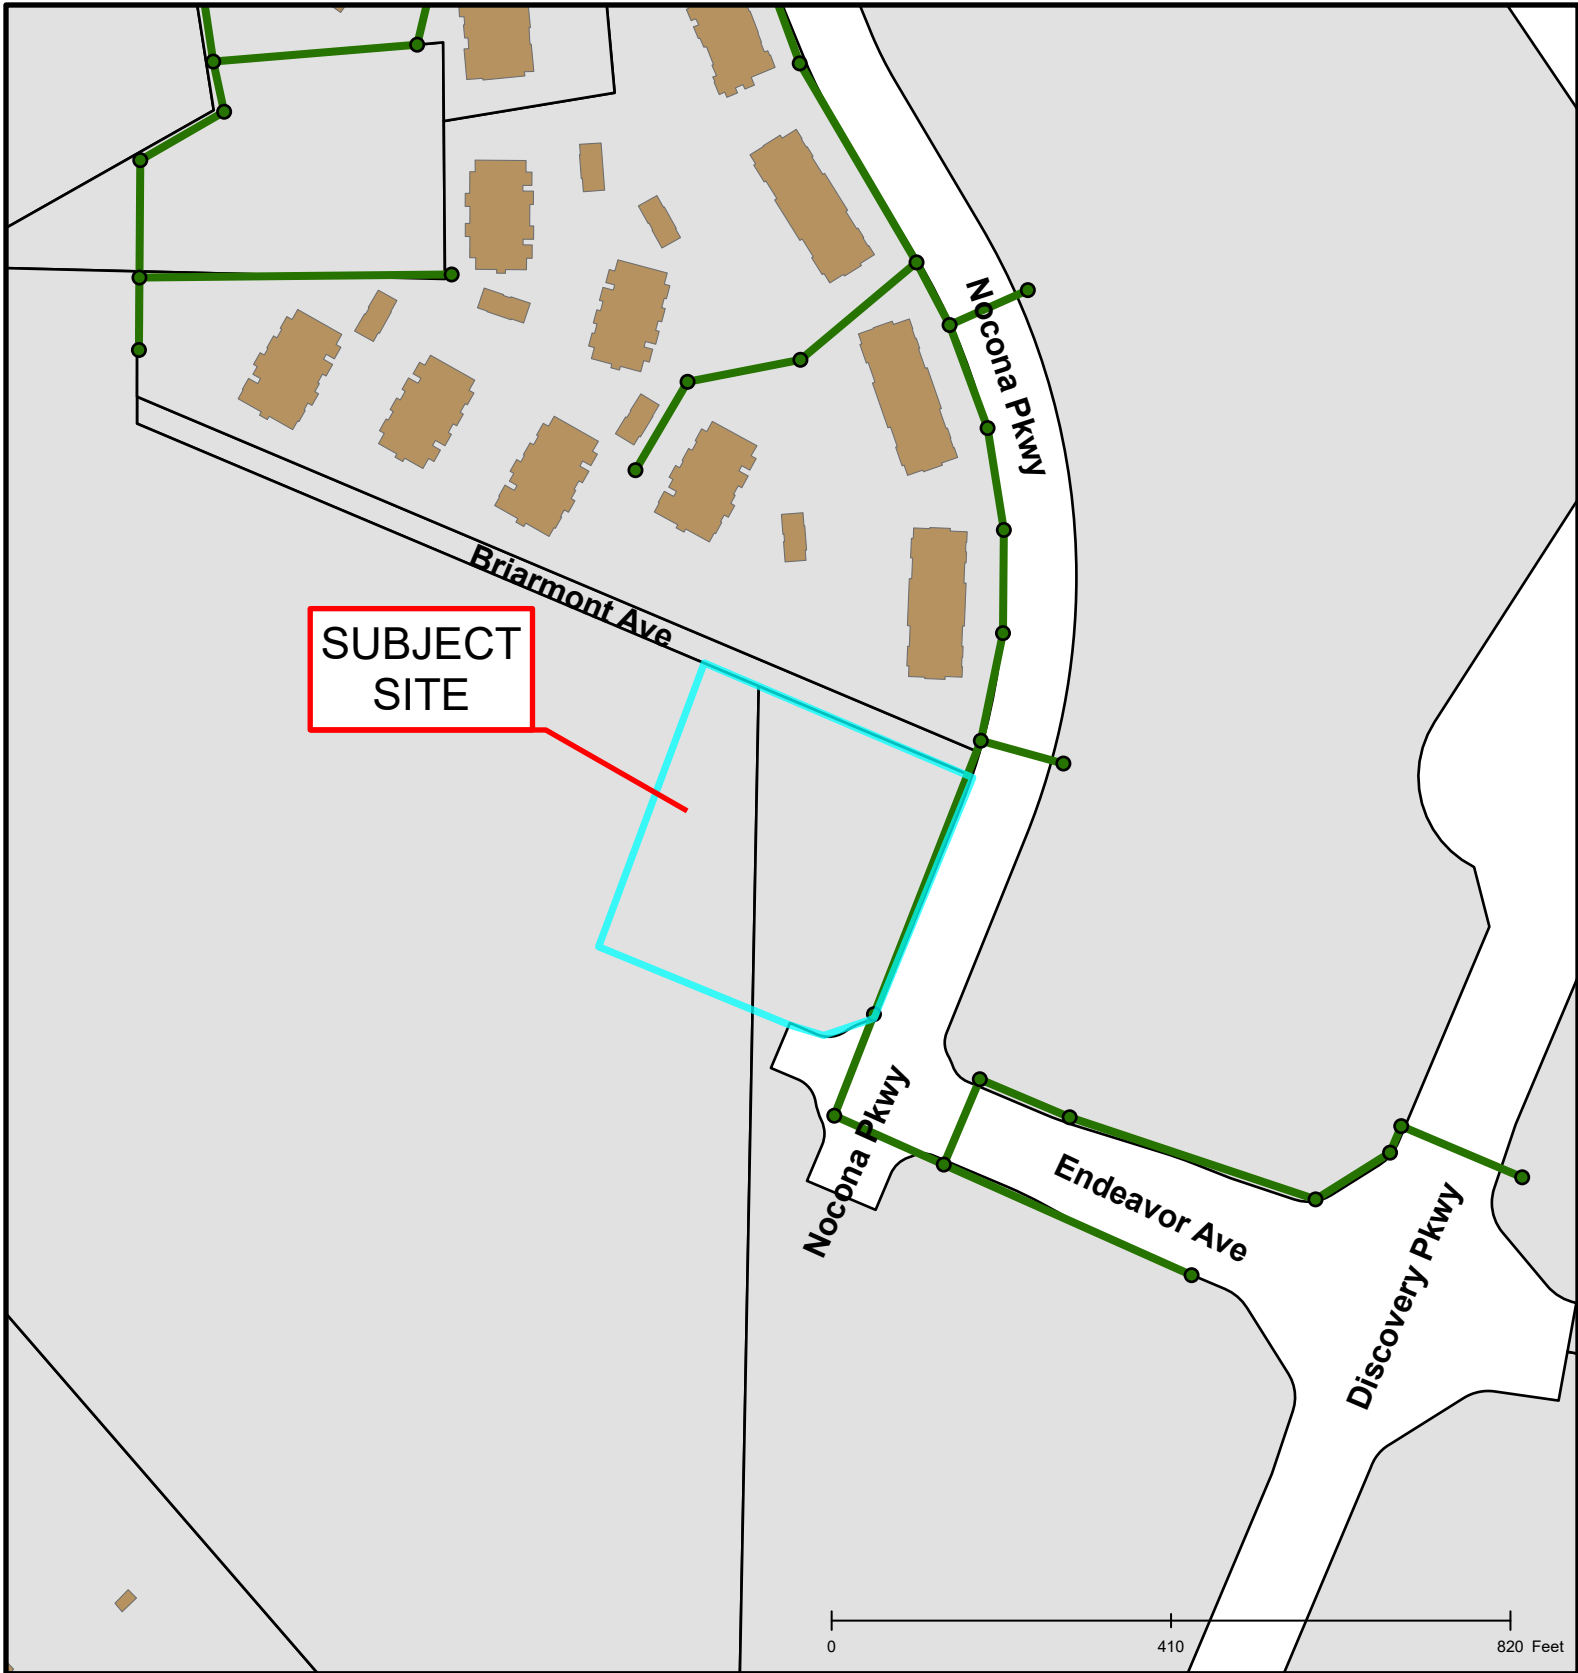

## #24-2020: Discovery Park Plat 5, Lot 1 PD Plan

Created by The City of Columbia - Community Development Department

Parcel Data Source: Boone County Assessor

2017 Imagery: Boone County Assessor's Office

Hillshade Data: Boone County GIS

## #24-2020: Discovery Park Plat 5, Lot 1 PD Plan

**SUBJECT SITE**

## #24-2020: Discovery Park Plat 5, Lot 1 PD Plan

City Sanitary Structure	Columbia City Limit
City Sanitary Line	Building Footprint
	Parcels

Created by The City of Columbia - Community Development Department