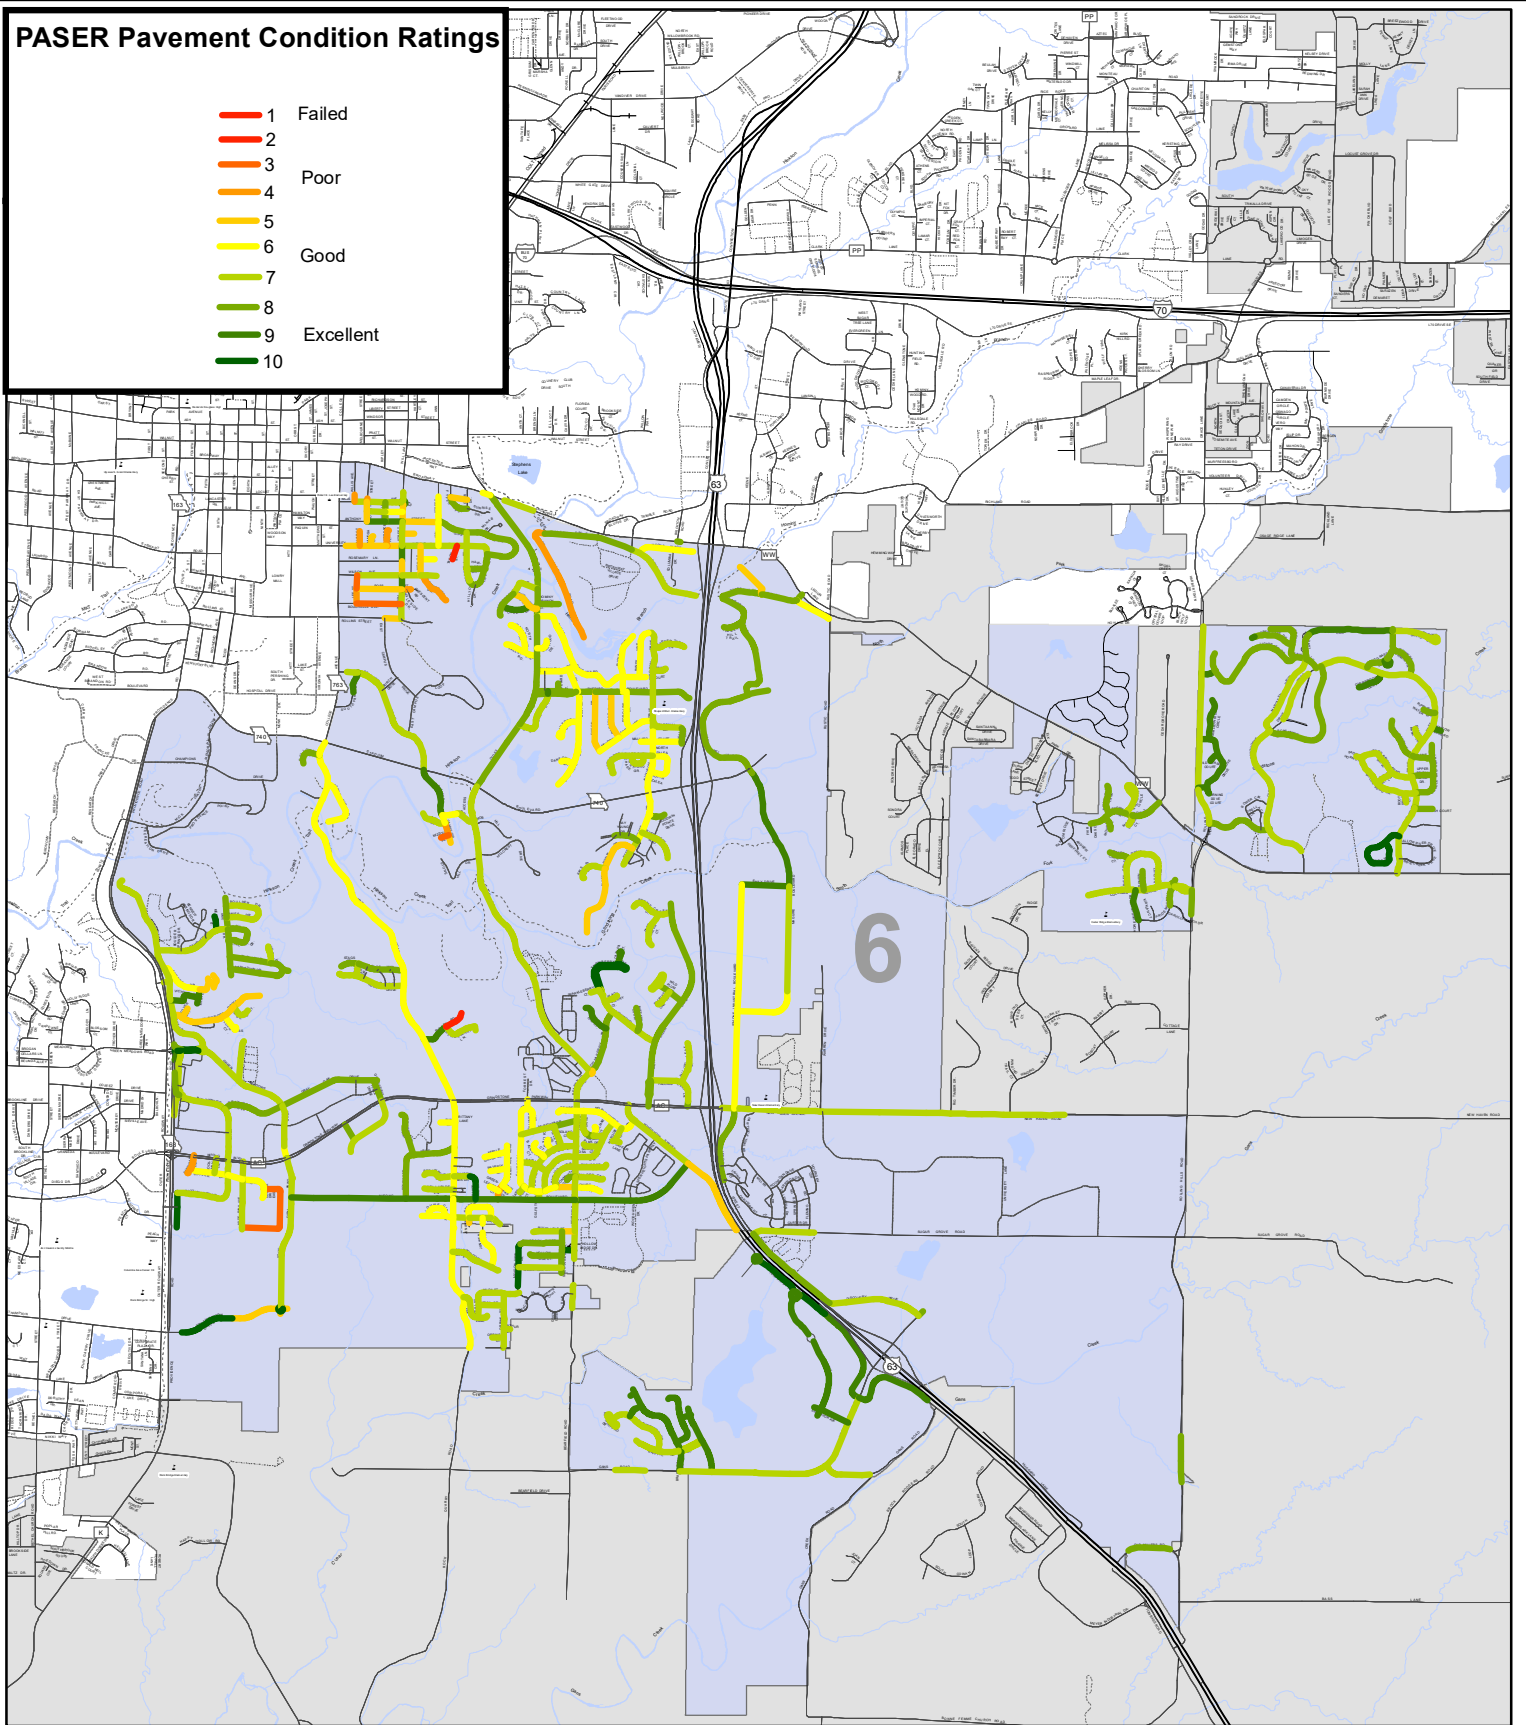

# PASER Pavement Condition Ratings

## Legend

## *PASER Ratings Ward 6* CITY of COLUMBIA, MISSOURI

Scale 1"=6500'

1/2019