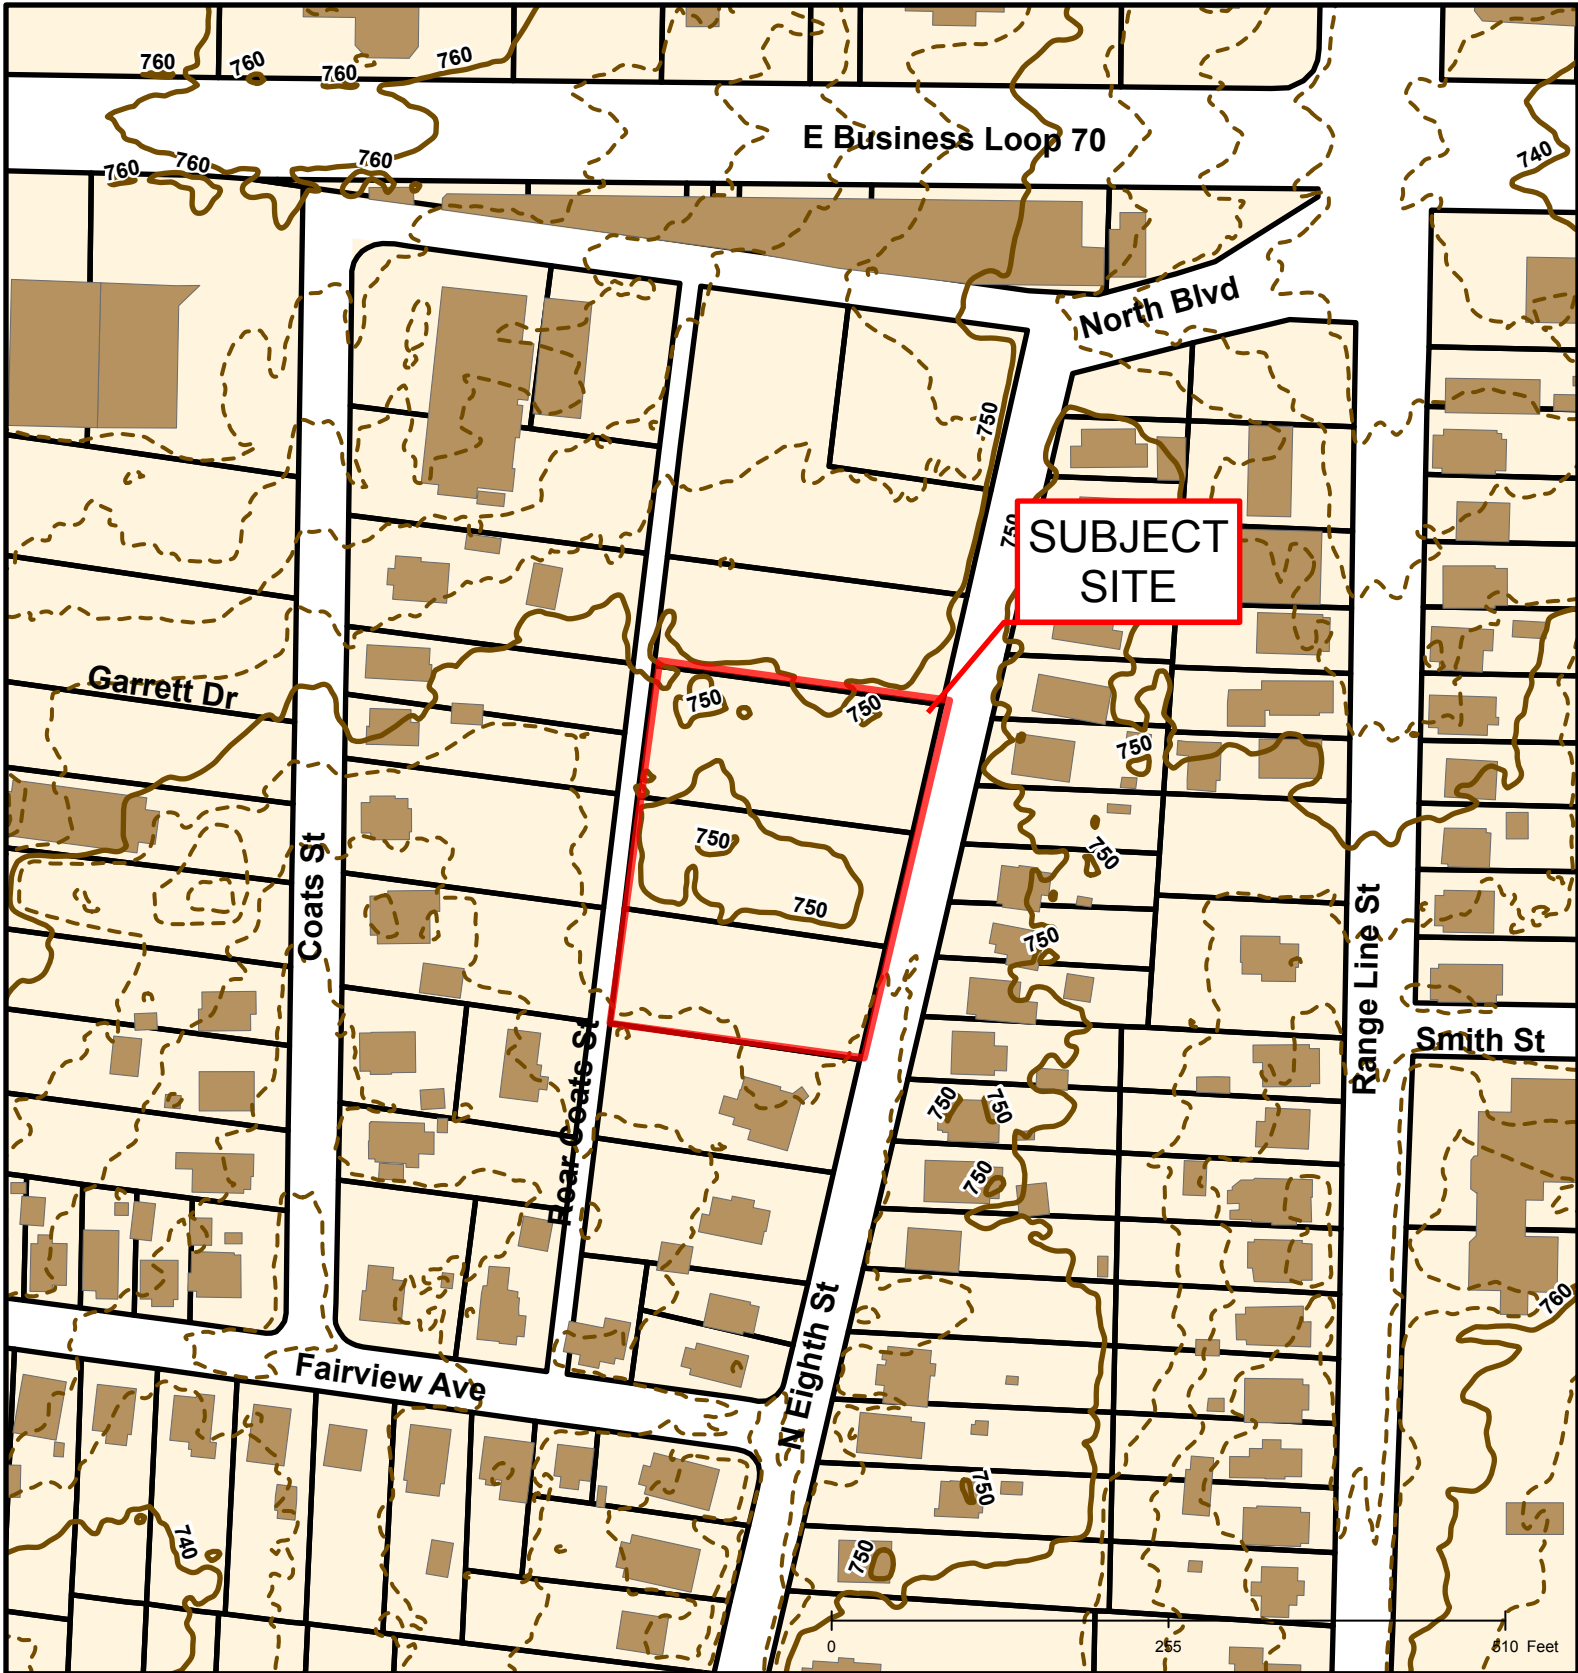

# #18-180: City of Columbia PD Rezone & PD Plan

## #18-180: City of Columbia PD Rezone & PD Plan

Created by The City of Columbia - Community Development Department

Parcel Data Source: Boone County Assessor

2015 Imagery: Boone County Assessor's Office

Hillshade Data: Boone County GIS Office

## #18-180: City of Columbia PD Rezone & PD Plan