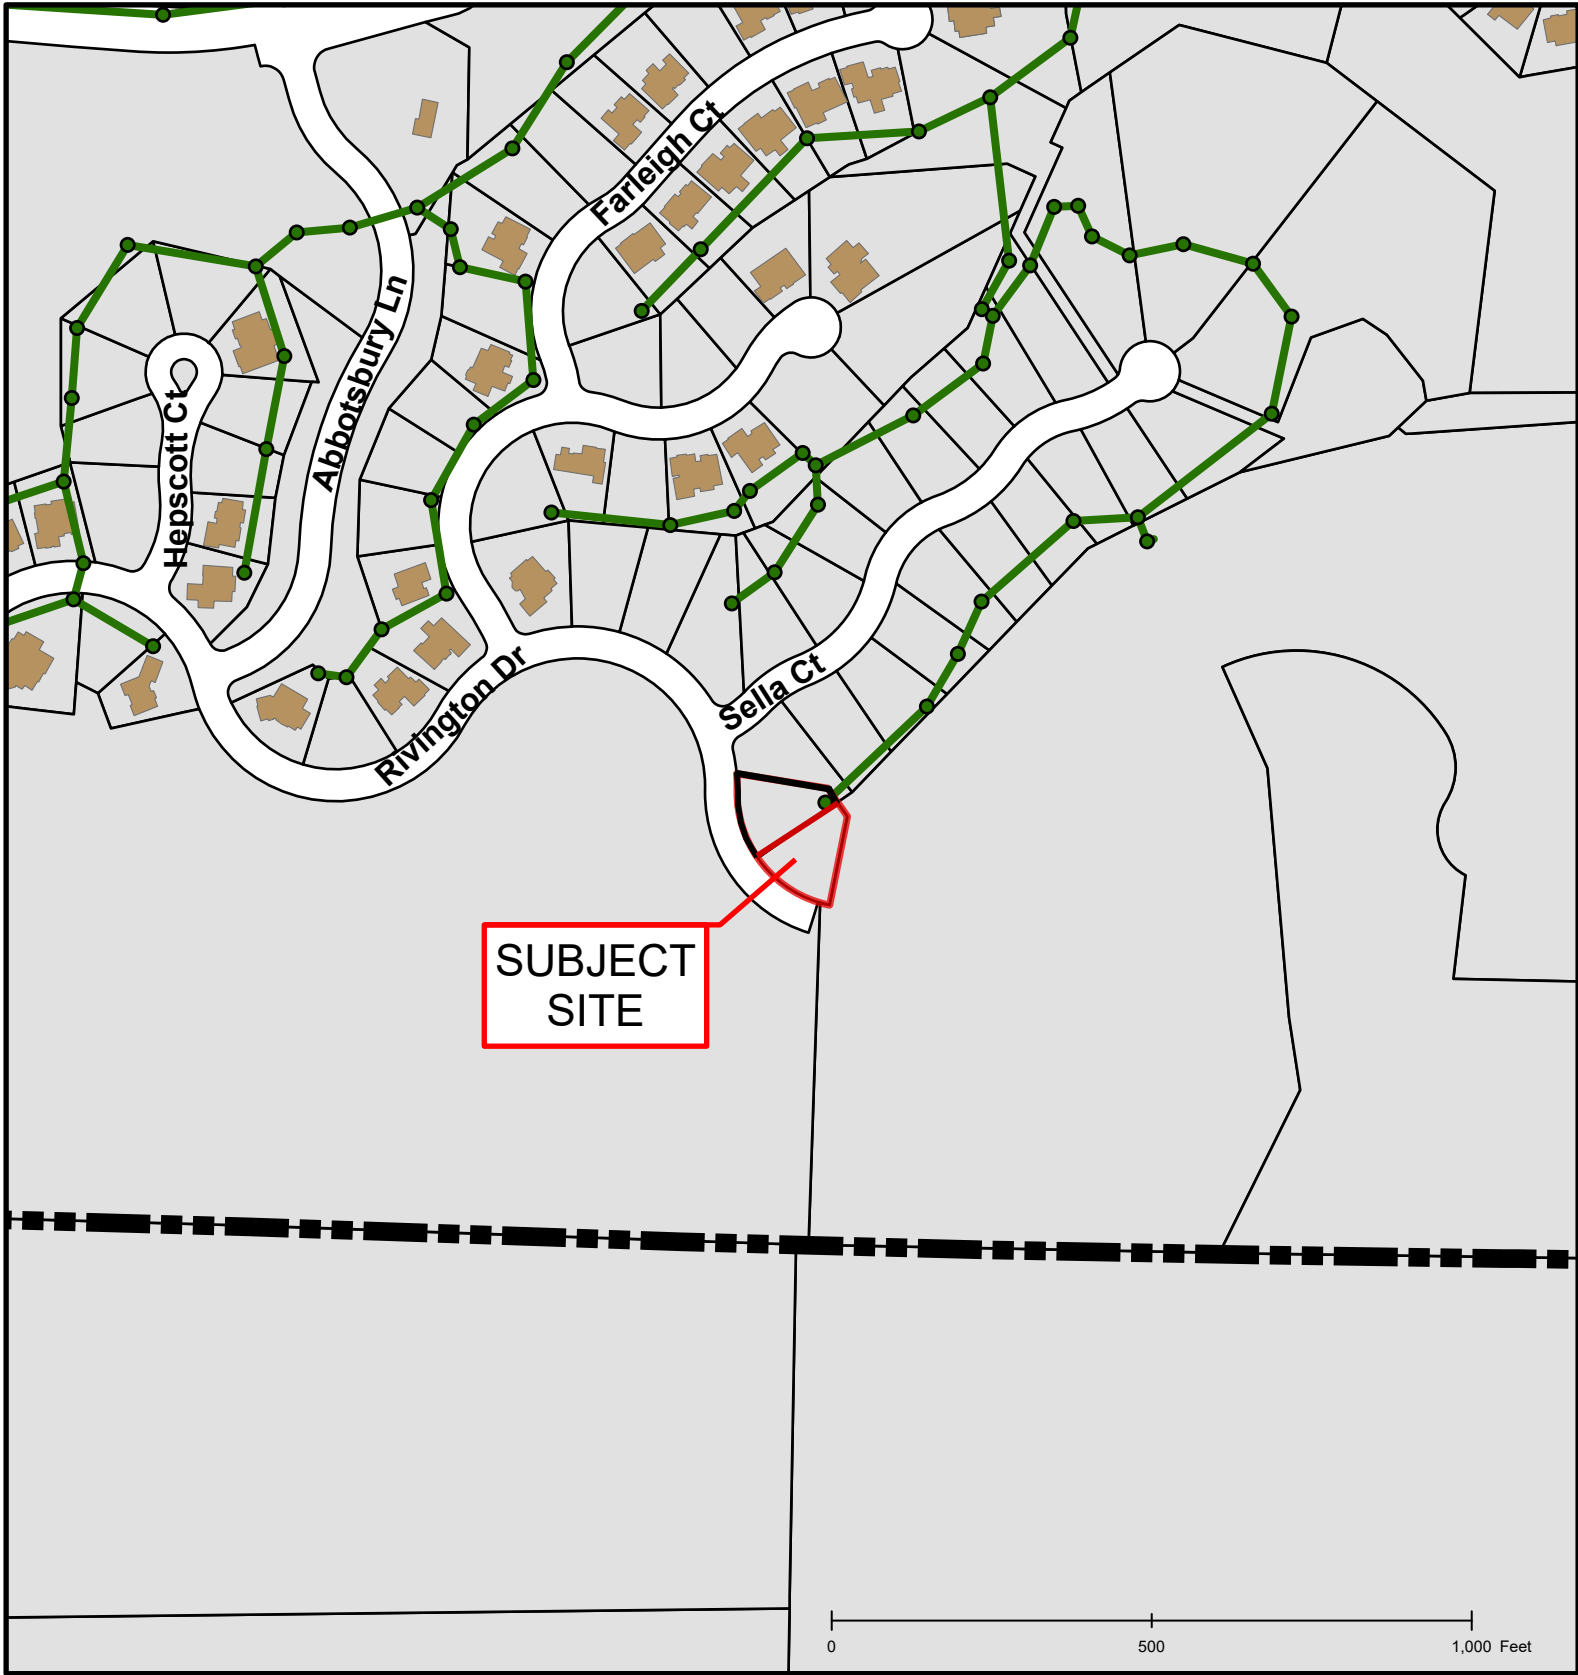

#75-2020: The Gates, Plat No. 4A Replat

Created by The City of Columbia - Community Development Department

Parcel Data Source: Boone County Assessor

2017 Imagery: Boone County Assessor's Office

Hillshade Data: Boone County GIS