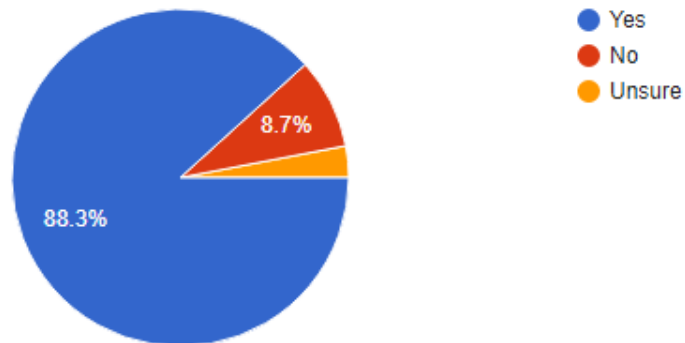

I believe the weed ordinance needs to be updated to allow for native plantings.

265 responses

The weed ordinance should focus on landscape maintenance instead of the type of vegetation.

260 responses