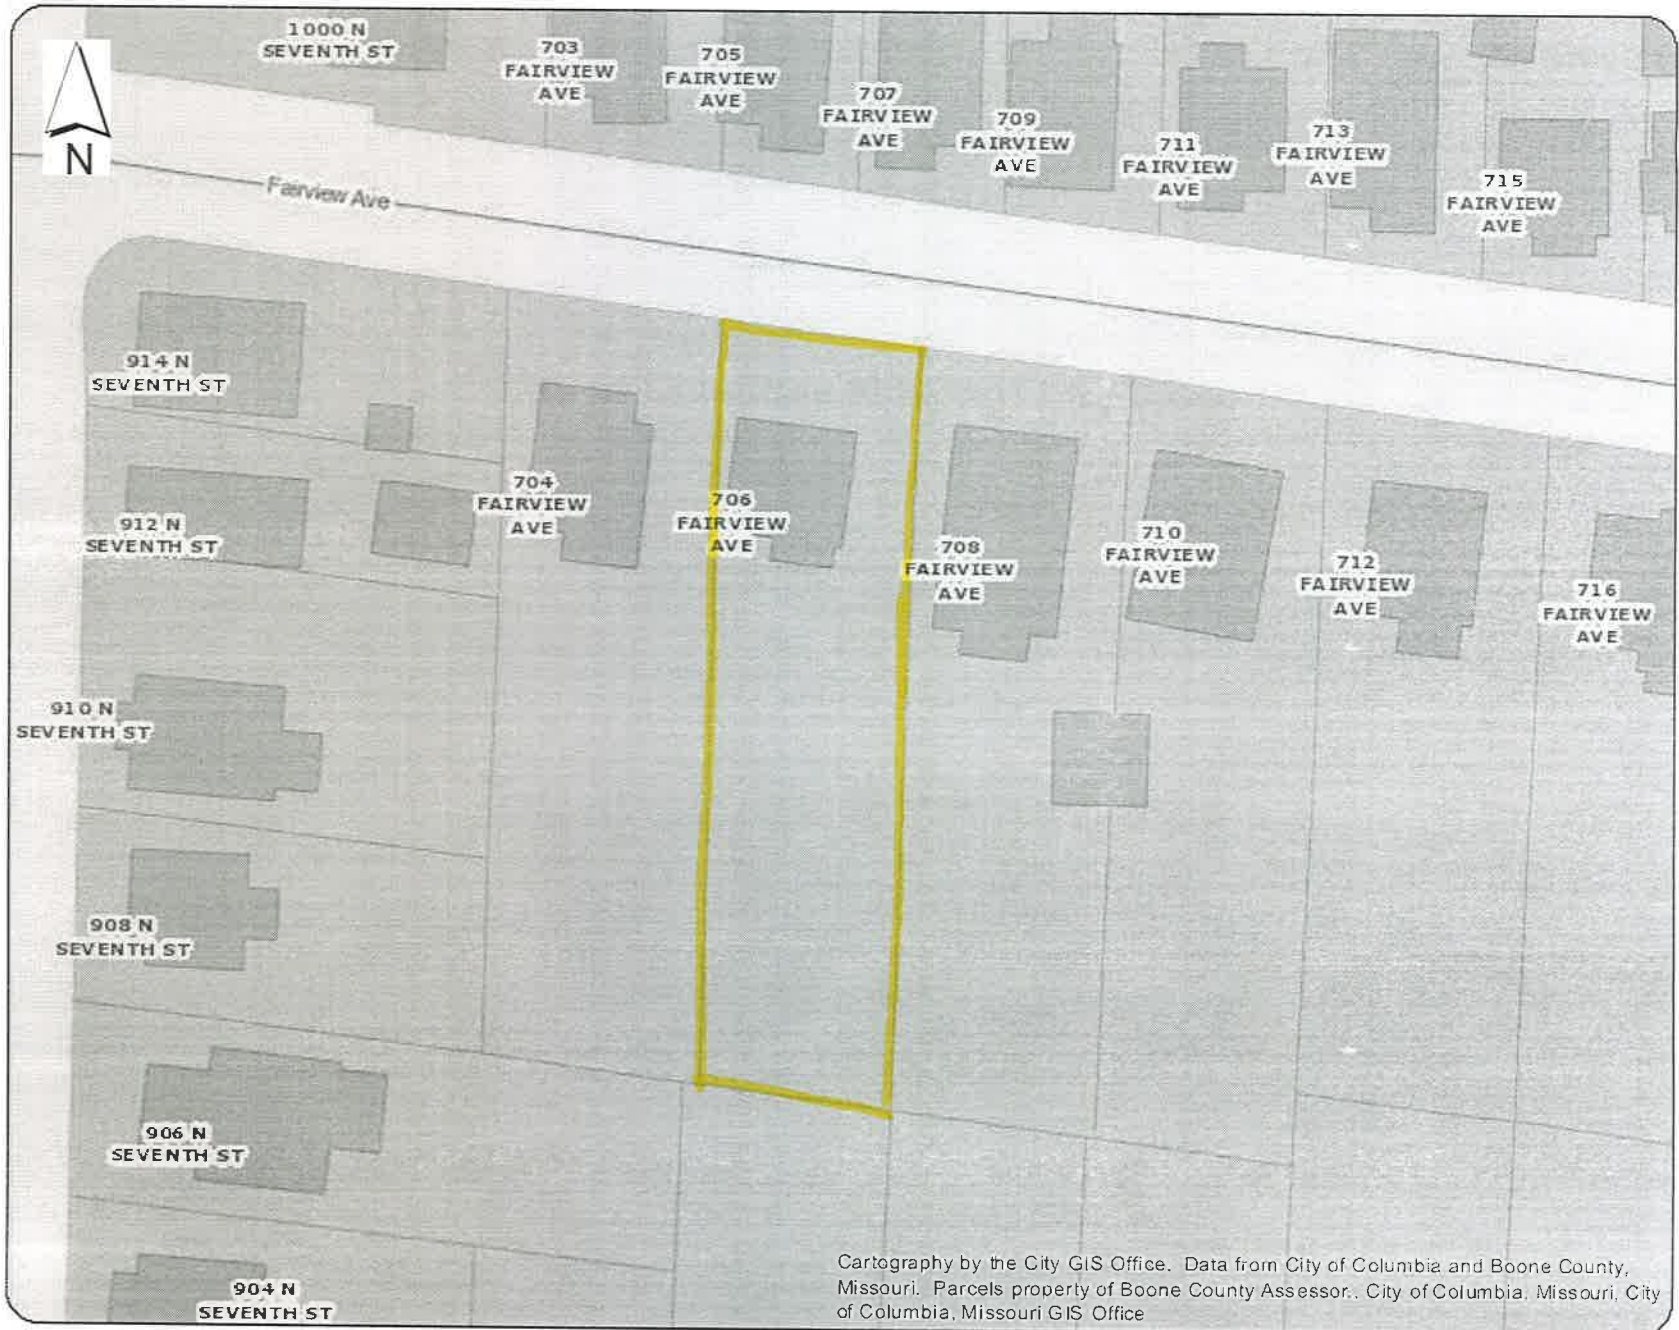

# City of Columbia Missouri City View

\*  
 ALL PAVED AREAS  
 ASSOCIATED WITH  
 THIS LOT WILL  
 BE REMOVED AS  
 PART OF THE  
 STRUCTURE  
 DEMOLITION

- Neighborhoods in Plan
-  Central
  -  East
  -  North

Cartography by the City GIS Office. Data from City of Columbia and Boone County, Missouri. Parcels property of Boone County Assessor. City of Columbia, Missouri, City of Columbia, Missouri GIS Office