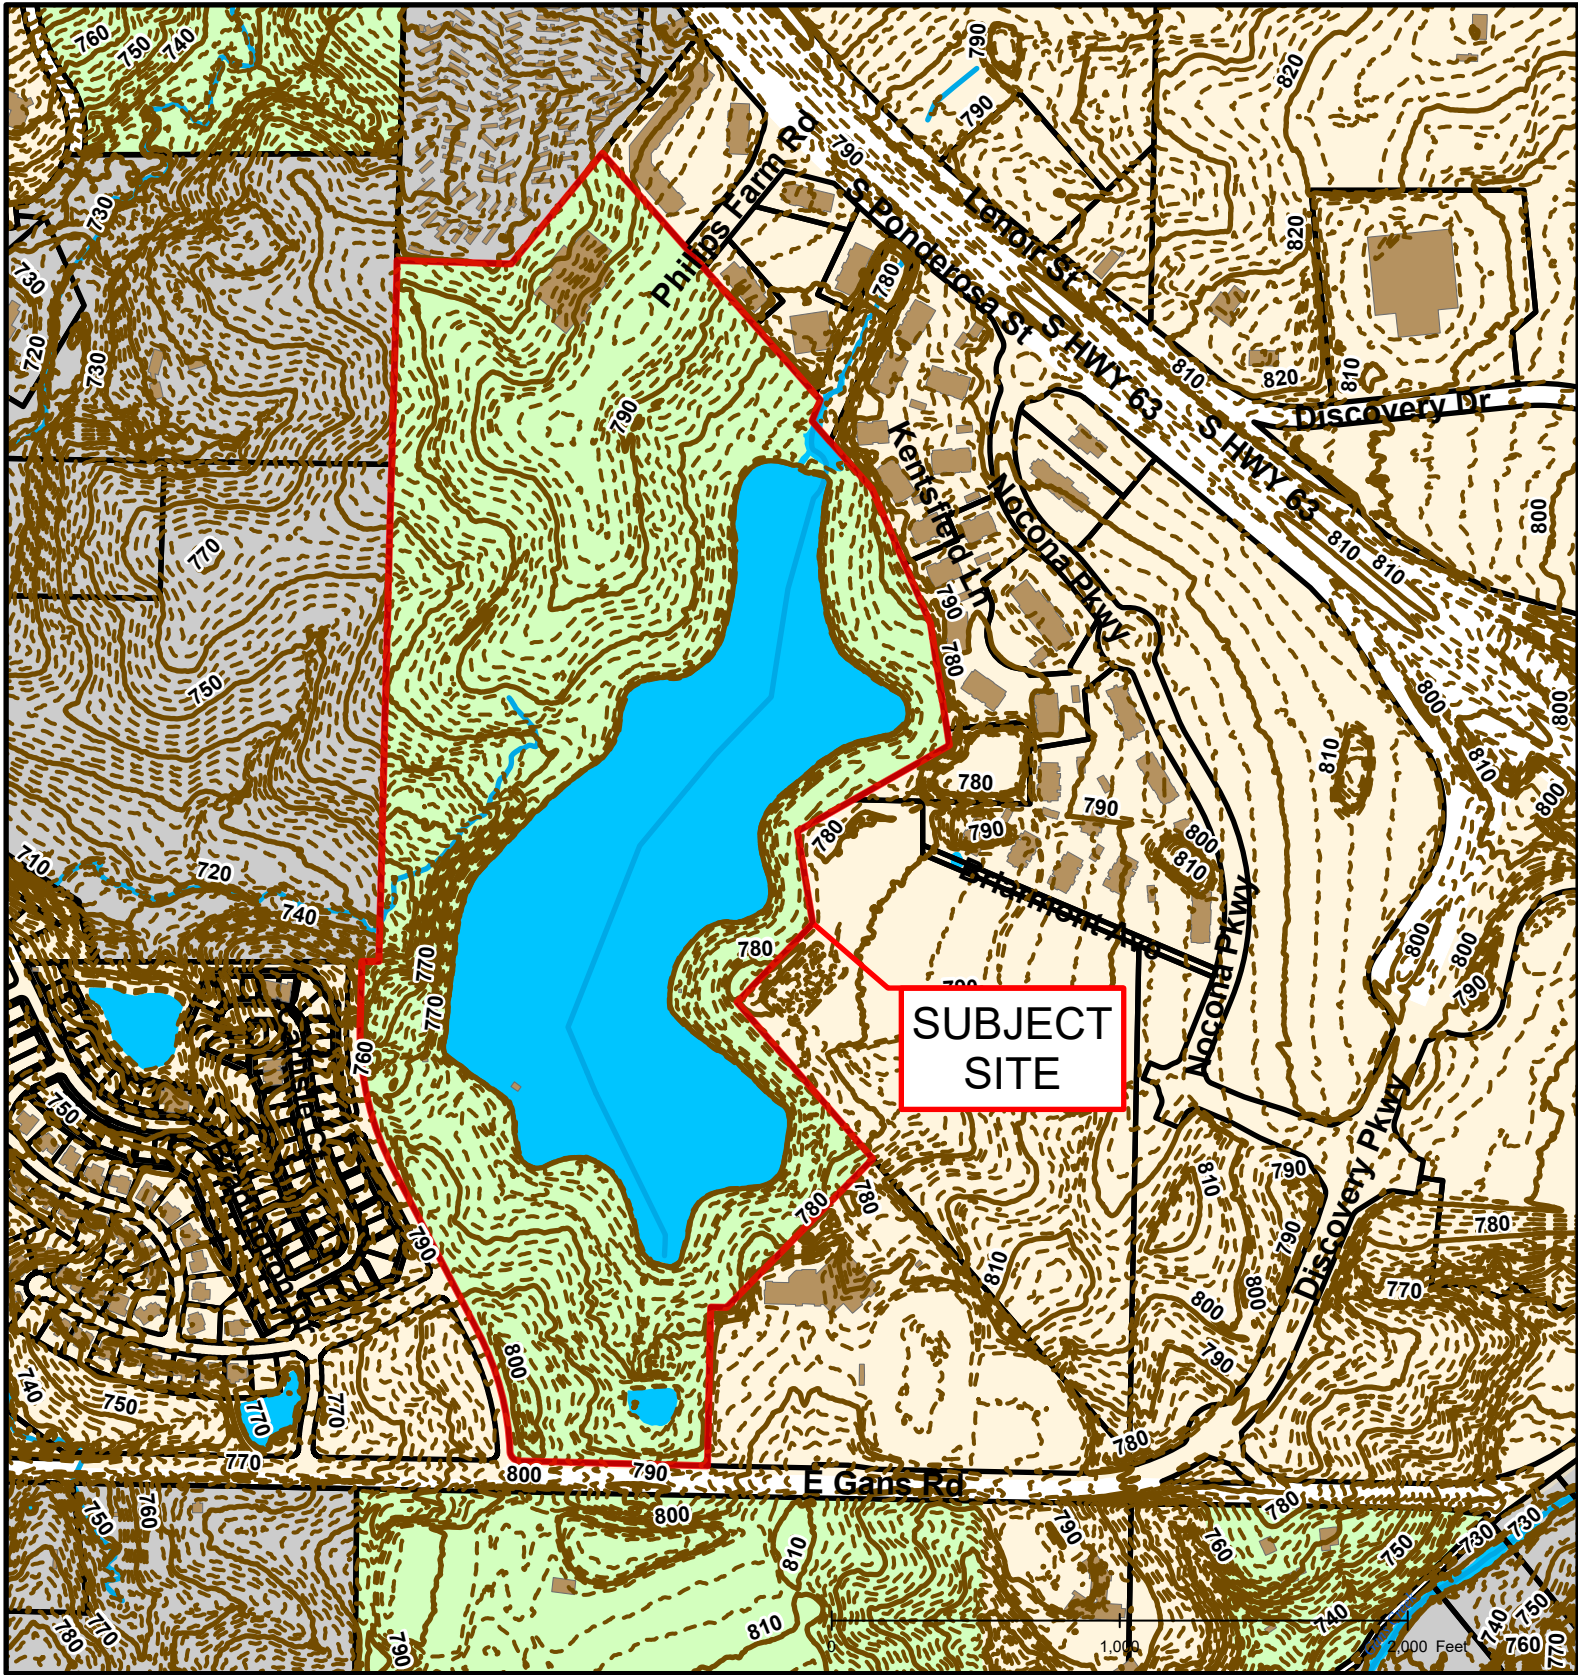

#113-2020: 5050 Bristol Lake Parkway Rezoning

Created by The City of Columbia - Community Development Department

Parcel Data Source: Boone County Assessor

2017 Imagery: Boone County Assessor's Office

Hillshade Data: Boone County GIS

#113-2020: 5050 Bristol Lake Parkway Rezoning