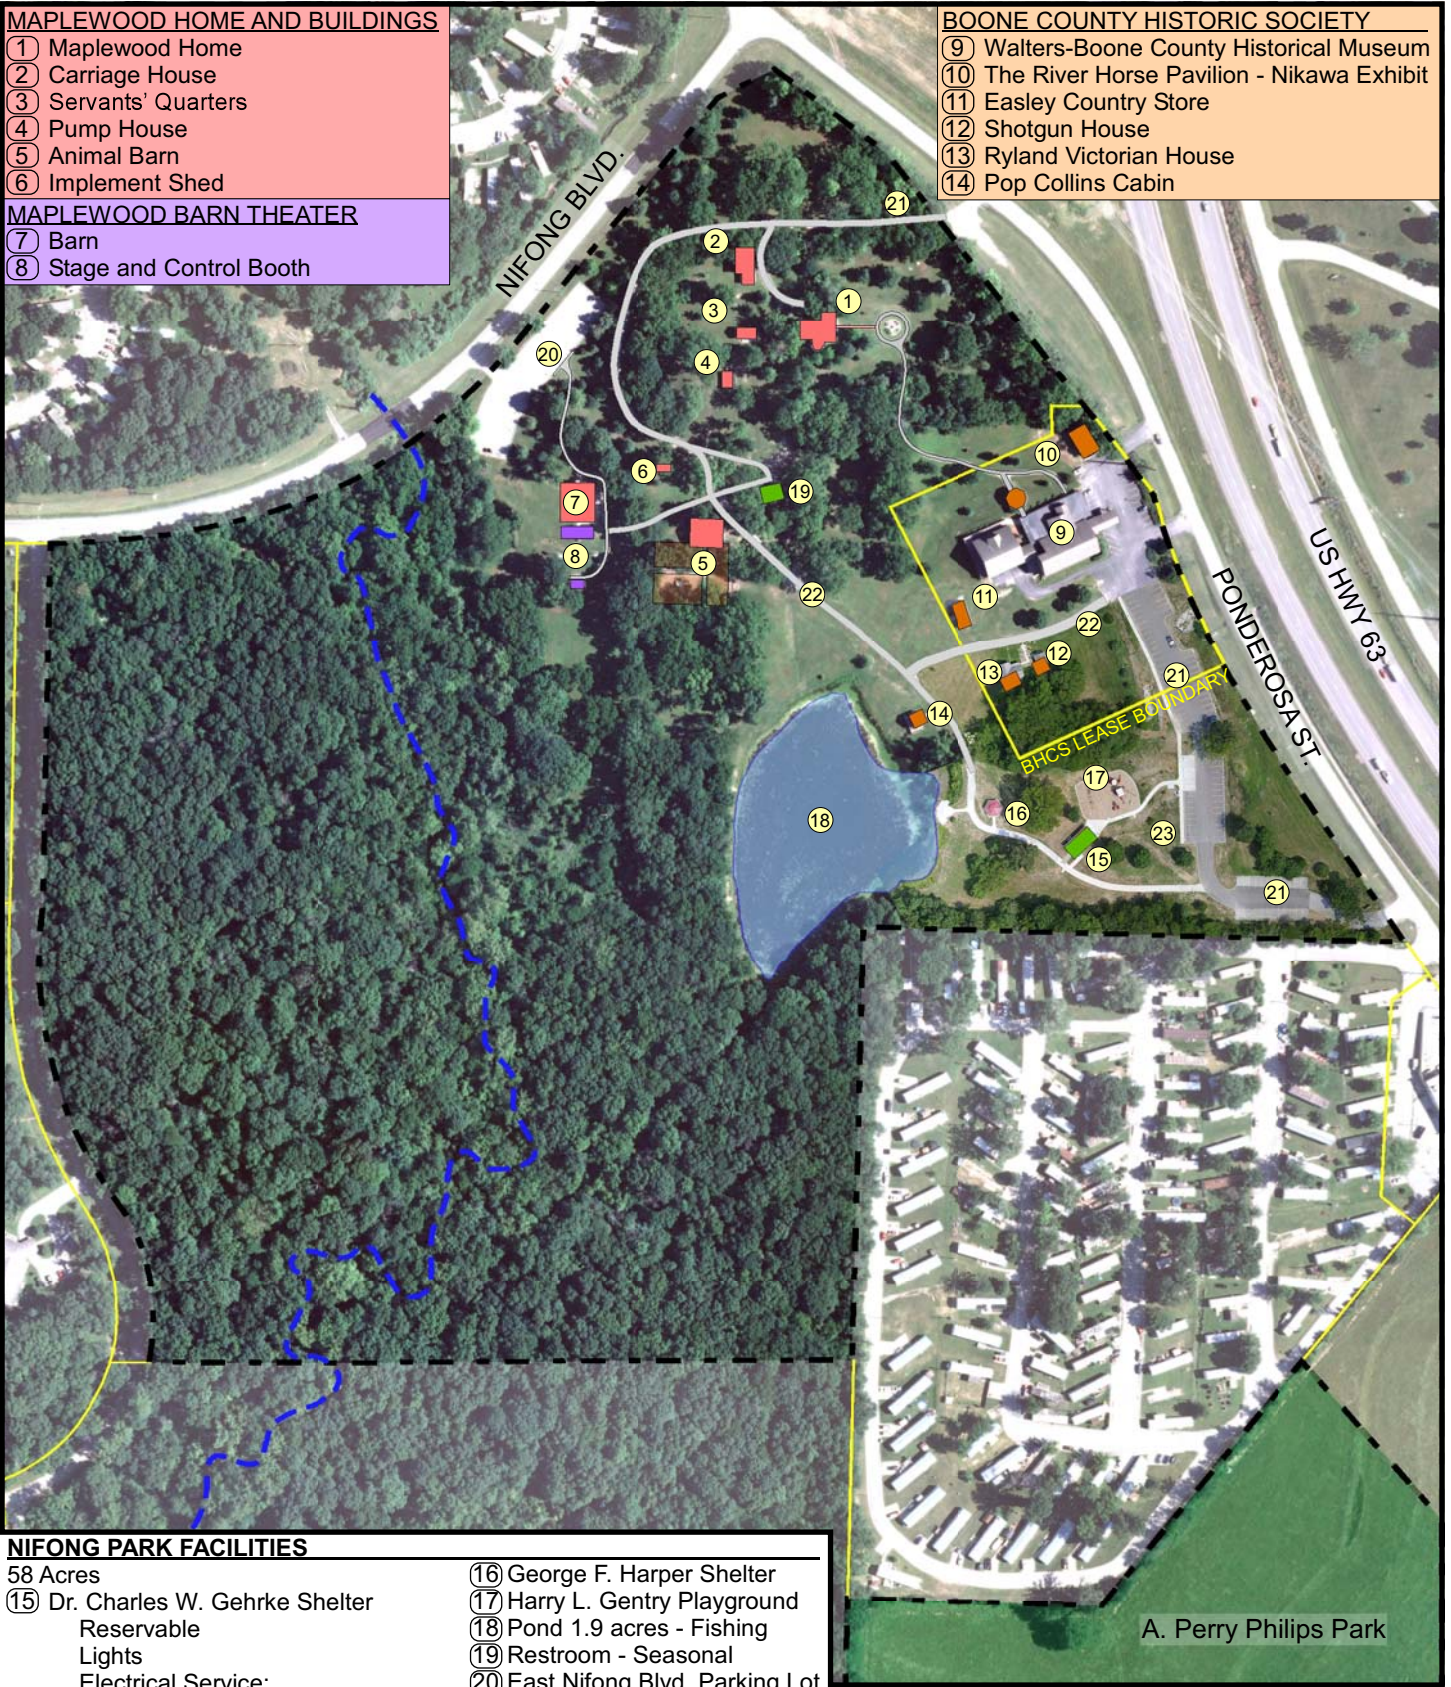

MAPLEWOOD HOME AND BUILDINGS

- ① Maplewood Home
- ② Carriage House
- ③ Servants' Quarters
- ④ Pump House
- ⑤ Animal Barn
- ⑥ Implement Shed

MAPLEWOOD BARN THEATER

- ⑦ Barn
- ⑧ Stage and Control Booth

BOONE COUNTY HISTORIC SOCIETY

- ⑨ Walters-Boone County Historical Museum
- ⑩ The River Horse Pavilion - Nikawa Exhibit
- ⑪ Easley Country Store
- ⑫ Shotgun House
- ⑬ Ryland Victorian House
- ⑭ Pop Collins Cabin

NIFONG PARK FACILITIES

- 58 Acres
- ⑮ Dr. Charles W. Gehrke Shelter Reservable
Lights
Electrical Service:
220 Volt Outlet (1)
110 Volt Duplex Outlets (4)
Drinking Fountain (ADA)
1 Double BBQ Grill (ADA)
- ⑯ George F. Harper Shelter
- ⑰ Harry L. Gentry Playground
- ⑱ Pond 1.9 acres - Fishing
- ⑲ Restroom - Seasonal
- ⑳ East Nifong Blvd. Parking Lot
54 Standard Spaces, 4 ADA Spaces
- ㉑ Ponderosa St. Parking Lots
92 Standard Spaces, 4 ADA Spaces
- ㉒ Gravel Trail - No Vehicles
- ㉓ Cosmo Corner