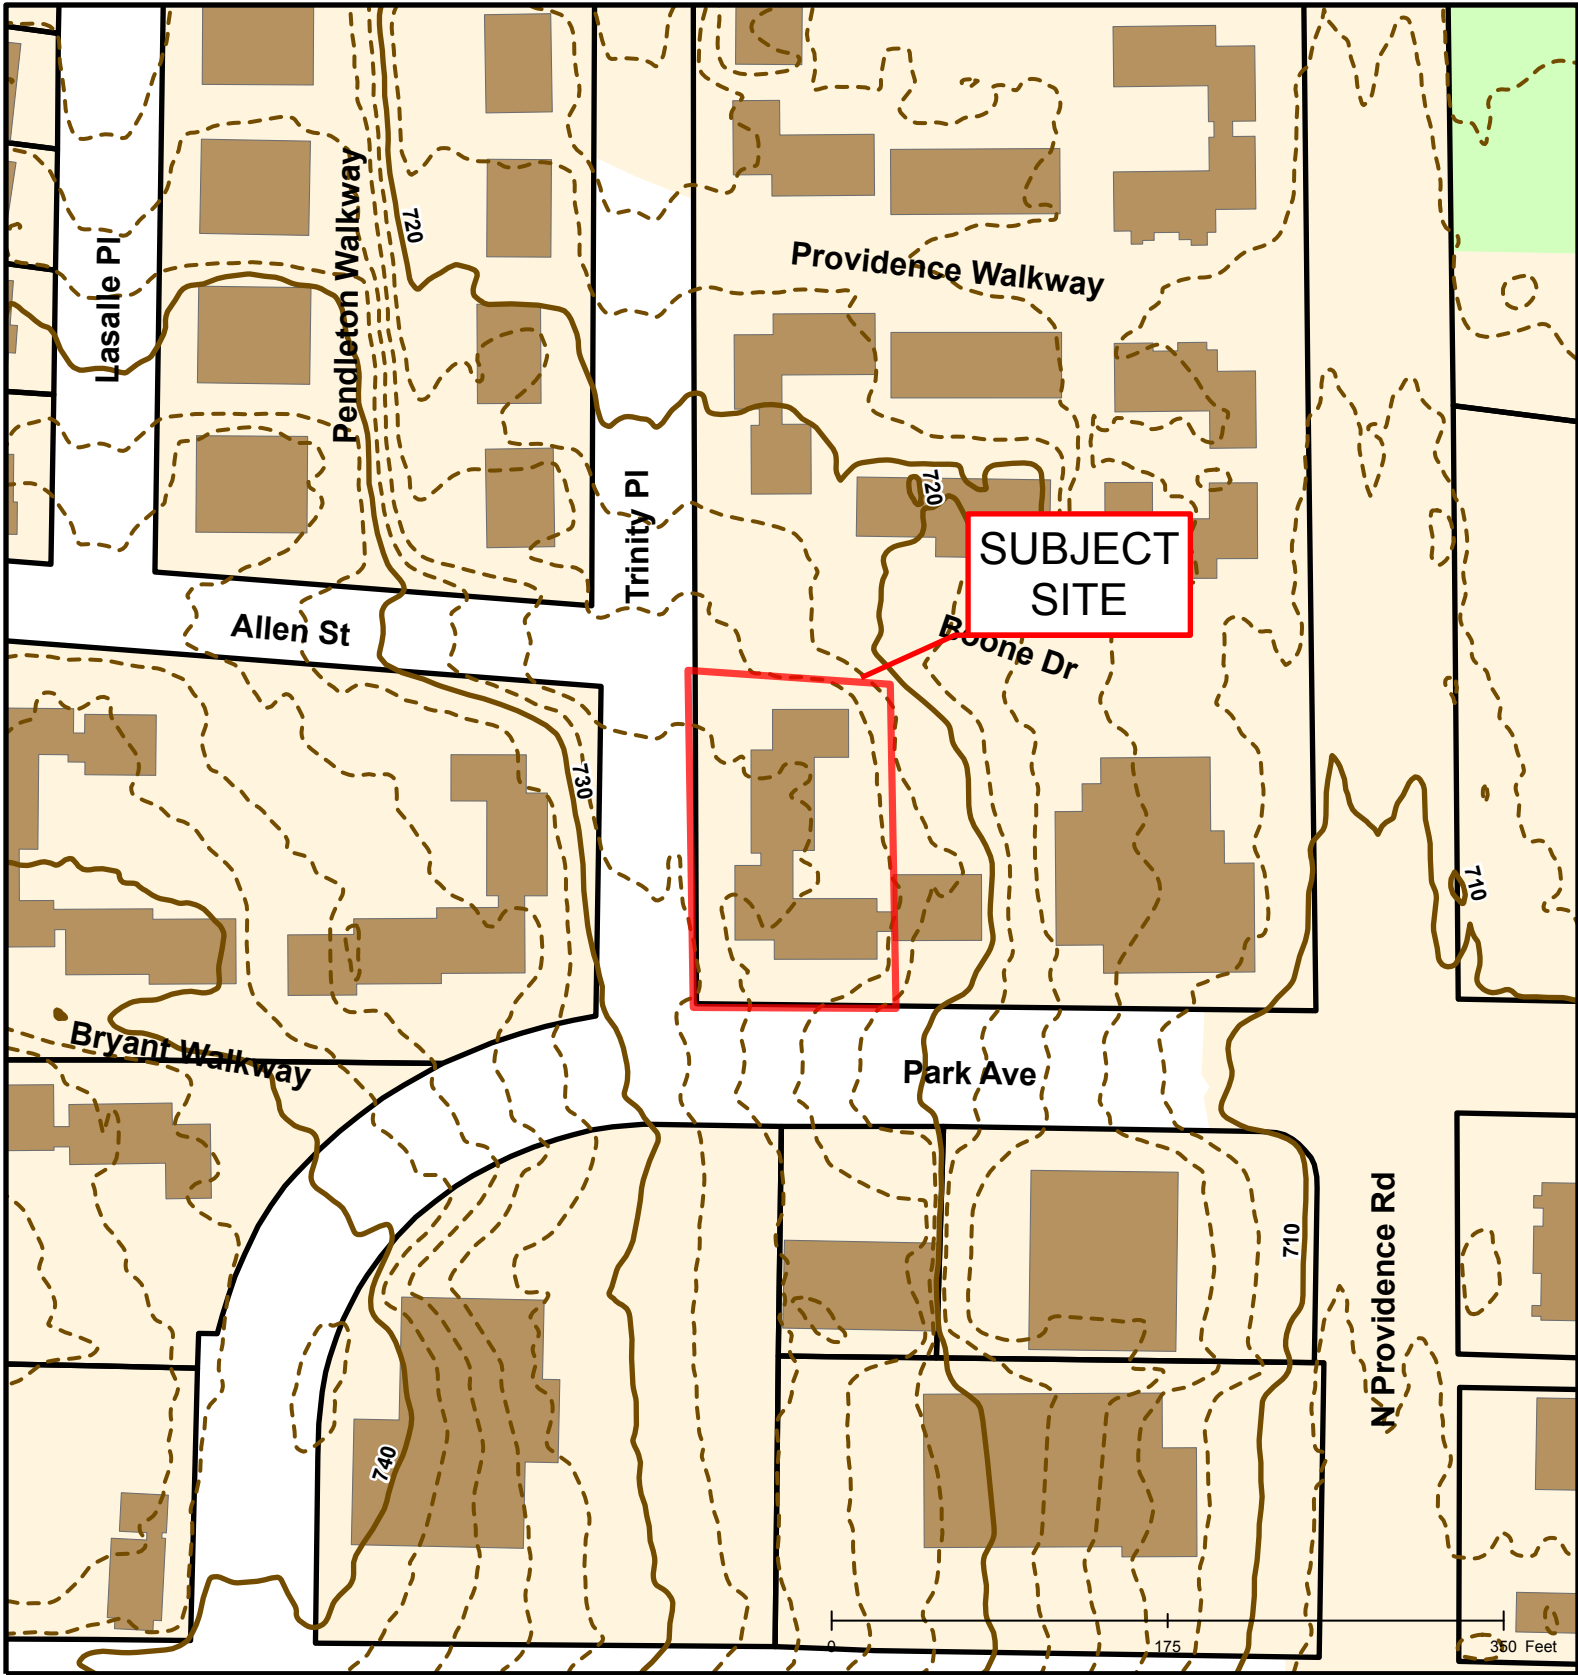

# #17-105: Bryant Walkway Apartments - East Replat

Roads	
	100-Year Floodplain
	Scenic Route
	U-C Benton Stephens Urban Conservation District

## #17-105: Bryant Walkway Apartments - East Replat

## #17-105: Bryant Walkway Apartments - East Replat

	BCRSD		Roads
	City Sanitary Structure		BCRSD
	Private Sanitary Structure		City Sanitary Line
	UMC		Private Sanitary Line