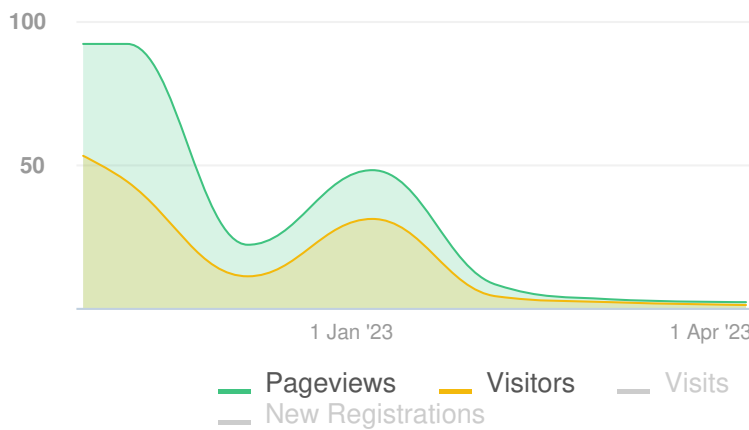

Project Report

22 February 2022 - 04 April 2023

City of Columbia, MO

Whitegate Park Property Development

Visitors Summary

Highlights

Aware Participants	136	Engaged Participants	3		
Aware Actions Performed	Participants	Engaged Actions Performed	Registered	Unverified	Anonymous
Visited a Project or Tool Page	136	Contributed on Forums	0	0	0
Informed Participants	41	Participated in Surveys	0	0	0
Informed Actions Performed	Participants	Contributed to Newsfeeds	0	0	0
Viewed a video	0	Participated in Quick Polls	0	0	0
Viewed a photo	18	Posted on Guestbooks	0	0	0
Downloaded a document	0	Contributed to Stories	0	0	0
Visited the Key Dates page	0	Asked Questions	0	0	0
Visited an FAQ list Page	0	Placed Pins on Places	0	0	0
Visited Instagram Page	0	Contributed to Ideas	3	0	0
Visited Multiple Project Pages	29				
Contributed to a tool (engaged)	3				

ENGAGEMENT TOOLS SUMMARY

Tool Type	Engagement Tool Name	Tool Status	Visitors	Contributors		
				Registered	Unverified	Anonymous
Ideas	Comments	Published	21	3	0	0

INFORMATION WIDGET SUMMARY

Widget Type	Engagement Tool Name	Visitors	Views/Downloads
Photo	2022-10-25_Exhibit 2 (Cropped for WEB).jpg	12	12
Photo	2022-10-25_Exhibit 1 (Cropped for WEB).jpg	10	11
Photo	2022-10-25_Plan (Cropped for WEB).jpg	10	10
Key Dates	Key Date	0	0