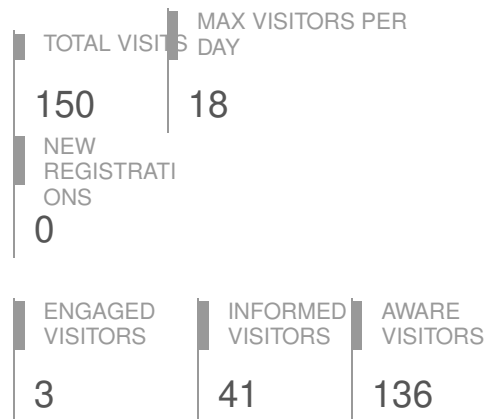

Project Report

22 February 2022 - 04 April 2023

City of Columbia, MO

Whitegate Park Property Development

Visitors Summary

Highlights

Aware Participants	136	Engaged Participants	3		
Aware Actions Performed	Participants	Engaged Actions Performed	Registered	Unverified	Anonymous
Visited a Project or Tool Page	136	Contributed on Forums	0	0	0
Informed Participants	41	Participated in Surveys	0	0	0
Informed Actions Performed	Participants	Contributed to Newsfeeds	0	0	0
Viewed a video	0	Participated in Quick Polls	0	0	0
Viewed a photo	18	Posted on Guestbooks	0	0	0
Downloaded a document	0	Contributed to Stories	0	0	0
Visited the Key Dates page	0	Asked Questions	0	0	0
Visited an FAQ list Page	0	Placed Pins on Places	0	0	0
Visited Instagram Page	0	Contributed to Ideas	3	0	0
Visited Multiple Project Pages	29				
Contributed to a tool (engaged)	3				

ENGAGEMENT TOOLS SUMMARY

Tool Type	Engagement Tool Name	Tool Status	Visitors	Contributors		
				Registered	Unverified	Anonymous
Ideas	Comments	Published	21	3	0	0

INFORMATION WIDGET SUMMARY

Widget Type	Engagement Tool Name	Visitors	Views/Downloads
Photo	2022-10-25_Exhibit 2 (Cropped for WEB).jpg	12	12
Photo	2022-10-25_Exhibit 1 (Cropped for WEB).jpg	10	11
Photo	2022-10-25_Plan (Cropped for WEB).jpg	10	10
Key Dates	Key Date	0	0