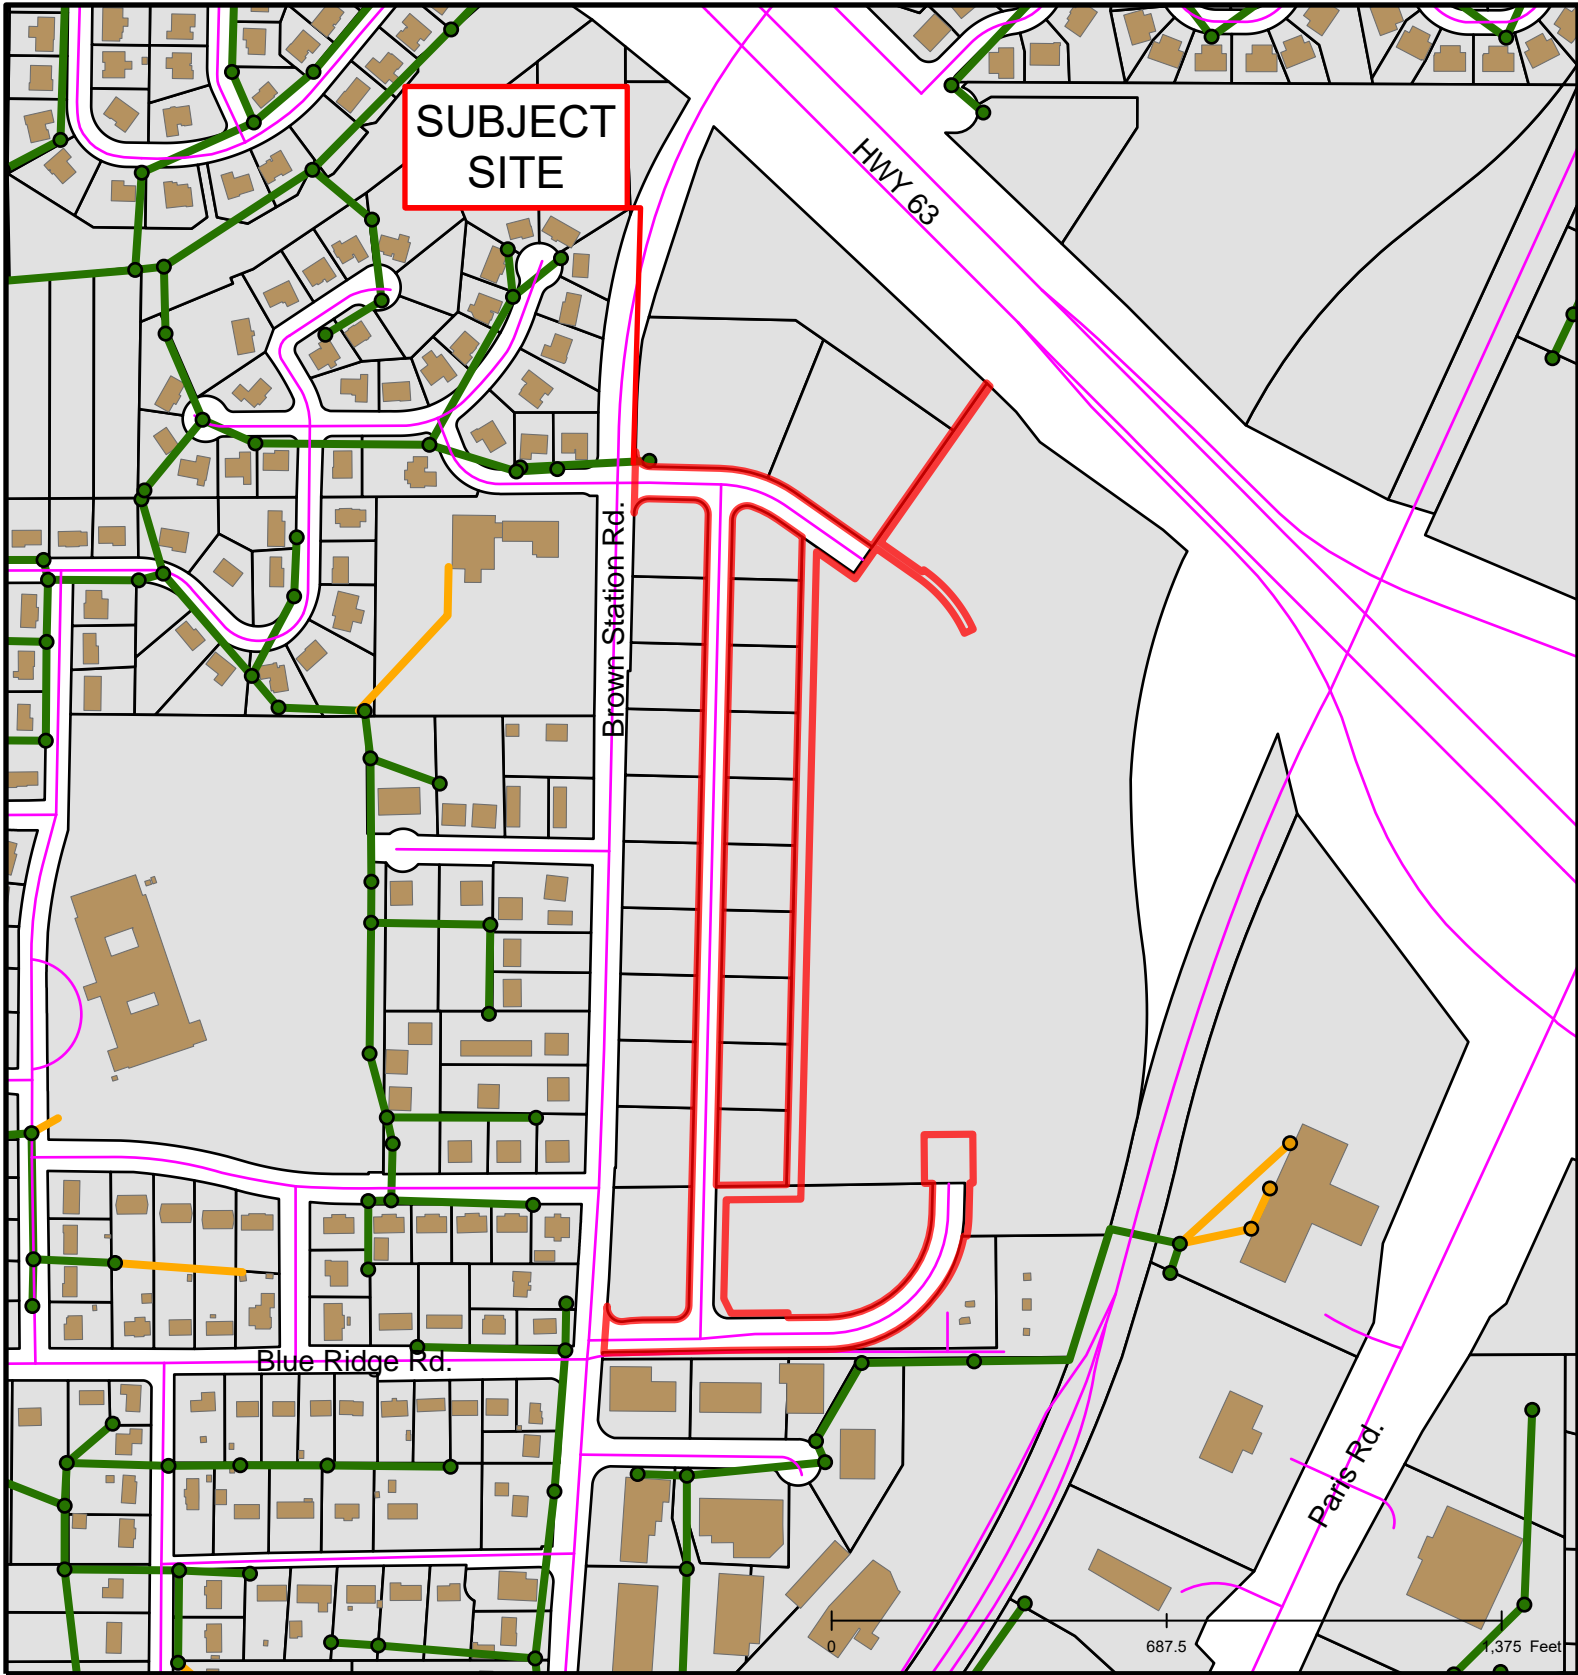

#238-19: Boone Prairie Easement and Street Vacation

City Zoning	Parcels
Columbia City Limit	

#238-19: Boone Prairie Easement and Street Vacation

SUBJECT SITE

HWY 63

Brown Station Rd.

Blue Ridge Rd.

Paris Rd.

687.5

1,375 Feet

#238-19: Boone Prairie Easement and Street Vacation

	City Sanitary Structure		Private Sanitary Line
	Private Sanitary Structure		Columbia City Limit
	City Sanitary Line		Building Footprint