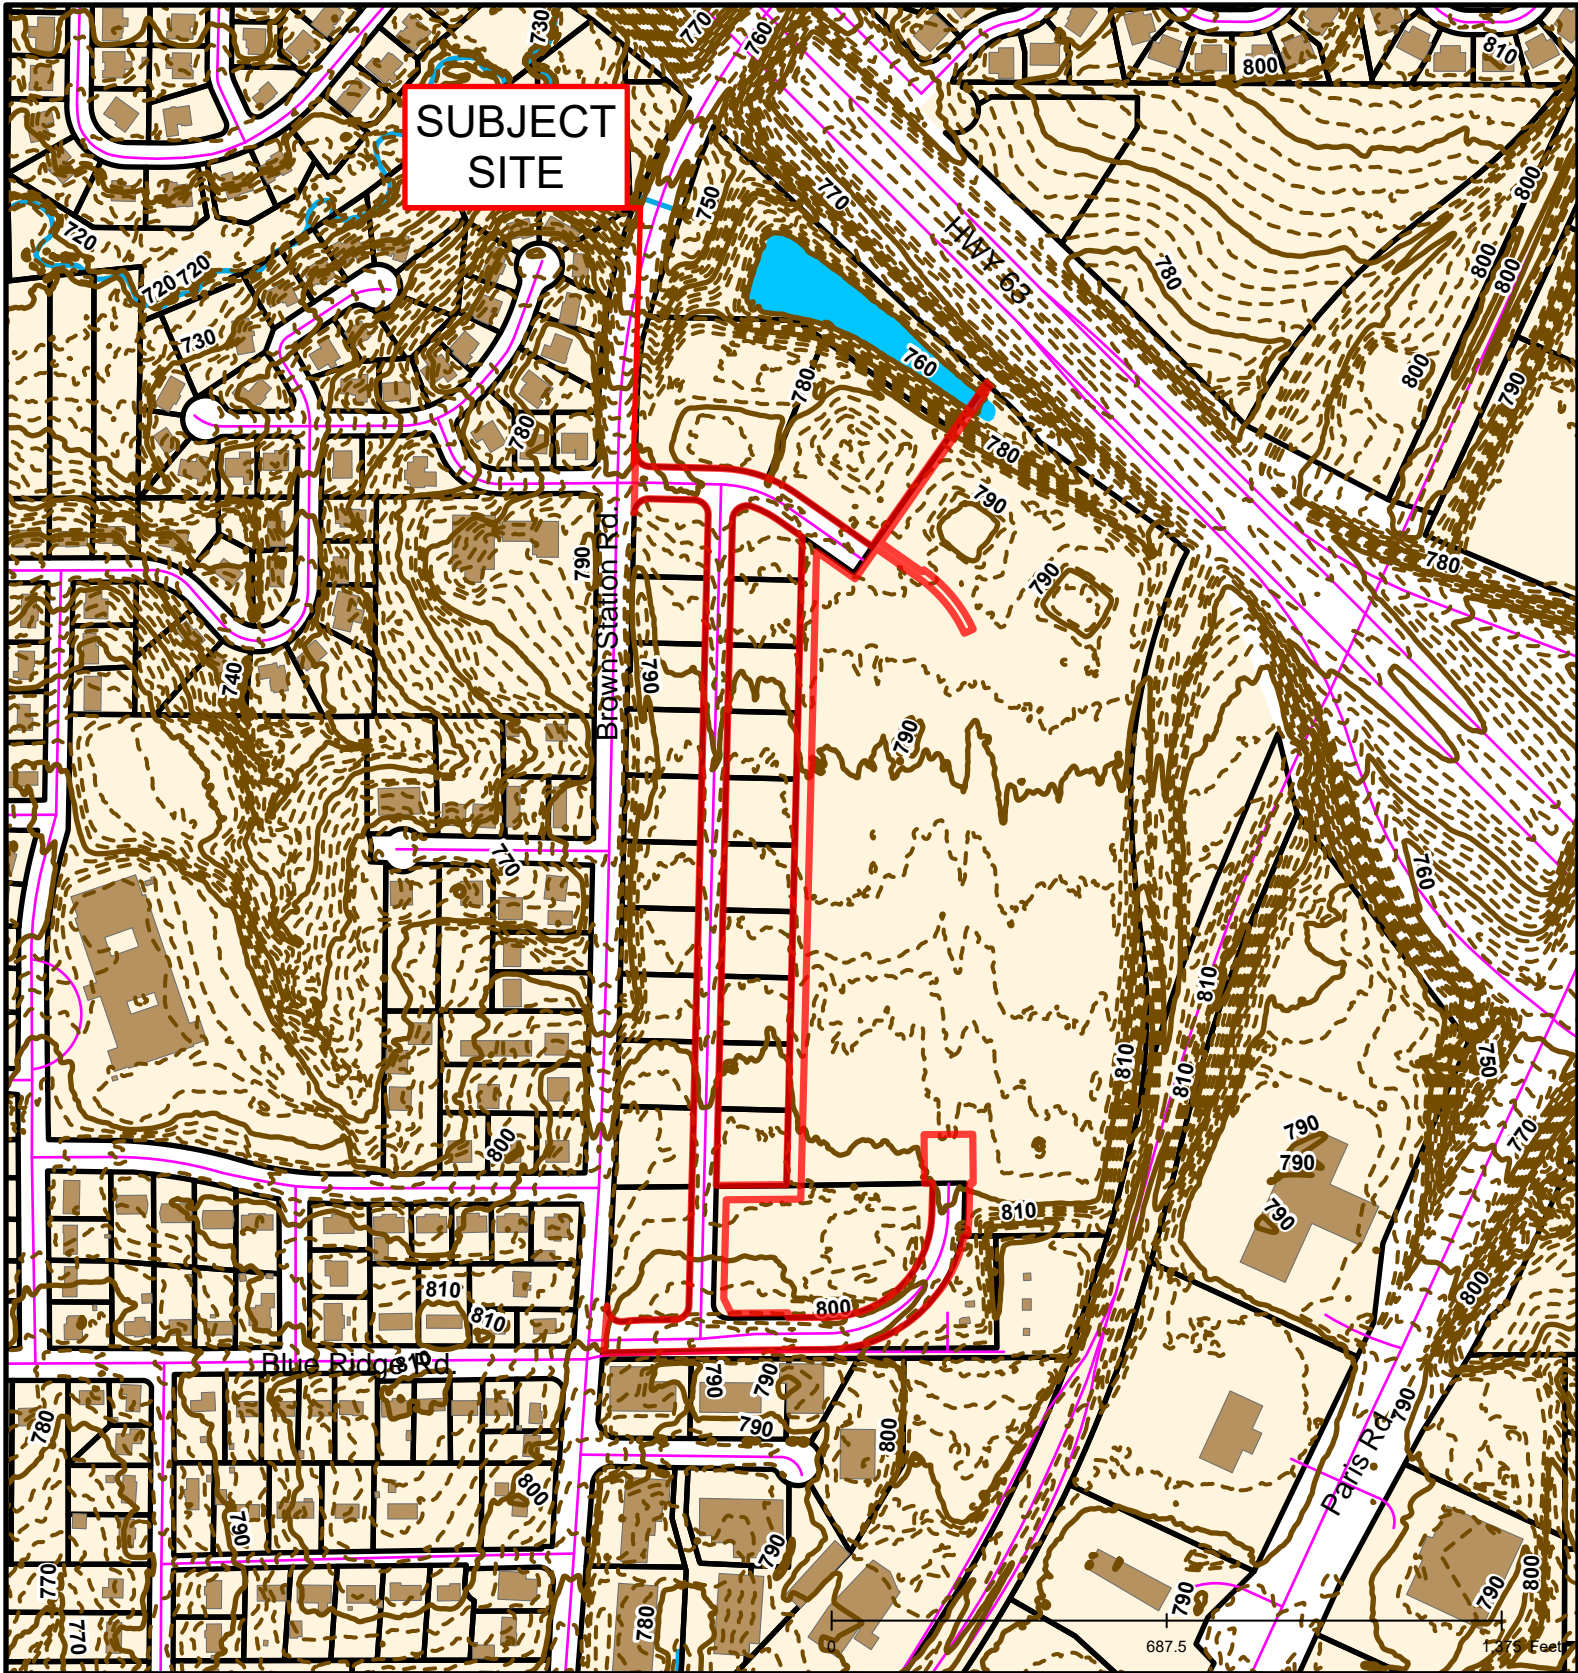

#238-19: Boone Prairie Easement and Street Vacation

City Zoning	Parcels
Columbia City Limit	

#238-19: Boone Prairie Easement and Street Vacation

SUBJECT SITE

HWY 63

Brown Station Rd.

Blue Ridge Rd.

Paris Rd.

687.5

1,375 Feet

#238-19: Boone Prairie Easement and Street Vacation

	City Sanitary Structure		Private Sanitary Line
	Private Sanitary Structure		Columbia City Limit
	City Sanitary Line		Building Footprint