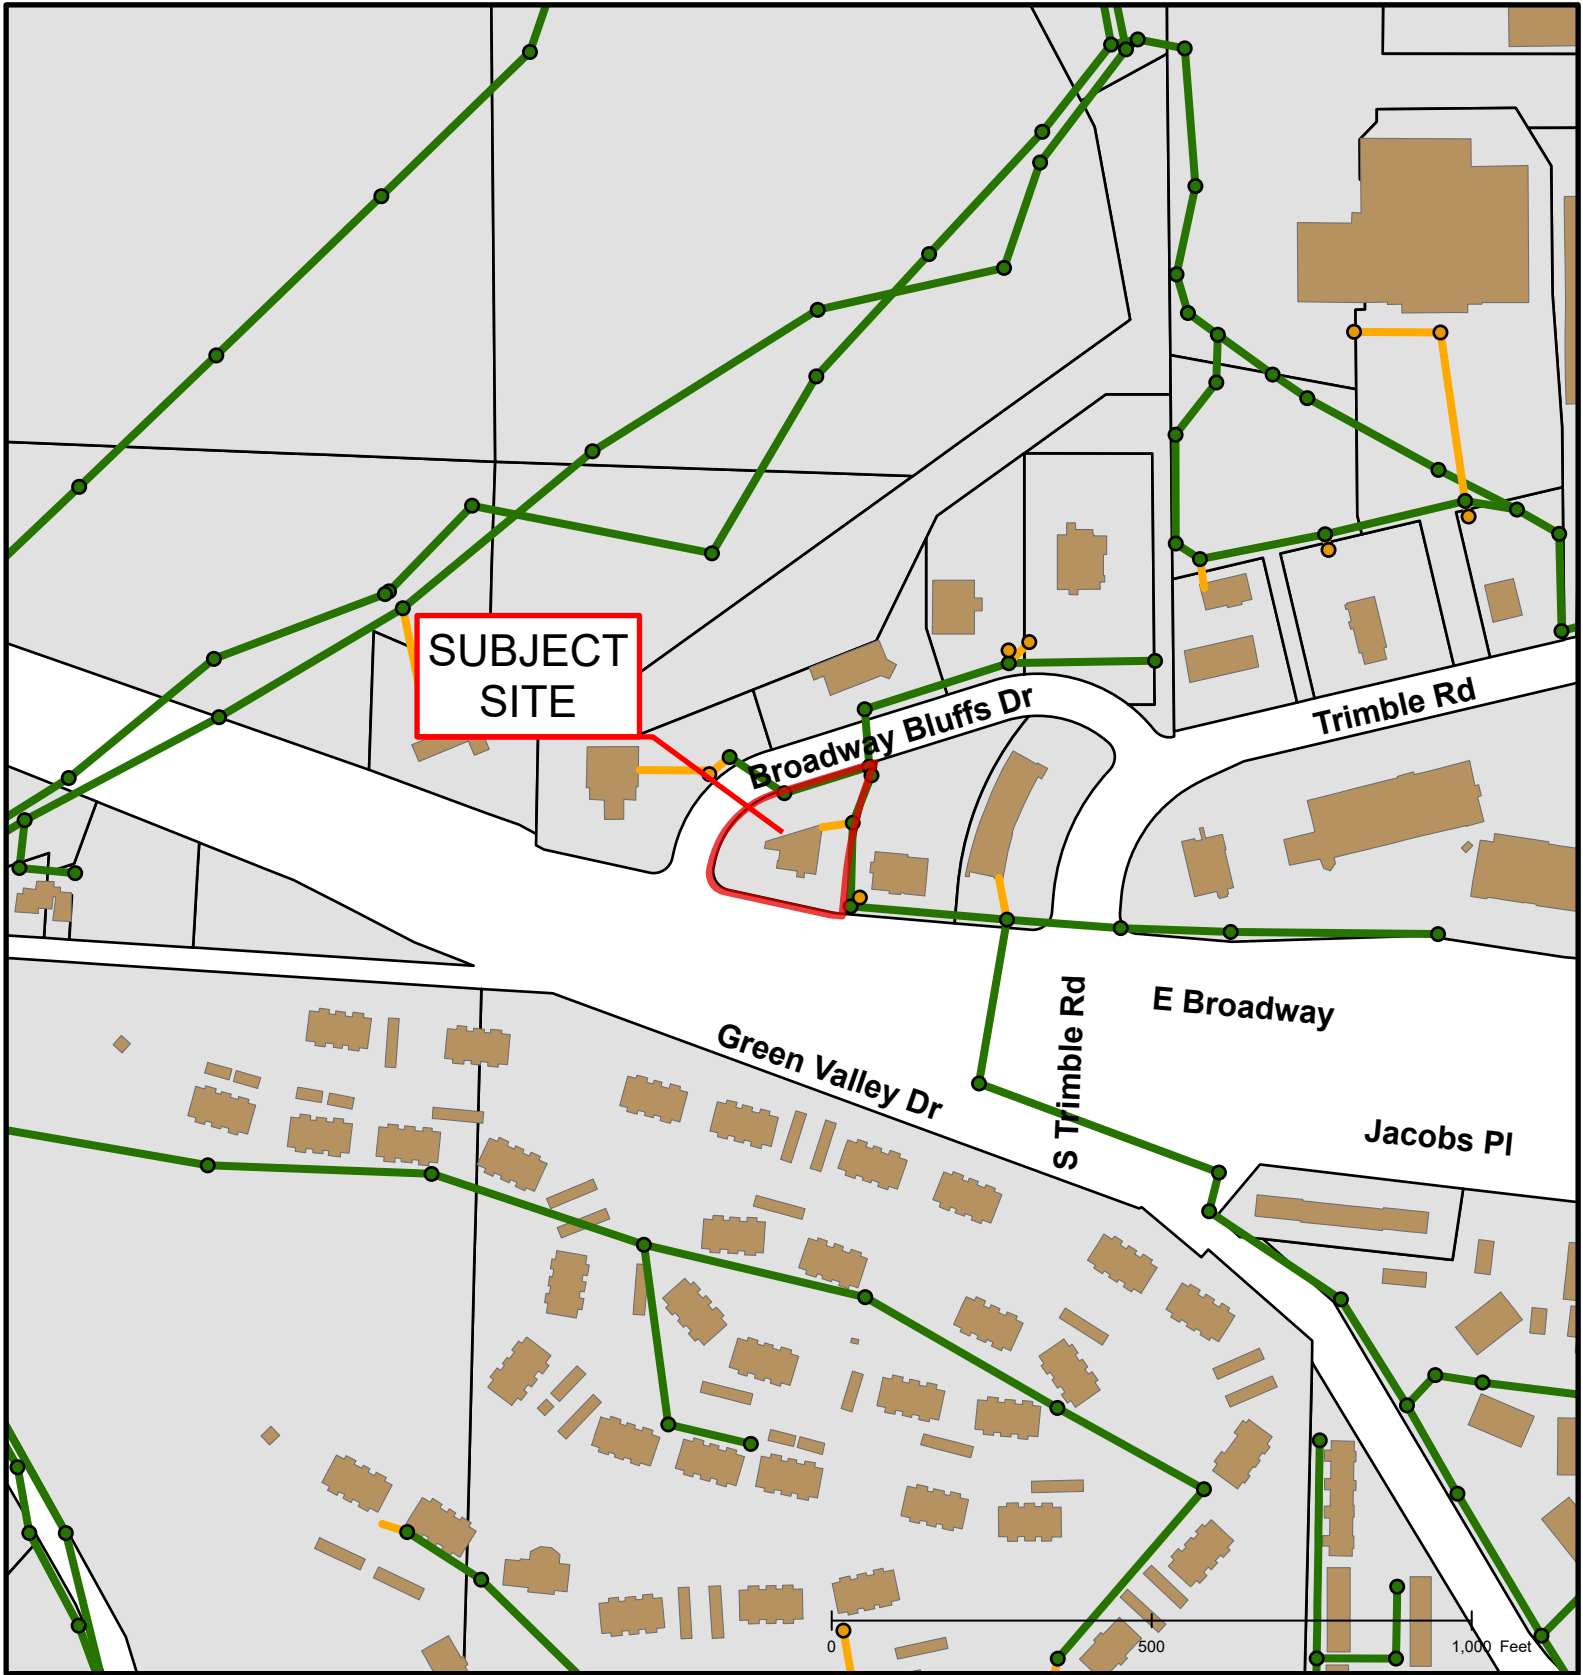

# #77-2021 Broadway Bluffs Lot 2 SOI Amendment

Created by The City of Columbia - Community Development Department

Parcel Data Source: Boone County Assessor

2017 Imagery: Boone County Assessor's Office

Hillshade Data: Boone County GIS

## #77-2021 Broadway Bluffs Lot 2 SOI Amendment