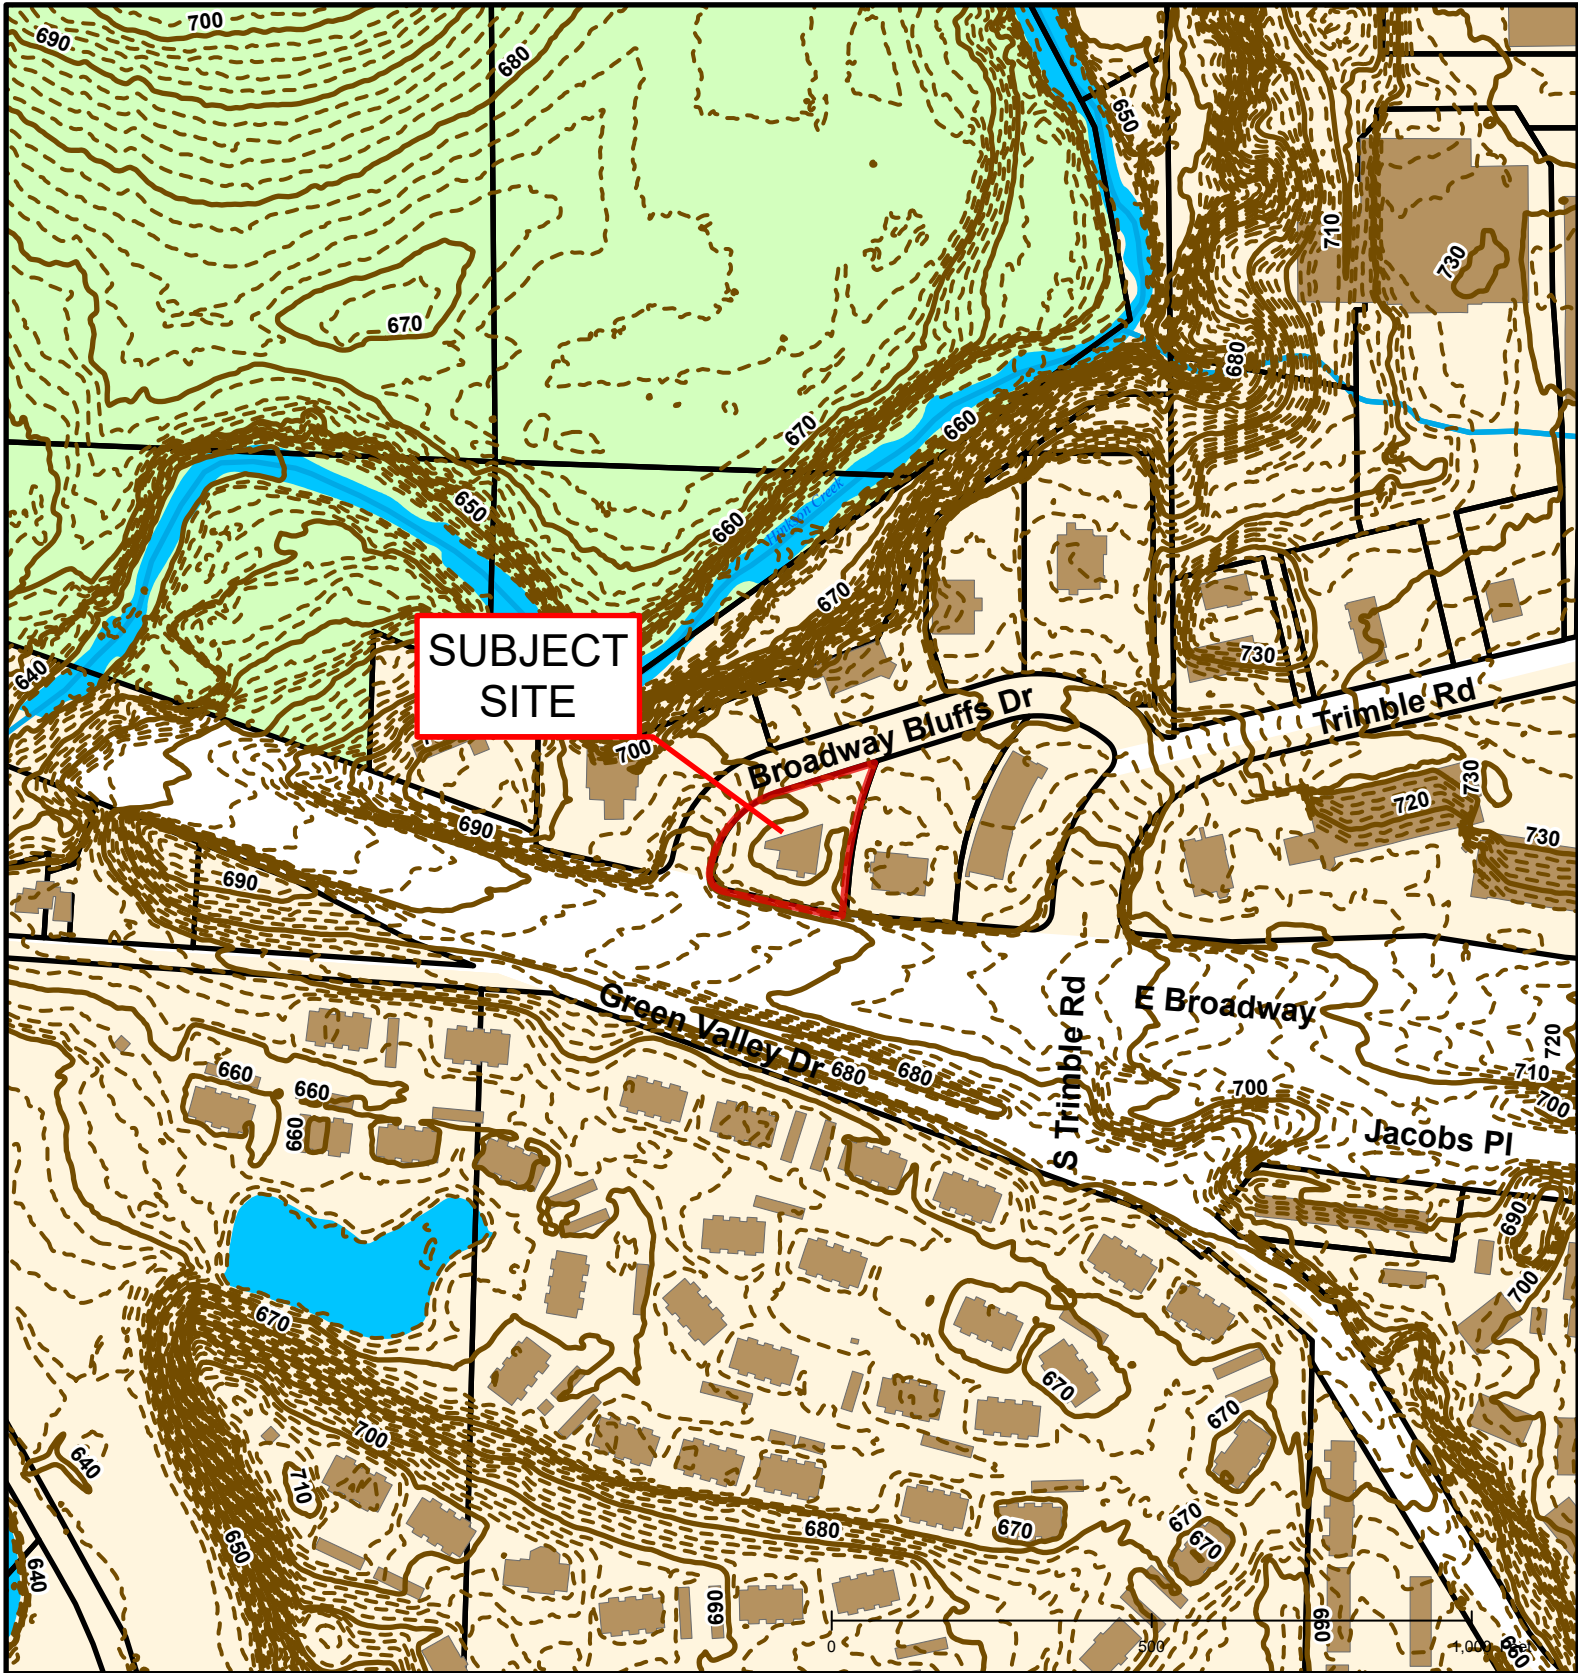

# #77-2021 Broadway Bluffs Lot 2 SOI Amendment

Created by The City of Columbia - Community Development Department

Parcel Data Source: Boone County Assessor

2017 Imagery: Boone County Assessor's Office

Hillshade Data: Boone County GIS

## #77-2021 Broadway Bluffs Lot 2 SOI Amendment