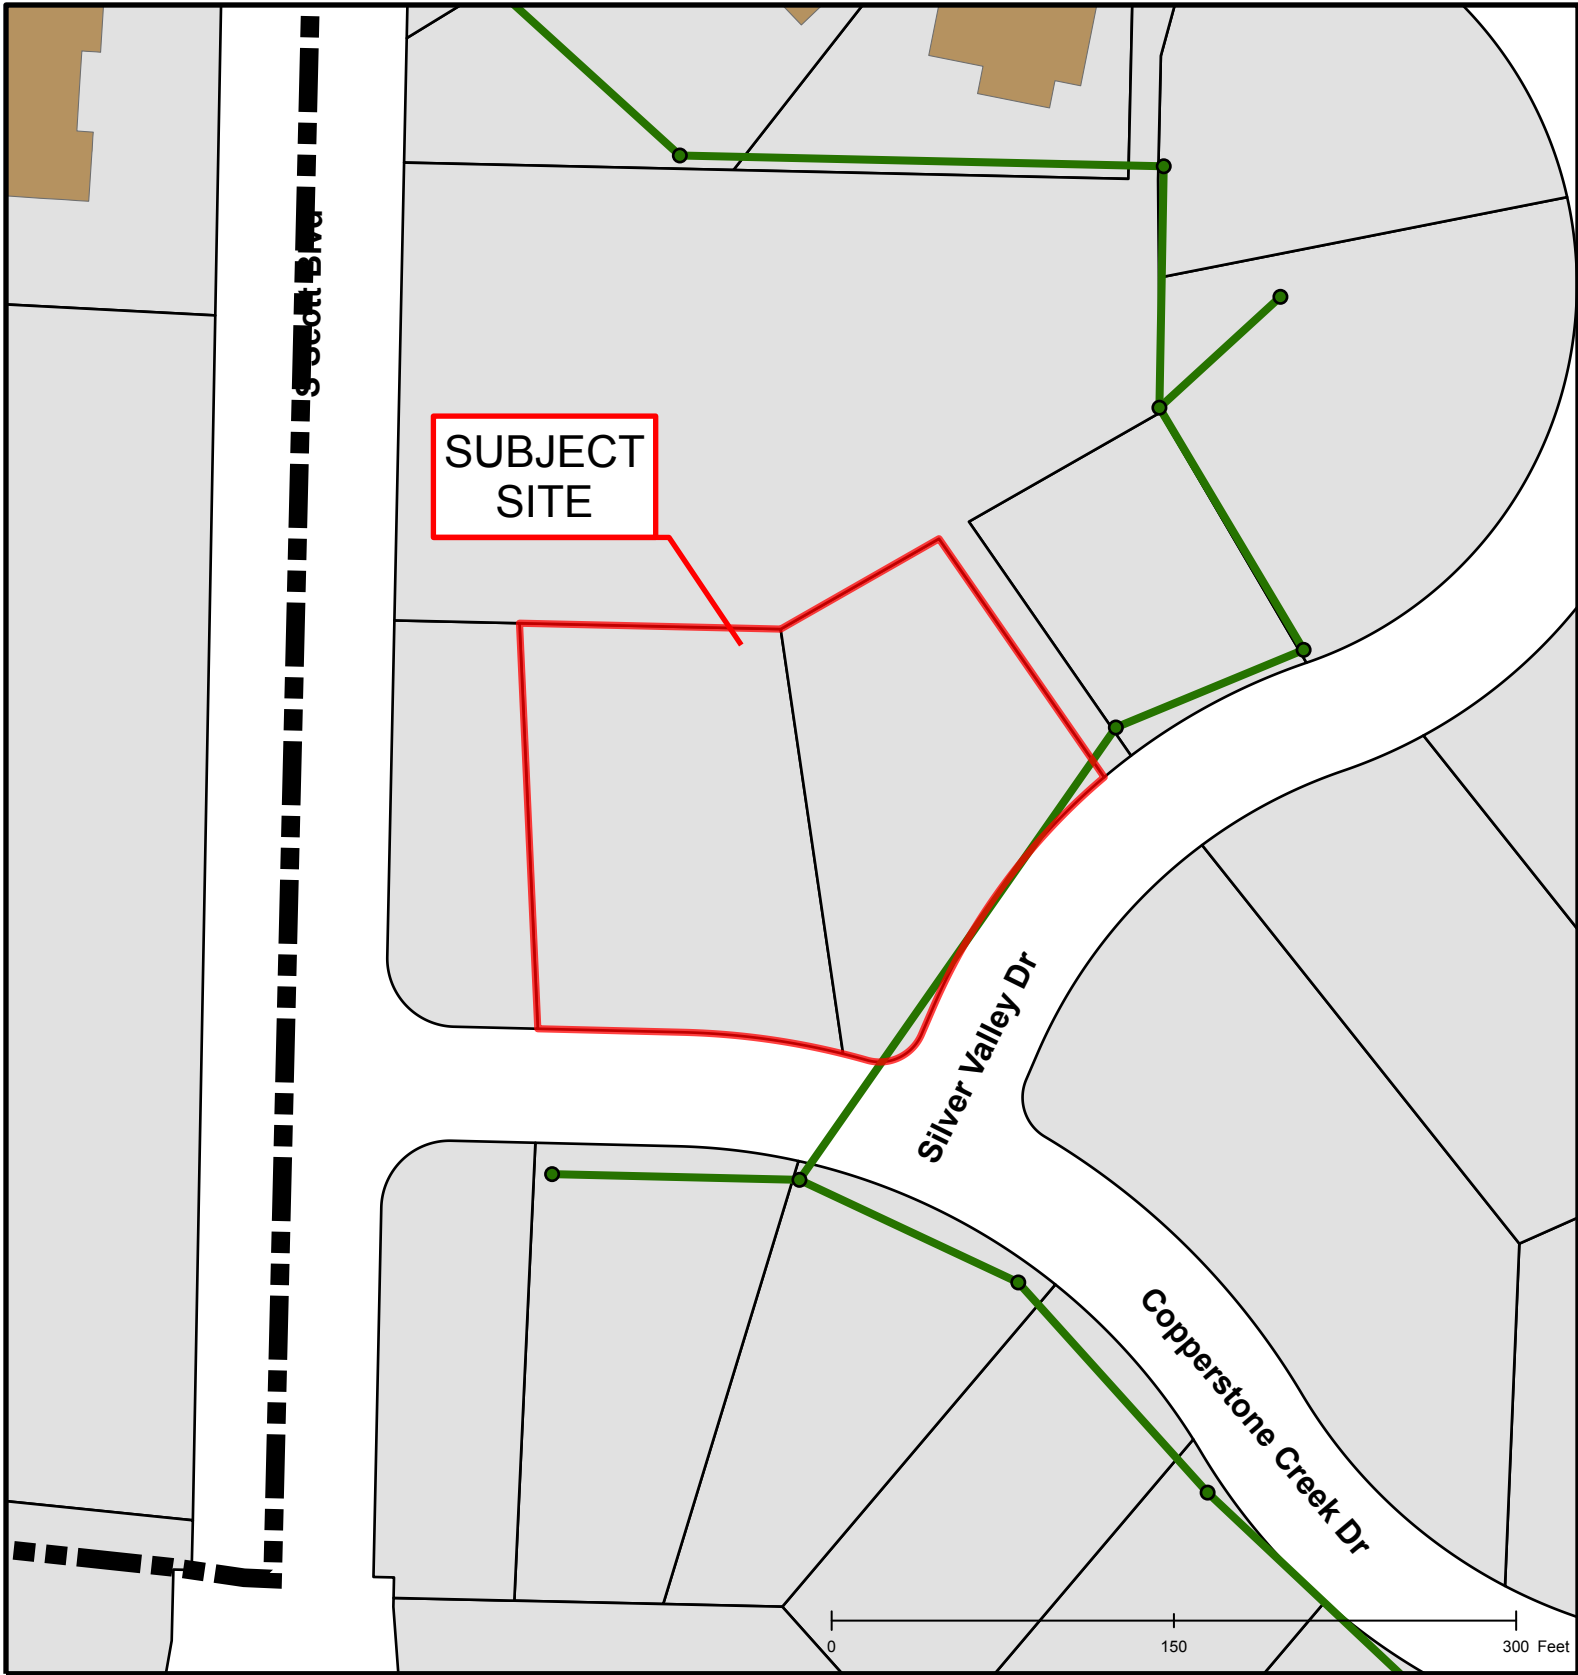

## #17-195: Copperstone Plat 7A Final Plat

Created by The City of Columbia - Community Development Department

Parcel Data Source: Boone County Assessor

2015 Imagery: Boone County Assessor's Office

Hillshade Data: Boone County GIS Office