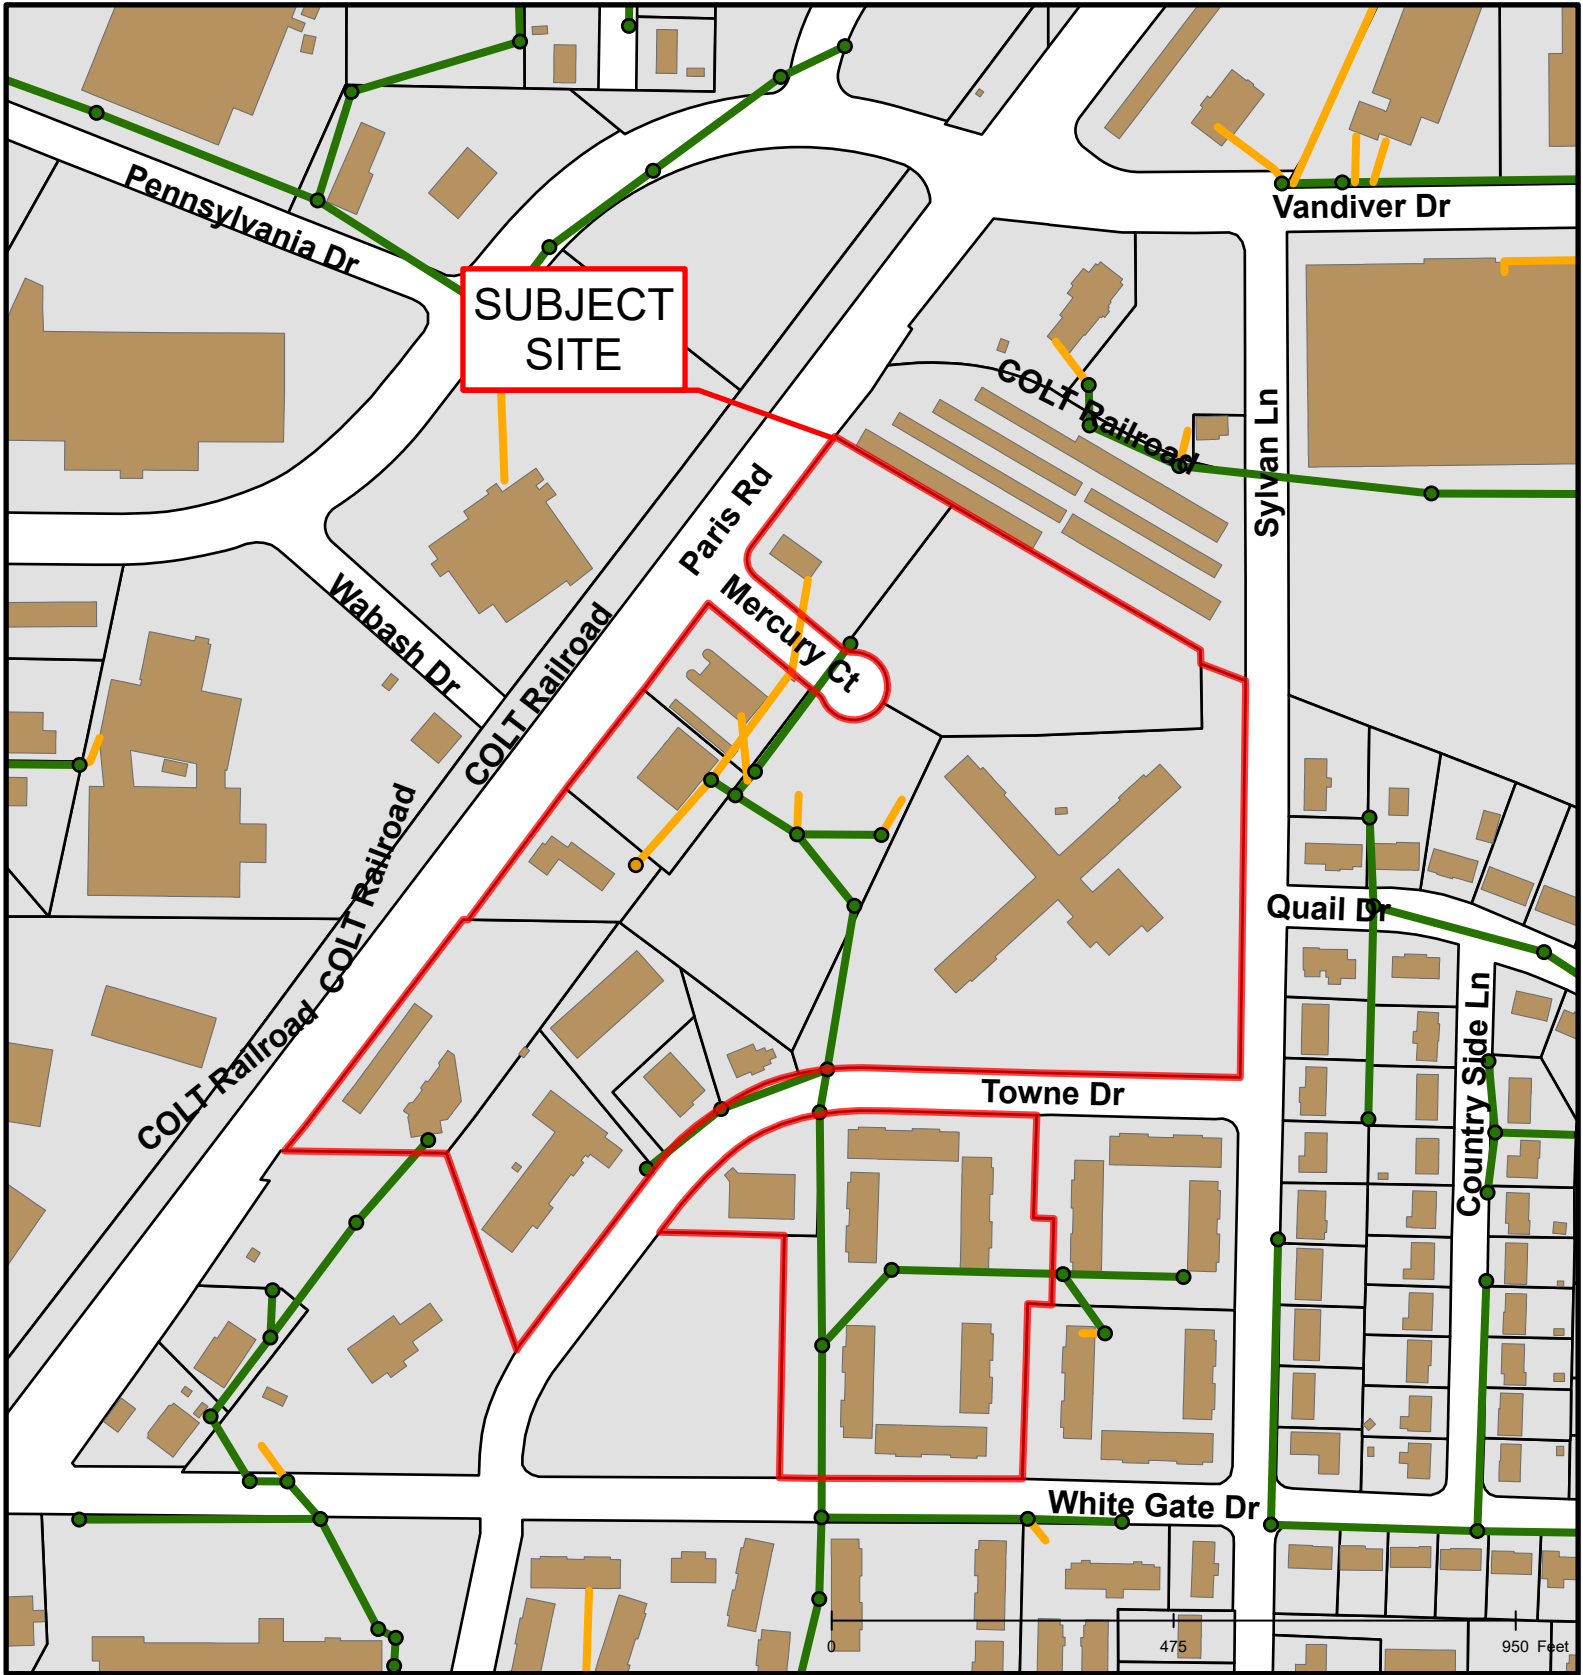

#154-2020: City of Columbia Corrective C-2 Rezoning (Paris Road & Towne Drive)

#154-2020: City of Columbia Corrective C-2 Rezoning (Paris Road & Towne Drive)

Created by The City of Columbia - Community Development Department

Parcel Data Source: Boone County Assessor

2017 Imagery: Boone County Assessor's Office

Hillshade Data: Boone County GIS

#154-2020: City of Columbia Corrective C-2 Rezoning (Paris Road & Towne Drive)