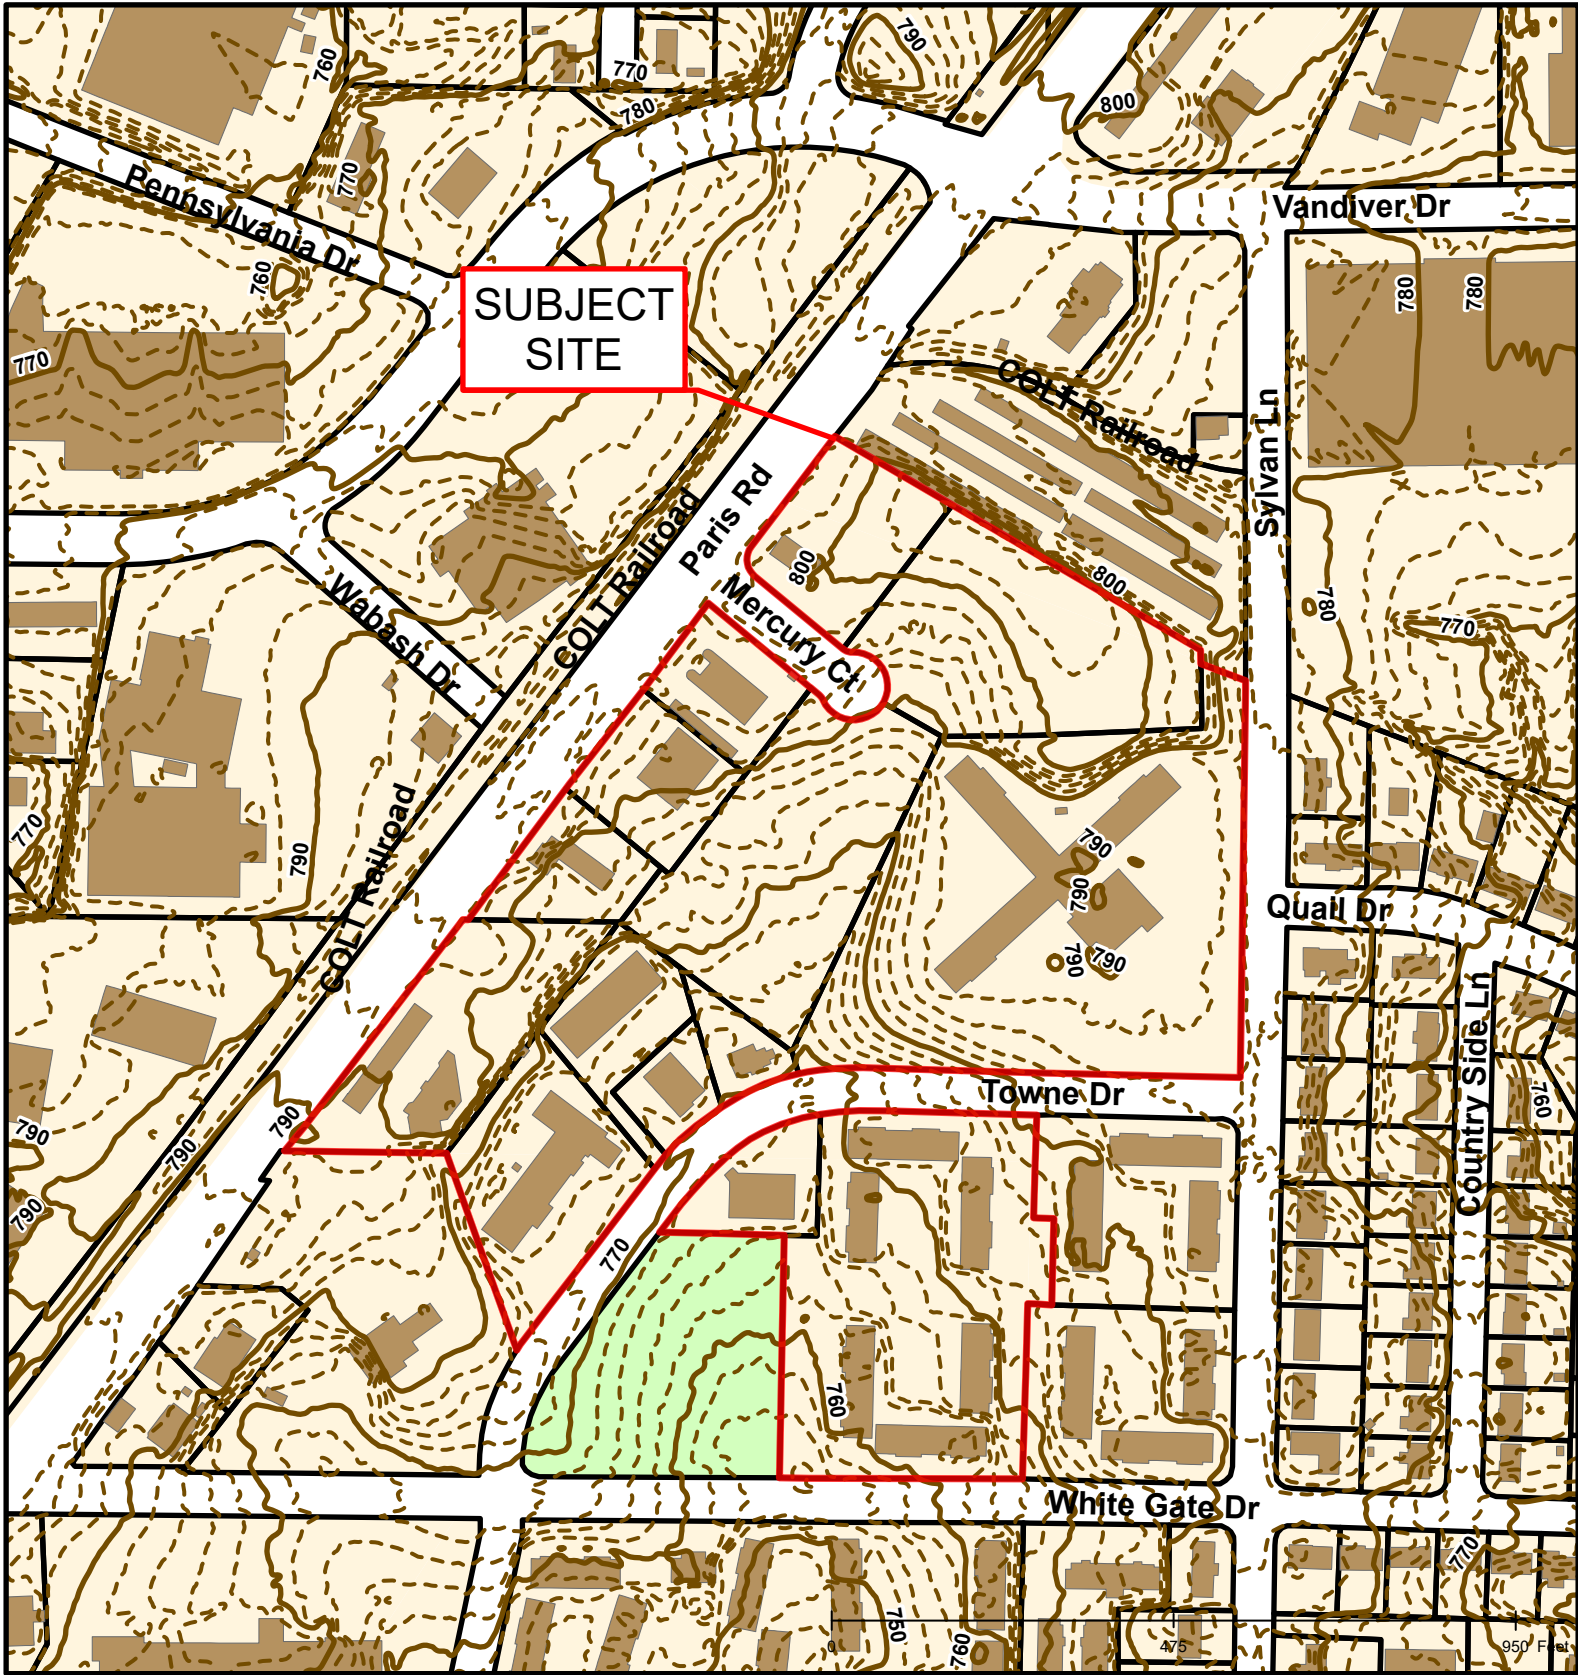

#154-2020: City of Columbia Corrective C-2 Rezoning (Paris Road & Towne Drive)

#154-2020: City of Columbia Corrective C-2 Rezoning (Paris Road & Towne Drive)

Created by The City of Columbia - Community Development Department

Parcel Data Source: Boone County Assessor

2017 Imagery: Boone County Assessor's Office

Hillshade Data: Boone County GIS

#154-2020: City of Columbia Corrective C-2 Rezoning (Paris Road & Towne Drive)