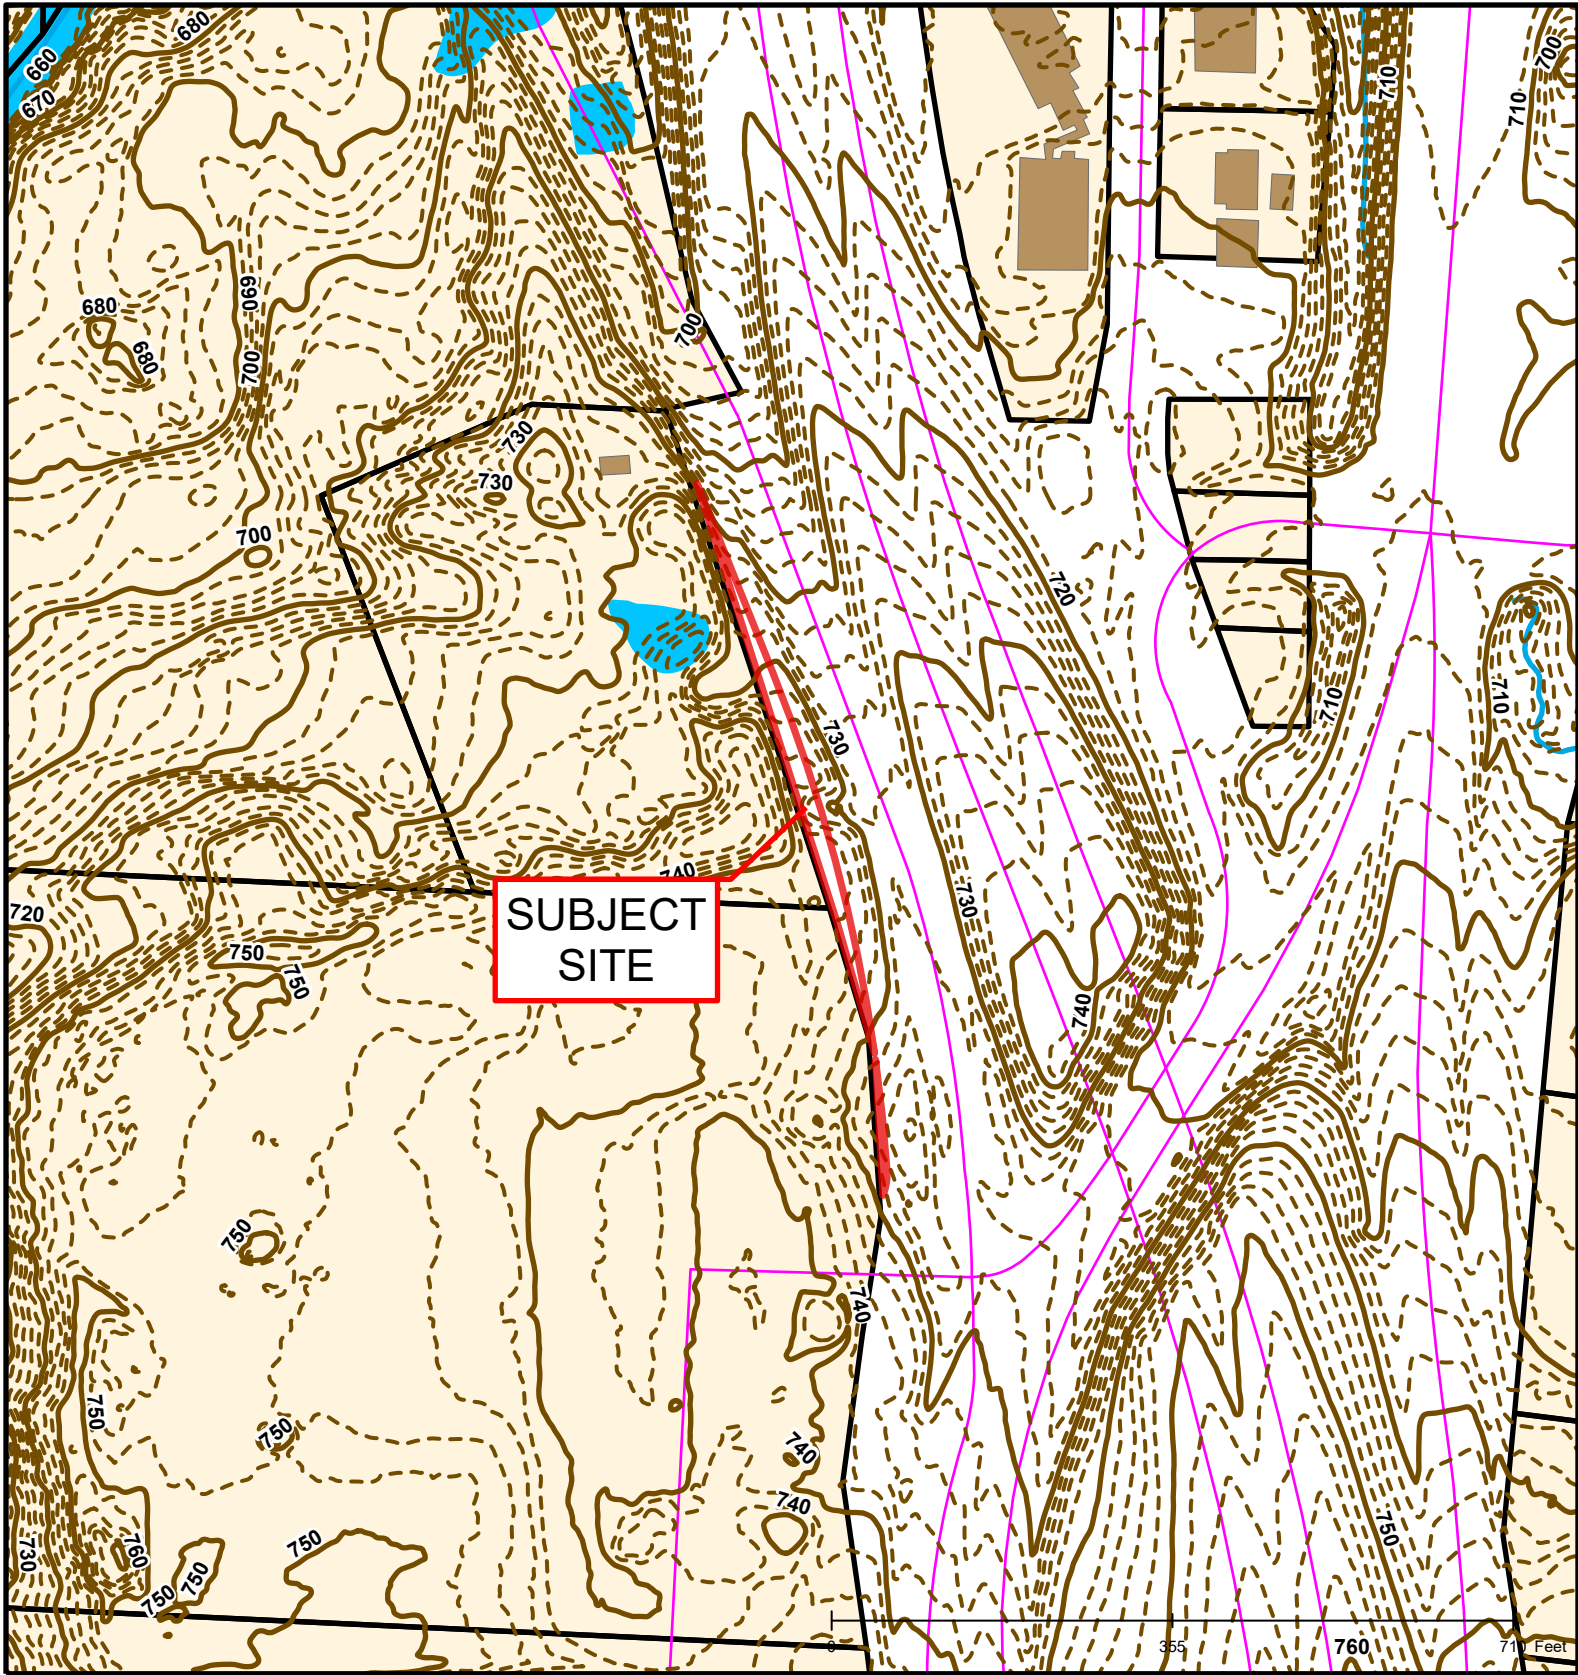

#157-2019: Conley Road ROW Vacation

Created by The City of Columbia - Community Development Department

Parcel Data Source: Boone County Assessor

2017 Imagery: Boone County Assessor's Office

Hillshade Data: Boone County GIS

#157-2019: Conley Road ROW Vacation

#157-2019: Conley Road ROW Vacation

Created by The City of Columbia - Community Development Department

Parcel Data Source: Boone County Assessor

2017 Imagery: Boone County Assessor's Office

Hillshade Data: Boone County GIS