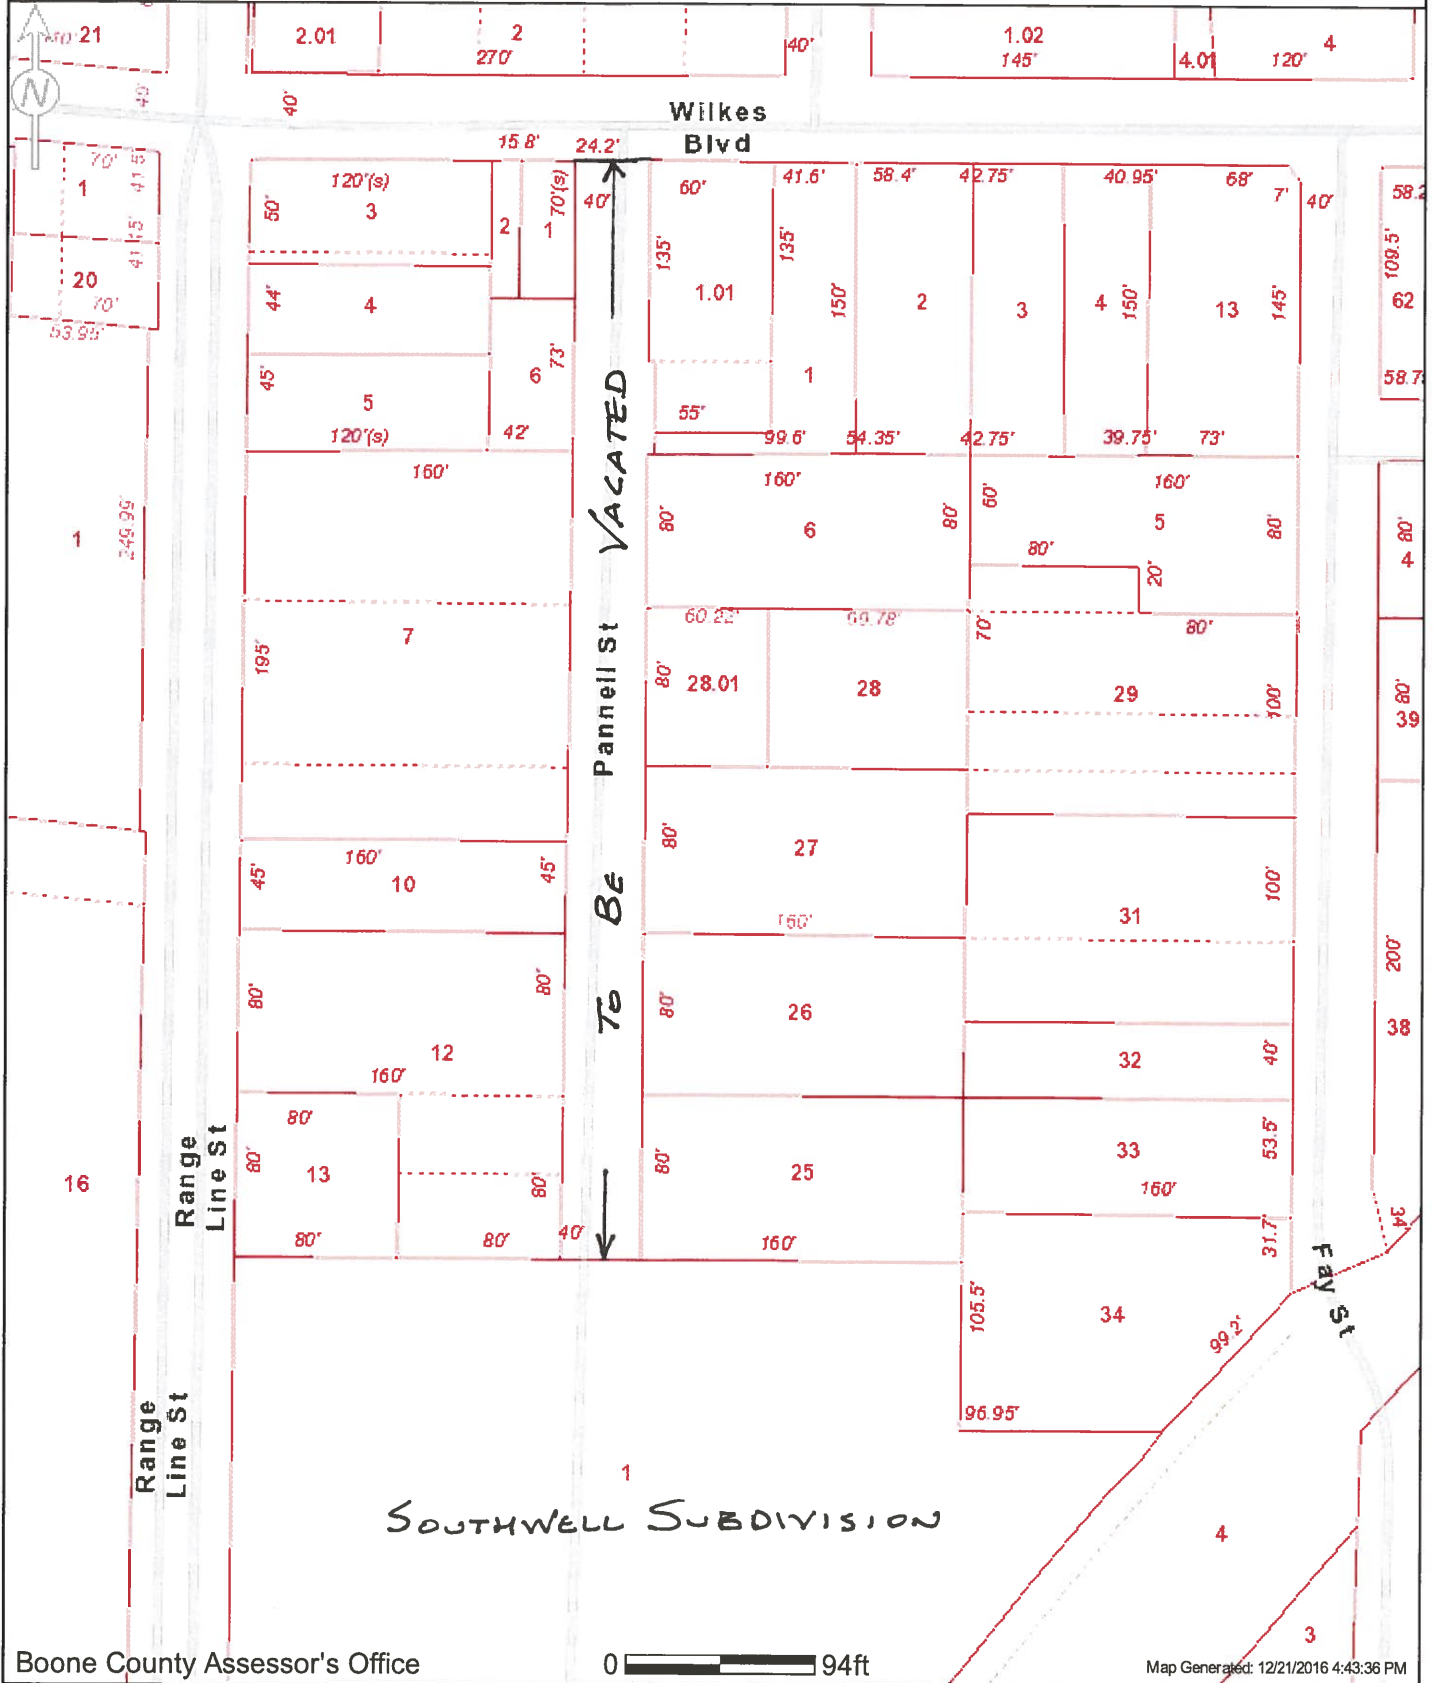

# Boone County Internet Parcel Map

Prepared by the Boone County Assessor's Office, (573) 886-4262

Boone County Assessor's Office

0 94ft

Map Generated: 12/21/2016 4:43:36 PM

**ATTENTION!!**

DISCLAIMER; READ CAREFULLY: These maps were prepared for the inventory of real property based on the utilization of deeds, plans, and/or supportive data. In addition, map files are frequently changed to reflect changes in boundaries, lot lines and other geographic features resulting from changes in ownership, development and other causes. The existence, dimension, and location of features, as well as other information, should not be relied upon for any purpose without actual field verification. The County of Boone makes no warranty of any kind concerning the completeness or accuracy of information contained on these maps and assumes no liability or responsibility for the use or reuse of these maps by persons not affiliated with Boone County. Use of these maps by any person not affiliated with Boone County constitutes agreement by the user to assume full liability and responsibility for the verification of the accuracy of information shown on these maps.